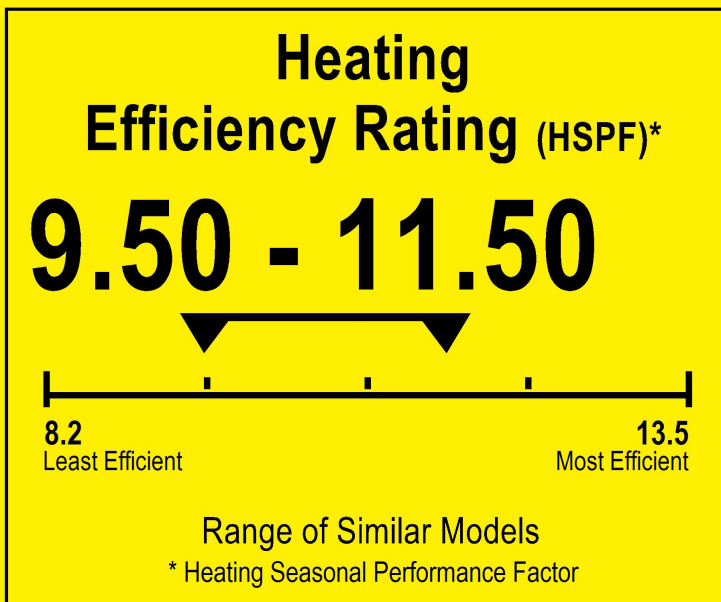

U.S. Government

Federal law prohibits removal of this label before consumer purchase.

ENERGYGUIDE

Heat Pump
Cooling and Heating
Split System

PIONEER
Model YN048GMF118RUE

▼▼ This system's efficiency ratings depend on the coil your contractor installs with this unit. The heating efficiency rating varies slightly in different geographic regions. Ask your contractor for details.