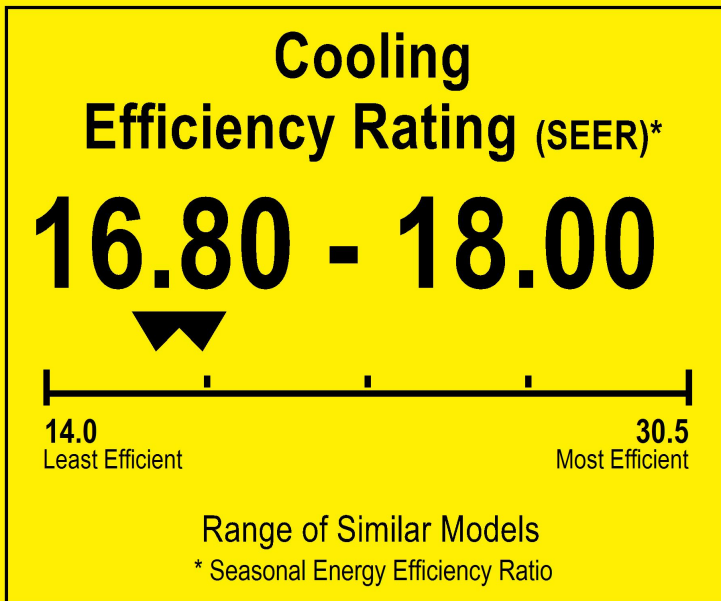

U.S. Government

Federal law prohibits removal of this label before consumer purchase.

ENERGYGUIDE

Heat Pump
Cooling and Heating
Split System

PIONEER
Model YN048GMF118RUE

▼▼ This system's efficiency ratings depend on the coil your contractor installs with this unit. The heating efficiency rating varies slightly in different geographic regions. Ask your contractor for details.