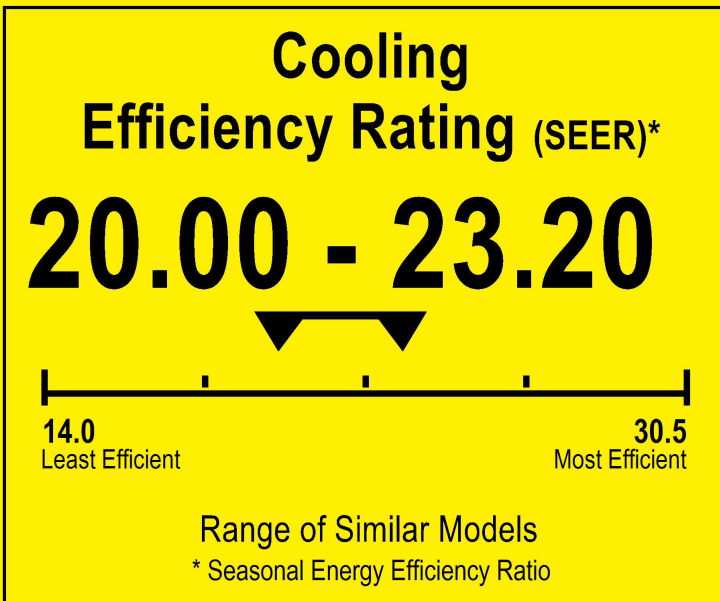

U.S. Government

Federal law prohibits removal of this label before consumer purchase.

ENERGYGUIDE

Heat Pump
Cooling and Heating
Split System

PIONEER
Model YN012GMFI22RPE

 This system's efficiency ratings depend on the coil your contractor installs with this unit. The heating efficiency rating varies slightly in different geographic regions. Ask your contractor for details.