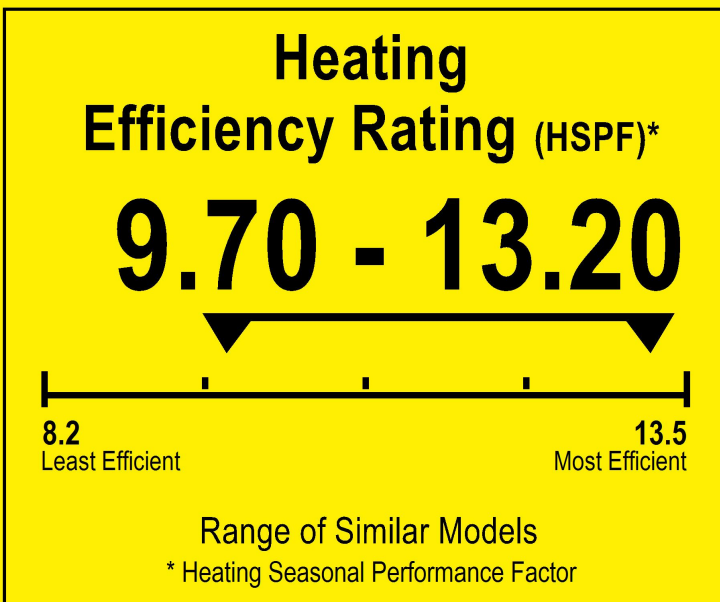

U.S. Government

Federal law prohibits removal of this label before consumer purchase.

ENERGYGUIDE

Heat Pump
Cooling and Heating
Split System

PIONEER
Model YN012GMFI22RPE

 This system's efficiency ratings depend on the coil your contractor installs with this unit. The heating efficiency rating varies slightly in different geographic regions. Ask your contractor for details.