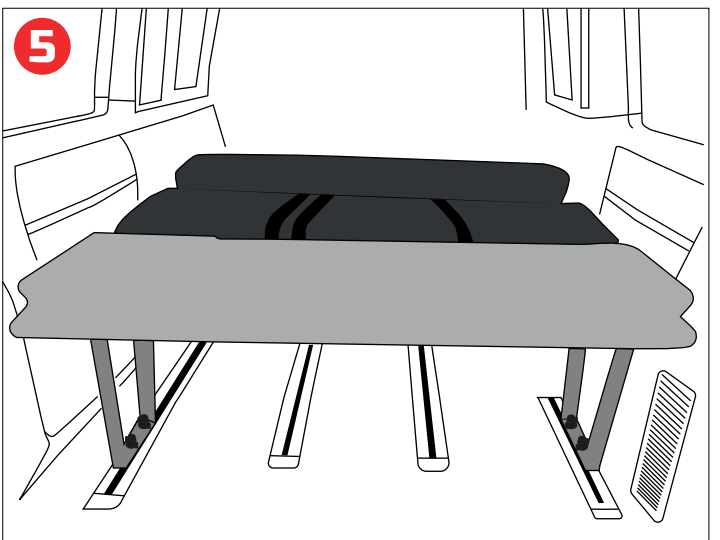

VW T5 T6 / T6.1 MULTIVAN MULTIFLEX-SENG MONTERINGSVEILEDNING

VW T5 T6 / T6.1 MULTIVAN MULTIFLEX-BED ASSEMBLY MANUAL

- DE** Sett inn 2 stk. T-bolter i hver skinne
- EN** Insert two T-bolts into the left and right rails

- DE** Bagasjehyllen er nå klar til bruk
- EN** Luggage Internal Shelf is now ready to use

- DE** Legg seteryggen ned og benytt sengen
- EN** You can fold the seats and use it as a bed