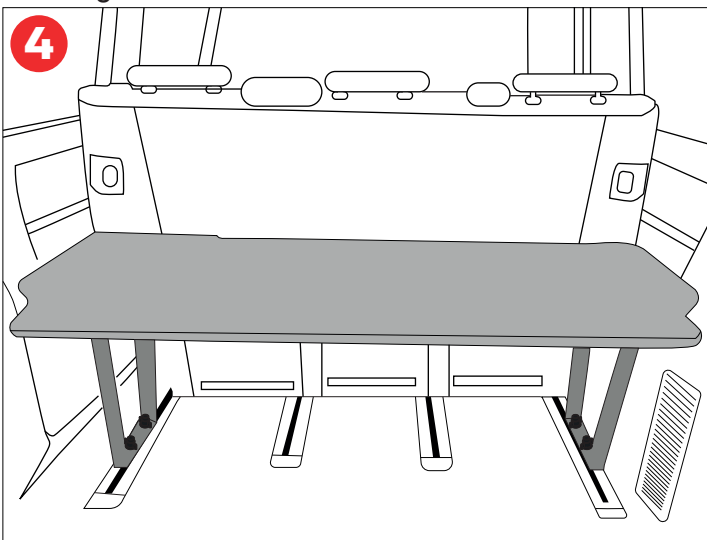

VW T5 T6 / T6.1 MULTIVAN MULTIFLEX-SENG MONTERINGSVEILEDNING

VW T5 T6 / T6.1 MULTIVAN MULTIFLEX-BED ASSEMBLY MANUAL

- DE** Sett inn 2 stk. T-bolter i hver skinne
- EN** Insert two T-bolts into the left and right rails

- DE** Bagasjehyllen er nå klar til bruk
- EN** Luggage Internal Shelf is now ready to use

- DE** Legg seteryggen ned og benytt sengen
- EN** You can fold the seats and use it as a bed