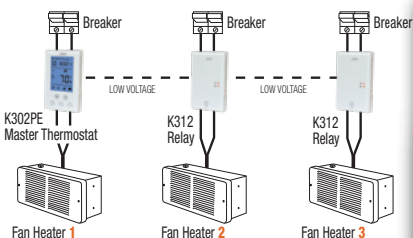

K101 & K102 BI-METAL THERMOSTAT

LIMITED
1 Year
Warranty

Basic Comfort

**Bi-Metal 1/2 HP Inductive
22AMP @ 120V/208V/240V/277V**

Features

- Single & double pole models available
- Fahrenheit & celsius dials
- Advanced bi-metal sensor improves temperature control at $\pm 3^{\circ}\text{F}$
- Sits flush against the wall allowing more wiring room
- No ground wire design

*K101-C SINGLE POLE

COOLING THERMOSTAT Also Available

SLAVE RELAY UNIT for K302PE & K322E

ClearTouch™

15AMP @120V, 208V/240V

Features

- Add up to 10 relays to extend the heating zone beyond 15 amps
- Receives signal sent by master thermostat to activate heat
- Settings/programming is controlled by master thermostat
- System On/Standby switch

King Electrical Manufacturing Company

9131 10th Avenue South, Seattle WA 98108 phone 206.762.0400 fax 206.763.7738

king-electric.com

REV_3-18-20
UPC#11019