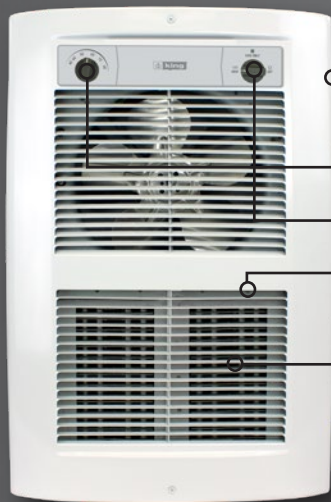

LPW Series 2

Large Pic-A-Watt Wall Heater

Modern Design That Redefines Comfort

Dual Pic-A-Watt® Elements:
Multiple Wattage Options, Tailors Heater
To Specific Heating Requirements

Patented Smart Limit Protection®

Built-In Thermostat for Accurate
Temperature Control

Built-In Fan Delay To Dissipate Heat

Long Life Unit Bearing Motor

5-Blade Aluminum Fan

Selector Switch: Fan/Heat/Off

Summer Fan Only Mode

Available in New Designer Finishes
White Dove, Almondine, Satin Nickel
or Oiled Bronze

WARRANTY

5-Year Limited Warranty

(Shown in White Dove)

Modern Curved Grill – Simultaneously makes a bold statement and blends in with any décor

Built-In Thermostat – for Accurate Temperature Control

Standard with a 3-position – Heat/Fan/Off selector switch

Built-In Fan Delay – Dissipates heat from the high-mass steel fin elements increasing energy efficiency

Selectable Wattage – Tailor the heater to an area's specific heating requirements

NPR

Smart Heating Solutions