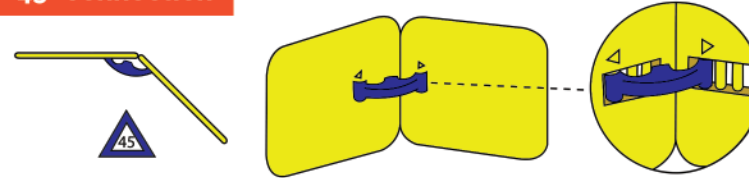

BOAT BUILDING BASICS

Fort Boards®
— *imagination builder* —

Hi, I'm Fort Bot! I'll help you build a boat today! You'll need one Fort Boards Custom Fort Builder pack.

Challenge Level: Medium

Straight Connection

45° Connection

No Connector

30° Connection

90° Connection

Not Attached

6

7

Ahoy matey! Now point the bow (the front part of the boat) towards the open ocean and start your adventure!