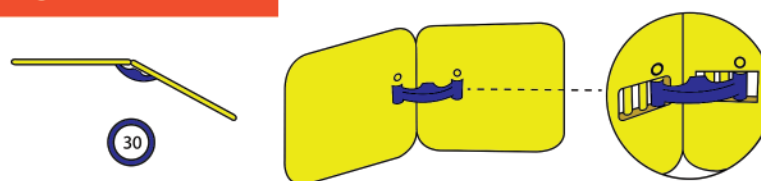

BOAT BUILDING BASICS

Fort Boards®
— *imagination builder* —

Hi, I'm Fort Bot! I'll help you build a boat today! You'll need one Fort Boards Custom Fort Builder pack.

Challenge Level: Medium

Straight Connection

45° Connection

No Connector

30° Connection

90° Connection

Not Attached

6

7

Ahoy matey! Now point the bow (the front part of the boat) towards the open ocean and start your adventure!