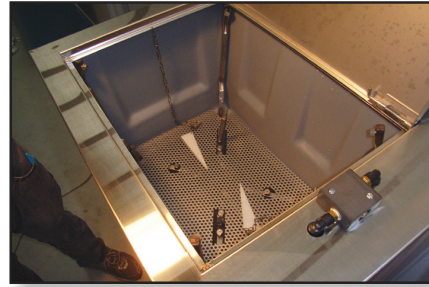

Stainless steel cover and lid with polyethylene tank for long life.

Safety cut out switches machine off as soon as lid starts to open.

SPECIFICATIONS

Item Code	39500
Compressed Air	280-420 kpa
Air Consumption	112 L/min
Size	660W x 470D x 1100H
Capacity	20 litres solvent
Weight	33.5 kg

Load spray gun onto spray nozzle and hold trigger open with wedge provided.

Powerful air operated diaphragm pump with silencer and pressure regulator.

Solvent recycles well above the bottom of the tank. This allows the sludge to settle. Water can be filled to just below the outlet and this will keep the solvent cleaner.