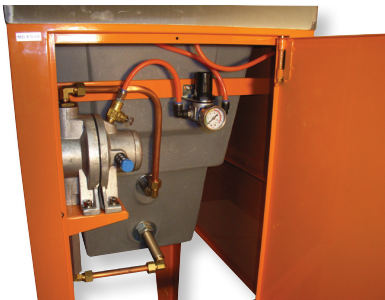

Stainless steel cover and lid with polyethylene tank for long life.

Safety cut out switches machine off as soon as lid starts to open.

SPECIFICATIONS

Item Code	39500
Compressed Air	280-420 kpa
Air Consumption	112 L/min
Size	660W x 470D x 1100H
Capacity	20 litres solvent
Weight	33.5 kg

Load spray gun onto spray nozzle and hold trigger open with wedge provided.

Powerful air operated diaphragm pump with silencer and pressure regulator.

Solvent recycles well above the bottom of the tank. This allows the sludge to settle. Water can be filled to just below the outlet and this will keep the solvent cleaner.