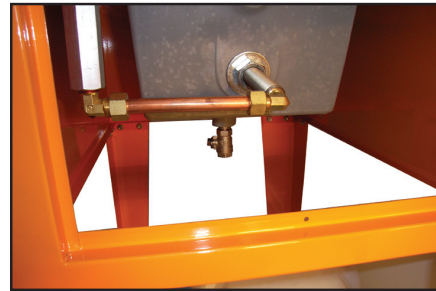

Stainless steel cover and lid with polyethylene tank for long life.

Safety cut out switches machine off as soon as lid starts to open.

SPECIFICATIONS

Item Code	39500
Compressed Air	280-420 kpa
Air Consumption	112 L/min
Size	660W x 470D x 1100H
Capacity	20 litres solvent
Weight	33.5 kg

Load spray gun onto spray nozzle and hold trigger open with wedge provided.

Powerful air operated diaphragm pump with silencer and pressure regulator.

Solvent recycles well above the bottom of the tank. This allows the sludge to settle. Water can be filled to just below the outlet and this will keep the solvent cleaner.