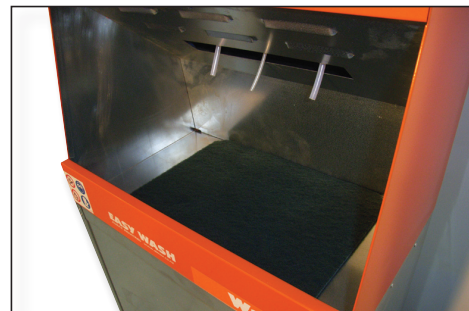

Optional filter mat captures paint particles and prolongs solvent life.

Item Code 105