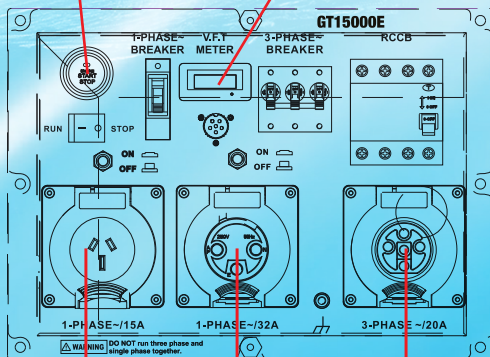

1x
THREE PHASE (20A) OUTLET

2x
SINGLE PHASE (15A & 32A)

Solid Wheels for Rugged Portability

Push button electric start for effortless starting

Frequency-Time Meter

15A-single phase outlet

32A-single phase outlet

20A-three phase outlet

Three Phase - 415V
Single Phase - 230V

OUTPUT (Max)	AMPS (Max)	OUTPUT (Rated)	ENGINE TYPE	dBA RATING 25% LOAD & 7m	STARTING SYSTEM	FUEL TANK CAPACITY	RUN TIME	LOW OIL ALERT	POWER OUTLETS	DIGITAL HR METER	L x W x H (mm)	WEIGHT
11,500W	32	10,500W	4 Stroke OHV	76	Electric/Recoil	40L	9hrs @50%	✓	3	✓	900x620x950	153kg