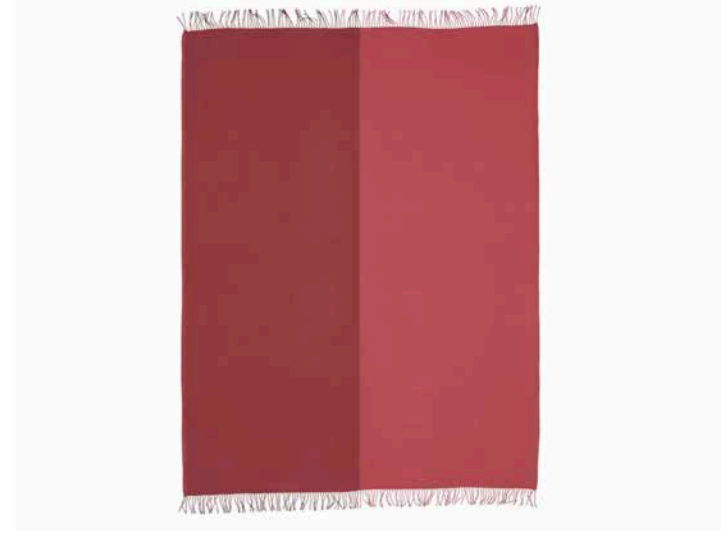

FIORD
RHUBARB
Two panel two tone
100% Wool
130 x 190cm