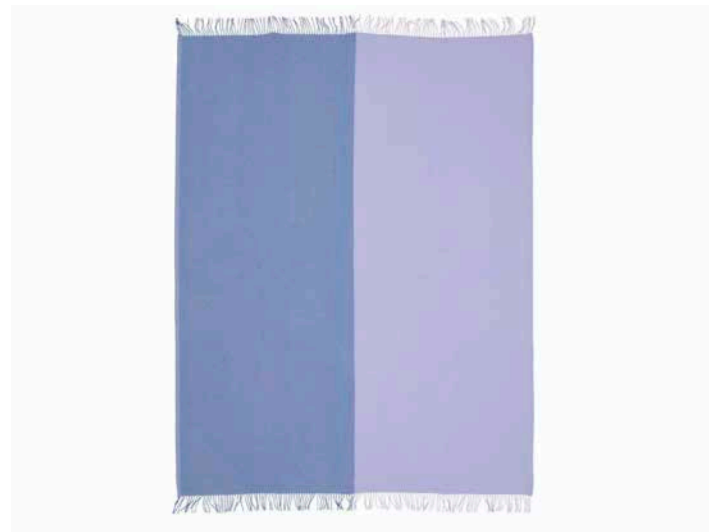

FIORD
COBALT
Two panel two tone
100% Wool
130 x 190cm

FIORD
OCEAN
Two panel two tone
100% Wool
130 x 190cm

FIORD
KELP
Two panel two tone
100% Wool
130 x 190cm

FIORD
ASH
Two panel two tone
100% Wool
130 x 190cm

FIORD
LILAC
Two panel two tone
100% Wool
130 x 190cm

FIORD
BLACKBERRY
Two panel two tone
100% Wool
130 x 190cm

CATLINS
CREAM / PEA
Striped double border
100% Wool
140 x 240cm

CATLINS
CREAM / BUTTERSCOTCH
Striped double border
100% Wool
140 x 240cm