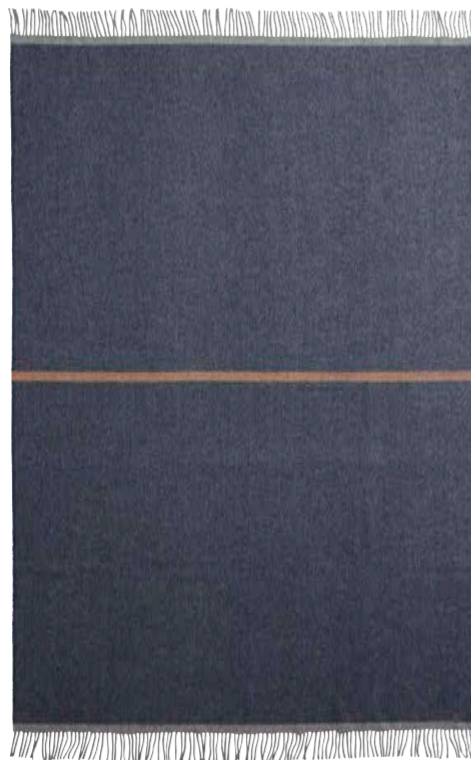

LUMSDEN
ASH

Single centre stripe with contrasting fringe
100% Wool
140 x 240cm

LAWRENCE
NAVY

Variegated border
100% Wool
140 x 240cm

LAWRENCE
MULBERRY

Variegated border
100% Wool
140 x 240cm

LUMSDEN
NAVY

Single centre stripe with contrasting fringe
100% Wool
140 x 240cm