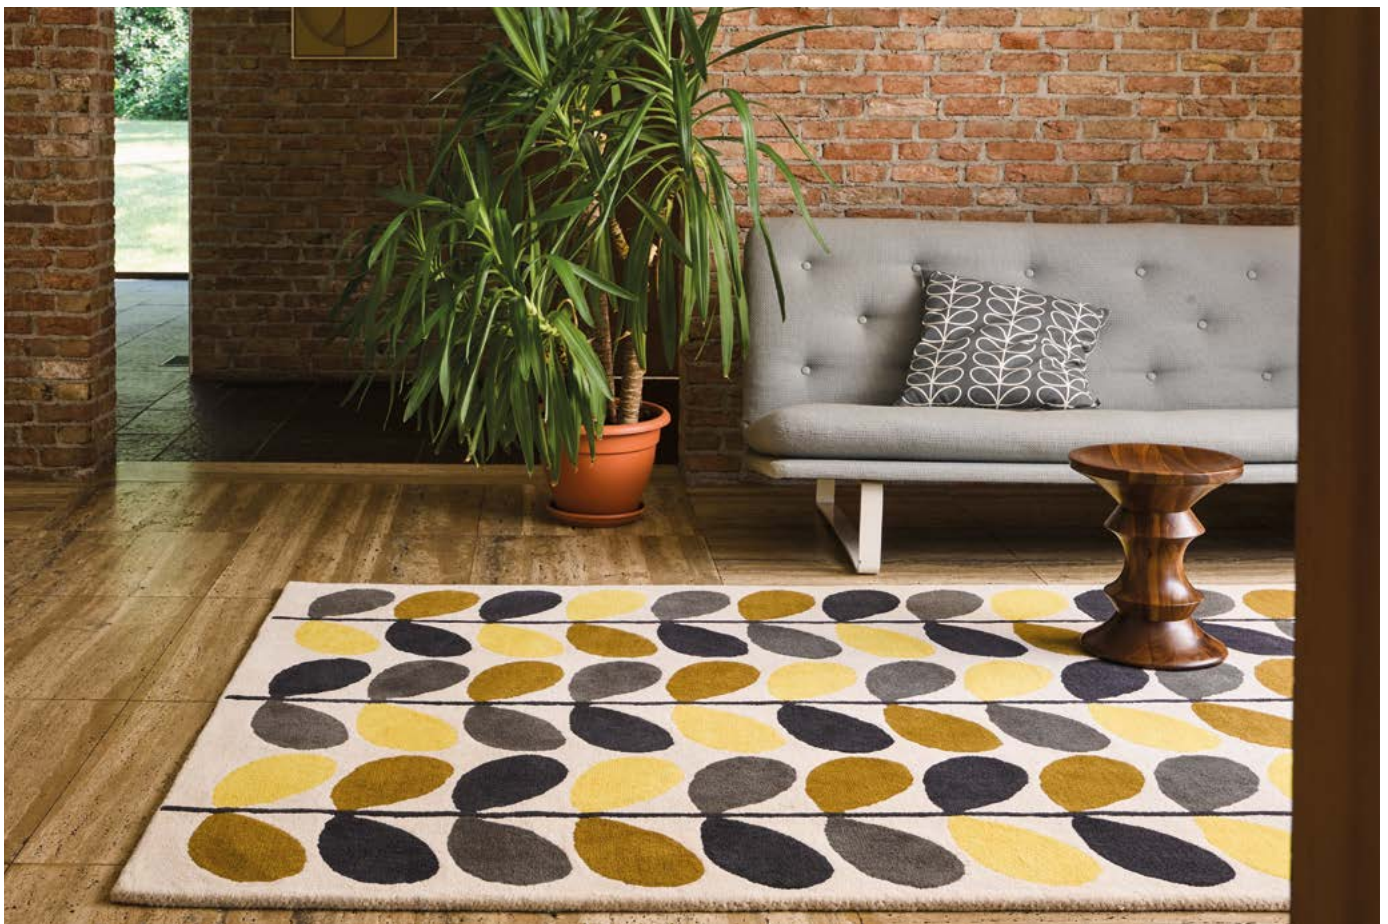

Multi Stem & Giant Multi

120x180 cm 3'11" x 5'11"

160x230 cm 5'3" x 7'6"

200x280 cm 6'7" x 9'2"

250x350 cm 8'2" x 11'6"

custom sizes