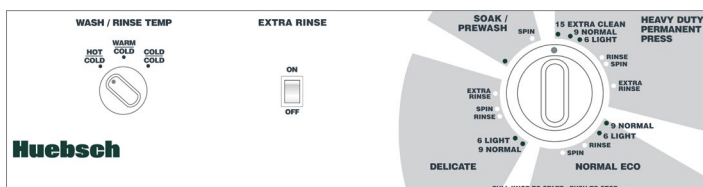

- Durable stainless steel wash tub
- Extract speed of 710 RPM spins clothes out drier
- Automatic Balancing Suspension provides the industry's best out-of-balance handling, completing wash cycles without interruption
- Curved four-vane polypropylene agitator provides 210° agitation stroke which delivers superior washability
- Low water consumption

Manual homestyle control provides easy to start activation indicated by "In Use" light.

SPECIFICATIONS

COMMERCIAL TOP LOAD WASHER – CANADA

MODEL - see below for all models and activation available	
CONTROL OPTION	Manual Homestyle
COLOR	White
CAPACITY - lb (kg)	16 (7.3)
CYLINDER VOLUME - cu. ft. (liters)	3.19 (90.3)
SPIN SPEED G-FORCE (RPM)	150 (710)
MOTOR SIZE - HP (kw)	0.5 (0.37)
WATER CONSUMPTION PER CYCLE - g (liter)	27.9 (106)
IWF (WATER FACTOR) - liters/liter/cycle (gal/ft ³)	8.8 (1.18)
MEF ₂ (Modified Energy Factor) ft ³ /kWh/cycle (Liters/kWh/cycle)	1.35 (38.2)
AVAILABLE WATER TEMPERATURES	Hot, Warm, Cold
AVAILABLE CYCLES	Soak/Prewash, Heavy Duty/Permanent Press, Normal Eco, Delicate
ELECTRICAL REQUIREMENTS (v/Hz/Ph-Amp)	120/60/1 - 15 Amp
WATER PRESSURE - p.s.i. (bar)	20-120 (1.4/8.3)
DRAIN	Pump
CYLINDER FINISH	Stainless Steel
NET WEIGHT - lb (kg)	186 (84.4)
SHIPPING WEIGHT - lb (kg)	196 (88.9)
SHIPPING DIMENSIONS APPROX. - in (mm)	Width 28 (711)
	Depth 30 (762)
	Height 45 (1143)
AGENCY APPROVALS	cULus

MODELS

YWN432SP115CW01

A. OVERALL WIDTH - in (mm)	25.625 (651)
B. OVERALL DEPTH - in (mm)	28 (711)
C. OVERALL HEIGHT - in (mm)	43 (1092)

For the most accurate information, the installation guide should be used for all design and construction purposes. Due to continuous product improvements, design and specifications subject to change without notice. The quality management systems at Alliance Laundry Systems are registered to ISO 9001.