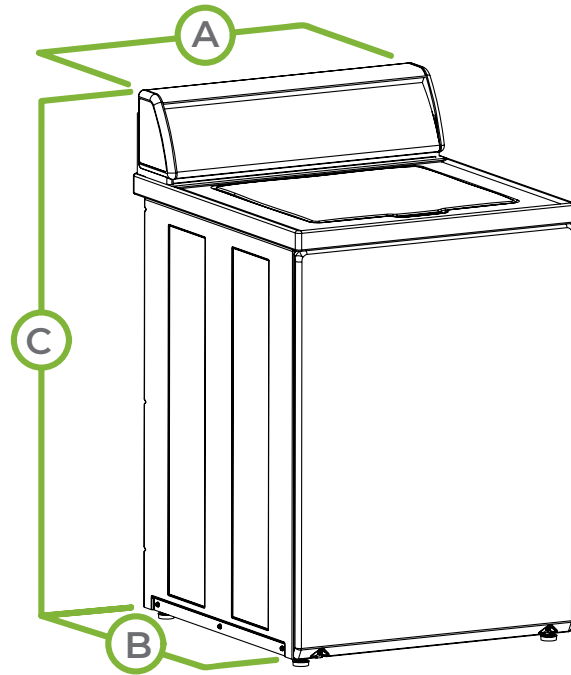

Manual homestyle control provides easy to start activation indicated by "In Use" light.

SPECIFICATIONS

COMMERCIAL TOP LOAD WASHER – CANADA

MODEL - see below for all models and activation available	
CONTROL OPTION	Manual Homestyle
COLOR	White
CAPACITY - lb (kg)	16 (7.3)
CYLINDER VOLUME - cu. ft. (liters)	3.19 (90.3)
SPIN SPEED G-FORCE (RPM)	150 (710)
MOTOR SIZE - HP (kw)	0.5 (0.37)
WATER CONSUMPTION PER CYCLE - g (liter)	27.9 (106)
IWF (WATER FACTOR) - liters/liter/cycle (gal/ft ³)	8.8 (1.18)
MEF ₂ (Modified Energy Factor) ft ³ /kWh/cycle (Liters/kWh/cycle)	1.35 (38.2)
AVAILABLE WATER TEMPERATURES	Hot, Warm, Cold
AVAILABLE CYCLES	Soak/Prewash, Heavy Duty/Permanent Press, Normal Eco, Delicate
ELECTRICAL REQUIREMENTS (v/Hz/Ph-Amp)	120/60/1 - 15 Amp
WATER PRESSURE - p.s.i. (bar)	20-120 (1.4/8.3)
DRAIN	Pump
CYLINDER FINISH	Stainless Steel
NET WEIGHT - lb (kg)	186 (84.4)
SHIPPING WEIGHT - lb (kg)	196 (88.9)
SHIPPING DIMENSIONS APPROX. - in (mm)	Width 28 (711)
	Depth 30 (762)
	Height 45 (1143)
AGENCY APPROVALS	cULus

MODELS

YWN432SP115CW01

A. OVERALL WIDTH - in (mm)	25.625 (651)
B. OVERALL DEPTH - in (mm)	28 (711)
C. OVERALL HEIGHT - in (mm)	43 (1092)

For the most accurate information, the installation guide should be used for all design and construction purposes. Due to continuous product improvements, design and specifications subject to change without notice. The quality management systems at Alliance Laundry Systems are registered to ISO 9001.