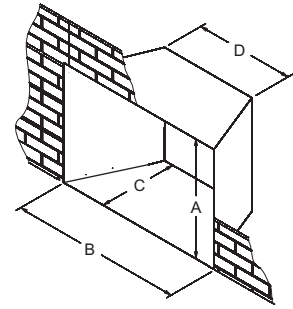

Black Polished
Crushed

Bronze Reflective
Crushed

Copper Reflective
Crushed

Minimum Fireplace Opening Dimensions

Model	A	B	C	D
VFPC20IN	19-3/8	27-1/2	13-1/2	15-3/4
VFPC28IN	22-3/8	30-1/2	15	19
VFLC(10,20)IN	19-3/8	27-1/2	13-1/2	15-3/4
VFLC28IN	22-3/8	30-1/2	15	19

Note: These are the minimum dimensions of a fireplace that the fireplace insert will fit into. It allows room for the box and the fireplace surround to fit onto the front of the unit. It is not intended to be used for framing dimensions.