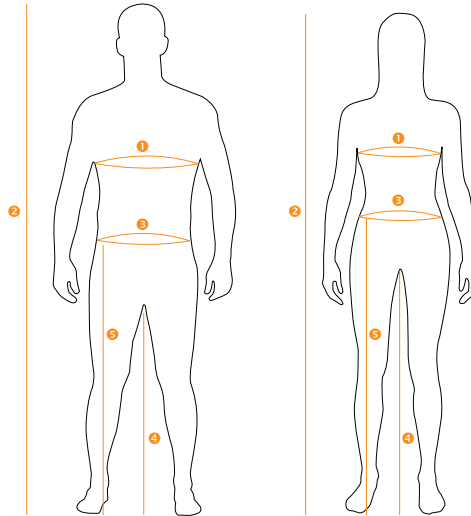

SIZE CHART

MENS

MEASUREMENT	SIZE	XS	S	M	L	XL
Chest ①	Inches	30 _ 34	34 _ 36	36 _ 40	40 _ 43	43 _ 46
	cm	80 _ 86	86 _ 92	92 _ 102	102 _ 110	110 _ 117
Height ②	Feet/Inches	5'11" _ 5'14"	5'14" _ 5'8"	5'8" _ 6'0"	5'10" _ 6'2"	6'11" _ 6'4"
	cm	155 _ 162	162 _ 173	173 _ 183	178 _ 188	185 _ 193
Waist ③	Inches	28 _ 30	30 _ 32	32 _ 34	34 _ 36	36 _ 38
	cm	70 _ 76	76 _ 81	81 _ 86	86 _ 92	92 _ 97
Inside Leg ④	Inches	28	29	31	32	33
	cm	71	73	78	81	84
Outside Leg ⑤	Inches	38	39	42	44 _ 5	46
	cm	96	100	106	113	117

WOMENS

MEASUREMENT	SIZE	XS	S	M	L	XL
Bust ①	Inches	30 _ 32	32 _ 34	34 _ 36	36 _ 38	38 _ 40
	cm	78 _ 82	82 _ 86	86 _ 91	91 _ 96	96 _ 102
Height ②	Feet/Inches	5'0" _ 5'4"	5'2" _ 5'6"	5'4" _ 5'8"	5'6" _ 5'10"	5'8" _ 6'0"
	cm	152 _ 162	157 _ 167	162 _ 172	167 _ 177	172 _ 182
Hips ③	Inches	32 _ 34	34 _ 36	36 _ 38	38 _ 40	40 _ 42
	cm	81 _ 86	86 _ 91	91 _ 96	96 _ 102	102 _ 107
Inside Leg ④	Inches	28	29	30	31	32
	cm	71	73	76	79	82
Outside Leg ⑤	Inches	38	39	40	41	42
	cm	96	99	102	104	107