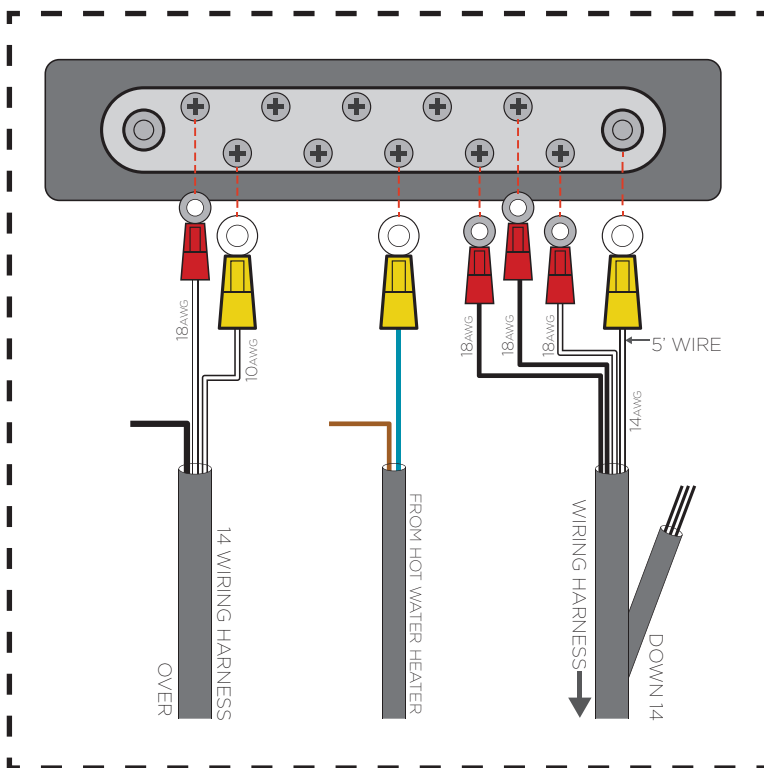

TAXA Inc.

6261 Richmond Ave. Unit F
Houston TX 77057

System: Kitchen Plumbing

TAXA Inc.
6261 Richmond Ave. Unit F
Houston TX 77057

System:

ELECTRICAL SYSTEM:

fuse diagram at WFCO (power distribution box beneath berth)

TAXA Inc.
6261 Richmond Ave. Unit F
Houston TX 77057

System: Kitchen Electrical

Switch Panel Detail

Bus Bar Detail

TAXA Inc.
6261 Richmond Ave. Unit F
Houston TX 77057

System: Chassis Harness

- Yellow 10-12 Gauge butt connector
- ^B/_Y Step Down Butt Connector (Yellow to Blue)
- ^R/_B Step Down Butt Connector (Red to Blue)
- ^R/_Y Step Down Butt Connector (Yellow to Red)