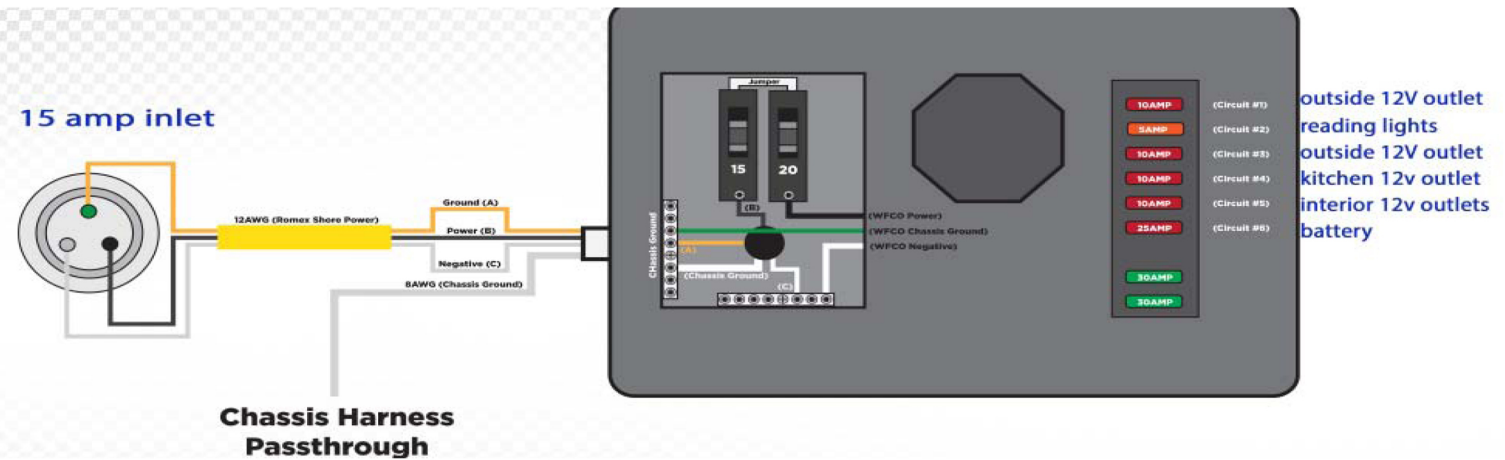

System:

ELECTRICAL SYSTEM:

fuse diagram at WFCO (power distribution box beneath berth)

TAXA Inc.
6261 Richmond Ave. Unit F
Houston TX 77057