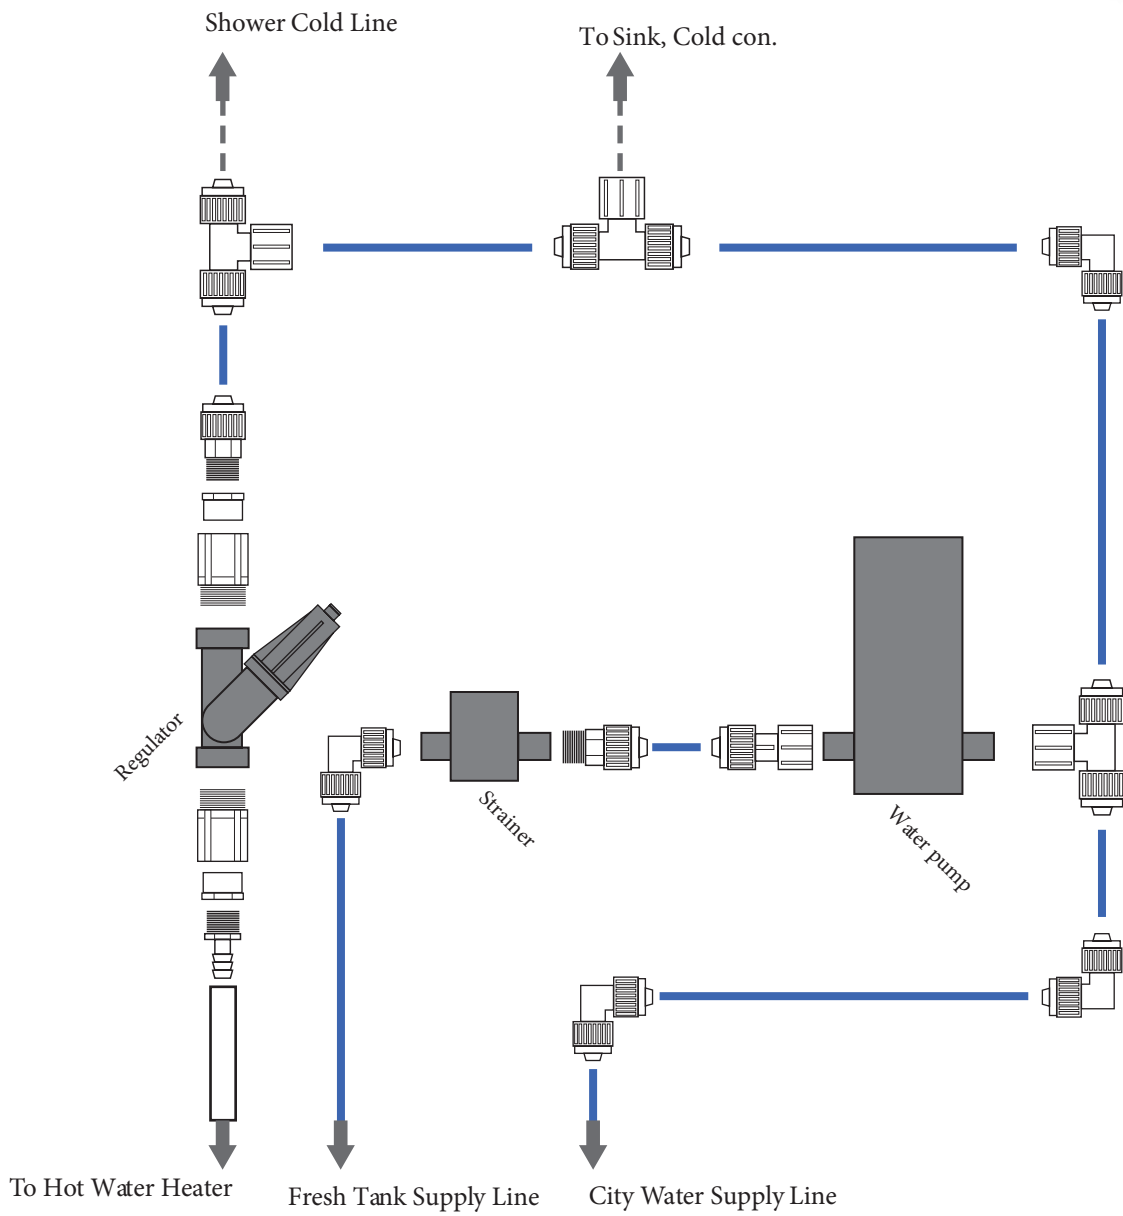

System: Chassis Plumbing Overview

TAXA Inc.
6261 Richmond Ave. Unit F
Houston TX 77057

System: Chassis Electrical Overview

TAXA Inc.
6261 Richmond Ave. Unit F
Houston TX 77057

System: Electrical Harness Overview

TAXA Inc.

6261 Richmond Ave. Unit F
Houston TX 77057

System: Kitchen Plumbing

TAXA Inc.
6261 Richmond Ave. Unit F
Houston TX 77057

System:

ELECTRICAL SYSTEM:

fuse diagram at WFCO (power distribution box beneath berth)

TAXA Inc.
6261 Richmond Ave. Unit F
Houston TX 77057

System: Kitchen Electrical

Switch Panel Detail

Bus Bar Detail

TAXA Inc.
6261 Richmond Ave. Unit F
Houston TX 77057

System: Chassis Harness

- Yellow 10-12 Gauge butt connector
- ^B/_Y Step Down Butt Connector (Yellow to Blue)
- ^R/_B Step Down Butt Connector (Red to Blue)
- ^R/_Y Step Down Butt Connector (Yellow to Red)