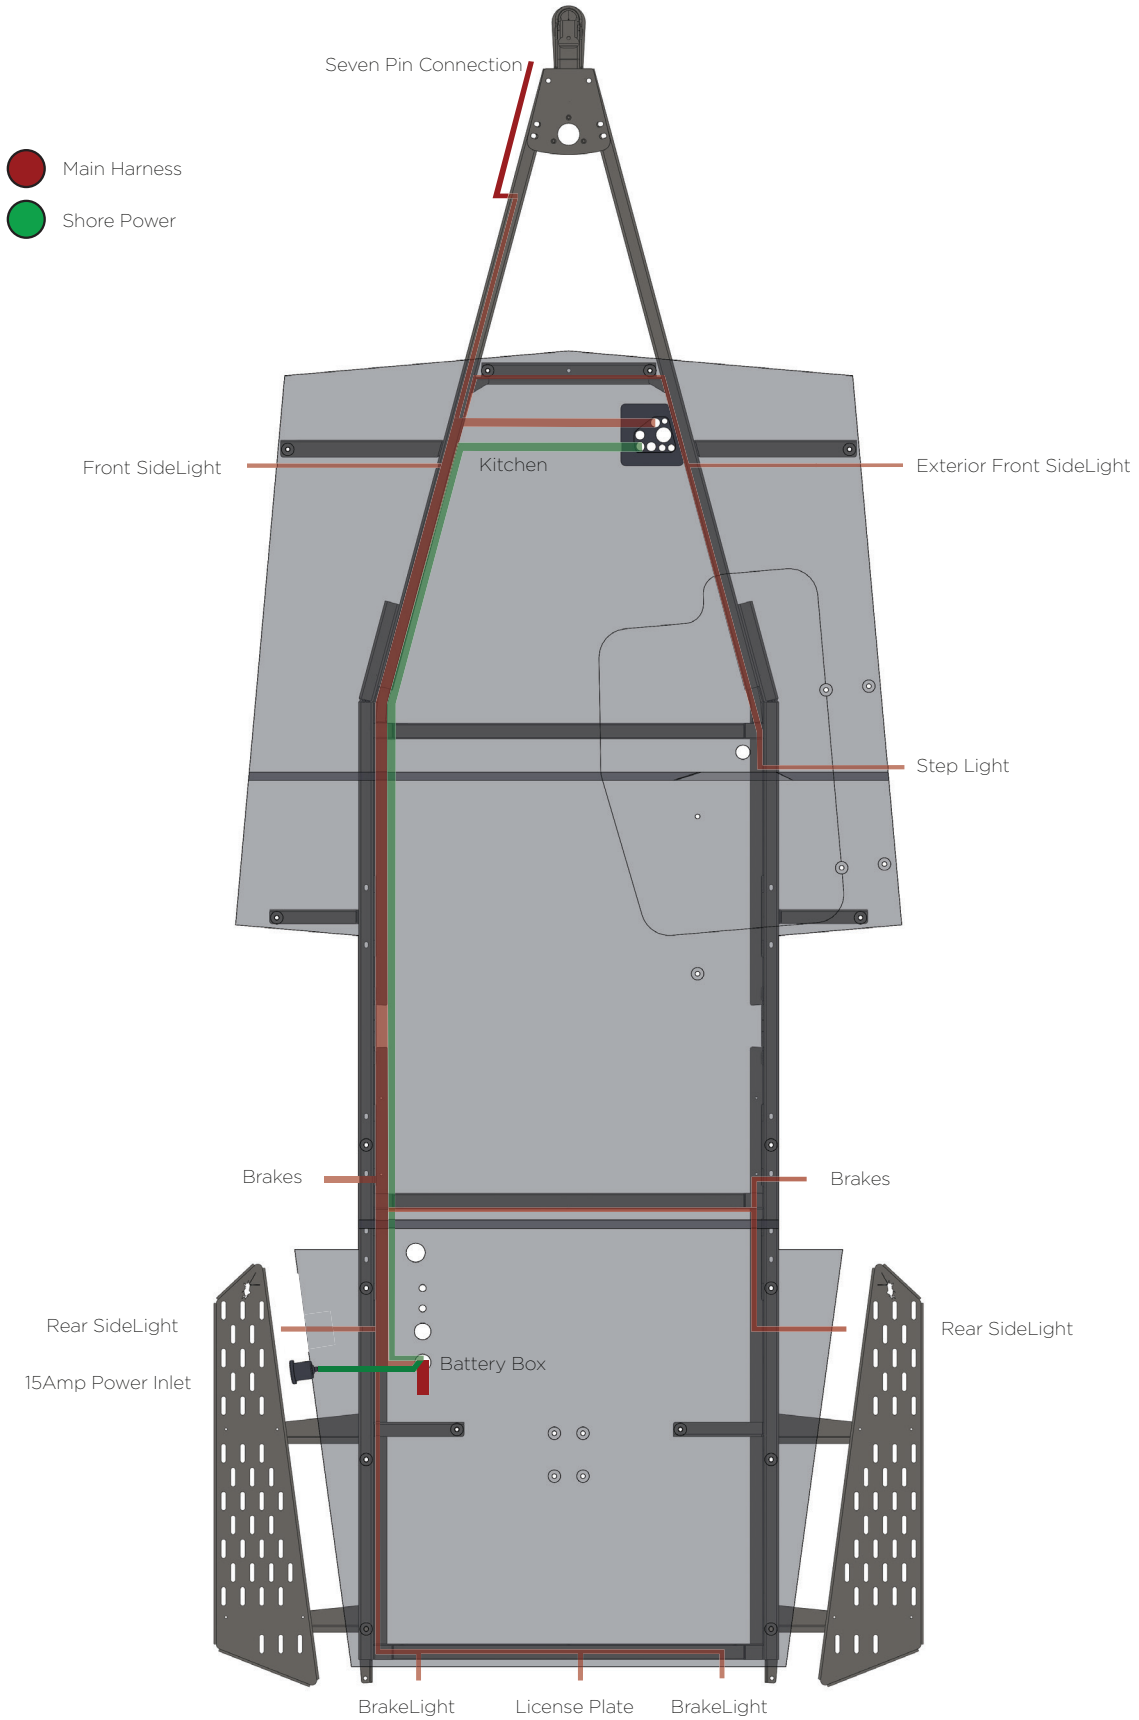

System: Chassis Electrical Overview

TAXA Inc.
6261 Richmond Ave. Unit F
Houston TX 77057