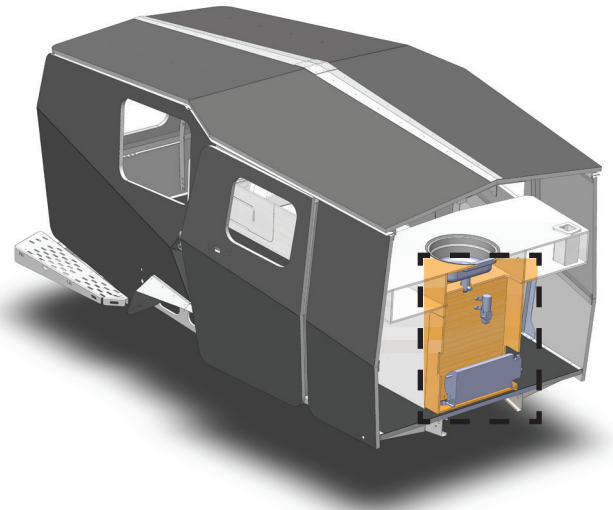

TAXA Inc.
6261 Richmond Ave. Unit F
Houston TX 77057

System: Kitchen Electrical

Switch Panel Detail

Bus Bar Detail

TAXA Inc.
6261 Richmond Ave. Unit F
Houston TX 77057

System: Chassis Harness

- Yellow 10-12 Gauge butt connector
- ^B/_Y Step Down Butt Connector (Yellow to Blue)
- ^R/_B Step Down Butt Connector (Red to Blue)
- ^R/_Y Step Down Butt Connector (Yellow to Red)