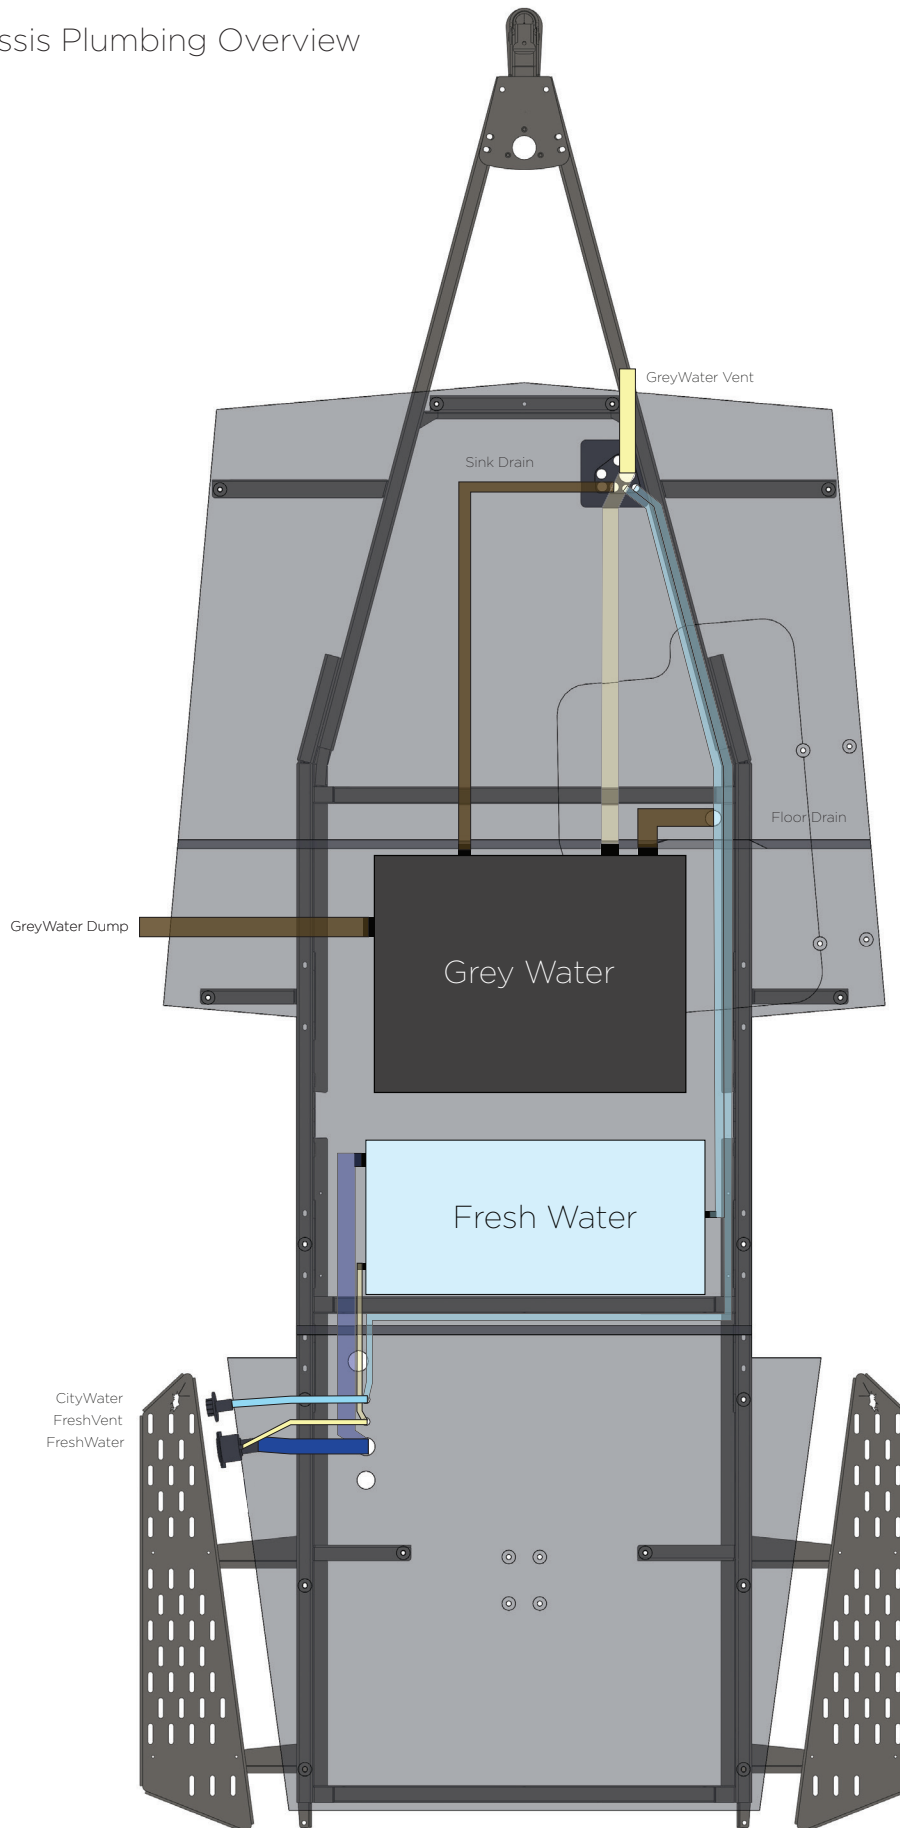

System: Fire Safety

VIN and State Labels

Exits

Interior & Exterior operated Door Latches

Smoke Detector

Fire Extinguisher (3lbs 5-B:C)

TAXA Inc.

6261 Richmond Ave. Unit F
Houston TX 77057

System: Chassis Plumbing Overview

TAXA Inc.
6261 Richmond Ave. Unit F
Houston TX 77057

System: Chassis Electrical Overview

TAXA Inc.
6261 Richmond Ave. Unit F
Houston TX 77057

System: Electrical Harness Overview

TAXA Inc.
6261 Richmond Ave. Unit F
Houston TX 77057

System: Kitchen Electrical

Switch Panel Detail

Bus Bar Detail

TAXA Inc.
6261 Richmond Ave. Unit F
Houston TX 77057

System: Chassis Harness

- Yellow 10-12 Gauge butt connector
- ^B/_Y Step Down Butt Connector (Yellow to Blue)
- ^R/_B Step Down Butt Connector (Red to Blue)
- ^R/_Y Step Down Butt Connector (Yellow to Red)