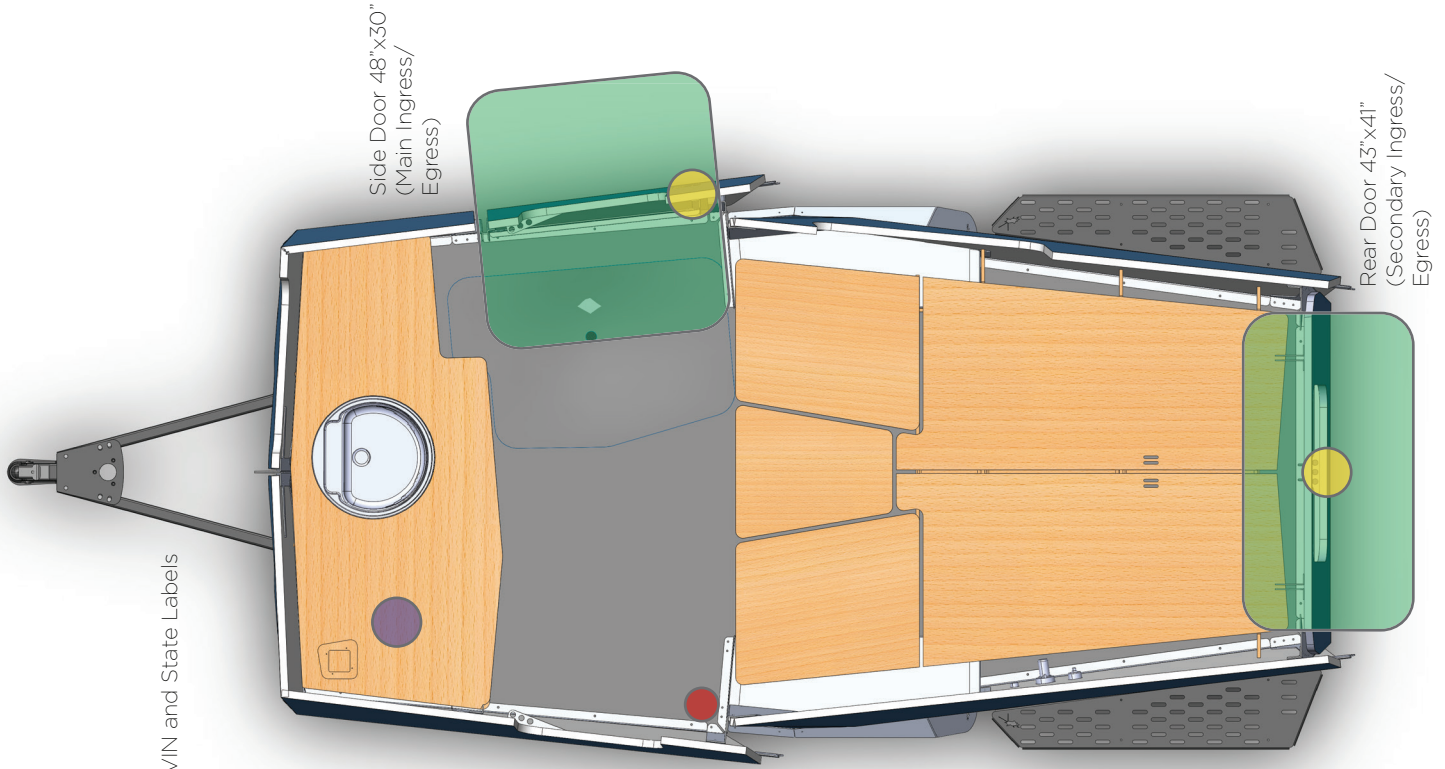

System: Fire Safety

VIN and State Labels

Exits

Interior & Exterior operated Door Latches

Smoke Detector

Fire Extinguisher (3lbs 5-B:C)

TAXA Inc.

6261 Richmond Ave. Unit F
Houston TX 77057

TAXA Inc.
6261 Richmond Ave. Unit F
Houston TX 77057

System: Kitchen Electrical

Switch Panel Detail

Bus Bar Detail

TAXA Inc.
6261 Richmond Ave. Unit F
Houston TX 77057

System: Chassis Harness

- Yellow 10-12 Gauge butt connector
- ^B/_Y Step Down Butt Connector (Yellow to Blue)
- ^R/_B Step Down Butt Connector (Red to Blue)
- ^R/_Y Step Down Butt Connector (Yellow to Red)