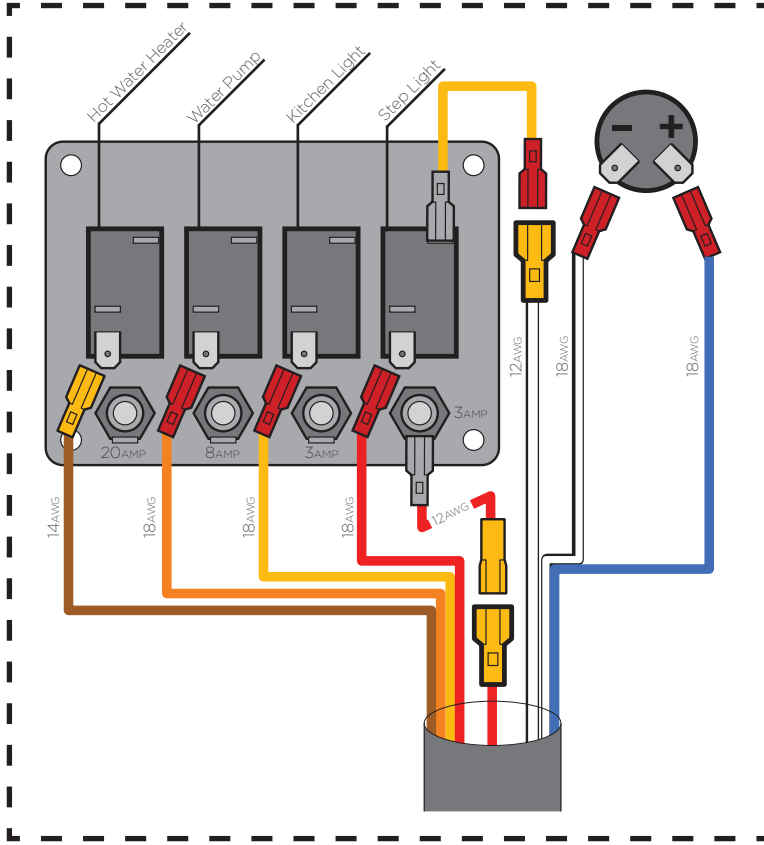

TAXA Inc.

6261 Richmond Ave. Unit F
Houston TX 77057

System: Kitchen Plumbing

TAXA Inc.
6261 Richmond Ave. Unit F
Houston TX 77057

System:

ELECTRICAL SYSTEM:

fuse diagram at WFCO (power distribution box beneath berth)

TAXA Inc.
6261 Richmond Ave. Unit F
Houston TX 77057

System: Kitchen Electrical

Switch Panel Detail

Bus Bar Detail

TAXA Inc.
6261 Richmond Ave. Unit F
Houston TX 77057

System: Chassis Harness

- Yellow 10-12 Gauge butt connector
- ^B/_Y Step Down Butt Connector (Yellow to Blue)
- ^R/_B Step Down Butt Connector (Red to Blue)
- ^R/_Y Step Down Butt Connector (Yellow to Red)