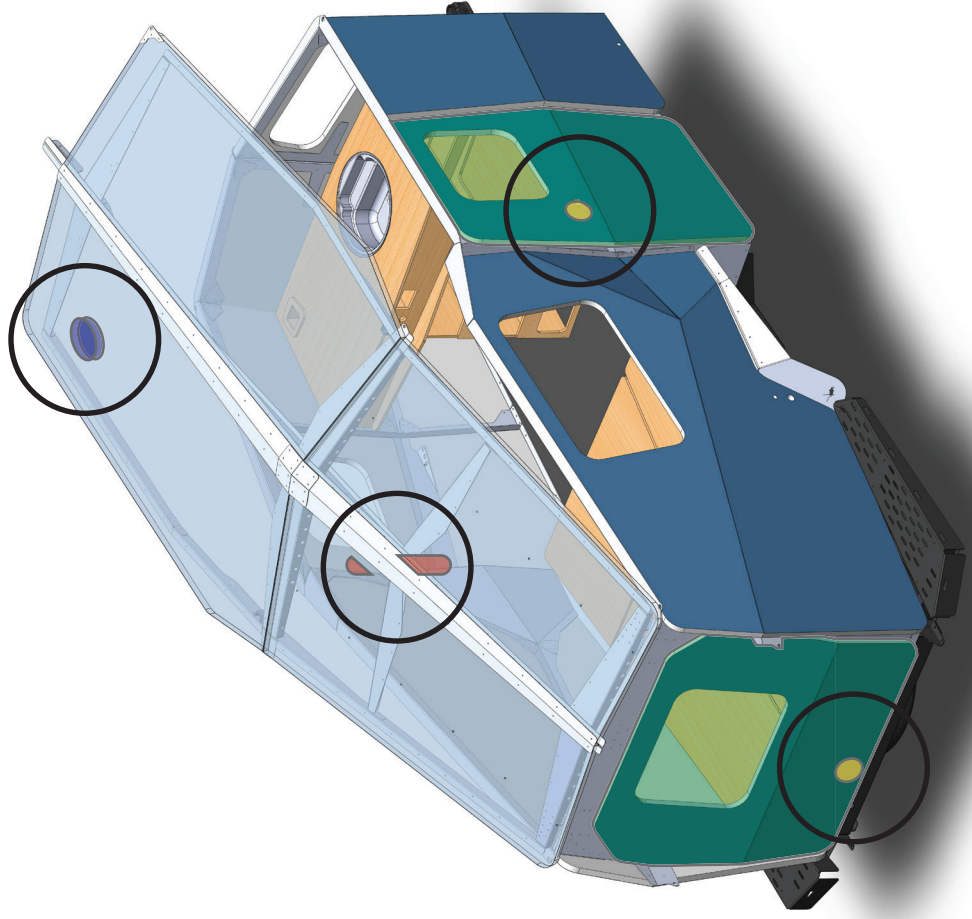

System: Fire Safety

VIN and State Labels

Exits

Interior & Exterior operated Door Latches

Smoke Detector

Fire Extinguisher (3lbs 5-B:C)

TAXA Inc.

6261 Richmond Ave. Unit F
Houston TX 77057

TAXA Inc.
6261 Richmond Ave. Unit F
Houston TX 77057

System: Kitchen Electrical

Switch Panel Detail

Bus Bar Detail

TAXA Inc.
6261 Richmond Ave. Unit F
Houston TX 77057

System: Chassis Harness

- Yellow 10-12 Gauge butt connector
- ^B/_Y Step Down Butt Connector (Yellow to Blue)
- ^R/_B Step Down Butt Connector (Red to Blue)
- ^R/_Y Step Down Butt Connector (Yellow to Red)