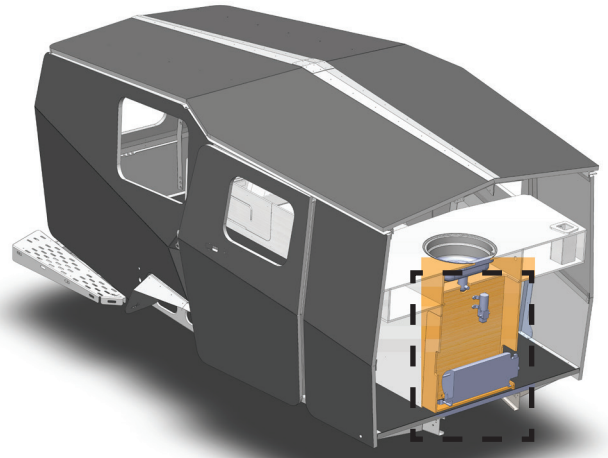

System: Kitchen Plumbing

TAXA Inc.
6261 Richmond Ave. Unit F
Houston TX 77057