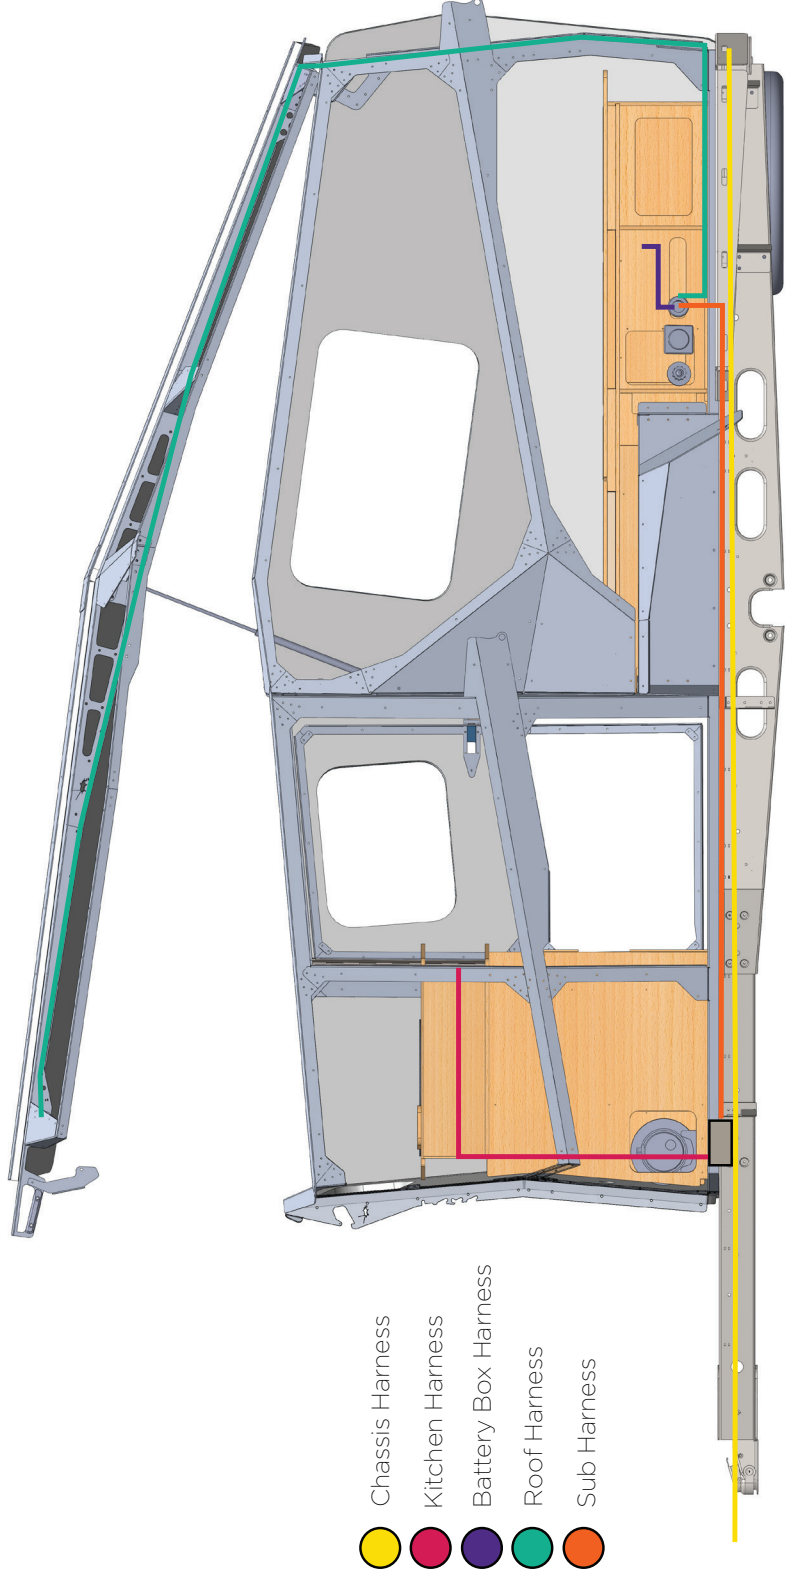

TAXA Inc.

6261 Richmond Ave. Unit F
Houston TX 77057

System: Kitchen Plumbing

TAXA Inc.
6261 Richmond Ave. Unit F
Houston TX 77057

System:

ELECTRICAL SYSTEM:

fuse diagram at WFCO (power distribution box beneath berth)

TAXA Inc.
6261 Richmond Ave. Unit F
Houston TX 77057

System: Kitchen Electrical

Switch Panel Detail

Bus Bar Detail

TAXA Inc.
6261 Richmond Ave. Unit F
Houston TX 77057

System: Chassis Harness

- Yellow 10-12 Gauge butt connector
- ^B/_Y Step Down Butt Connector (Yellow to Blue)
- ^R/_B Step Down Butt Connector (Red to Blue)
- ^R/_Y Step Down Butt Connector (Yellow to Red)