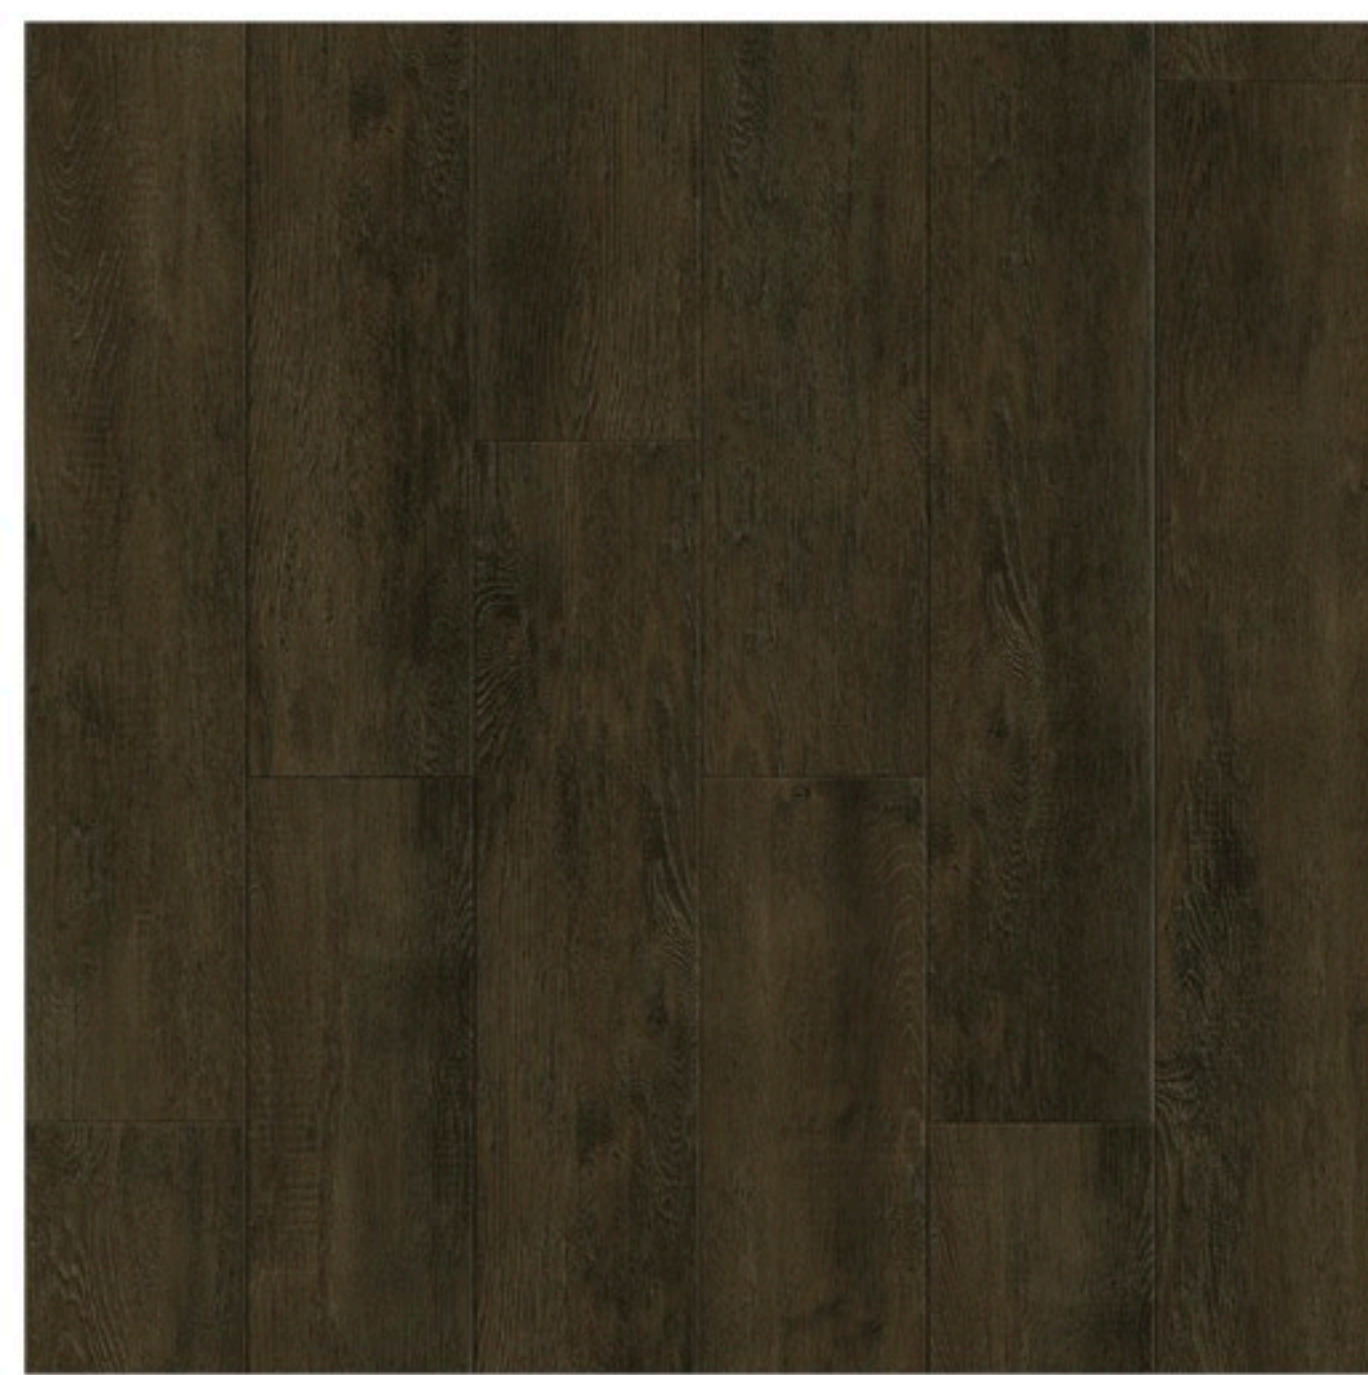

BSP 77 **WOODLAND**