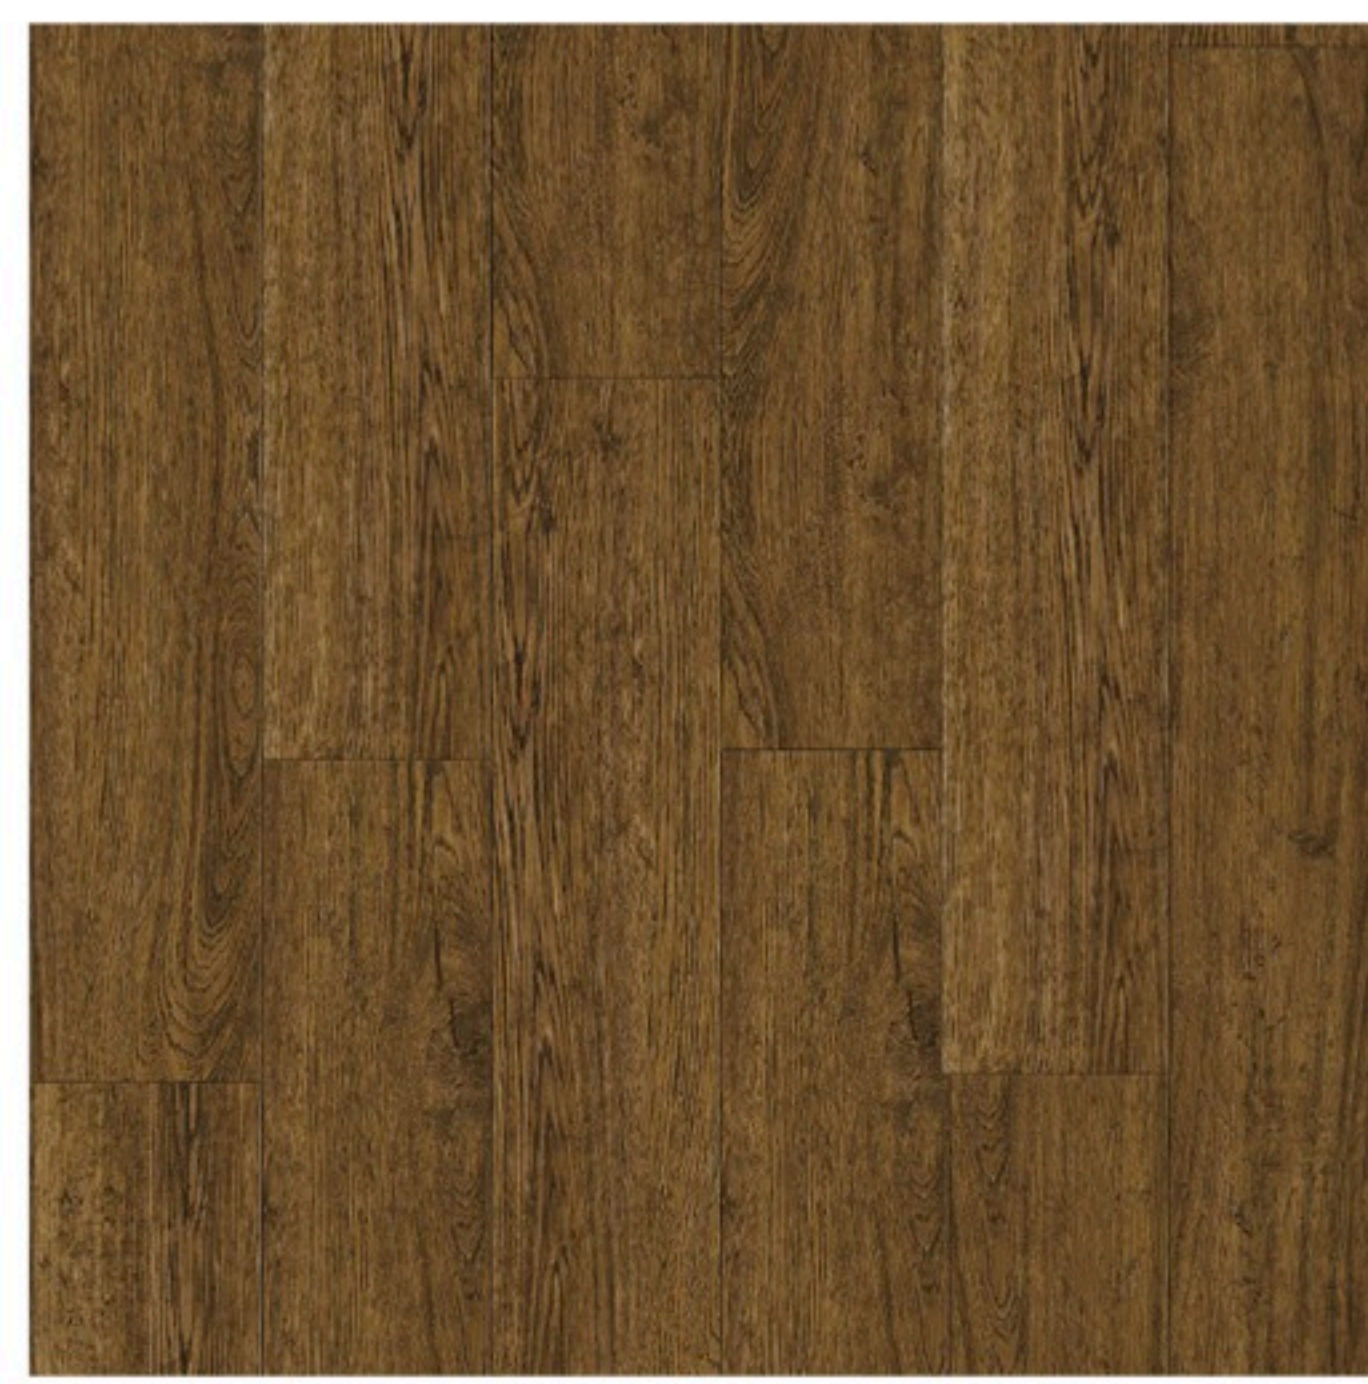

SIZE: 6'' X 36'' | PCS/CTN: 24 | SQ.FT/CTN: 36

**FLOORS BEYOND LIMITS™**

BSP 08 **STORMYWOOD**

BSP 16 **GOLDEN HARVEST**

BSP 17 **CENTENNIAL**

BSP 18 **HERITAGE WOOD**

BSP 37 **COUNTRY OAK**

BSP 72 **SHADOWWOOD**