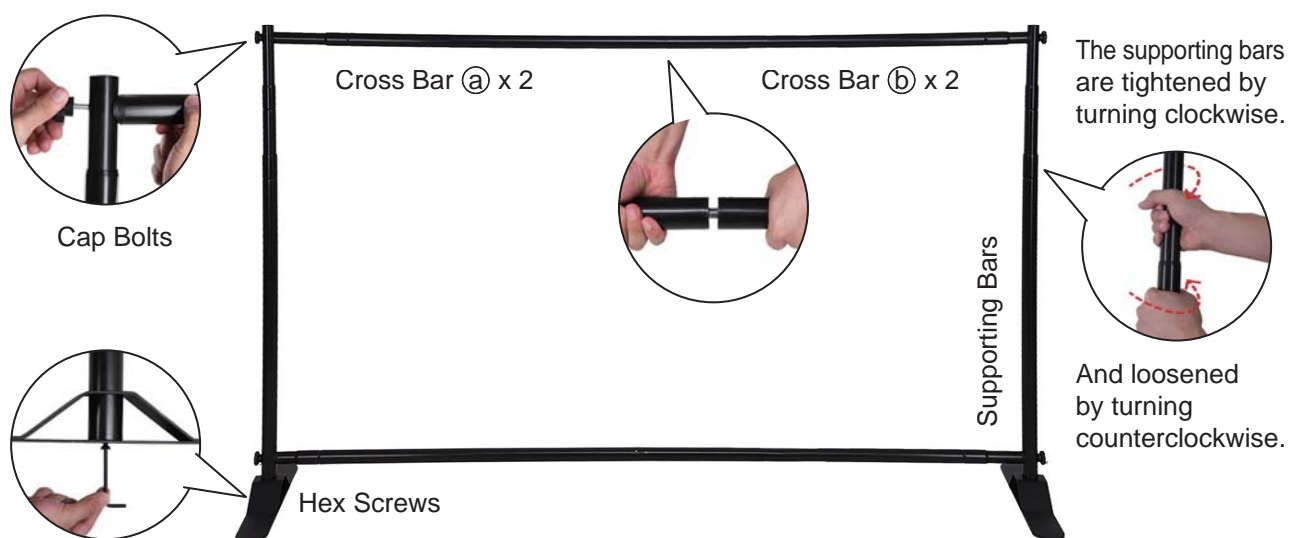

# Universal Banner Stand

## Parts List

## NOTES

- Max weight load: 11lbs/5kg
- Maximum size: 11.2ft/342cm\*7.7ft/236cm
- Minimum Size: 6.2ft/190cm \*2.8ft/85cm
- ADJUST THE LENGTH OF ALL THE BARS BEFORE ASSEMBLY.