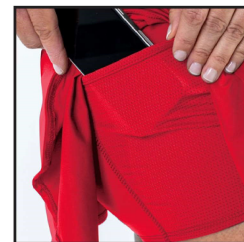

# COOL

A.

B.

Knitted Mesh Back Insert

Hidden Side Pocket

## NEW

**COMING JANUARY 2023!**

- A. Ladies Coolcore® Training Tank | 222777
- B. Ladies Coolcore® Training Sport Skort | 222784
- C. Ladies Coolcore® 7/8 Tight | 222702

Coolcore® is engineered to distribute moisture quickly throughout the garment. As the moisture spreads it dries faster to keep you cool and comfortable, and has UPF 50 sun protection.