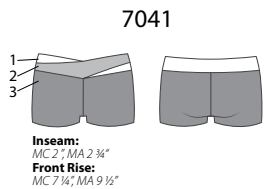

All Star Skirts, Skorts & Shorts

8424

8463

New
3621

New
3623

7103

7260

7261

7604

8197

8250

8255

8257

8299

8300

8381

8388

8448

1699

Not Shown in Catalog

Inseam:
MC 1 7/8", MA 2 3/4"
Front Rise (Including Waistband):
MC 5 3/4", MA 7 1/4"

7041

7917

7994

Inseam:
MC 2 1/4", MA 3 3/4"
Front Rise (Including Waistband):
MC 5 3/4", MA 6 1/2"

7998

Not Shown in Catalog

All Star Capris & Leggings

1614

1619

Inseam:
MC 13 3/4", MA 17"
Front Rise:
MC 5 3/4", MA 7"

New
3216

Inseam:
MC 15 3/4", MA 17 1/8"
Front Rise:
MC 7 1/8", MA 8 3/8"

7156

Inseam:
MC 15 3/4", MA 17 1/2"
Front Rise:
MC 6 7/8", MA 8 3/4"

7966

Inseam:
MC 15 1/2", MA 19 1/4"
Front Rise:
MC 7 1/4", MA 8 3/4"

7042

Inseam:
MC 21 3/4", MA 27 3/4"
Front Rise:
MC 7 1/2", MA 8 3/4"