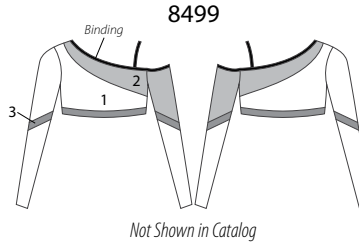

All Star Matching Tops

All Star LS Full Length Tops & Crop Tops

All Star Leotards & Shrugs

Not Shown in Catalog

Not Shown in Catalog

All Star Men's Tops & Bottoms

Inseam:
MC 25 1/4", MA 33 1/2"
Front Rise:
MC 9 1/4", MA 13"