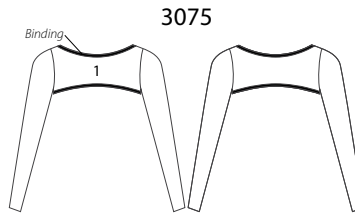

All Star Matching Tops

All Star LS Full Length Tops & Crop Tops

All Star Leotards & Shrugs

Not Shown in Catalog

Not Shown in Catalog

All Star Men's Tops & Bottoms

Inseam:
MC 25 1/4", MA 33 1/2"
Front Rise:
MC 9 1/4", MA 13"