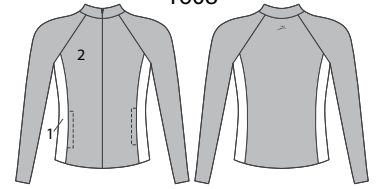

All Star Jackets

Flatlock Stitching
1268

New 3806

1608

1597

1606

Not Shown in Catalog

FABRIC CARE PRODUCTS TO SOLVE STAIN & ODOR PROBLEMS