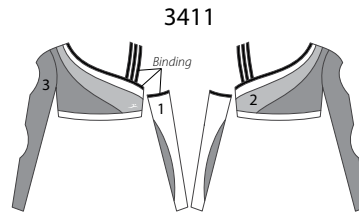

All Star Matching Tops

All Star LS Full Length Tops & Crop Tops

All Star Leotards & Shrugs

Not Shown in Catalog

Not Shown in Catalog

All Star Men's Tops & Bottoms

Inseam:
MC 25 1/4", MA 33 1/2"
Front Rise:
MC 9 1/4", MA 13"