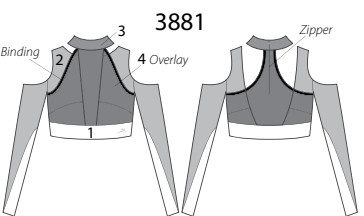

All Star Matching Tops

All Star LS Full Length Tops & Crop Tops

All Star Leotards & Shrugs

Not Shown in Catalog

Not Shown in Catalog

All Star Men's Tops & Bottoms

Inseam:
MC 25 1/4", MA 33 1/2"
Front Rise:
MC 9 1/4", MA 13"