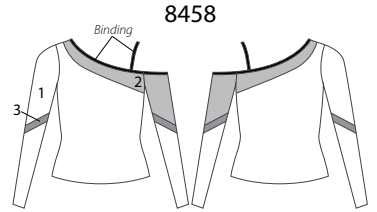

All Star Matching Tops

All Star LS Full Length Tops & Crop Tops

All Star Leotards & Shrugs

Not Shown in Catalog

Not Shown in Catalog

All Star Men's Tops & Bottoms

Inseam:
MC 25 1/4", MA 33 1/2"
Front Rise:
MC 9 1/4", MA 13"