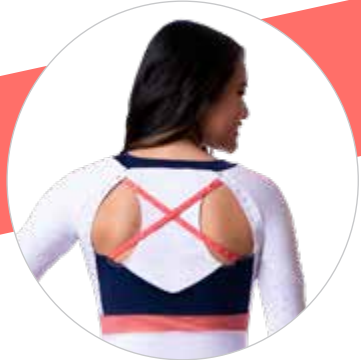

A

B

<i>New</i>	B. 3622	Top	$124.00
		(Embellished as Shown)	$196.00
<i>New</i>	3621	Skort	$66.00
		(Embellished as Shown)	$80.00

A. 3028	Top	$124.00
	(Embellished as Shown)	$183.00
8388	Low Rise Skort	$66.00
	(Embellished as Shown)	$80.00