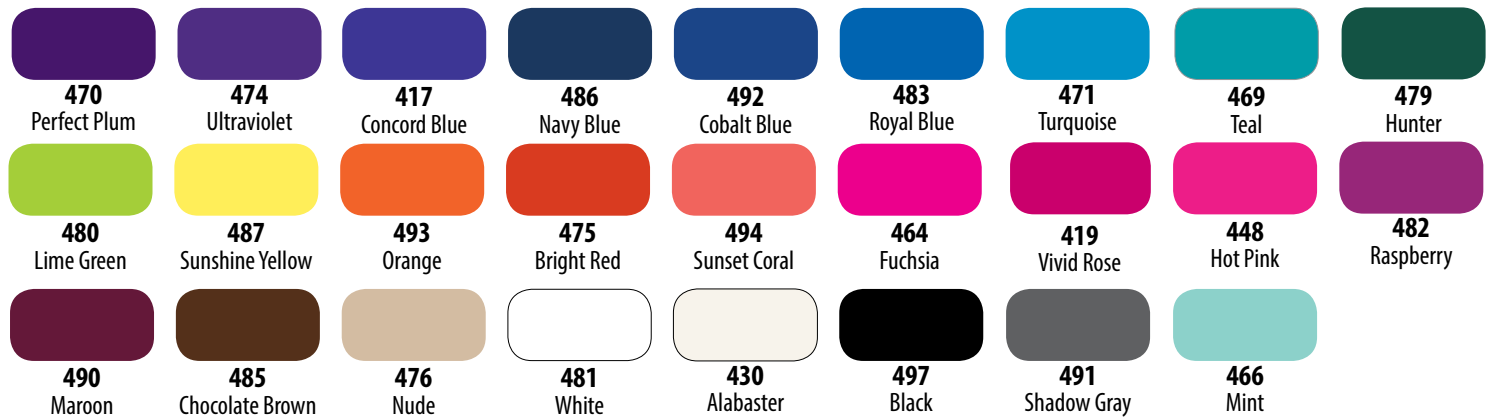

SILKSKYN

Silkskyn is a high-tech nylon spandex uniquely suited to the demands of the sport. Advanced microfiber design offers outstanding breathability. The stretch is comfortable, yet firm, providing extra support. 91% Nylon/9% Spandex