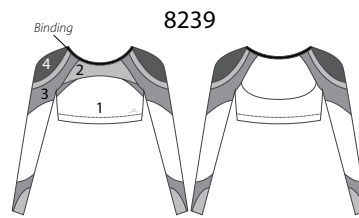

All Star Matching Tops

All Star LS Full Length Tops & Crop Tops

All Star Leotards & Shrugs

Not Shown in Catalog

Not Shown in Catalog

All Star Men's Tops & Bottoms

Inseam:
MC 25 1/4", MA 33 1/2"
Front Rise:
MC 9 1/4", MA 13"