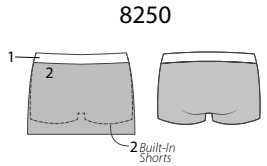

All Star Skirts, Skorts & Shorts

8424

8463

New
3621

New
3623

7103

7260

7261

7604

8197

8250

8255

8257

8299

8300

8381

8388

8448

1699

Not Shown in Catalog

Inseam:
MC 1 7/8", MA 2 3/4"
Front Rise (Including Waistband):
MC 5 3/4", MA 7 1/4"

7041

7917

7994

Inseam:
MC 2 1/4", MA 3 3/4"
Front Rise (Including Waistband):
MC 5 3/4", MA 6 1/2"

7998

Not Shown in Catalog

All Star Capris & Leggings

1614

1619

Inseam:
MC 13 3/4", MA 17"
Front Rise:
MC 5 3/4", MA 7"

New
3216

Inseam:
MC 15 3/4", MA 17 1/8"
Front Rise:
MC 7 1/8", MA 8 3/8"

7156

Inseam:
MC 15 3/4", MA 17 1/2"
Front Rise:
MC 6 7/8", MA 8 3/4"

7966

Inseam:
MC 15 1/2", MA 19 1/4"
Front Rise:
MC 7 1/4", MA 8 3/4"

7042

Inseam:
MC 21 3/4", MA 27 3/4"
Front Rise:
MC 7 1/2", MA 8 3/4"