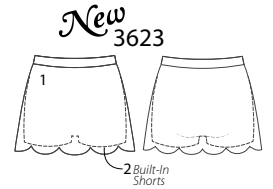

All Star Skirts, Skorts & Shorts

8424

8463

New
3621

New
3623

7103

7260

7261

7604

8197

8250

8255

8257

8299

8300

8381

8388

8448

1699

Not Shown in Catalog

Inseam:
MC 1 7/8", MA 2 3/4"
Front Rise (Including Waistband):
MC 5 3/4", MA 7 1/4"

7041

7917

7994

Inseam:
MC 2 1/4", MA 3 3/4"
Front Rise (Including Waistband):
MC 5 3/4", MA 6 1/2"

7998

Not Shown in Catalog

All Star Capris & Leggings

1614

1619

Inseam:
MC 13 3/4", MA 17"
Front Rise:
MC 5 3/4", MA 7"

New
3216

Inseam:
MC 15 3/4", MA 17 1/8"
Front Rise:
MC 7 1/8", MA 8 3/8"

7156

Inseam:
MC 15 3/4", MA 17 1/2"
Front Rise:
MC 6 7/8", MA 8 3/4"

7966

Inseam:
MC 15 1/2", MA 19 1/4"
Front Rise:
MC 7 1/4", MA 8 3/4"

7042

Inseam:
MC 21 3/4", MA 27 3/4"
Front Rise:
MC 7 1/2", MA 8 3/4"