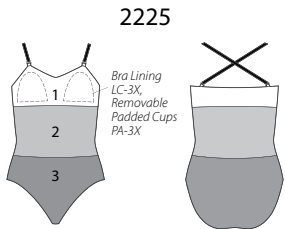

All Star Matching Tops

All Star LS Full Length Tops & Crop Tops

All Star Leotards & Shrugs

Not Shown in Catalog

Not Shown in Catalog

All Star Men's Tops & Bottoms

Inseam:
MC 25 1/4", MA 33 1/2"
Front Rise:
MC 9 1/4", MA 13"