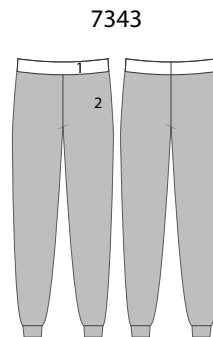

All Star Matching Tops

All Star LS Full Length Tops & Crop Tops

All Star Leotards & Shrugs

Not Shown in Catalog

Not Shown in Catalog

All Star Men's Tops & Bottoms

Inseam:
MC 25 1/4", MA 33 1/2"
Front Rise:
MC 9 1/4", MA 13"