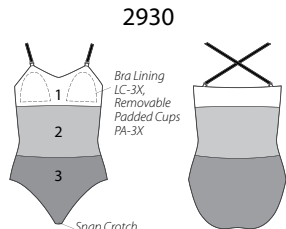

All Star Matching Tops

All Star LS Full Length Tops & Crop Tops

All Star Leotards & Shrugs

Not Shown in Catalog

Not Shown in Catalog

All Star Men's Tops & Bottoms

Inseam:
MC 25 1/4", MA 33 1/2"
Front Rise:
MC 9 1/4", MA 13"