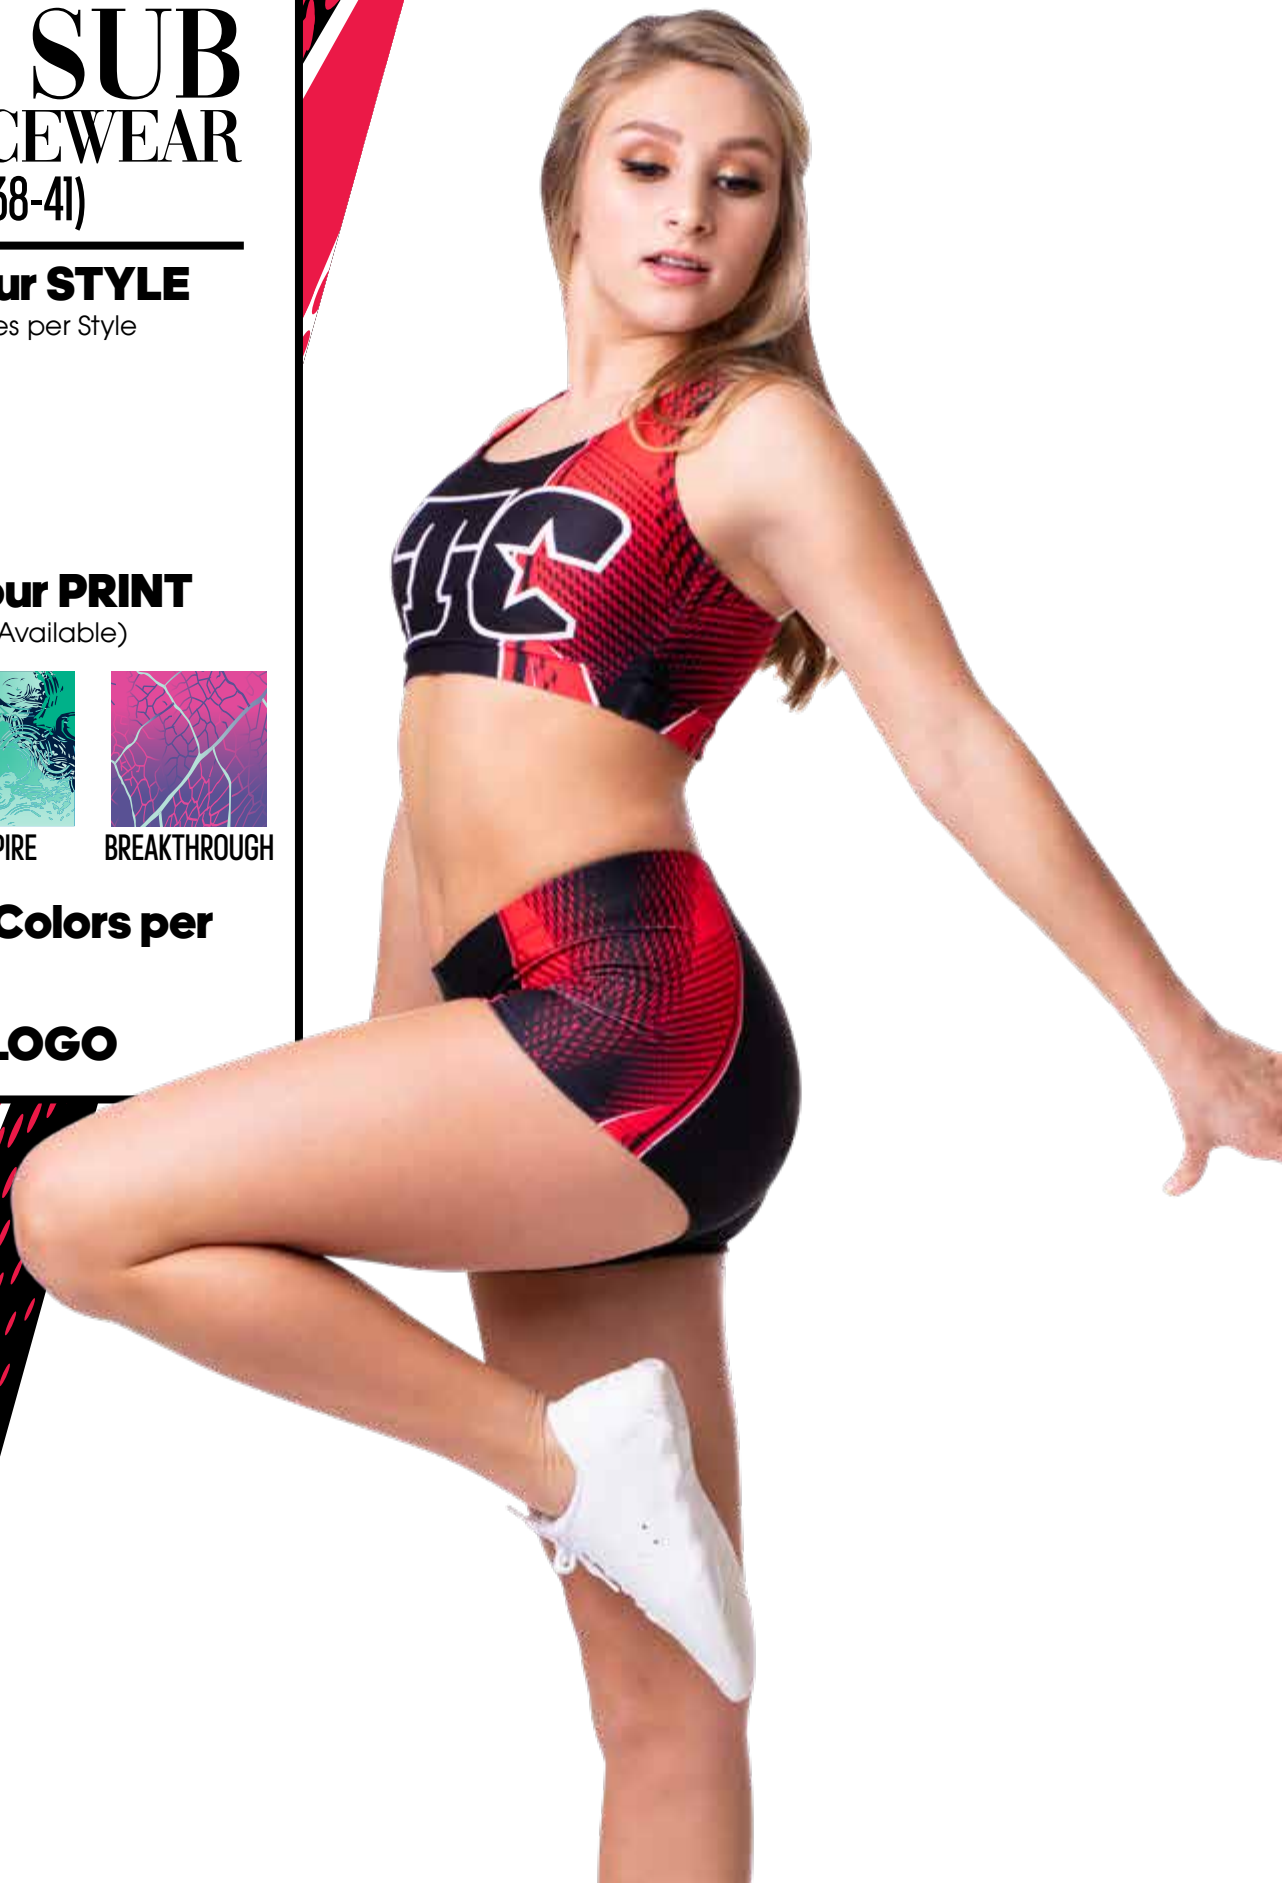

2. Choose your **PRINT**

(Solid Colors Also Available)

POWER

INSPIRE

BREAKTHROUGH

3. Choose 3 Colors per Print

4. Add your **LOGO**

POWER