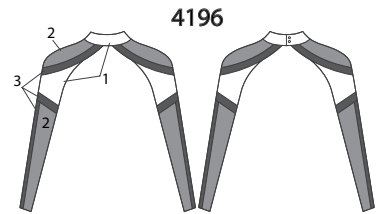

All Star Matching Tops

All Star LS Full Length Tops & Crop Tops

All Star Leotards & Shrugs

Not Shown in Catalog

Not Shown in Catalog

All Star Men's Tops & Bottoms

Inseam:
MC 25 1/4", MA 33 1/2"
Front Rise:
MC 9 1/4", MA 13"