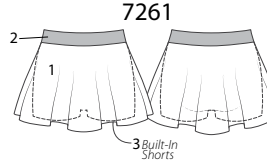

All Star Skirts, Skorts & Shorts

8424

8463

New
3621

New
3623

7103

7260

7261

7604

8197

8250

8255

8257

8299

8300

8381

8388

8448

1699

Not Shown in Catalog

Inseam:
MC 1 7/8", MA 2 3/4"
Front Rise (Including Waistband):
MC 5 3/4", MA 7 1/4"

7041

7917

7994

Inseam:
MC 2 1/4", MA 3 3/4"
Front Rise (Including Waistband):
MC 5 3/4", MA 6 1/2"

7998

Not Shown in Catalog

All Star Capris & Leggings

1614

1619

Inseam:
MC 13 3/4", MA 17"
Front Rise:
MC 5 3/4", MA 7"

New
3216

Inseam:
MC 15 3/4", MA 17 1/8"
Front Rise:
MC 7 1/8", MA 8 3/8"

7156

Inseam:
MC 15 3/4", MA 17 1/2"
Front Rise:
MC 6 7/8", MA 8 3/4"

7966

Inseam:
MC 15 1/2", MA 19 1/4"
Front Rise:
MC 7 1/4", MA 8 3/4"

7042

Inseam:
MC 21 3/4", MA 27 3/4"
Front Rise:
MC 7 1/2", MA 8 3/4"