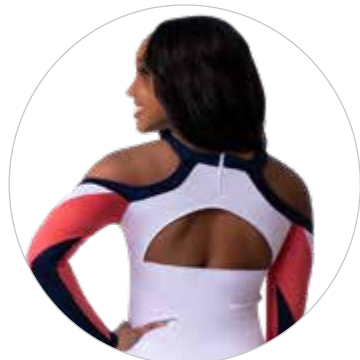

A

B

<i>New</i>	B. 3622	Top	$124.00
		(Embellished as Shown)	$196.00
<i>New</i>	3621	Skort	$66.00
		(Embellished as Shown)	$80.00

A. 3028	Top	$124.00
	(Embellished as Shown)	$183.00
8388	Low Rise Skort	$66.00
	(Embellished as Shown)	$80.00