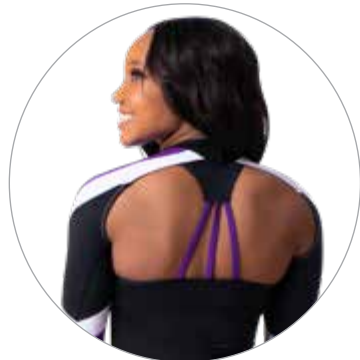

3634

Bra Top	\$48.00
Dye Sub Bra Top	\$66.00

New

3623

Skort	\$72.00
(Embellished as Shown)	\$86.00

C

A

A. 3300	Top (Embellished as Shown)	\$110.00 \$220.50
8299	Skort (Embellished as Shown)	\$60.00 \$84.00

FROM PRACTICE TO PERFORMANCE

B. 4196	Shrug (Embellished as Shown)	\$52.00 \$64.00
3044	Tank Top (Embellished as Shown)	\$36.00 \$75.00
<i>New</i> 3216	Capri (Embellished as Shown)	\$38.00 \$52.00

Day 1

Day 2