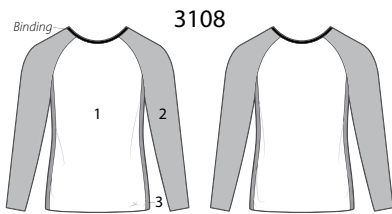

All Star Matching Tops

All Star LS Full Length Tops & Crop Tops

All Star Leotards & Shrugs

Not Shown in Catalog

Not Shown in Catalog

All Star Men's Tops & Bottoms

Inseam:
MC 25 1/4", MA 33 1/2"
Front Rise:
MC 9 1/4", MA 13"