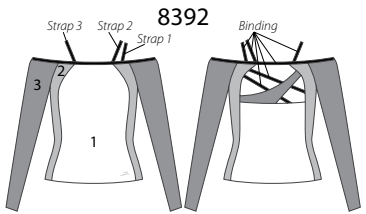

All Star Matching Tops

All Star LS Full Length Tops & Crop Tops

All Star Leotards & Shrugs

Not Shown in Catalog

Not Shown in Catalog

All Star Men's Tops & Bottoms

Inseam:
MC 25 1/4", MA 33 1/2"
Front Rise:
MC 9 1/4", MA 13"