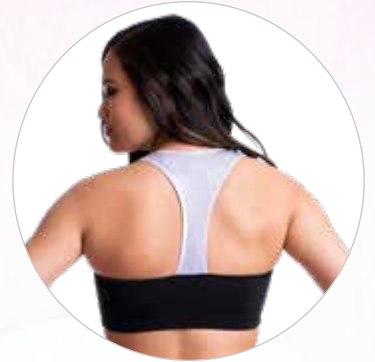

New

B. 3283	Top (Embellished as Shown)	$140.00 $206.00
3390	Bra Top (Embellished as Shown)	$24.00 $44.00
7103	Skort (Embellished as Shown)	$68.00 $82.00