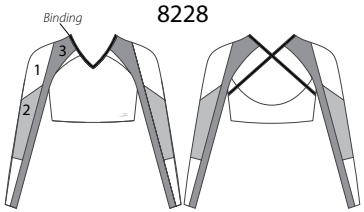

All Star Matching Tops

All Star LS Full Length Tops & Crop Tops

All Star Leotards & Shrugs

Not Shown in Catalog

Not Shown in Catalog

All Star Men's Tops & Bottoms

Inseam:
MC 25 1/4", MA 33 1/2"
Front Rise:
MC 9 1/4", MA 13"