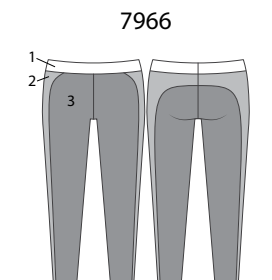

7966

Inseam:
MC 15 1/2", MA 19 1/4"
Front Rise:
MC 7 1/4", MA 8 3/4"