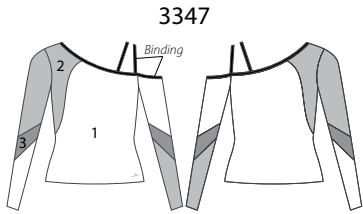

All Star Matching Tops

All Star LS Full Length Tops & Crop Tops

All Star Leotards & Shrugs

Not Shown in Catalog

Not Shown in Catalog

All Star Men's Tops & Bottoms

Inseam:
MC 25 1/4", MA 33 1/2"
Front Rise:
MC 9 1/4", MA 13"