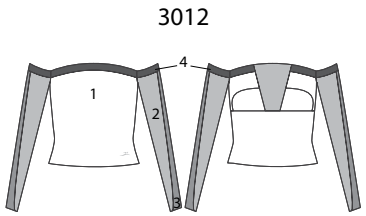

All Star Matching Tops

All Star LS Full Length Tops & Crop Tops

All Star Leotards & Shrugs

Not Shown in Catalog

Not Shown in Catalog

All Star Men's Tops & Bottoms

Inseam:
MC 25 1/4", MA 33 1/2"
Front Rise:
MC 9 1/4", MA 13"