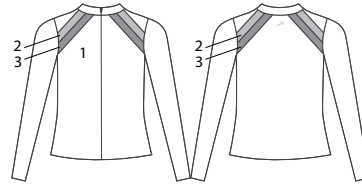

All Star Jackets

Flatlock Stitching
1268

New 3806

1608

1597

1606

Not Shown in Catalog

FABRIC CARE PRODUCTS TO SOLVE STAIN & ODOR PROBLEMS