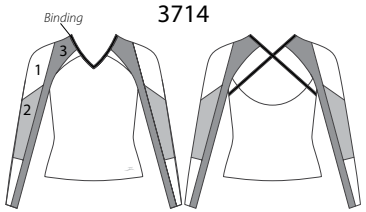

All Star Matching Tops

All Star LS Full Length Tops & Crop Tops

All Star Leotards & Shrugs

Not Shown in Catalog

Not Shown in Catalog

All Star Men's Tops & Bottoms

Inseam:
MC 25 1/4", MA 33 1/2"
Front Rise:
MC 9 1/4", MA 13"