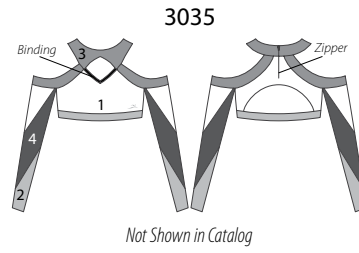

All Star Matching Tops

All Star LS Full Length Tops & Crop Tops

All Star Leotards & Shrugs

Not Shown in Catalog

Not Shown in Catalog

All Star Men's Tops & Bottoms

Inseam:
MC 25 1/4", MA 33 1/2"
Front Rise:
MC 9 1/4", MA 13"