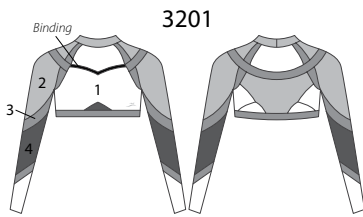

All Star Matching Tops

All Star LS Full Length Tops & Crop Tops

All Star Leotards & Shrugs

Not Shown in Catalog

Not Shown in Catalog

All Star Men's Tops & Bottoms

Inseam:
MC 25 1/4", MA 33 1/2"
Front Rise:
MC 9 1/4", MA 13"