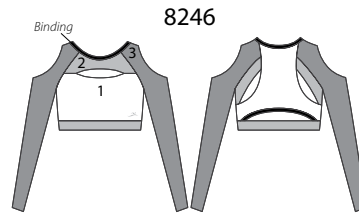

All Star Matching Tops

All Star LS Full Length Tops & Crop Tops

All Star Leotards & Shrugs

Not Shown in Catalog

Not Shown in Catalog

All Star Men's Tops & Bottoms

Inseam:
MC 25 1/4", MA 33 1/2"
Front Rise:
MC 9 1/4", MA 13"