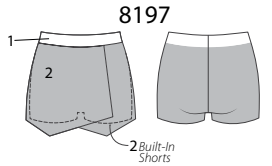

All Star Skirts, Skorts & Shorts

8424

8463

New
3621

New
3623

7103

7260

7261

7604

8197

8250

8255

8257

8299

8300

8381

8388

8448

1699

Not Shown in Catalog

Inseam:
MC 1 7/8", MA 2 3/4"
Front Rise (Including Waistband):
MC 5 3/4", MA 7 1/4"

7041

7917

7994

Inseam:
MC 2 1/4", MA 3 3/4"
Front Rise (Including Waistband):
MC 5 3/4", MA 6 1/2"

7998

Not Shown in Catalog

All Star Capris & Leggings

1614

1619

Inseam:
MC 13 3/4", MA 17"
Front Rise:
MC 5 3/4", MA 7"

New
3216

Inseam:
MC 15 3/4", MA 17 1/8"
Front Rise:
MC 7 1/8", MA 8 3/8"

7156

Inseam:
MC 15 3/4", MA 17 1/2"
Front Rise:
MC 6 7/8", MA 8 3/4"

7966

Inseam:
MC 15 1/2", MA 19 1/4"
Front Rise:
MC 7 1/4", MA 8 3/4"

7042

Inseam:
MC 21 3/4", MA 27 3/4"
Front Rise:
MC 7 1/2", MA 8 3/4"