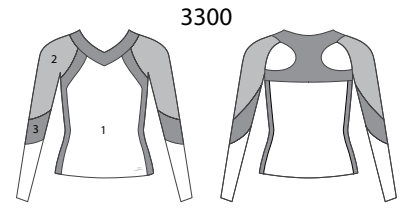

All Star Matching Tops

All Star LS Full Length Tops & Crop Tops

All Star Leotards & Shrugs

Not Shown in Catalog

Not Shown in Catalog

All Star Men's Tops & Bottoms

Inseam:
MC 25 1/4", MA 33 1/2"
Front Rise:
MC 9 1/4", MA 13"