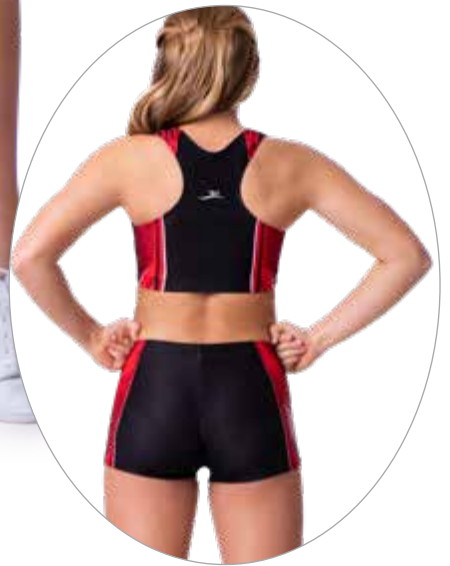

POWER

A

B

A. 1408 Dye Sub Tank $40.00
Tank Top $32.00

1619 Dye Sub Capri $50.00
Capri $34.00

B. 3120 Dye Sub Top $32.00
Bra Top $16.00

7917 Dye Sub Short $30.00
Short $15.00