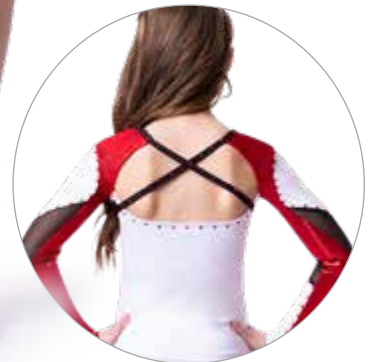

B

B. 8228	Crop Top (Embellished as Shown)	$104.00 $207.00
8448	Skort (Embellished as Shown)	$66.00 $90.00

C

C. 3714	Top (Embellished as Shown)	$110.00 $213.00
8448	Skort (Embellished as Shown)	$66.00 $90.00