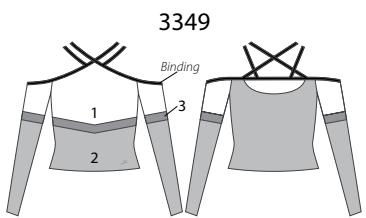

All Star Matching Tops

All Star LS Full Length Tops & Crop Tops

All Star Leotards & Shrugs

Not Shown in Catalog

Not Shown in Catalog

All Star Men's Tops & Bottoms

Inseam:
MC 25 1/4", MA 33 1/2"
Front Rise:
MC 9 1/4", MA 13"