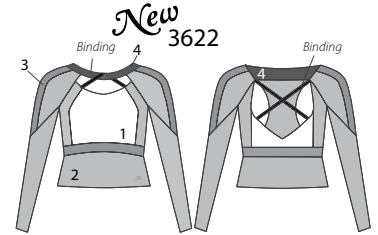

All Star Matching Tops

All Star LS Full Length Tops & Crop Tops

All Star Leotards & Shrugs

Not Shown in Catalog

Not Shown in Catalog

All Star Men's Tops & Bottoms

Inseam:
MC 25 1/4", MA 33 1/2"
Front Rise:
MC 9 1/4", MA 13"