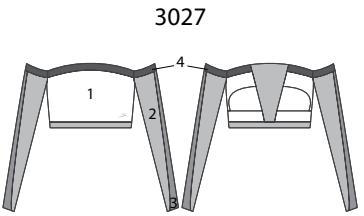

All Star Matching Tops

All Star LS Full Length Tops & Crop Tops

All Star Leotards & Shrugs

Not Shown in Catalog

Not Shown in Catalog

All Star Men's Tops & Bottoms

Inseam:
MC 25 1/4", MA 33 1/2"
Front Rise:
MC 9 1/4", MA 13"