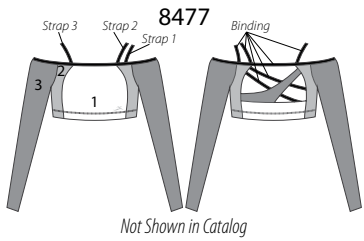

All Star Matching Tops

All Star LS Full Length Tops & Crop Tops

All Star Leotards & Shrugs

Not Shown in Catalog

Not Shown in Catalog

All Star Men's Tops & Bottoms

Inseam:
MC 25 1/4", MA 33 1/2"
Front Rise:
MC 9 1/4", MA 13"