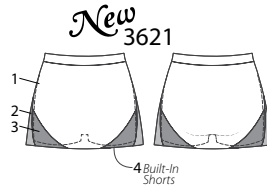

All Star Skirts, Skorts & Shorts

8424

8463

New
3621

New
3623

7103

7260

7261

7604

8197

8250

8255

8257

8299

8300

8381

8388

8448

1699

Not Shown in Catalog

Inseam:
MC 1 7/8", MA 2 3/4"
Front Rise (Including Waistband):
MC 5 3/4", MA 7 1/4"

7041

7917

7994

Inseam:
MC 2 1/4", MA 3 3/4"
Front Rise (Including Waistband):
MC 5 3/4", MA 6 1/2"

7998

Not Shown in Catalog

All Star Capris & Leggings

1614

1619

Inseam:
MC 13 3/4", MA 17"
Front Rise:
MC 5 3/4", MA 7"

New
3216

Inseam:
MC 15 3/4", MA 17 1/8"
Front Rise:
MC 7 1/8", MA 8 3/8"

7156

Inseam:
MC 15 3/4", MA 17 1/2"
Front Rise:
MC 6 7/8", MA 8 3/4"

7966

Inseam:
MC 15 1/2", MA 19 1/4"
Front Rise:
MC 7 1/4", MA 8 3/4"

7042

Inseam:
MC 21 3/4", MA 27 3/4"
Front Rise:
MC 7 1/2", MA 8 3/4"