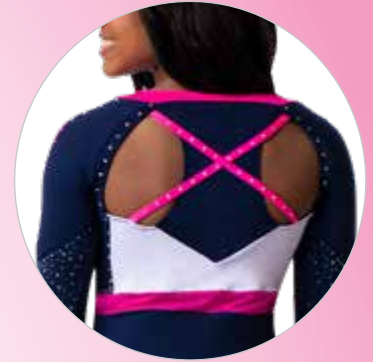

ONE DREAM

C

D

C. 9361	Top (Embellished as Shown)	\$50.00 \$64.00
8250	Skort	\$66.00
<i>New</i>		
D. 3192	Top (Embellished as Shown)	\$80.00 \$94.00
8300	Skort	\$66.00

BUILT TO MOVE

New

A. 3622

Top
(Embellished as Shown)