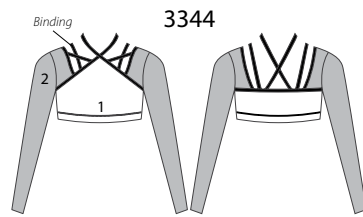

All Star Matching Tops

All Star LS Full Length Tops & Crop Tops

All Star Leotards & Shrugs

Not Shown in Catalog

Not Shown in Catalog

All Star Men's Tops & Bottoms

Inseam:
MC 25 1/4", MA 33 1/2"
Front Rise:
MC 9 1/4", MA 13"