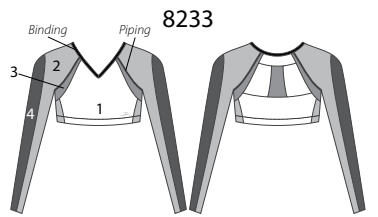

All Star Matching Tops

All Star LS Full Length Tops & Crop Tops

All Star Leotards & Shrugs

Not Shown in Catalog

Not Shown in Catalog

All Star Men's Tops & Bottoms

Inseam:
MC 25 1/4", MA 33 1/2"
Front Rise:
MC 9 1/4", MA 13"