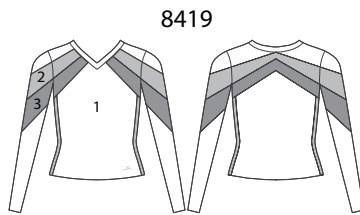

All Star Matching Tops

All Star LS Full Length Tops & Crop Tops

All Star Leotards & Shrugs

Not Shown in Catalog

Not Shown in Catalog

All Star Men's Tops & Bottoms

Inseam:
MC 25 1/4", MA 33 1/2"
Front Rise:
MC 9 1/4", MA 13"