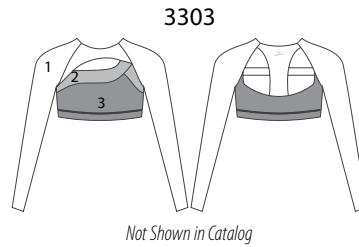

All Star Matching Tops

All Star LS Full Length Tops & Crop Tops

All Star Leotards & Shrugs

Not Shown in Catalog

Not Shown in Catalog

All Star Men's Tops & Bottoms

Inseam:
MC 25 1/4", MA 33 1/2"
Front Rise:
MC 9 1/4", MA 13"