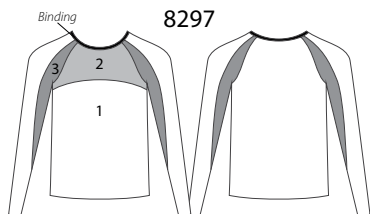

All Star Matching Tops

All Star LS Full Length Tops & Crop Tops

All Star Leotards & Shrugs

Not Shown in Catalog

Not Shown in Catalog

All Star Men's Tops & Bottoms

Inseam:
MC 25 1/4", MA 33 1/2"
Front Rise:
MC 9 1/4", MA 13"