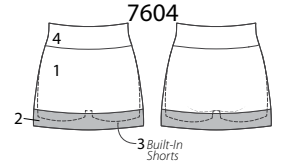

All Star Skirts, Skorts & Shorts

8424

8463

New
3621

New
3623

7103

7260

7261

7604

8197

8250

8255

8257

8299

8300

8381

8388

8448

1699

Not Shown in Catalog

Inseam:
MC 1 7/8", MA 2 3/4"
Front Rise (Including Waistband):
MC 5 3/4", MA 7 1/4"

7041

7917

7994

Inseam:
MC 2 1/4", MA 3 3/4"
Front Rise (Including Waistband):
MC 5 3/4", MA 6 1/2"

7998

Not Shown in Catalog

All Star Capris & Leggings

1614

1619

Inseam:
MC 13 3/4", MA 17"
Front Rise:
MC 5 3/4", MA 7"

New
3216

Inseam:
MC 15 3/4", MA 17 1/8"
Front Rise:
MC 7 1/8", MA 8 3/8"

7156

Inseam:
MC 15 3/4", MA 17 1/2"
Front Rise:
MC 6 7/8", MA 8 3/4"

7966

Inseam:
MC 15 1/2", MA 19 1/4"
Front Rise:
MC 7 1/4", MA 8 3/4"

7042

Inseam:
MC 21 3/4", MA 27 3/4"
Front Rise:
MC 7 1/2", MA 8 3/4"