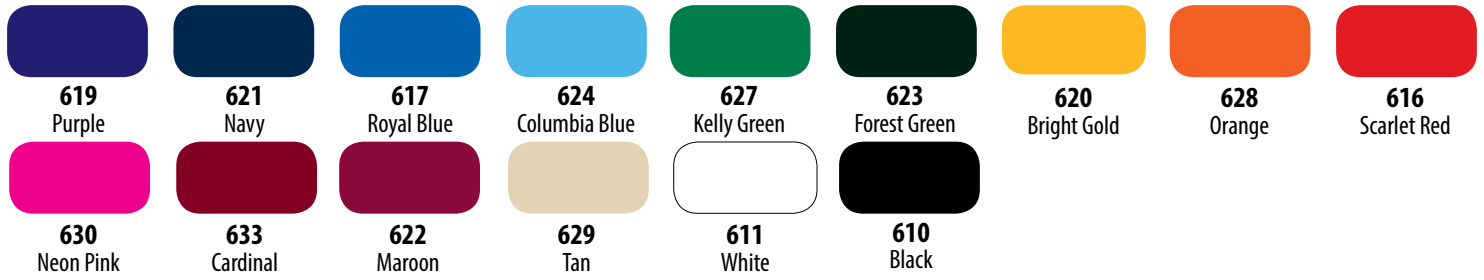

FABRICS

DRI-LINE

Dri-Line Microfiber yarn allows fabric to breathe and wick moisture away from your body. 90% Microfiber Polyester/10% Spandex