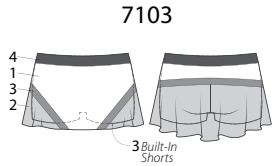

All Star Skirts, Skorts & Shorts

8424

8463

New
3621

New
3623

7103

7260

7261

7604

8197

8250

8255

8257

8299

8300

8381

8388

8448

1699

Not Shown in Catalog

Inseam:
MC 1 7/8", MA 2 3/4"
Front Rise (Including Waistband):
MC 5 3/4", MA 7 1/4"

7041

7917

7994

Inseam:
MC 2 1/4", MA 3 3/4"
Front Rise (Including Waistband):
MC 5 3/4", MA 6 1/2"

7998

Not Shown in Catalog

All Star Capris & Leggings

1614

1619

Inseam:
MC 13 3/4", MA 17"
Front Rise:
MC 5 3/4", MA 7"

New
3216

Inseam:
MC 15 3/4", MA 17 1/8"
Front Rise:
MC 7 1/8", MA 8 3/8"

7156

Inseam:
MC 15 3/4", MA 17 1/2"
Front Rise:
MC 6 7/8", MA 8 3/4"

7966

Inseam:
MC 15 1/2", MA 19 1/4"
Front Rise:
MC 7 1/4", MA 8 3/4"

7042

Inseam:
MC 21 3/4", MA 27 3/4"
Front Rise:
MC 7 1/2", MA 8 3/4"