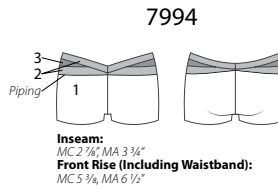

7994

Inseam:
MC 2 1/4", MA 3 3/4"
Front Rise (Including Waistband):
MC 5 3/4", MA 6 1/2"