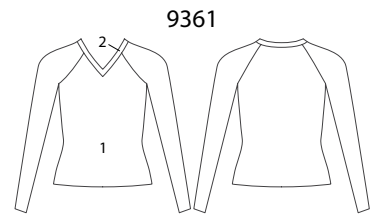

All Star Matching Tops

All Star LS Full Length Tops & Crop Tops

All Star Leotards & Shrugs

Not Shown in Catalog

Not Shown in Catalog

All Star Men's Tops & Bottoms

Inseam:
MC 25 1/4", MA 33 1/2"
Front Rise:
MC 9 1/4", MA 13"