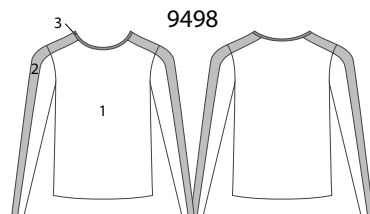

All Star Matching Tops

All Star LS Full Length Tops & Crop Tops

All Star Leotards & Shrugs

Not Shown in Catalog

Not Shown in Catalog

All Star Men's Tops & Bottoms

Inseam:
MC 25 1/4", MA 33 1/2"
Front Rise:
MC 9 1/4", MA 13"