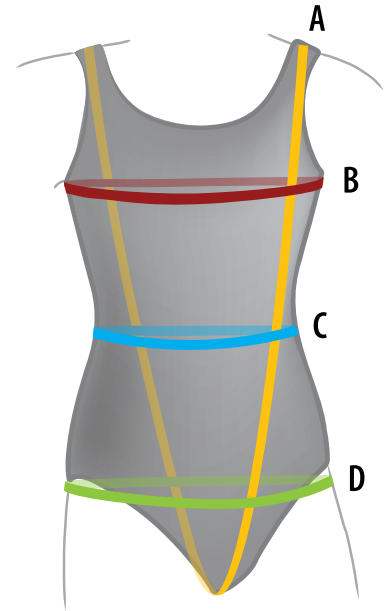

2930 \$44.00
 Illusion Leo with
 Snap Crotch and
 Removable Padded Cups
 SC IC MC LC
 PA SA MA LA XL
 1X 2X 3X
 Bra Lining LC-3X
 Cups PA-3X
 Clear Adjustable
 Shoulder Straps

Strap Configurations for Convertible Strap Bra Tops 2493 and 2497

STANDARD FEATURES

ALL STAR BASICS

- Tops noted if there are crop/long length styles. Bottoms noted with skirt (without brief), skirt with brief, skort (with boycut shorts), or shorts.
- Choose your combination of Dri-Line and Shine On colors as well as Silkskyn or mesh.
- Choose your custom embellishment of fabric lettering, crystals, spangle or rhinestone appliques at an additional charge.
- Sizes range from XSC through XLA unless noted otherwise. Select styles are available in plus (1X-3X) sizes.
- Standard skirt lengths are: MC 10 ½, MA 13 ¼

HOW TO MEASURE

- A) Girth:** Measure from the center of the shoulder, down the front, through the legs, and up the back to the starting point on the opposite shoulder.
- B) Bust/Chest:** With arms down, measure around the fullest part of the chest.
- C) Waist:** Measure around the body at the natural waistline.
- D) Hips:** Measure around the body at the fullest part of the seat.
- E) Back Length:** Measure from the most prominent bone at base of neck to the natural waistline.
- F) Skirt Length:** Measure from natural waistline to desired skirt length.