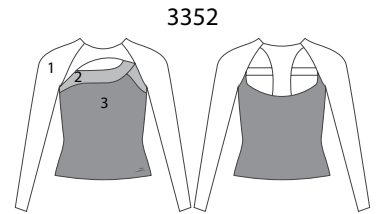

All Star Matching Tops

All Star LS Full Length Tops & Crop Tops

All Star Leotards & Shrugs

Not Shown in Catalog

Not Shown in Catalog

All Star Men's Tops & Bottoms

Inseam:
MC 25 1/4", MA 33 1/2"
Front Rise:
MC 9 1/4", MA 13"