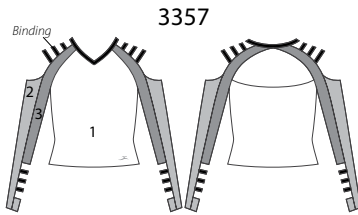

All Star Matching Tops

All Star LS Full Length Tops & Crop Tops

All Star Leotards & Shrugs

Not Shown in Catalog

Not Shown in Catalog

All Star Men's Tops & Bottoms

Inseam:
MC 25 1/4", MA 33 1/2"
Front Rise:
MC 9 1/4", MA 13"