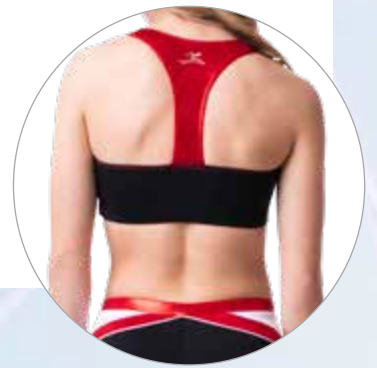

A. 3237	Bra Top (Embellished as Shown)	$32.00 $50.00
7041	High Waisted Short	$32.00
B. 3390	Bra Top (Embellished as Shown)	$24.00 $38.00
7994	Short	$40.00