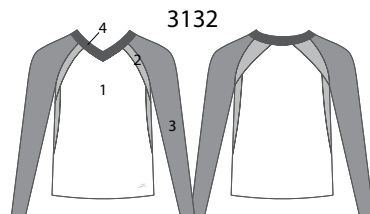

All Star Matching Tops

All Star LS Full Length Tops & Crop Tops

All Star Leotards & Shrugs

Not Shown in Catalog

Not Shown in Catalog

All Star Men's Tops & Bottoms

Inseam:
MC 25 1/4", MA 33 1/2"
Front Rise:
MC 9 1/4", MA 13"