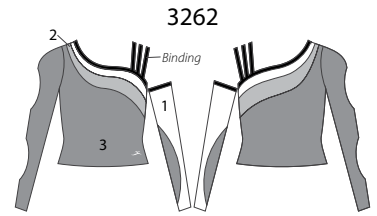

All Star Matching Tops

All Star LS Full Length Tops & Crop Tops

All Star Leotards & Shrugs

Not Shown in Catalog

Not Shown in Catalog

All Star Men's Tops & Bottoms

Inseam:
MC 25 1/4", MA 33 1/2"
Front Rise:
MC 9 1/4", MA 13"