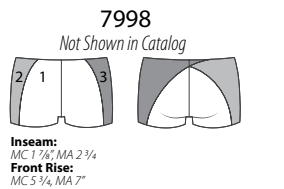

7998

Not Shown in Catalog