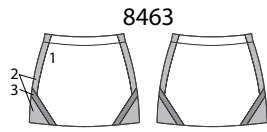

All Star Skirts, Skorts & Shorts

8424

8463

New
3621

New
3623

7103

7260

7261

7604

8197

8250

8255

8257

8299

8300

8381

8388

8448

1699

Not Shown in Catalog

Inseam:
MC 1 7/8", MA 2 3/4"
Front Rise (Including Waistband):
MC 5 3/4", MA 7 1/4"

7041

7917

7994

Inseam:
MC 2 1/4", MA 3 3/4"
Front Rise (Including Waistband):
MC 5 3/4", MA 6 1/2"

7998

Not Shown in Catalog

All Star Capris & Leggings

1614

1619

Inseam:
MC 13 3/4", MA 17"
Front Rise:
MC 5 3/4", MA 7"

New
3216

Inseam:
MC 15 3/4", MA 17 1/8"
Front Rise:
MC 7 1/8", MA 8 3/8"

7156

Inseam:
MC 15 3/4", MA 17 1/2"
Front Rise:
MC 6 7/8", MA 8 3/4"

7966

Inseam:
MC 15 1/2", MA 19 1/4"
Front Rise:
MC 7 1/4", MA 8 3/4"

7042

Inseam:
MC 21 3/4", MA 27 3/4"
Front Rise:
MC 7 1/2", MA 8 3/4"