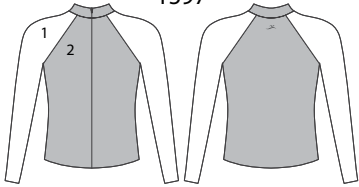

All Star Jackets

Flatlock Stitching
1268

New 3806

1608

1597

1606

Not Shown in Catalog

FABRIC CARE PRODUCTS TO SOLVE STAIN & ODOR PROBLEMS