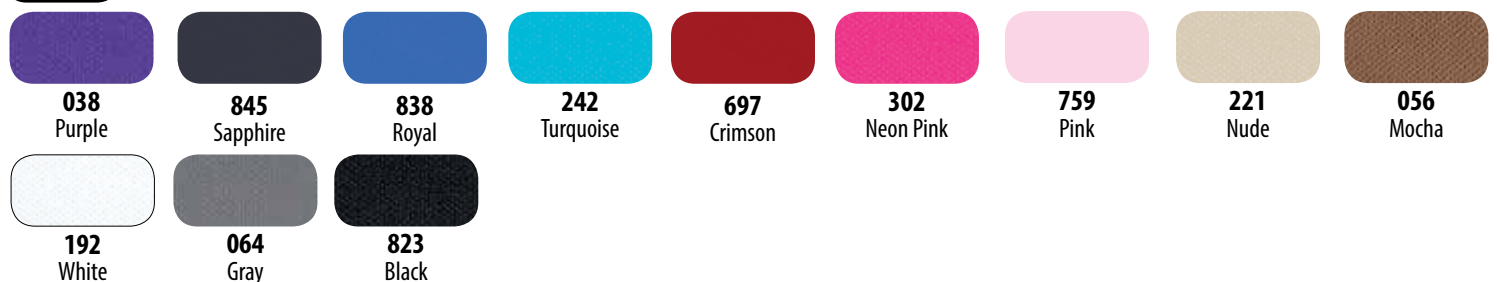

MESH

80% Polyester/20% Spandex -or- 80% Nylon/20% Spandex