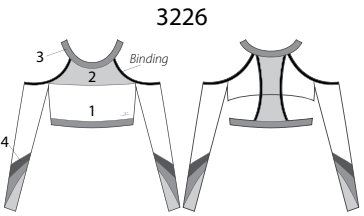

All Star Matching Tops

All Star LS Full Length Tops & Crop Tops

All Star Leotards & Shrugs

Not Shown in Catalog

Not Shown in Catalog

All Star Men's Tops & Bottoms

Inseam:
MC 25 1/4", MA 33 1/2"
Front Rise:
MC 9 1/4", MA 13"