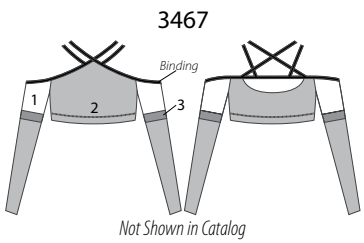

All Star Matching Tops

All Star LS Full Length Tops & Crop Tops

All Star Leotards & Shrugs

Not Shown in Catalog

Not Shown in Catalog

All Star Men's Tops & Bottoms

Inseam:
MC 25 1/4", MA 33 1/2"
Front Rise:
MC 9 1/4", MA 13"