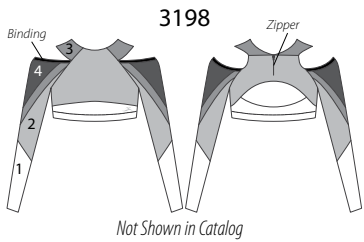

All Star Matching Tops

All Star LS Full Length Tops & Crop Tops

All Star Leotards & Shrugs

Not Shown in Catalog

Not Shown in Catalog

All Star Men's Tops & Bottoms

Inseam:
MC 25 1/4", MA 33 1/2"
Front Rise:
MC 9 1/4", MA 13"