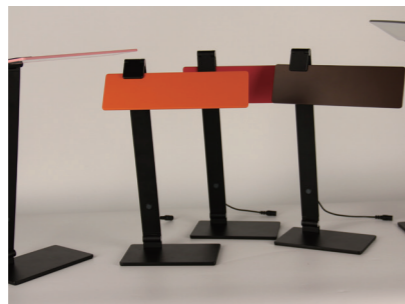

Rainbow

Table Lights

NEW
PRODUCT
LAUNCH

Rainbow three

Rainbow three

Model	HY-21T16
Power	14W
Material	aluminium+metal
CCT	3000K
Lumen	400lux
Dimension	L190*W120*H415mm

Input/Output	100-240V Max 50/60Hz / DC24V, 1 A
Life Time	25000 hours

Color Options

- Pink
- Red
- Brown
- Black

Rainbow

Table Lights

NEW
PRODUCT
LAUNCH

Rainbow four

Rainbow four

Model	HY-33T10
Power	10W
Material	aluminium+metal
CCT	3000K
Lumen	350lux
Dimension	L160*W120*H465mm