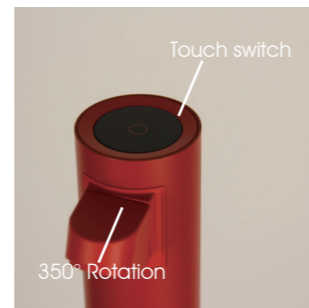

Color Options

- White
- Orange
- Pink
- Red
- Grey
- Brown

Rainbow one

Model	HY-13F23
Power	4W (2W+2W)
Material	aluminium + plastic
CCT	2700K / 3000K /4000K
Lumen	400lux
Dimension	D70*L40*H295mm

Input/Output 5V, 1A rechargeable , 1Ra≥800mAh capacity battery
Life Time about 2.5 hours in high light and about 12 hours in low light

Color Options

- Orange
- Pink
- Red
- Grey
- Brown
- Black

Rainbow

Table Lights

NEW
PRODUCT
LAUNCH

Rainbow tuo

Rainbow two

Model	HY-13T25
Power	2.5W
Material	plastic shade and base, aluminium tube
CCT	2700K / 3000K / 4000K
Lumen	300lux
Dimension	H313*D100*L100mm

Input/Output	5V, 1A rechargeable , 1800mAh capacity battery
Life Time	2.5 hours in high about 4 hours in high light and about 10 hours in low light

Color Options

- White
- Orange
- Pink
- Red
- Grey
- Brown
- Black

Rainbow

Table Lights

NEW
PRODUCT
LAUNCH

Rainbow three

Rainbow three

Model	HY-21T16
Power	14W
Material	aluminium+metal
CCT	3000K
Lumen	400lux
Dimension	L190*W120*H415mm

Input/Output	100-240V Max 50/60Hz / DC24V, 1 A
Life Time	25000 hours