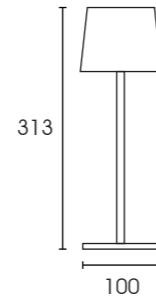

Rainbow

Table Lights

Rainbow one

Rainbow one

Model	HY-13T23
Power	4W(2W+2W)
Material	Aluminum+PC
CCT	2700K / 3000K /4000K
Lumen	400lux
Dimension	L70xW40xH295mm

Input/Output 5V, 1A rechargeable , 1Ra≥800mAh capacity battery
 Life Time 2.5 hours in high light, 12 hours in low light

Color Options

- Orange
- Pink
- Red
- Grey
- Brown
- Black

Rainbow

Table Lights

NEW
PRODUCT
LAUNCH

Rainbow tuo

Rainbow two

Model	HY-13T25
Power	2.5W
Material	plastic shade and base, aluminium tube
CCT	2700K / 3000K / 4000K
Lumen	300lux
Dimension	H313*D100*L100mm

Rainbow

Table Lights

NEW
PRODUCT
LAUNCH

Rainbow three

Rainbow three

Model	HY-21T16
Power	14W
Material	aluminium+metal
CCT	3000K
Lumen	400lux
Dimension	L190*W120*H415mm

Input/Output	100-240V Max 50/60Hz / DC24V, 1 A
Life Time	25000 hours

Rainbow seven

Rainbow seven

Model	HY-50T1
Power	10W
Material	aluminium+metal
CCT	3000K
Lumen	
Dimension	L.150*W.150*H.510mm

Input/Output	100-240V /DC12V
Life Time	25000 hours

Color Options

- White
- Orange
- Pink
- Red
- Yellow
- Black