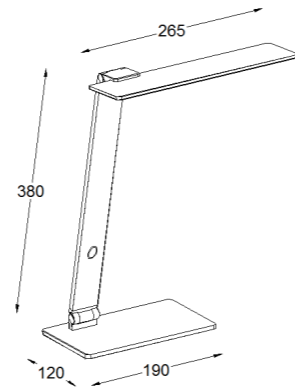

Rainbow

Table Lights

NEW
PRODUCT
LAUNCH

Rainbow three

Rainbow three

Model	HY-21T16
Power	14W
Material	aluminium+metal
CCT	3000K
Lumen	400lux
Dimension	L190*W120*H415mm

Input/Output	100-240V Max 50/60Hz / DC24V, 1 A
Life Time	25000 hours

Color Options

- Pink
- Red
- Brown
- Black

Rainbow

Table Lights

NEW
PRODUCT
LAUNCH

Rainbow four

Rainbow four

Model	HY-33T10
Power	10W
Material	aluminium+metal
CCT	3000K
Lumen	350lux
Dimension	L160*W120*H465mm