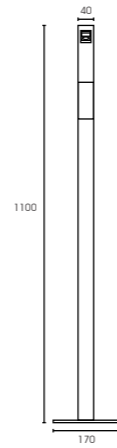

Rainbow

Table Lights

Rainbow one

Rainbow one

Model	HY-13T23
Power	4W(2W+2W)
Material	Aluminum+PC
CCT	2700K / 3000K /4000K
Lumen	400lux
Dimension	L70xW40xH295mm

Input/Output 5V, 1A rechargeable , 1Ra≥800mAh capacity battery
 Life Time 2.5 hours in high light, 12 hours in low light

Color Options

- White
- Orange
- Pink
- Red
- Grey
- Brown

Rainbow one

Model	HY-13F23
Power	4W (2W+2W)
Material	aluminium + plastic
CCT	2700K / 3000K /4000K
Lumen	400lux
Dimension	D70*L40*H295mm

Input/Output 5V, 1A rechargeable , 1Ra≥800mAh capacity battery
Life Time about 2.5 hours in high light and about 12 hours in low light

Color Options

- Orange
- Pink
- Red
- Grey
- Brown
- Black

Rainbow

Table Lights

NEW
PRODUCT
LAUNCH

Rainbow tuo

Rainbow two

Model	HY-13T25
Power	2.5W
Material	plastic shade and base, aluminium tube
CCT	2700K / 3000K / 4000K
Lumen	300lux
Dimension	H313*D100*L100mm

Rainbow

Table Lights

NEW
PRODUCT
LAUNCH

Rainbow three

Rainbow three

Model	HY-21T16
Power	14W
Material	aluminium+metal
CCT	3000K
Lumen	400lux
Dimension	L190*W120*H415mm

Input/Output	100-240V Max 50/60Hz / DC24V, 1 A
Life Time	25000 hours