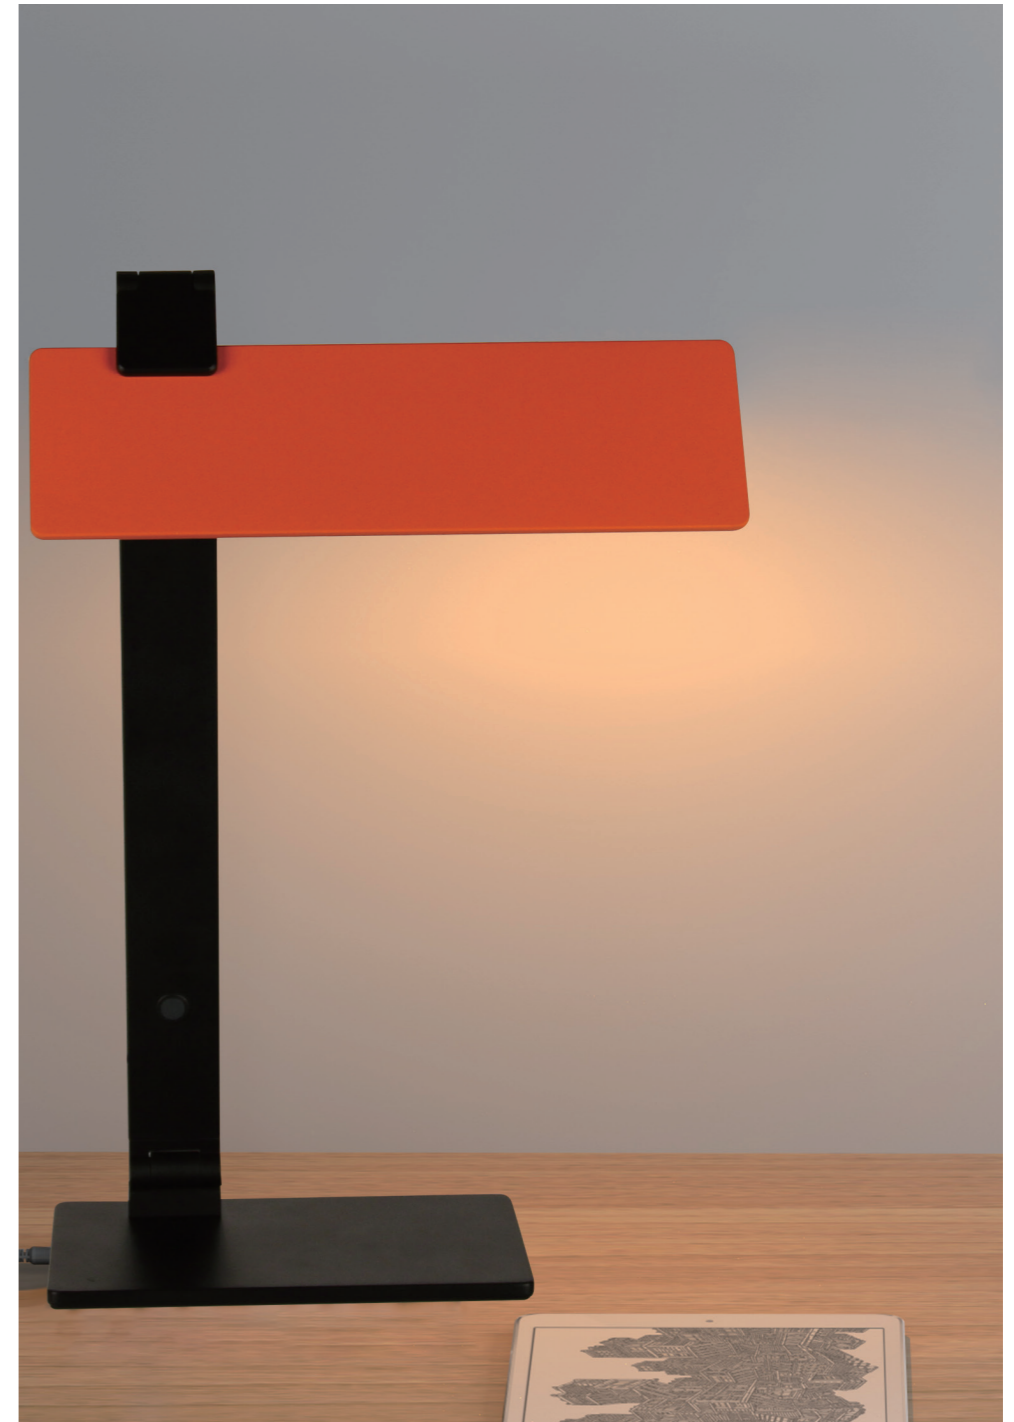

Color Options

- Orange
- Pink
- Red
- Grey
- Brown
- Black

Rainbow

Table Lights

NEW
PRODUCT
LAUNCH

Rainbow tuo

Rainbow two

Model	HY-13T25
Power	2.5W
Material	plastic shade and base, aluminium tube
CCT	2700K / 3000K / 4000K
Lumen	300lux
Dimension	H313*D100*L100mm

Rainbow

Table Lights

NEW
PRODUCT
LAUNCH

Rainbow three

Rainbow three

Model	HY-21T16
Power	14W
Material	aluminium+metal
CCT	3000K
Lumen	400lux
Dimension	L190*W120*H415mm

Input/Output	100-240V Max 50/60Hz / DC24V, 1 A
Life Time	25000 hours

Color Options

- Pink
- Red
- Brown
- Black

Rainbow

Table Lights

NEW
PRODUCT
LAUNCH

Rainbow four

Rainbow four

Model	HY-33T10
Power	10W
Material	aluminium+metal
CCT	3000K
Lumen	350lux
Dimension	L160*W120*H465mm

Input/Output	100-240V Max 50/60Hz / DC24V, 0.5A
Life Time	25000 hours

Color Options

- Orange
- Pink
- Red
- Grey
- Brown
- Black

Rainbow

Table Lights

NEW
PRODUCT
LAUNCH

Rainbow five

Model	HY-33T11
Power	10W
Material	aluminium+metal
CCT	3000K
Lumen	350lux
Dimension	L155*W155*H465mm