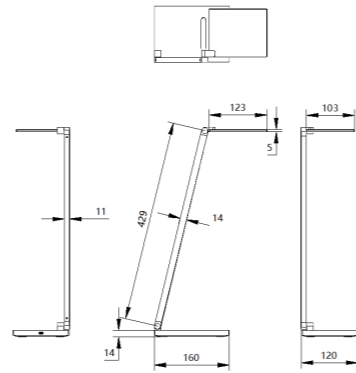

Rainbow

Table Lights

NEW
PRODUCT
LAUNCH

Rainbow three

Rainbow three

Model	HY-21T16
Power	14W
Material	aluminium+metal
CCT	3000K
Lumen	400lux
Dimension	L190*W120*H415mm

Input/Output	100-240V Max 50/60Hz / DC24V, 1 A
Life Time	25000 hours

Color Options

- Pink
- Red
- Brown
- Black

Rainbow

Table Lights

NEW
PRODUCT
LAUNCH

Rainbow four

Rainbow four

Model	HY-33T10
Power	10W
Material	aluminium+metal
CCT	3000K
Lumen	350lux
Dimension	L160*W120*H465mm