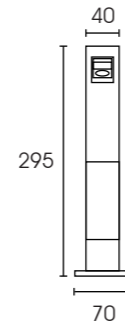

Rainbow

Table Lights

Rainbow one

Rainbow one

Model	HY-13T23
Power	4W(2W+2W)
Material	Aluminum+PC
CCT	2700K / 3000K /4000K
Lumen	400lux
Dimension	L70xW40xH295mm

Input/Output 5V, 1A rechargeable , 1Ra≥800mAh capacity battery
 Life Time 2.5 hours in high light, 12 hours in low light

Color Options

- White
- Orange
- Pink
- Red
- Grey
- Brown

Rainbow one

Model	HY-13F23
Power	4W (2W+2W)
Material	aluminium + plastic
CCT	2700K / 3000K /4000K
Lumen	400lux
Dimension	D70*L40*H295mm

Input/Output 5V, 1A rechargeable , 1Ra≥800mAh capacity battery
Life Time about 2.5 hours in high light and about 12 hours in low light

Rainbow

Table Lights

NEW
PRODUCT
LAUNCH

Rainbow three

Rainbow three

Model	HY-21T16
Power	14W
Material	aluminium+metal
CCT	3000K
Lumen	400lux
Dimension	L190*W120*H415mm

Input/Output	100-240V Max 50/60Hz / DC24V, 1 A
Life Time	25000 hours

Rainbow seven

Rainbow seven

Model	HY-50T1
Power	10W
Material	aluminium+metal
CCT	3000K
Lumen	
Dimension	L.150*W.150*H.510mm

Input/Output	100-240V /DC12V
Life Time	25000 hours

Color Options

- White
- Orange
- Pink
- Red
- Yellow
- Black