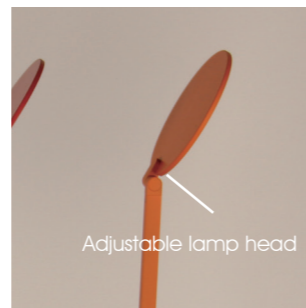

Color Options

- Orange
- Pink
- Red
- Grey
- Brown
- Black