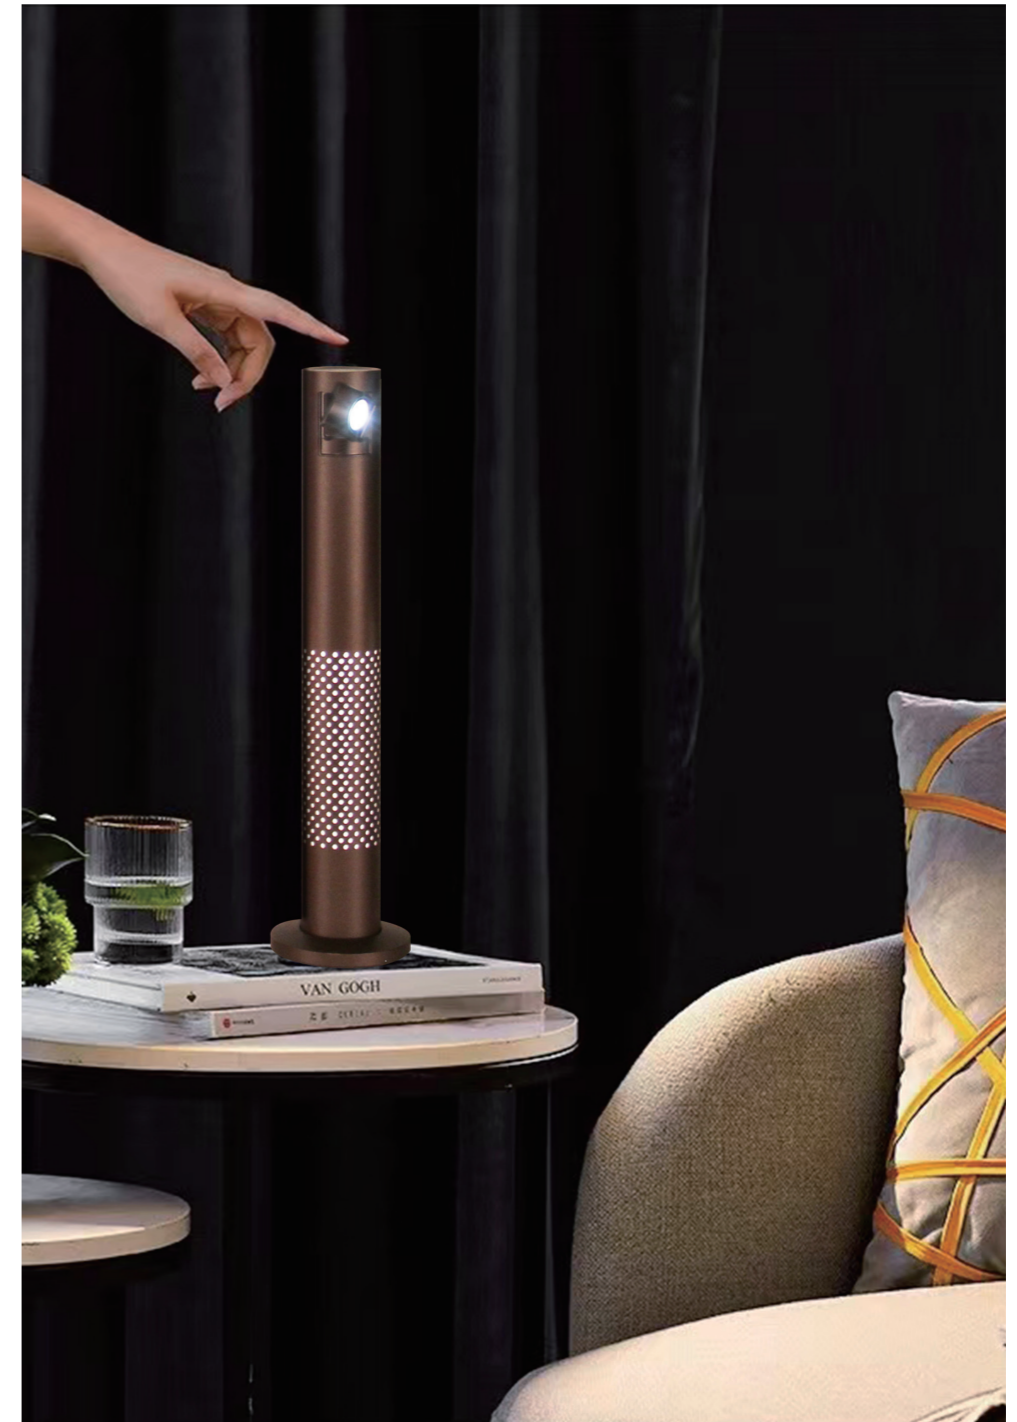

Rainbow

Table Lights

Rainbow one

Rainbow one

Model	HY-13T23
Power	4W(2W+2W)
Material	Aluminum+PC
CCT	2700K / 3000K /4000K
Lumen	400lux
Dimension	L70xW40xH295mm

Input/Output 5V, 1A rechargeable , 1Ra≥800mAh capacity battery
 Life Time 2.5 hours in high light, 12 hours in low light

Color Options

- White
- Orange
- Pink
- Red
- Grey
- Brown

Rainbow one

Model	HY-13F23
Power	4W (2W+2W)
Material	aluminium + plastic
CCT	2700K / 3000K /4000K
Lumen	400lux
Dimension	D70*L40*H295mm

Input/Output 5V, 1A rechargeable , 1Ra≥800mAh capacity battery
Life Time about 2.5 hours in high light and about 12 hours in low light

Color Options

- Orange
- Pink
- Red
- Grey
- Brown
- Black

Rainbow

Table Lights

NEW
PRODUCT
LAUNCH

Rainbow tuo

Rainbow two

Model	HY-13T25
Power	2.5W
Material	plastic shade and base, aluminium tube
CCT	2700K / 3000K / 4000K
Lumen	300lux
Dimension	H313*D100*L100mm

Input/Output	5V, 1A rechargeable , 1800mAh capacity battery
Life Time	2.5 hours in high about 4 hours in high light and about 10 hours in low light

Color Options

- White
- Orange
- Pink
- Red
- Grey
- Brown
- Black