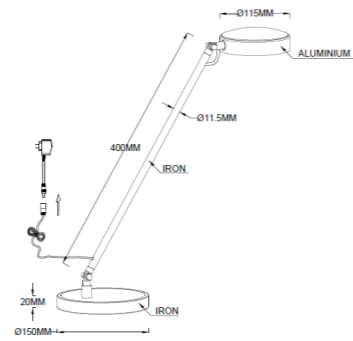

Input/Output	100-240V Max 50/60Hz / DC24V, 0.5A
Life Time	25000 hours

Color Options

- Orange
- Pink
- Red
- Grey
- Brown
- Black

Rainbow

Table Lights

NEW
PRODUCT
LAUNCH

Rainbow five

Model	HY-33T11
Power	10W
Material	aluminium+metal
CCT	3000K
Lumen	350lux
Dimension	L155*W155*H465mm

Input/Output	100-240V Max 50/60Hz / DC24V, 0.5A
Life Time	25000 hours

Color Options

- Orange
- Pink
- Red
- Grey
- Brown
- Black

Rainbow

Table Lights

Rainbow six

Rainbow six

Model	HY-45T10
Power	5W
Material	aluminium + plastic
CCT	2700K / 4000K /6000K
Lumen	200lux
Dimension	L90*W90*410mm

Input/Output 5V, 1A rechargeable , 1800mAh capacity battery
Life Time about 2.5 hours in high light and about 12 hours in low light

Color Options

- Orange
- Pink
- Red
- Grey
- Brown
- Black

Rainbow

Table Lights

Rainbow seven

Rainbow seven

Model	HY-50T1
Power	10W
Material	aluminium+metal
CCT	3000K
Lumen	
Dimension	L.150*W.150*H.510mm

Input/Output	100-240V /DC12V
Life Time	25000 hours

Color Options

- White
- Orange
- Pink
- Red
- Yellow
- Black