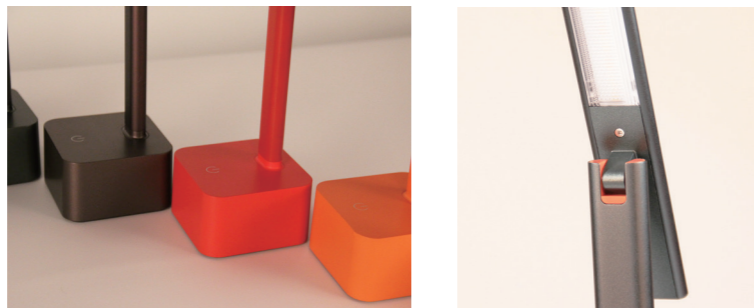

Color Options

- Orange
- Pink
- Red
- Grey
- Brown
- Black