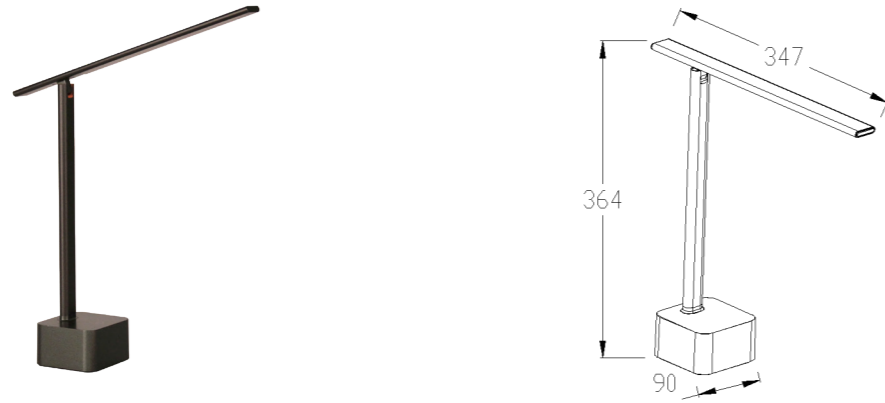

Color Options

- Pink
- Red
- Brown
- Black

Rainbow

Table Lights

NEW
PRODUCT
LAUNCH

Rainbow four

Rainbow four

Model	HY-33T10
Power	10W
Material	aluminium+metal
CCT	3000K
Lumen	350lux
Dimension	L160*W120*H465mm

Input/Output	100-240V Max 50/60Hz / DC24V, 0.5A
Life Time	25000 hours

Color Options

- Orange
- Pink
- Red
- Grey
- Brown
- Black

Rainbow

Table Lights

NEW
PRODUCT
LAUNCH

Rainbow five

Model	HY-33T11
Power	10W
Material	aluminium+metal
CCT	3000K
Lumen	350lux
Dimension	L155*W155*H465mm

Input/Output	100-240V Max 50/60Hz / DC24V, 0.5A
Life Time	25000 hours

Color Options

- Orange
- Pink
- Red
- Grey
- Brown
- Black

Rainbow

Table Lights

Rainbow six

Rainbow six

Model	HY-45T10
Power	5W
Material	aluminium + plastic
CCT	2700K / 4000K /6000K
Lumen	200lux
Dimension	L90*W90*410mm