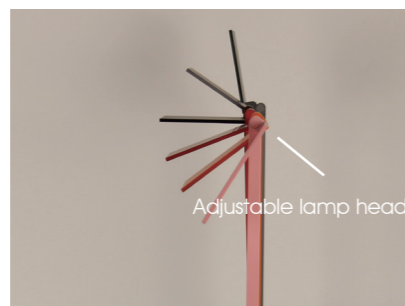

Color Options

- Pink
- Red
- Brown
- Black

Rainbow

Table Lights

NEW
PRODUCT
LAUNCH

Rainbow four

Rainbow four

Model	HY-33T10
Power	10W
Material	aluminium+metal
CCT	3000K
Lumen	350lux
Dimension	L160*W120*H465mm

Input/Output	100-240V Max 50/60Hz / DC24V, 0.5A
Life Time	25000 hours

Color Options

- Orange
- Pink
- Red
- Grey
- Brown
- Black

Rainbow

Table Lights

NEW
PRODUCT
LAUNCH

Rainbow five

Model	HY-33T11
Power	10W
Material	aluminium+metal
CCT	3000K
Lumen	350lux
Dimension	L155*W155*H465mm