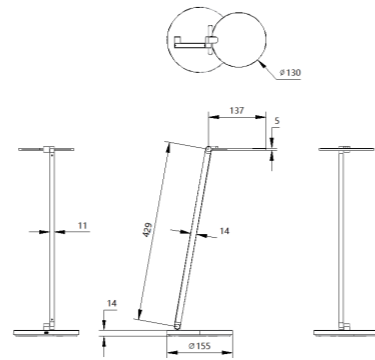

Model	HY-33T11
Power	10W
Material	aluminium+metal
CCT	3000K
Lumen	350lux
Dimension	L155*W155*H465mm

Input/Output	100-240V Max 50/60Hz / DC24V, 0.5A
Life Time	25000 hours

Color Options

- Orange
- Pink
- Red
- Grey
- Brown
- Black