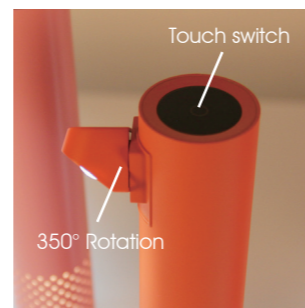

Rainbow

Table Lights

Rainbow one

Rainbow one

Model	HY-13T23
Power	4W(2W+2W)
Material	Aluminum+PC
CCT	2700K / 3000K /4000K
Lumen	400lux
Dimension	L70xW40xH295mm

Input/Output 5V, 1A rechargeable , 1Ra≥800mAh capacity battery
 Life Time 2.5 hours in high light, 12 hours in low light

Color Options

- White
- Orange
- Pink
- Red
- Grey
- Brown

Rainbow one

Model	HY-13F23
Power	4W (2W+2W)
Material	aluminium + plastic
CCT	2700K / 3000K /4000K
Lumen	400lux
Dimension	D70*L40*H295mm

Input/Output 5V, 1A rechargeable , 1Ra≥800mAh capacity battery
Life Time about 2.5 hours in high light and about 12 hours in low light

Color Options

- Orange
- Pink
- Red
- Grey
- Brown
- Black

Rainbow

Table Lights

NEW
PRODUCT
LAUNCH

Rainbow tuo

Rainbow two

Model	HY-13T25
Power	2.5W
Material	plastic shade and base, aluminium tube
CCT	2700K / 3000K / 4000K
Lumen	300lux
Dimension	H313*D100*L100mm

Rainbow seven

Rainbow seven

Model	HY-50T1
Power	10W
Material	aluminium+metal
CCT	3000K
Lumen	
Dimension	L.150*W.150*H.510mm

Input/Output	100-240V /DC12V
Life Time	25000 hours

Color Options

- White
- Orange
- Pink
- Red
- Yellow
- Black