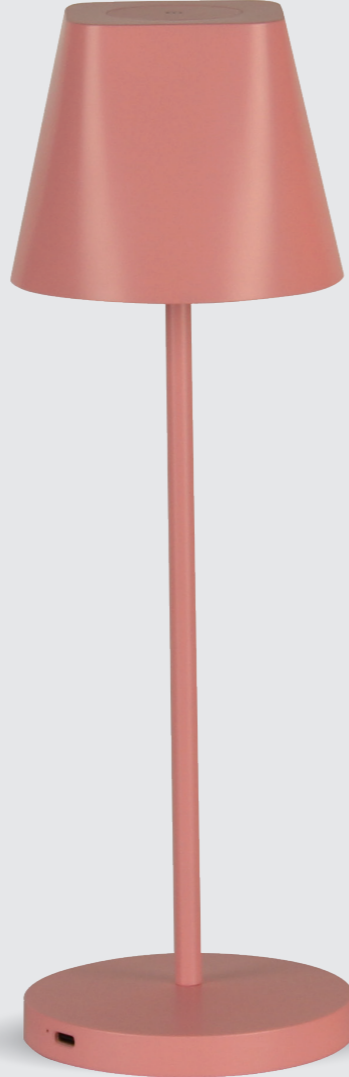

Rainbow

Table Lights

Rainbow one

Rainbow one

Model	HY-13T23
Power	4W(2W+2W)
Material	Aluminum+PC
CCT	2700K / 3000K /4000K
Lumen	400lux
Dimension	L70xW40xH295mm

Input/Output 5V, 1A rechargeable , 1Ra≥800mAh capacity battery
 Life Time 2.5 hours in high light, 12 hours in low light

Color Options

- White
- Orange
- Pink
- Red
- Grey
- Brown

Rainbow one

Model	HY-13F23
Power	4W (2W+2W)
Material	aluminium + plastic
CCT	2700K / 3000K /4000K
Lumen	400lux
Dimension	D70*L40*H295mm

Input/Output 5V, 1A rechargeable , 1Ra≥800mAh capacity battery
Life Time about 2.5 hours in high light and about 12 hours in low light

Color Options

- Orange
- Pink
- Red
- Grey
- Brown
- Black

Rainbow

Table Lights

NEW
PRODUCT
LAUNCH

Rainbow tuo

Rainbow two

Model	HY-13T25
Power	2.5W
Material	plastic shade and base, aluminium tube
CCT	2700K / 3000K / 4000K
Lumen	300lux
Dimension	H313*D100*L100mm

Input/Output	5V, 1A rechargeable , 1800mAh capacity battery
Life Time	2.5 hours in high about 4 hours in high light and about 10 hours in low light

Color Options

- White
- Orange
- Pink
- Red
- Grey
- Brown
- Black