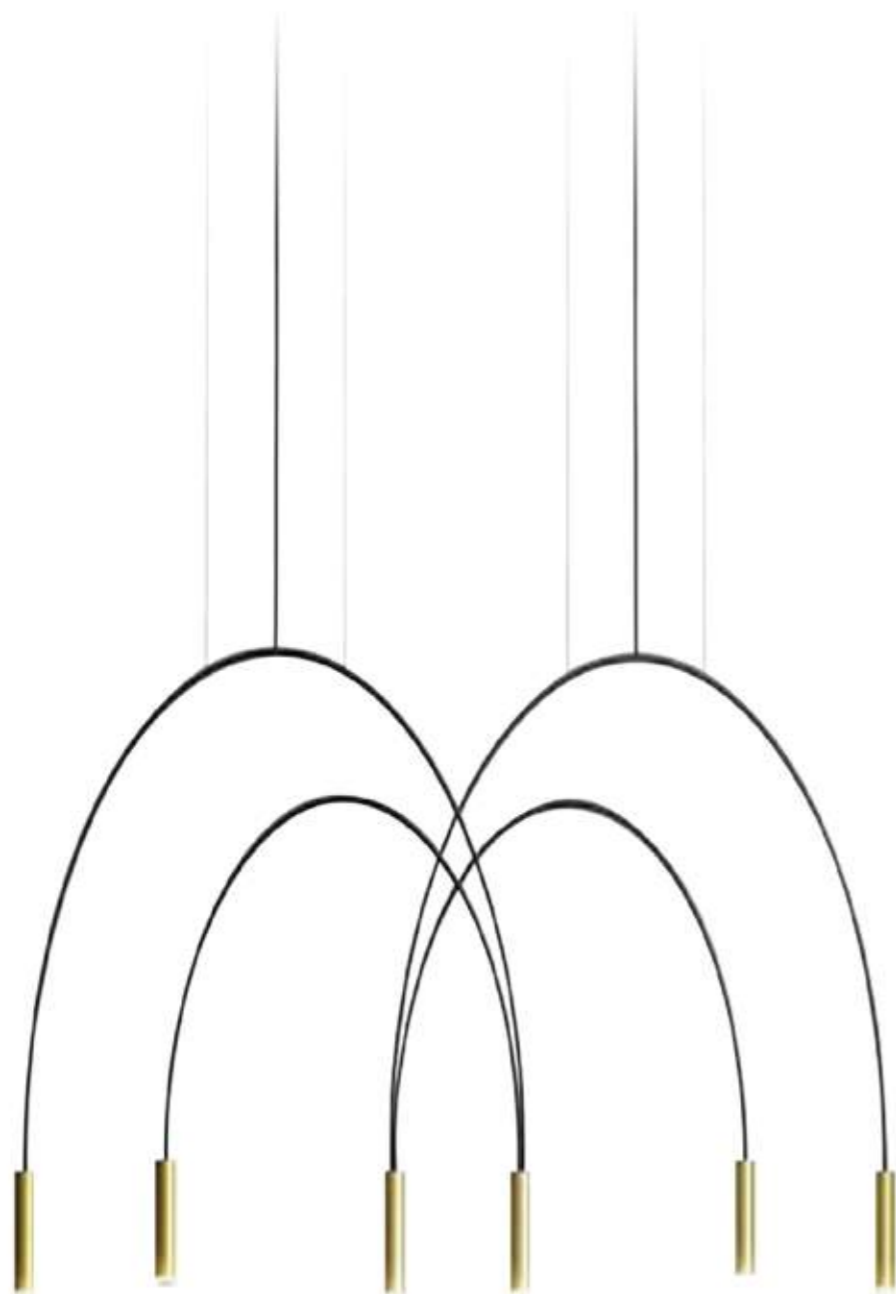

Material: Iron+Aluminum
Color:
Yellow bronze+Black

9054-D3
Pendant light

Size: L900xH550mm
Power: E27x3

9054-D4
Pendant light

Size: L1050xH550mm
Power: E27x4

9054-D5
Pendant light

Size: L1300xH550mm
Power: E27x5

9054-D6
Pendant light

Size: L1500xH550mm
Power: E27x6