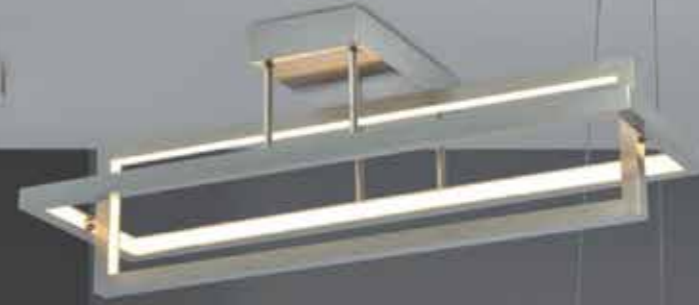

10827
Series design

HUAYI LIGHTING

www.huayilighting.com

KC10827-2

CE