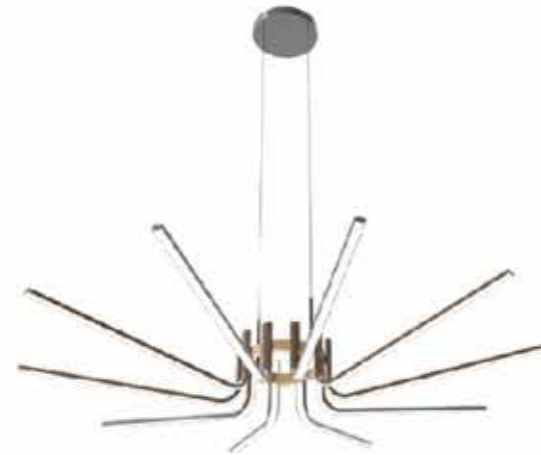

HYJJ00001-2