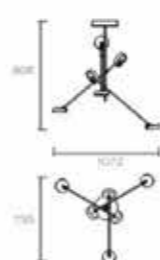

SC199221-6A(LED Ceiling Lamp)
Power:6x8.4W
Material:Iron+Aluminium+Acrylic
Lamp size:D1072x735xH806mm
Color temperature:3000K
Color:Matte black