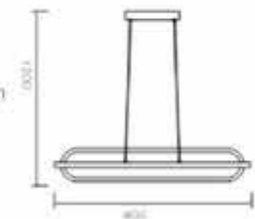

KP10827-3(LED Pendant Lamp)
Power:55W
Material:Iron+Aluminium+PC
Lamp size:L450xW350xH840mm
Color temperature:3000K
Color:Satin nickel

KC10827-2(LED Ceiling Lamp)
Power:42W
Material:Iron+Aluminium+PC
Lamp size:L800xW220xH195mm
Color temperature:3000K
Color:Satin nickel