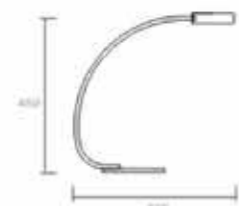

ST199221-1A(LED Table Lamp)
Power:1x8.4W
Material:Iron+Aluminium+Acrylic
Lamp size:D458x180xH459mm
Color temperature:3000K
Color:Matte black

9118P-A-80