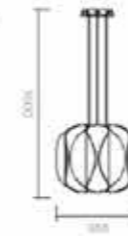

KP10821-8(LED Pendant Lamp)
Power:28W
Material:Iron+Acrylic
Lamp size:D365xH1500mm
Color temperature:3000K
Color:Yellow