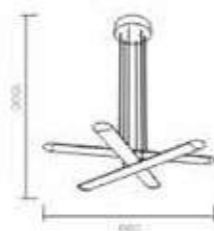

KP10810-3(LED Pendant Lamp)
Power:36W
Material:Iron+PC
Lamp size:D660xH1500mm
Color temperature:3000K
Color:Satin nickel