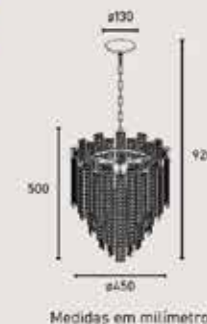

Medidas em milímetros