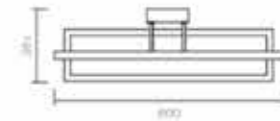

KC10827-2(LED Ceiling Lamp)
Power:42W
Material:Iron+Aluminium+PC
Lamp size:L800xW220xH195mm
Color temperature:3000K
Color:Satin nickel