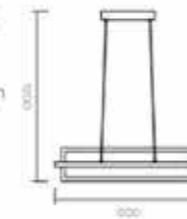

KP10827-2A(LED Pendant Lamp)
Power:51W
Material:Iron+Aluminium+PC
Lamp size:L600xW200xH1200mm
Color temperature:3000K
Color:Satin nickel