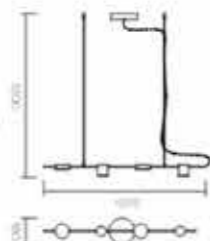

9175P-6A(LED Pendant Lamp)
Power:25.2W
Light output:1260Lm
Material:Iron+Aluminium+Acryl
Lamp size:L1620xW180xH1200mm
Color temperature:3000K
Color:Matte black

9175P-6B(LED Pendant Lamp)
Power:25.2W
Light output:1260Lm
Material:Iron+Aluminium+Acryl
Lamp size:D1140xH1200mm
Color temperature:3000K
Color:Matte black