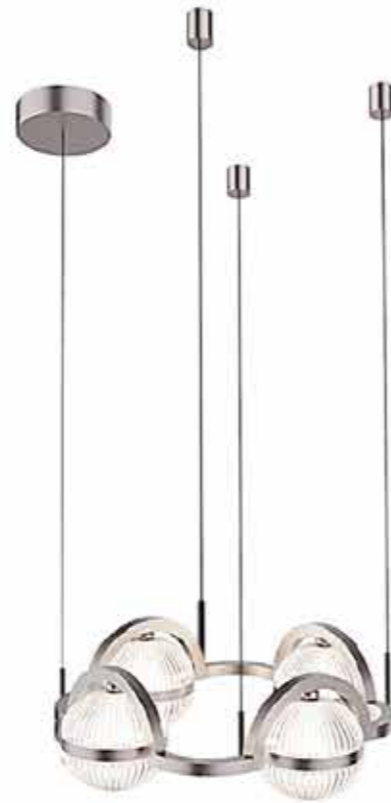

HYJJ00004-1
Pendant light
Size: Φ 300mm
Power: 4x12W 4000K

HYJJ00004-2
Pendant light
Size: Φ 300mm
Power: 4x12W 4000K

HYJJ00005-1
Pendant light
Size: Φ 600xH2800mm
Power: 97W 3000K-5700K

HUAYI LIGHTING

Material: Iron+Aluminum+Light guide plate