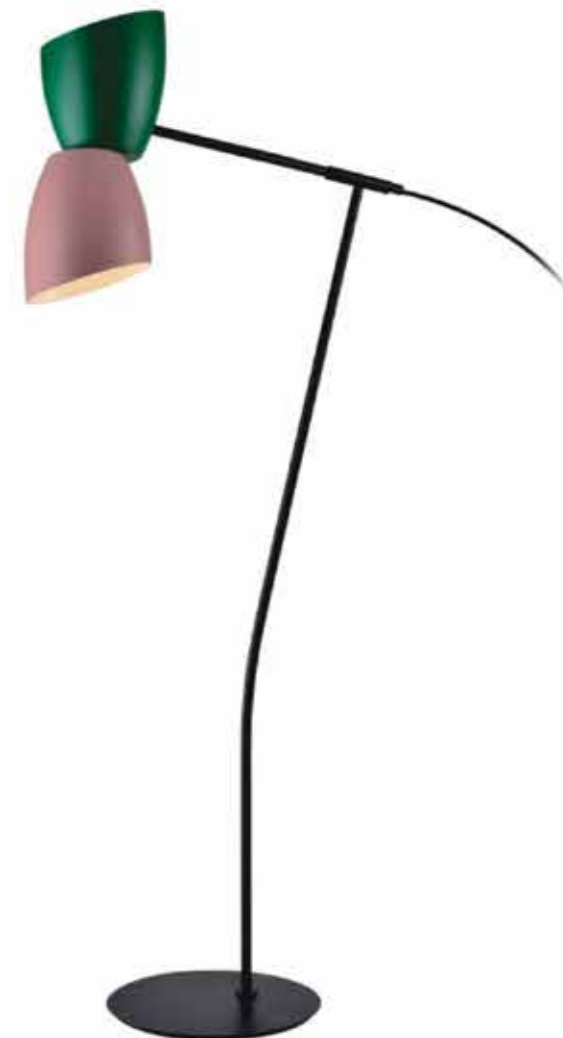

KF10892-2A
Power: E27x2x40W
Material: Iron+Aluminum
Size: L570xW300xH1405mm
Color: Matte black+Green+Pink