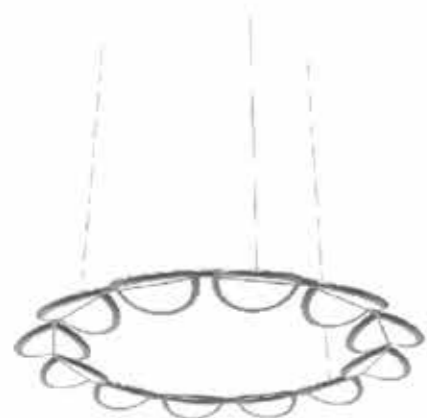

Material: Metal+Glass

Color:

Matte white+Bright gold

HYJJ00002-1
Pendant light
Size: Φ300mm
Power: 30W 4000K