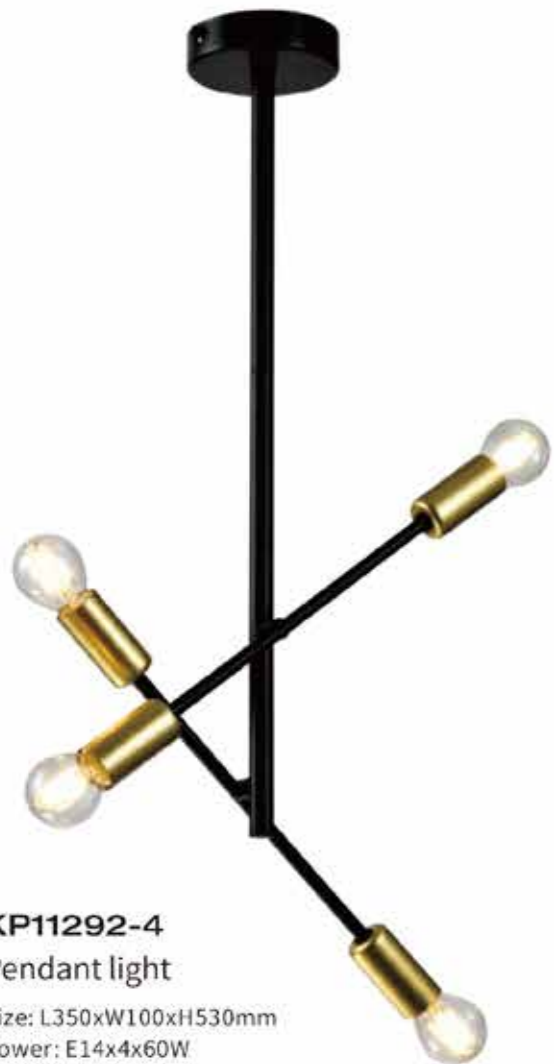

KP11290-4A
Pendant light

Size: Φ660xH560mm
Power: E14x4x60W

KW11290-1A
Wall lamp

Size: L150xW85xH315mm
Power: E14x1x60W

KP11290-6B
Pendant light

Size: Φ865xH590mm
Power: E14x6x60W

KP11290-4B
Pendant light

Size: Φ660xH560mm
Power: E14x4x60W

KW11290-1B
Wall lamp

Size: L150xW85xH315mm
Power: E14x1x60W

KP11292-6
Pendant light

Size: Φ380xH590mm
Power: E14x6x60W

KW11292-2
Wall lamp

Size: L175xW95xH265mm
Power: E14x2x60W

HUAYILIGHTING

Material: Iron

Color:

■ Matt black+Gold

KC11292-8
Ceiling lamp

Size: L525xW525xH110mm
Power: E14x8x60W

KP11292-4
Pendant light

Size: L350xW100xH530mm
Power: E14x4x60W

KT11292-2
Table lamp

Size: L130xW80xH300mm
Power: E14x2x60W