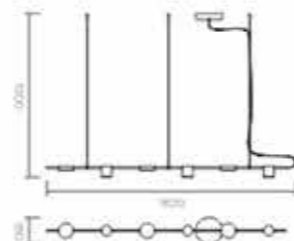

9175P-6A(LED Pendant Lamp)
Power:25.2W
Light output:1260Lm
Material:Iron+Aluminium+Acryl
Lamp size:L1620xW180xH1200mm
Color temperature:3000K
Color:Matte black

9175P-6B(LED Pendant Lamp)
Power:25.2W
Light output:1260Lm
Material:Iron+Aluminium+Acryl
Lamp size:D1140xH1200mm
Color temperature:3000K
Color:Matte black