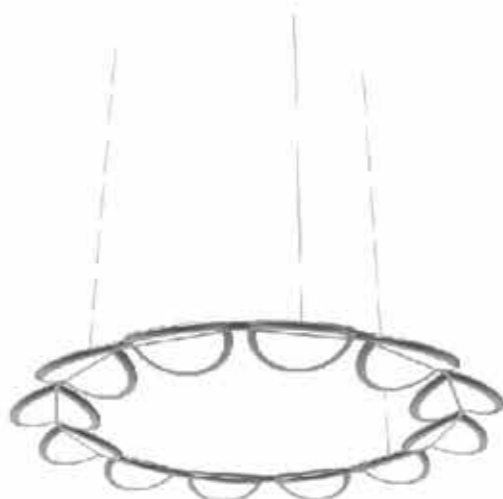

HYJJ00002-3
Pendant light
Size: Φ500mm
Power: 40W 4000K