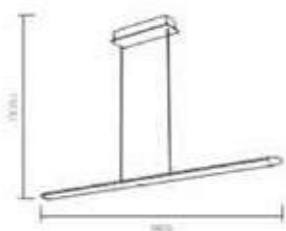

KP10810-1(LED Pendant Lamp)
Power:25W
Material:Iron+PC
Lamp size:965x1500mm
Color temperature:3000K
Color:Satin nickel