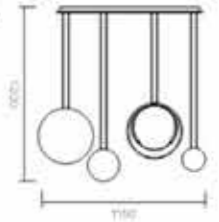

9094P-4ABS-18(LED Pendant Lamp)
Power:18W
Light output:810Lm
Material:Iron+Aluminium+Resin
Lamp size:L1150xW240xH1200mm
Color temperature:3000K
Color:Light green+Coffee+Gray