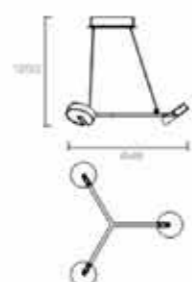

SP199221-3A(LED Pendant Lamp)
Power:3x8.4W
Material:Iron+Aluminium+Acrylic
Lamp size:D648xH1200mm
Color temperature:3000K
Color:Matte black