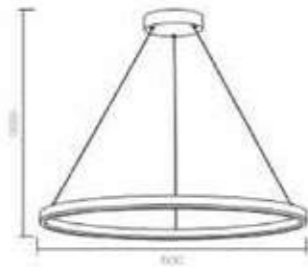

HUAYI LIGHTING

KP10587-1A(LED Pendant Lamp)

Color
Chrome
Material
Metal+Aluminium+Acryl
Size
D600xH1500mm
Light sources available
30W 2400lm 2800-3200K