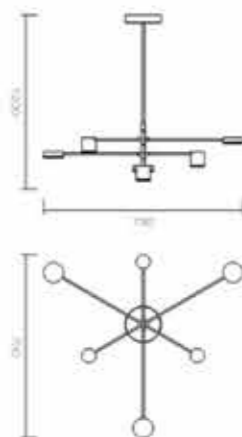

9175P-6A(LED Pendant Lamp)
Power:25.2W
Light output:1260Lm
Material:Iron+Aluminium+Acryl
Lamp size:L1620xW180xH1200mm
Color temperature:3000K
Color:Matte black

9175P-6B(LED Pendant Lamp)
Power:25.2W
Light output:1260Lm
Material:Iron+Aluminium+Acryl
Lamp size:D1140xH1200mm
Color temperature:3000K
Color:Matte black