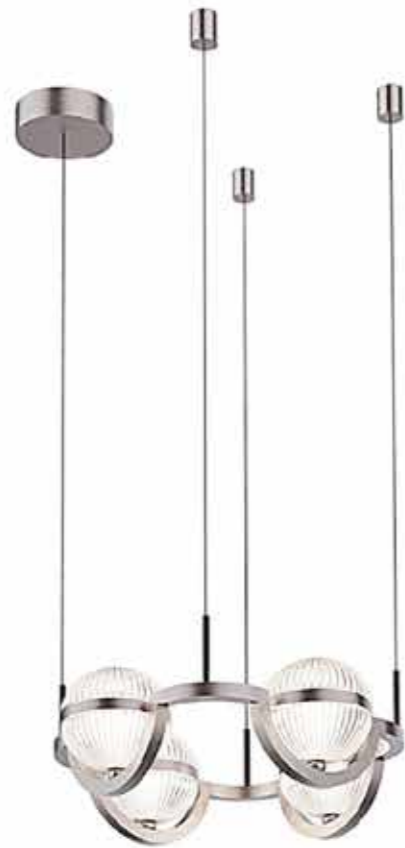

HYJJ00004-1
Pendant light
Size: Φ 300mm
Power: 4x12W 4000K

HYJJ00004-2
Pendant light
Size: Φ 300mm
Power: 4x12W 4000K

HYJJ00005-1
Pendant light
Size: Φ 600xH2800mm
Power: 97W 3000K-5700K

HUAYI LIGHTING

Material: Iron+Aluminum+Light guide plate