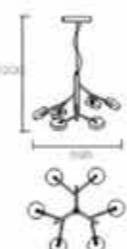

SP199221-6B(LED Pendant Lamp)
Power:9x8.4W
Material:Iron+Aluminium+Acrylic
Lamp size:D696xH1200mm
Color temperature:3000K
Color:Matte black