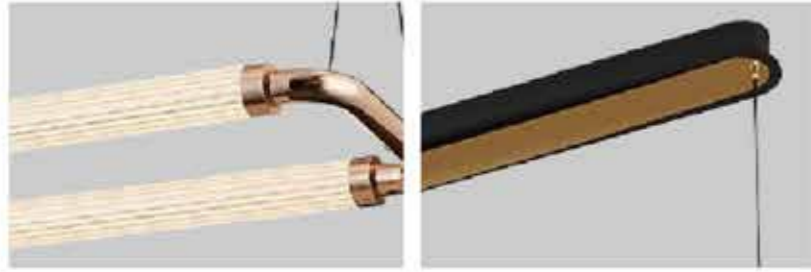

Material: Aluminum+Iron+Acrylic

Color:

■ Korean gold ■ Sand black

HYJJ00006-8

Pendant light

Size: L1100xW310xH1500mmmm

Power: 82W 3000K/4000K/5700K