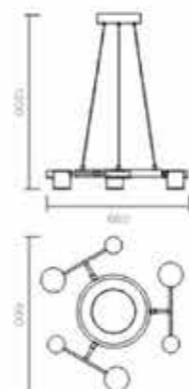

9175P-6C(LED Pendant Lamp)
Power:25.2W
Light output:1260Lm
Material:Iron+Aluminium+Acryl
Lamp size:D660xH1200mm
Color temperature:3000K
Color:Matte black

SP199221-3A
(Matte black)