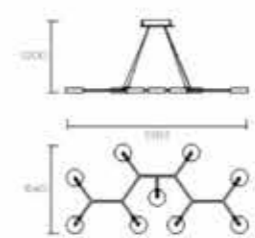

SP199221-9A(LED Pendant Lamp)
Power:24W
Material:Metals+Aluminium+PC
Lamp size:D1307x640xH1200mm
Color temperature:3000K
Color:Matte black