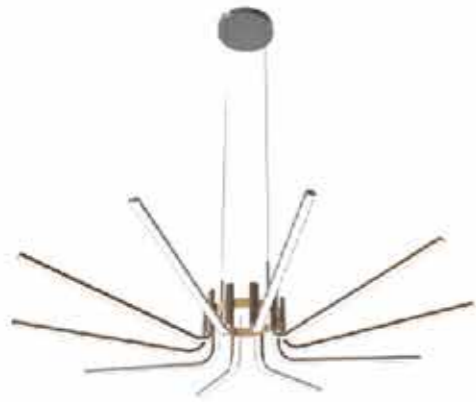

Ceiling lamp

Size: Φ 370xH80mm
Power: 24W

Material: Metal+PC

Color:

Champagne gold

HYJJ00001-1

Pendant light

Size: Φ 300mm