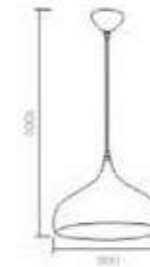

HUAYI LIGHTING

HKP31380-1(E27 Pendant Lamp)

Color
Matte black

Material
Metal

Size
D300xH1000mm

Light sources available
1xE27x60W