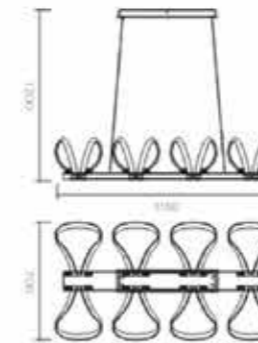

9118P-B-150(LED Pendant Lamp)
Power:115W
Light output:4600Lm
Material:Iron+Aluminium+PC
Lamp size:L1150xW700xH1200mm
Color temperature:3000K
Color:Matte black