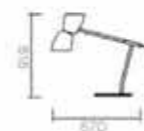

KP10892-2B
 Power: E27x2x40W
 Material: Iron+Aluminum
 Size: D180xH1150mm
 Color: Matte black+Black+Red

KT10892-2A
 Power: E27x2x40W
 Material: Iron+Aluminum
 Size: L570xW220xH515mm
 Color: Matte black+Red+Pink