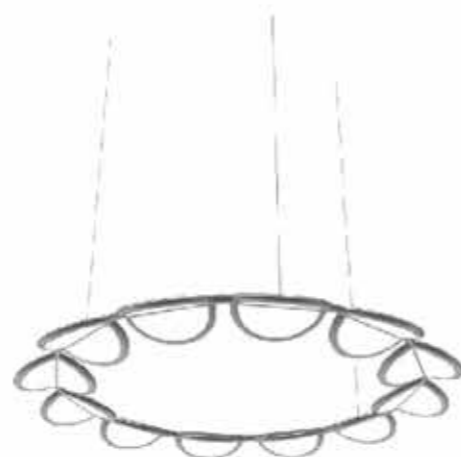

HYJJ00002-1
Pendant light
Size: Φ300mm
Power: 30W 4000K

HYJJ00002-2
Pendant light
Size: Φ400mm
Power: 35W 4000K

HYJJ00002-3
Pendant light
Size: Φ500mm
Power: 40W 4000K

HYJJ00003-3
Pendant light
Size: L1200mm
Power: 45W 4000K