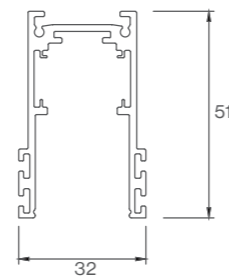

Item Code	Input Voltage	Material	Product size	Track type	Installation
HY-02-MAG-TRK-H	DC 48V	Aluminum	W32*H51mm	M20	Surface / Recessed / Trimless / Pendant

DC48V