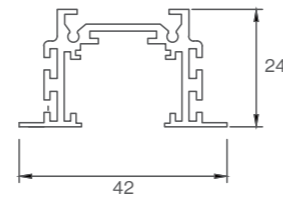

Item Code	Input Voltage	Material	Product size	Track type	Installation
HY-02-MAG-TRK-LV	DC 48V	Aluminum	W42*H24mm	M20	Surface / Recessed / Trimless / Pendant

DC48V