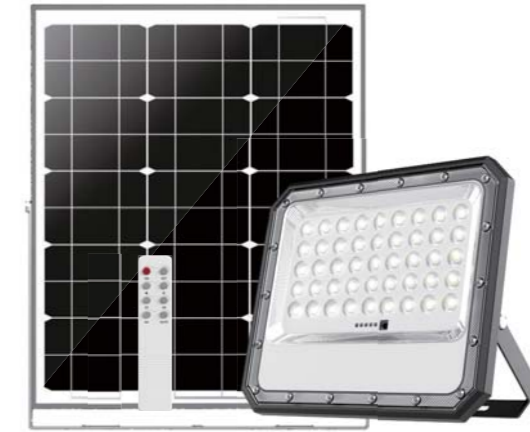

Item Code	Lumen	Solar Panel	Battery	Chips&QTY	Power Code	Light Size (mm)	Solar Panel Size (mm)
HY-04-SFL01-50W	700lm	6W/5V	5AH3.2V	3030/21PCS	0.3mm²/2Meters	205*170*45	210*200*17
HY-04-SFL01-100W	1400lm	10W/5V	10AH3.2V	3030/45PCS	0.5mm²/2Meters	256*211*45	205*300*17
HY-04-SFL01-150W	2000lm	15W/5V	15AH3.2V	3030/66PCS	0.5mm²/2Meters	306*257*47	390*230*17
HY-04-SFL01-200W	2700lm	20W/5V	20AH3.2V	3030/91PCS	0.5mm²/2Meters	361*301*47	390*300*17