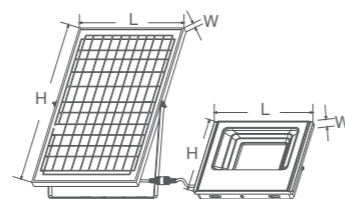

SFL03-25W	SFL03-40W	SFL03-60W	SFL03-120W	SFL03-200W
Light Size L: 195mm W: 46mm H: 150mm	Light Size L: 232mm W: 50mm H: 188mm	Light Size L: 260mm W: 63mm H: 210mm	Light Size L: 314mm W: 73mm H: 255mm	Light Size L: 353mm W: 77mm H: 272mm
Solar Panel Size L: 235mm W: 17mm H: 350mm	Solar Panel Size L: 235mm W: 17mm H: 350mm	Solar Panel Size L: 300mm W: 17mm H: 350mm	Solar Panel Size L: 350mm W: 17mm H: 450mm	Solar Panel Size L: 350mm W: 17mm H: 600mm