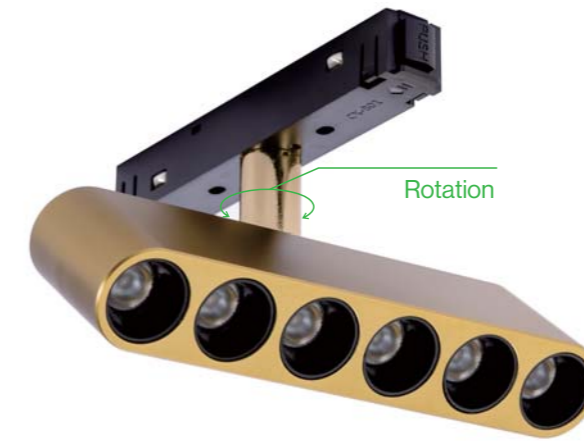

Item Code	Wattage	Material	LED brand	Color temp.	CRI	Beam angle	Product size
HY-02-MAG-AJ21-6W-*	6W	Aluminum	OSRAM	2700K-6500K	≥90	15°/24°/38°	L138*W16*H95mm
HY-02-MAG-AJ21-12W-*	12W	Aluminum	OSRAM	2700K-6500K	≥90	15°/24°/38°	L138*W16*H105mm
HY-02-MAG-AJ21-18W-*	18W	Aluminum	OSRAM	2700K-6500K	≥90	15°/24°/38°	L138*W16*H115mm

DC48V