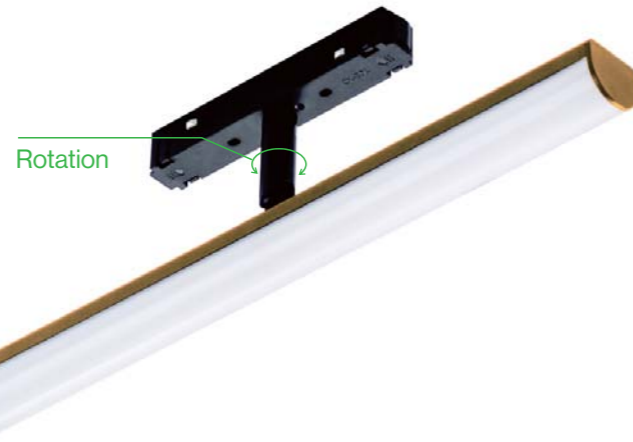

Item Code	Wattage	Material	LED brand	Color temp.	CRI	Beam angle	Product size
HY-02-MAG-AF12-12W-*	12W	Aluminum + PC	OSRAM	2700K-6500K	≥90	100°	L300*W26*H88mm
HY-02-MAG-AF12-24W-*	24W	Aluminum + PC	OSRAM	2700K-6500K	≥90	100°	L600*W26*H88mm
HY-02-MAG-AF12-36W-*	36W	Aluminum + PC	OSRAM	2700K-6500K	≥90	100°	L900*W26*H88mm
HY-02-MAG-AF12-48W-*	48W	Aluminum + PC	OSRAM	2700K-6500K	≥90	100°	L1200*W26*H88mm

DC48V