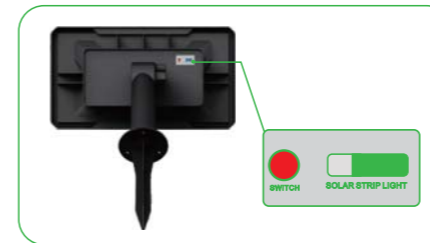

Switch with memory function, especially for single color, can adjust lighting mode, breathing or flashing.