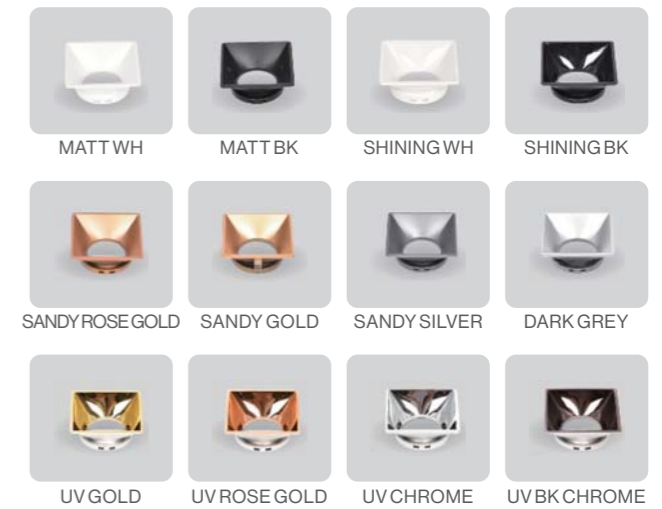

Item Code	Size	Cut-Out	Installation Method	Material	Suitable Power	Application
HY-02-DL-H502-RD	φ80*39mm	φ75mm	Recessed	Die-Casting AL+PC	5-9W	MR16/COB

Show off

Optional reflective cup

Show off

Optional reflective cup