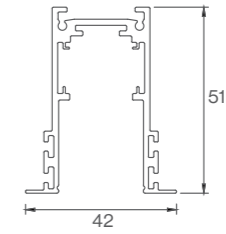

Item Code	Input Voltage	Material	Product size	Track type	Installation
HY-02-MAG-TRK-HV	DC 48V	Aluminum	W42*H51mm	M20	Surface / Recessed / Trimless / Pendant

DC48V