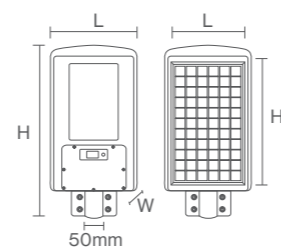

L: 225mm
W: 55mm
H: 630mm

Solar Panel Size

L: 209mm
H: 497mm

SSL02-120

Light Size

L: 225mm
W: 55mm
H: 745mm

Solar Panel Size

L: 207mm
H: 609mm