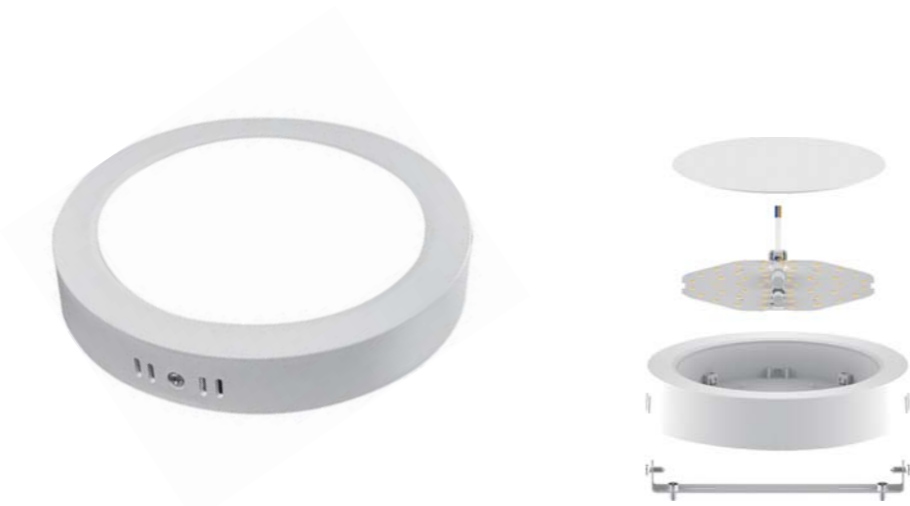

Item Code	Wattage	Material	PF	Luminous flux	Color temp.	Product size	Cut-Size
HY-02-PL03C-R6W-*	6W	flame retardant PP	>0.5	420LM	2700K-6500K	φ122*35mm	/
HY-02-PL03C-R12W-*	12W	flame retardant PP	>0.5	960LM	2700K-6500K	φ173*35mm	/
HY-02-PL03C-R18W-*	18W	flame retardant PP	>0.5	1800LM	2700K-6500K	φ226*35mm	/
HY-02-PL03C-R24W-*	24W	flame retardant PP	>0.5	1920LM	2700K-6500K	φ289*38mm	/

AC200-240V AC185-265V AC110-265V