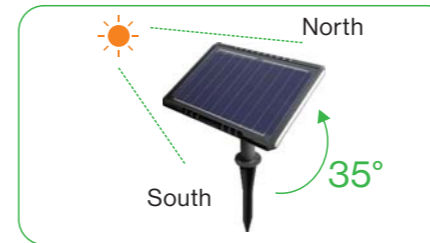

High-efficiency fast charging, solar controller simulates the MPPT charging scheme charging efficiency improved by 50%.