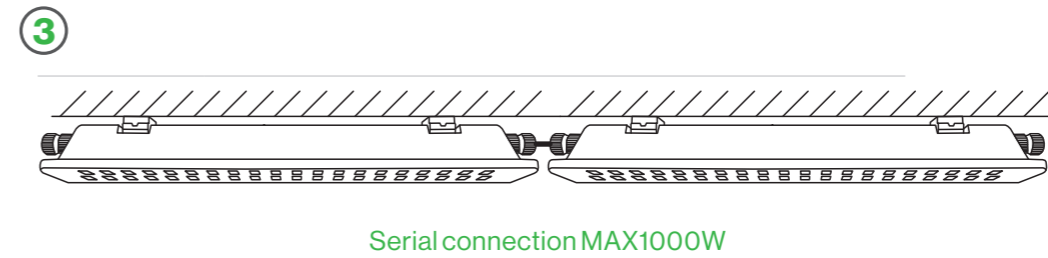

Item Code	Wattage	Material	PF	Luminous flux	Color temp.	Product size
HY-02-TP02-40W-*	40W	PC+tempered glass	0.9	4000LM	2700K-6500K	606*120*53.2mm
HY-02-TP02-80W-*	80W	PC+tempered glass	0.9	8000LM	2700K-6500K	1147*120*53.2mm

AC220-240V   AC100-265V