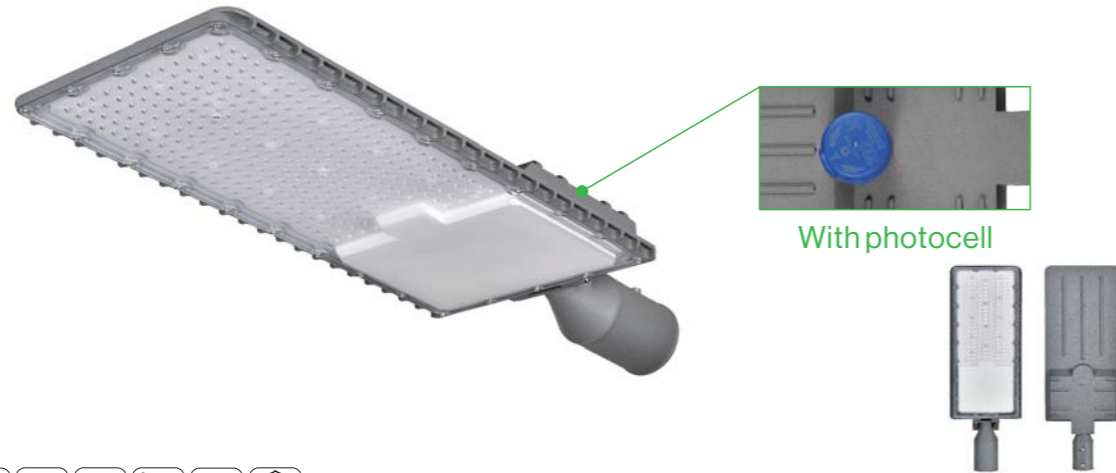

Item Code	Wattage	Material	PF	LED Chips	Luminous flux	Color temp.	Product size
HY-01-ST01-50W	50W	Die-casting aluminum+PC	>0.9	100pcs	6500LM	6000-6500K	500*160*38mm
HY-01-ST01-100W	100W	Die-casting aluminum+PC	>0.9	200pcs	13000LM	6000-6500K	636.6*211*38mm
HY-01-ST01-150W	150W	Die-casting aluminum+PC	>0.9	300pcs	19500LM	6000-6500K	675*255*83mm
HY-01-ST01-200W	200W	Die-casting aluminum+PC	>0.9	400pcs	26000LM	6000-6500K	783*260*83mm

AC100-265V