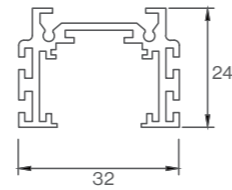

Item Code	Input Voltage	Material	Product size	Track type	Installation
HY-02-MAG-TRK-L	DC 48V	Aluminum	W32*H24mm	M20	Surface / Recessed / Trimless / Pendant

DC48V