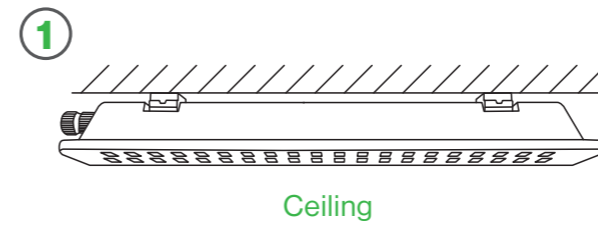

Item Code	Wattage	Material	PF	Luminous flux	Color temp.	Product size
HY-02-TP02-40W-*	40W	PC+tempered glass	0.9	4000LM	2700K-6500K	606*120*53.2mm
HY-02-TP02-80W-*	80W	PC+tempered glass	0.9	8000LM	2700K-6500K	1147*120*53.2mm

AC220-240V   AC100-265V