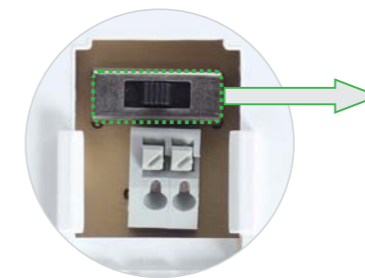

Dial switch on the back of the lamp
Just dial it to reach the color temperature you want
Save stock, save cost