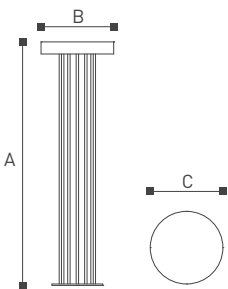

LED 13W	TEMPERATURE 2700K - 6500K
MAX. 1200 LUMENS	IP65

Lamp	Lumen	A	B
GL20601	LED 13W 1200LM	300	Φ150
GL20602	LED 13W 1200LM	500	Φ150
GL20603	LED 13W 1200LM	800	Φ150

CE CB ETL SAA V BMS BIS
ISO9001-2015 ISO14000 BSCI