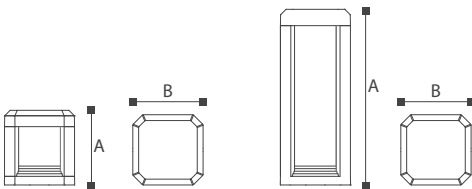

	Lamp	A	B
GL16501	LED 13W	120	300
	E27 23W		
GL16502	LED 13W	120	500
	E27 23W		
GL16503	LED 13W	120	800
	E27 23W		
GL16504	LED 13W	120	250
	E27 23W		

Houma

1660 Series

Houma

1660 Series

The Houma LED lamp has a cubic design with four small poles distributed around it, and the light source illuminates from the top of the lamp body. The height of the lamp body is different, and the light effect is also different. Customers can choose the lamp body of different height according to the installation environment.