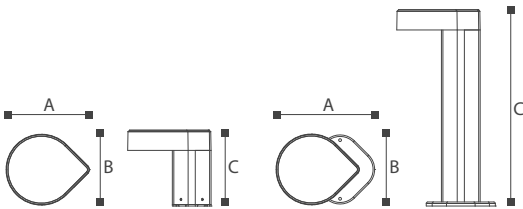

	Lamp	A	B	C
GL18301	E27 Max. 23W	90	90	300
GL18302	E27 Max. 23W	90	90	500
GL18303	E27 Max. 23W	90	90	800
GL18304	E27 Max. 23W	141	90	180

Biglis

1840 Series

Biglis

1840 Series

Quality reflects light. Biglis lamps are divided into wall lamps and lawn lamps, and lawn lamps have different heights for customers to choose. Biglis is a long column-shaped lamp body, round lamp surface, the light from top to bottom, not only for lighting, but also your yard decoration. The wall lamp, the lampshade is facing inward, and the wall reflects, the light is bright and soft, creating a warm and interesting home environment for you.