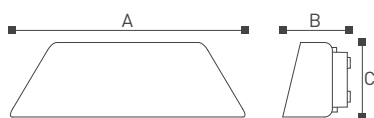

Damme

15106

Damme wall light, inspired by the icon in batman, trapezoidal appearance, arc light body, ultra-narrow border, the upper and lower sides of light, illuminate the surrounding environment. The IP65's waterproof design works better in inclement weather conditions, providing ample light.

Lamp	Lumen	A	B	C
GL15106	LED 9W	810LM	236	68 75

CE CB **BIS**
ISO9001-2015 ISO14000 BSCI