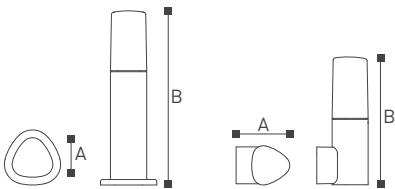

Conway

1360 Series

Advocate green lighting. Conway floodlight adopts simple design style, opalescent plastic lampshade, lamp as fruit triangular aluminum profile. The lamp is designed as An E27 ceramic lamp holder. Customers can install the energy-saving bulb themselves. In this limited energy resources, fragile natural environment at present, we should save energy, green lighting to promote scientific use of electricity, the development of circular economy.

Lamp		A	B
GL13601	E27 18W	72	300
GL13602	E27 18W	72	500
GL13603	E27 18W	72	800
GL13604	E27 18W	107	250