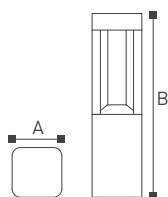

Canton

1230 Series

Quality starts the brand, and Seiko's achievements are wonderful. Canton LED lights, rectangular design, four sides of the light, the light emitting surface is hidden inside the lamp body, the hidden light emitting surface can effectively place the glare, and provide a comfortable lighting environment for pedestrians passing. The height of the middle aluminum profile is different, and the light effect is different. Customers can choose different shapes according to their own preferences.

	Lamp	Lumen	A	B
GL12301	LED 9W	820LM	120	300
GL12302	LED 9W	820LM	120	500
GL12303	LED 9W	820LM	120	800

LED
9W

TEMPERATURE
2700K
6500K

MAX.
820
LUMENS

IP54

CE CB **BIS**
ISO9001-2015 ISO14000 BSCI