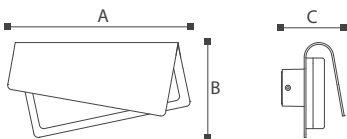

Demanding to achieve good quality, attention to detail is just to create a good lamp. Yeovil lamps use elegant curve expressions. The rear die-cast aluminum lamp holder is folded to the front of the lamp, which is simple yet individual, and reshapes the geometric charm of the lamp. The soft and warm light enhances the quality of your life and awakens your romantic feelings. This is a lamp full of visual experience, graceful light and shadow, to satisfy your taste and feelings.