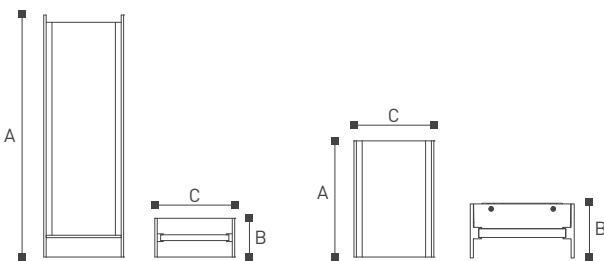

Pooler

2013 Series

Pooler LED lights. The middle adopts large glass material. The glass can be polished to make the light source reflect from both sides through the glass ground surface. The ground surface can make the light source more delicate and soft.

	Lamp	Lumen	A	B	C
GL20131	LED 20W	2000LM	300	80	175
GL20132	LED 20W	2000LM	500	80	175
GL20133	LED 20W	2000LM	800	80	175
GL20134	LED 20W	2000LM	250	88	167

LED
13 W

TEMPERATURE
2700K
6500K

MAX.
1200
LUMENS

IP65

CE CB **BIS**
ISO9001-2015 ISO14000 BSCI