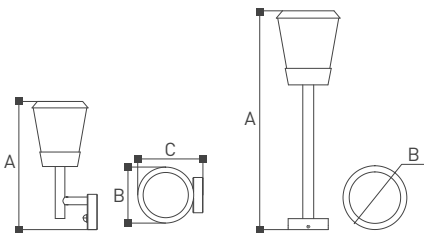

Wilton

1960 Series

Unique extraordinary, create extraordinary. Series of lights. The use of large transparent plastic lampshade, high through lampshade can better play a bright. The light comes out from the top of the lamp with a built-in silver reflector reflecting off the reflector. Like a lighted torch, it lights up the world and transmits civilization.

	Lamp	Lumen	A	B	C
GL19605	LED 13W	1200LM	600	Φ175	175
GL19606	LED 13W	1200LM	800	Φ175	175
GL19607	LED 13W	1200LM	1000	Φ175	175
GL19608	LED 13W	1200LM	400	Φ175	204
GL19608S	LED 13W	1200LM	400	Φ175	204

LED 13W	TEMPERATURE 2700K - 6500K
MAX. 1200 LUMENS	IP65

CE CB ETL SAA V BMS BIS
ISO9001-2015 ISO14000 BSCI