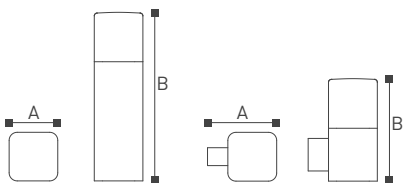

	Lamp	A	B
GL11304	E27 23W	125	300
GL11305	E27 23W	125	500
GL11306	E27 23W	125	800
GL11307	E27 23W	170	250

Crewe

1140 Series

CE CB    BIS
ISO9001-2015 ISO14000  BSCI

Crewe

1140 Series

Crewe. The lamp head adopts a unique shape design and a round curve waist design, which will not be so bloated. This lamp has wall lamp and lawn lamp. Customers can choose the required lamps according to the environment. The waterproof design of IP44 can effectively prevent the ingress of rain and damage the lamps. Even in bad weather, it can work well.