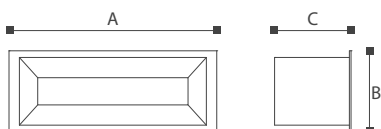

Calats

13306/13310

New quality, heart to create. Calats Corner lamp rectangular design appearance, the middle of the rectangular glossy, through the frosted lampshade, so that the light out more soft, more uniform. IP65 waterproof design, timely installed in low, humid place, can also work normally.

	Lamp	Lumen	A	B	C
GL13306	LED 6W	1200LM	250	98	90
GL13310	LED 6W	500LM	120	55	70