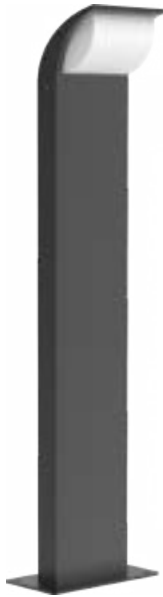

Steep

1990 Series

We build a distinctive life for you with earnest creation. The Light Steep includes wall lamp and lawn lamp. The lampshades are transparent and are colored in gray, which perfectly blends in the materials. The lights are succinct, designed in strong lines and particularly beautiful. The Light 19504S is inductive. Installing it at your front door, the warm light can blend with the path, and bring fun and coziness to your life.

LED 7_W	TEMPERATURE 2700K 6500K
MAX. 650 LUMENS	IP65

	Lamp	Lumen	A	B	C
GL19901	LED 7W	650LM	600	90	140
GL19902	LED 7W	650LM	800	90	140
GL19903	LED 7W	650LM	1000	90	140
GL19904	LED 7W	650LM	200	105	100
GL19904S	LED 7W	650LM	200	105	100