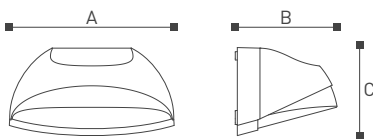

	Lamp	Lumen	A	B	C
GL14101	LED 7W	490LM	210	60	32

CE CB ETL SAA V BMS BIS
ISO9001-2015 ISO14000 BSCI

Ocala

14105-14108

Enjoy the quality, cast classic. Ocala series wall lamps are available for customers to choose from. Simple European style, one - piece die-casting aluminum wrapped in ivory lampshade, lamp body downward light, installed on the wall, lamp board through the white lampshade, uniform soft, not dazzling. The lamp is also equipped with a transparent plastic board, which the customer can choose to install on the lamp body. The plastic board becomes a door lamp, which is installed in front of the door and on the street. It also has a different feeling.