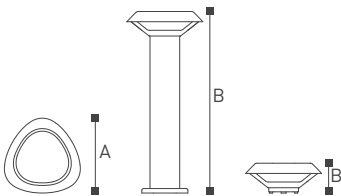

Salem

1380 Series

Salem lighting. There are lawn lights and wall lights, lawn lights have different height for customers to choose. The lamp holder adopts the shape of ellipse triangle and emits light downward. IP54 waterproof design, more can stand the test of time, reliable quality.

	Lamp	Lumen	A	B
GL13801	LED 7W	520LM	183	300
GL13802	LED 7W	520LM	183	500
GL13803	LED 7W	520LM	183	800
GL13804	LED 7W	520LM	183	73