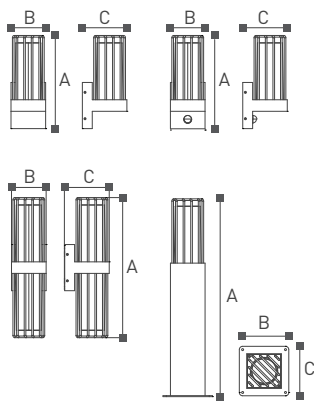

Moura

2040 Series

Create the perfect art of light and color. Moura, there are lawn lamp and wall lamp for customers to choose, wall lamp has single head and double head, single head can install sensor. E27 lamp holder design, convenient for customers to replace the bulb.

Lamp		A	B	C
GL20401	E27 MAX . 23W	400	150	150
GL20402	E27 MAX . 23W	600	150	150
GL20403	E27 MAX . 23W	800	150	150
GL20404	E27 MAX . 23W	425	105	136
GL20405	E27 MAX . 23W	282	105	135
GL20405S	E27 MAX . 23W	282	105	135