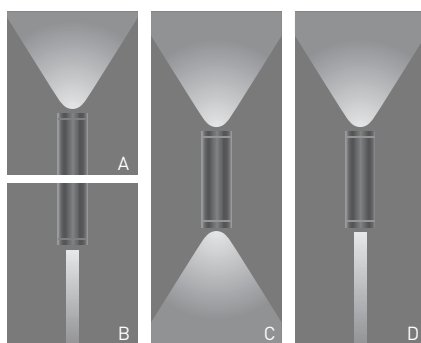

	Lamp	Lumen	A	B
GL14203	LED 3.5W	320LM	106	157
GL14204	LED 7W	640LM	106	238

CE CB ETL SAA VDE BIS
 ISO9001-2015 ISO14000 BSCI

Denis

14205

Assemble the light of quality, guangyao beautiful life. Denis floodlights are designed in simple European style, with one side and two sides for customers to choose. This lamp also has different lighting effects. Customers can choose the lighting method according to their own liking and installation environment. Every night, the moment when the light comes on, it illuminates the cold city and warms your life.