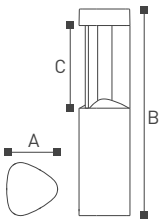

Kinston

1160 Series

Quality starts the brand, and Seiko's achievements are wonderful. Kinston LED lights. The triangular design has a rounded arc in the middle, and different heights create different atmosphere effects. Three-sided light design. The light emitting surface is hidden at the top of the lamp body. The hidden light emitting surface can effectively place glare and provide a comfortable lighting environment for pedestrians passing by.

	Lamp	Lumen	A	B	C
GL11601	LED 7W	520LM	125	800	560
GL11602	LED 7W	520LM	125	800	360
GL11603	LED 7W	520LM	125	800	160

CE CB ETL SAA V BMS BIS
ISO9001-2015 ISO14000 BSCI