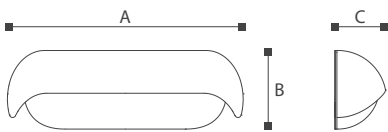

LED 13 W	TEMPERATURE 2700K 6500K
MAX. 1200 LUMENS	IP65

	Lamp	Lumen	A	B	C
GL17201	LED 13W	1200LM	265	107	76
GL17209	LED 7W	600LM	185	88	63

CE CB **BIS**
 ISO9001-2015 ISO14000

Creole

17202

Your taste, from inside and hair, by the light and sense. Creole lamp, semi-cylindrical lamp body wrapped cylindrical wick, lines smooth and natural, simple geometric design, fully show the beauty of fashion. This lamp design is simple, strict technology, and the lamp body is half wrapped, so that the wick does not fear the wind and rain, as new. A row of wall lamp strewn at random have send, satisfy your brightness demand already, serve as adornment to promote your family savour more, satisfy a lot of demand at the same time.