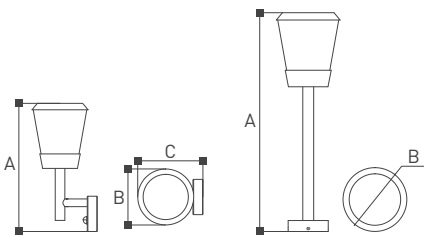

Wilton

1960 Series

Assemble the light of quality, glorify the splendid world. Wilton series of lights, wall lights and lawn lights for customers to choose, lawn lights also have different heights, customers can choose according to the lighting environment and preferences. This lamp USES large transparent plastic lampshade, the design feeling is distinctive. Using energy-saving light bulbs as the light source, in this era of energy conservation and emission reduction, this is a trend, but also a fashion.

	Lamp	A	B	C
GL19601	E27 Max. 23W	600	Φ175	175
GL19602	E27 Max. 23W	800	Φ175	175
GL19603	E27 Max. 23W	1000	Φ175	175
GL19604	E27 Max. 23W	400	Φ175	204
GL19604S	E27 Max. 23W	400	Φ175	204