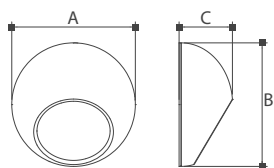

	Lamp	Lumen	A	B	C
GL15103	LED 13W	1200LM	200	200	180

CE CB ETL SAA V BMS BIS
 ISO9001-2015 ISO14000 BSCI

Parmain

15104

Different design, different life. Parmain with a semicircular design and a very simple and round appearance, the light shoots out a ray through a small rectangular space, leaving a straight line of light on the ground. Although this lamp is small and compact, but gather together, can have the effect unexpectedly unexpectedly. Installed in the corridor, steps, on the ground to leave a trail of light and shadow, to the dull life, added endless fun.