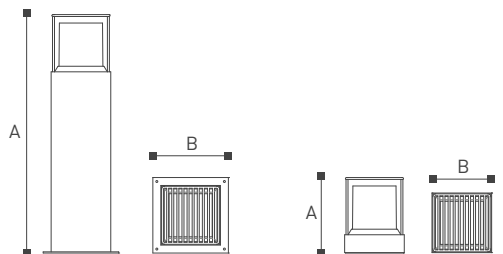

Vacy

2080-B Series

2080-T Series

	Lamp	A	B	C
GL20806	LED 13W 1200LM E27 MAX . 23W	300	160	160
GL20807	LED 13W 1200LM E27 MAX . 23W	500	160	160
GL20808	LED 13W 1200LM E27 MAX . 23W	800	160	160
GL20809	LED 13W 1200LM E27 MAX . 23W	165	120	120