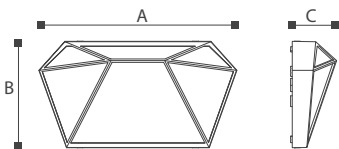

Lamp	Lumen	A	B	C	
GL18202	LED 12W	1200LM	240	129	56

Conroe

18203

After dusk, true colors remain. Conroe lamps have two different expressions for customers to choose. The simple Nordic style is inspired by the shape of the diamond. The milky white lampshade makes the light uniform and soft, the temperature is quiet, and the aesthetics of light adds space to the temperature. One lamp will make your interior shine, one lamp will make your life more comfortable, and one lamp will make you a more full-featured home.