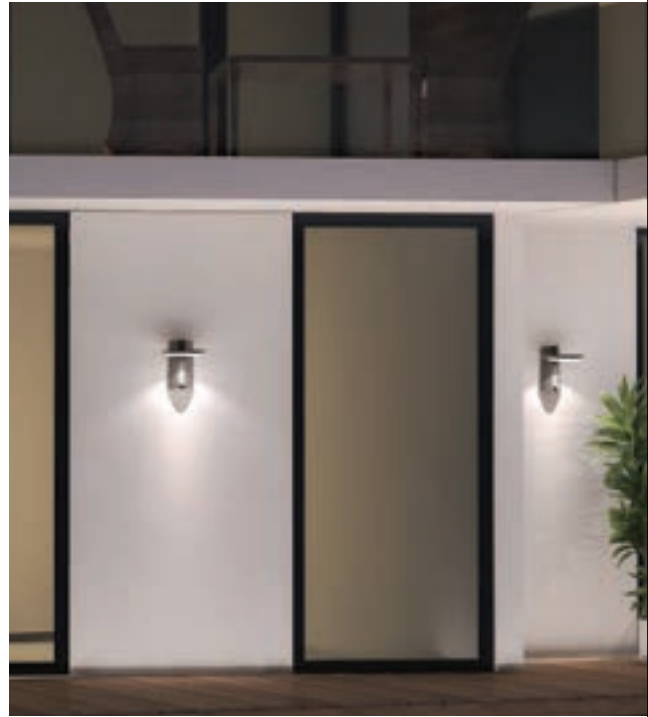

Chard

18205

Make the world brighter. Chard lamp, ultra-thin luminous surface, white lampshade, built-in LED chip, die-cast aluminum baking paint bracket. Go simple, create a light life with simplicity, and light up the colorful world; the light of darkness easily creates a warm feeling. We use brand-new light source technology. The light is soft and not dazzling, which reduces the harm of light pollution to eyesight. We insist on designing good lamps just to protect your health.

GL18205