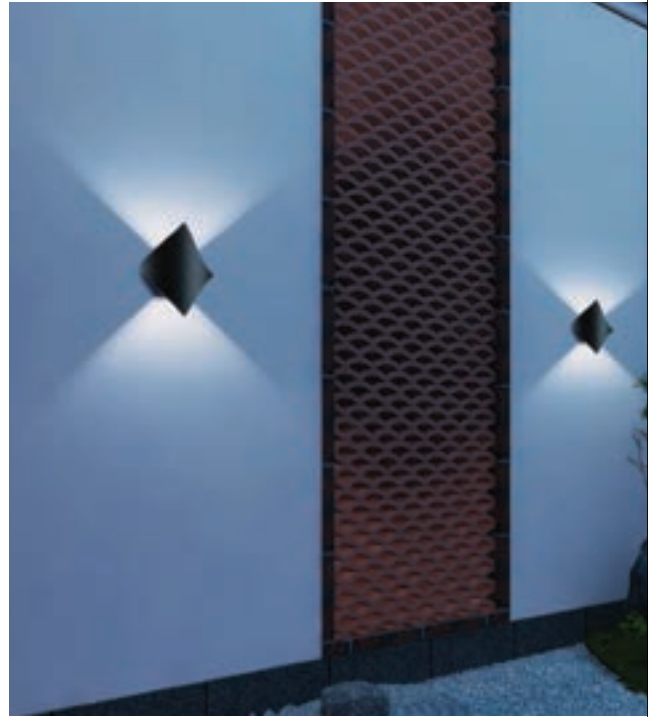

Wells

18208

Soft luster, bright and radiant. The Wells lamp has a three-dimensional geometric design with smooth and natural curves. The lights pour out from the upper and lower parts to create a three-dimensional light effect. This lamp is aesthetically crafted and technically sophisticated. It can not only control classics, but also match with simplicity. It does not pick the installation position. No matter where it is installed, it can bring you a better life experience and make your life full of ritual. The beam of light is not only to light up the space, but also to warm your home.

Lamp	Lumen	A	B	C	
GL18208	LED 11W	1000LM	210	46	210

CE CB ETL SAA V BMS BIS
ISO9001-2015 ISO14000 BSCI