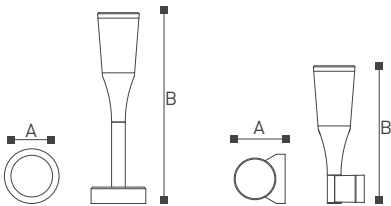

Anna

1570 Series

Be good at taste, steady in heart and beautiful in form. Unna has lawn lamp and wall lamp series. Cylindrical lamp holder, rectangular lamp pole, shape like the Olympic torch, the transmission of information, but also convey a torch never extinguished the spirit. When night falls, the light illuminates the dark road, but also illuminates the road ahead.

	Lamp	Lumen	A	B
GL15701	LED 9W	810LM	100	300
GL15702	LED 9W	810LM	100	500
GL15703	LED 9W	810LM	100	800
GL15704	LED 9W	810LM	100	250