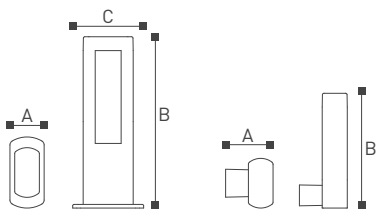

Hagen

1540 Series

Hagen lighting has wall lamps and lawn lamps for customers to choose. Lawn lights can choose different height sizes according to customers' preferences. Simple design, long strip shape, clean and neat. Large light emitting surface, double-sided light, illuminate the surrounding environment.