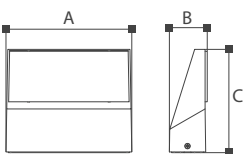

Lamp	Lumen	A	B	C
GL19304-A	LED 13W	1200LM	172	52	141
GL19304-B	LED 11W	1100LM	172	52	141

LED 13W	TEMPERATURE 2700K - 6500K
MAX. 1200 LUMENS	IP65

CE CB ETL SAA V BMS BIS
ISO9001-2015 ISO14000 BSCI