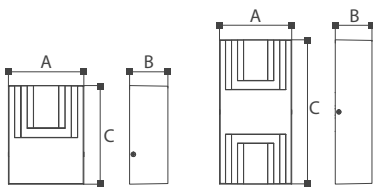

Lamp	Lumen	A	B	C
GL19302	LED 7W	600LM	120	61	157
GL19303	LED 13W	1200LM	120	61	240