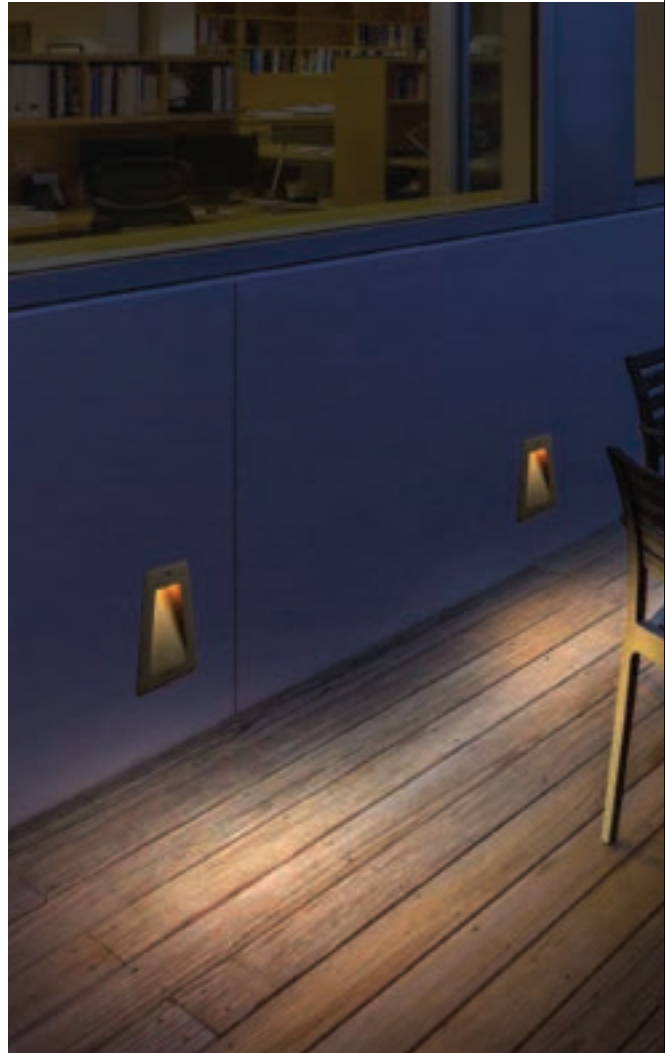

Starke

13301

Starke corner lamp, with two different sizes, customers can choose according to the environment. The lamp is installed inside the wall, the surface is in the same plane with the wall, and the glossy surface is installed inside the lamp body. While illuminating the ground, it effectively prevents glare and provides a comfortable feeling.

	Lamp	Lumen	A	B	C
GL13301	LED 7W	540LM	220	123	90
GL13302	LED 3.5W	270LM	148	89	58

CE CB ETL SAA VDE BIS
ISO9001-2015 ISO14000 BSCI