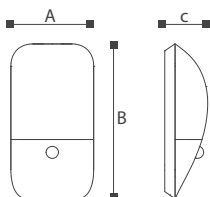

Lamp	Lumen	A	B	C	
GL17208	LED 10W	850LM	118	222	66
GL17208S	LED 11W	850LM	118	222	66

CE CB ETL SAA V BMS BIS
ISO9001-2015 ISO14000 BSCI