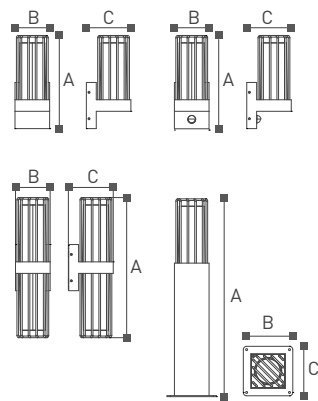

Moura

2040 Series

Create the perfect art of light and color. Moura, there are lawn lamp and wall lamp for customers to choose, wall lamp has single head and double head, single head can install sensor. E27 lamp holder design, convenient for customers to replace the bulb.

Lamp		A	B	C
GL20401-B	E27 MAX . 23W	400	140	140
GL20402-B	E27 MAX . 23W	600	140	140
GL20403-B	E27 MAX . 23W	800	140	140
GL20404-B	E27 MAX . 23W	387	100	125
GL20405-B	E27 MAX . 23W	239	100	125
GL20405S-B	E27 MAX . 23W	239	100	125