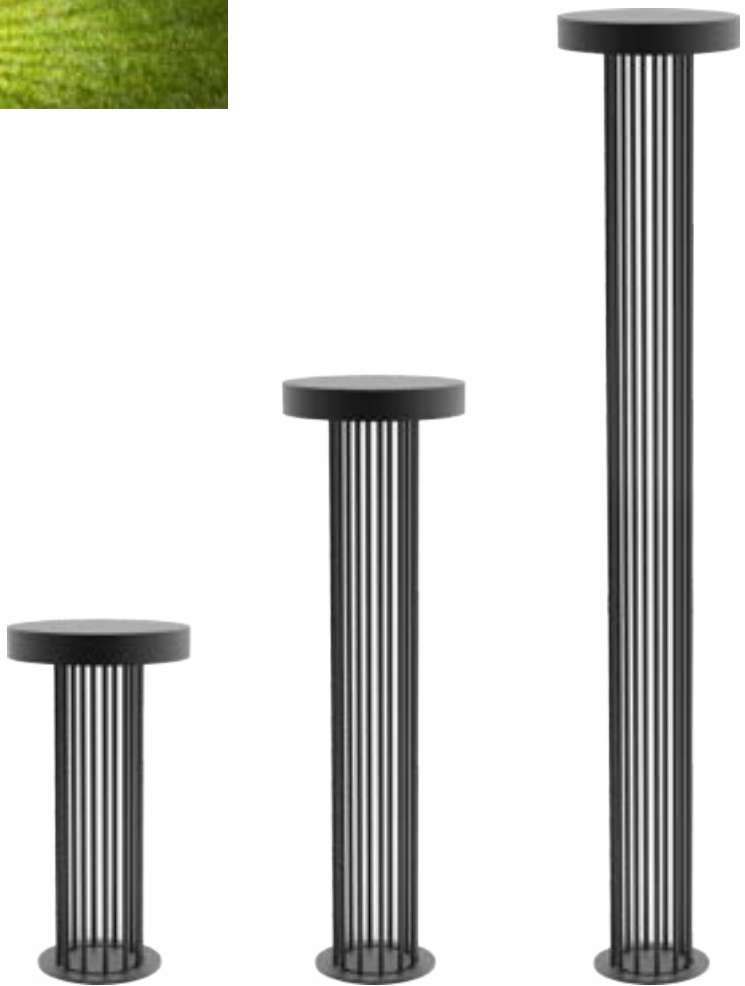

Tiara

2050 Series

Tiaro

2050 Series

Tiaro, aluminum and iron bar are combined, one side is iron bar, the other side is lamp shade. During installation, customers can adjust the orientation of the light body according to their preferences. Installed on the roadside or in the park, one side of the clean and transparent, one side of the light through the iron bars, light and shade each other, strewn at random.

Lamp		A	B	C
GL20501-B	E27 MAX . 23W	400	Φ140	-
GL20502-B	E27 MAX . 23W	600	Φ140	-
GL20503-B	E27 MAX . 23W	800	Φ140	-
GL20504-B	E27 MAX . 23W	250	Φ105	141

Nebo

2050 Series

Nebo

2050 Series

Nebo, aluminum and iron bar are combined, one side is iron bar, the other side is lamp shade. During installation, customers can adjust the orientation of the light body according to their preferences. Installed on the roadside or in the park, one side of the clean and transparent, one side of the light through the iron bars, light and shade each other, strewn at random.

	Lamp	A	B	C
GL20501	E27 MAX . 23W	400	Φ140	-
GL20502	E27 MAX . 23W	600	Φ140	-
GL20503	E27 MAX . 23W	800	Φ140	-
GL20504	E27 MAX . 23W	250	Φ105	141

Clunes

2060 Series

Clunes lawn lights, unique appearance design, bold use of hollow design. The whole lamp holder is supported by an iron bar. Down the smooth surface, passers-by will not feel uncomfortable because of the glare, soft light illuminates the whole road.