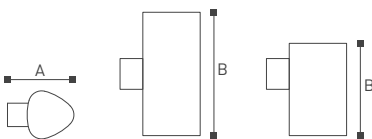

Gather quality light, shining a better life. Devon lighting, simple European design style, there are two sizes of one side and two sides for customers to choose. This lamp also has different light effects. Customers can choose the light output method according to their preference and installation environment. Every night, the flashing lights illuminate the cold city and warm your life.