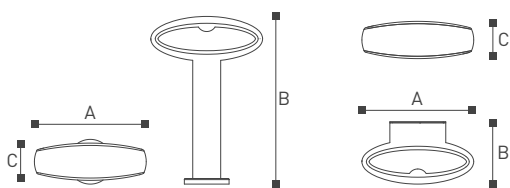

Rheda

1550 Series

Design creates people's enjoy in life. Rheda of lights. Divided into two types of wall lights and lawn lights. The lamp head has an oval appearance with a hollow design in the middle. Between the light source and the lamp head, it shines from the top, leaving two front and back lights on the ground, everything is so natural and easy-going. The unique design has become the focus of this moment, highlighting the taste and uniqueness of life

	Lamp	Lumen	A	B	C
GL15501	LED 9W	810LM	200	300	80
GL15502	LED 9W	810LM	200	500	80
GL15503	LED 9W	810LM	200	800	80
GL15504	LED 9W	810LM	200	112	80