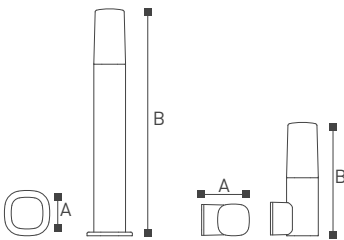

Bath

1430 Series

Advocate green illumination, freehand brushwork wonderful life. Bath floodlights adopt simple design style, the lamp cap is opalescent plastic lampshade, the lamp is the aluminum profile of small square. The lamp is designed as An E27 ceramic lamp holder. Customers can install the energy-saving bulb themselves. In this limited energy resources, fragile natural environment at present, we should save energy, green lighting to promote scientific use of electricity, the development of circular economy.

	Lamp	A	B
GL14301	E27 18W	70	300
GL14302	E27 18W	70	500
GL14303	E27 18W	70	800
GL14304	E27 18W	106	250