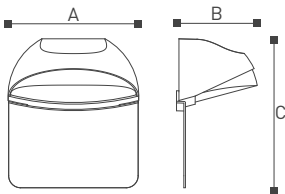

Windsor

14109-14111

Enjoy the quality, cast classic. Windsor series wall lamps are available for customers to choose from. Simple European style, one - piece die-casting aluminum wrapped in ivory lampshade, lamp body downward light, installed on the wall, lamp board through the white lampshade, uniform soft, not dazzling. The lamp is also equipped with a transparent plastic board, which the customer can choose to install on the lamp body. The plastic board becomes a door lamp, which is installed in front of the door and on the street. It also has a different feeling.

	Lamp	Lumen	A	B	C
GL14109	LED 7W	550LM	160	100	184
GL14110	LED 13W	1020LM	242	149	239
GL14111	GX53 11W		242	149	239

LED
13W

TEMPERATURE
2700K
—
6500K

MAX.
1020
LUMENS

IP54

CE CB **BIS**
ISO9001-2015 ISO14000 BSCI