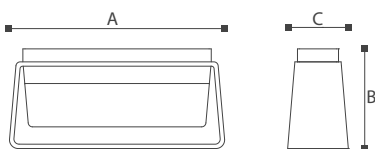

Forres

16104

People oriented, careful design. Forres models of lighting, rectangular shell design, direct-cast aluminum body around the lamp body, generous and stable, hollow design in the middle, the light source shines into the incident, everything is so natural. Use creative design, decorate space, decorate life, and open a new life wisdom for you.

LED 13W	TEMPERATURE 2700K — 6500K
MAX. 1200 LUMENS	IP65

Lamp	Lumen	A	B	C
GL16104	LED 13W	248	115	70

CE CB ETL SAA V BMS BIS
ISO9001-2015 ISO14000 BSCI