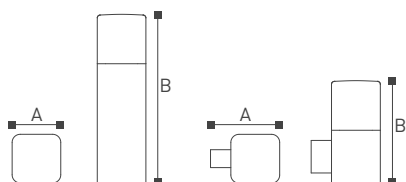

Winsted

1240 Series

Advocate green lighting, freehand wonderful life. The Winsted of lamps use a simple design style, milky white plastic lampshade, and the lamp body is a square aluminum profile. This lamp is designed as E27 ceramic lamp cap, customers can install energy saving bulbs by themselves. In this limited energy resource and fragile natural environment, we should save energy, green lighting, promote scientific electricity, and develop a circular economy.

	Lamp	A	B
GL12401	E27 23W	120	300
GL12402	E27 23W	120	500
GL12403	E27 23W	120	800
GL12404	E27 23W	120	250