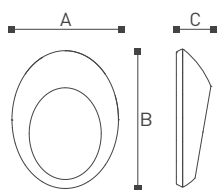

	Lamp	Lumen	A	B	C
GL16105	LED 13W	1200LM	200	130	50

Elain

16106

Elain lighting lamps with a drop-shaped design, a white oval lampshade ring surrounds a week, dark lights are placed in it, and black and white colors alternate, creating a simple and stylish living space for you. Simplicity is not equal to simplicity. It is an extension of the design and ideas after innovation after deliberate thinking. It is not a simple "stacking" and a bland "placement". The waterdrop-like design, warm and soft light, condenses the designer Unique, beautiful and practical.