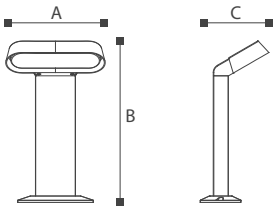

Mayen

1770 Series

Mayen

1770 Series

Mayen series lawn lamp. Unique appearance design. There are different heights for customers to choose. IP54 waterproof. It can effectively prevent the ingress of rainwater, and even illuminate the road on the ground even in bad weather conditions.