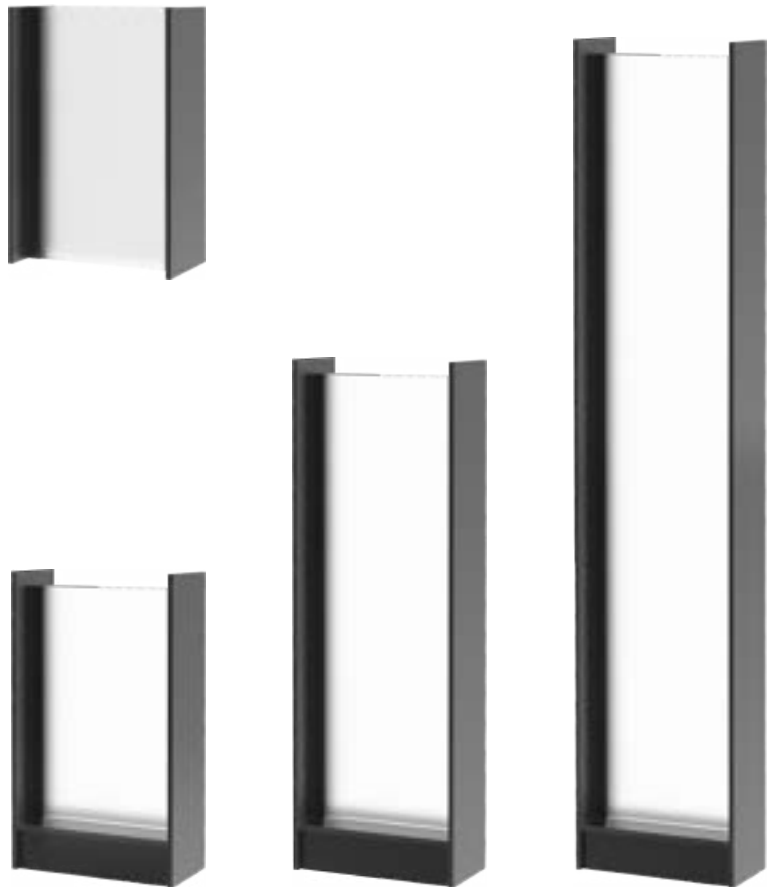

Pooler

2013 Series

Pooler LED lights. The middle adopts large glass material. The glass can be polished to make the light source reflect from both sides through the glass ground surface. The ground surface can make the light source more delicate and soft.

	Lamp	Lumen	A	B	C
GL20131	LED 20W	2000LM	300	80	175
GL20132	LED 20W	2000LM	500	80	175
GL20133	LED 20W	2000LM	800	80	175
GL20134	LED 20W	2000LM	250	88	167

LED
13 W

TEMPERATURE
2700K
6500K

MAX.
1200
LUMENS

IP65

CE CB **BIS**
ISO9001-2015 ISO14000 BSCI