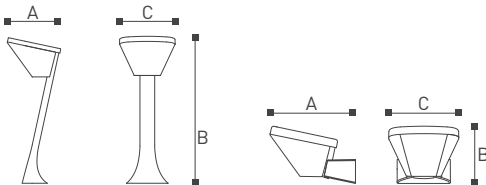

Stanley

1460 Series

Quality illuminates the future, innovation ignites brilliance. Stanley floodlight, unique appearance, advanced design inside, breaking the traditional shackles. Using ultra-thin lamp pole, the whole slightly backward tilt, the top for the smooth surface, as if the eagle is about to spread its wings to soar. And art in one, whether placed outdoors or indoor, is a kind of beautiful enjoyment.

	Lamp	Lumen	A	B	C
GL14601	LED 7W	520LM	126	300	132
GL14602	LED 7W	520LM	126	500	132
GL14603	LED 7W	520LM	126	800	132
GL14604	LED 7W	520LM	160	110	132