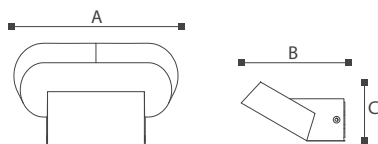

Broek

17106/17107

Inspiration comes from life. Broek lamps are available in two different sizes for customers to choose from. Appearance is contracted, have contemporary style extremely, install on the wall slightly tilt, the light slant shoots to the surroundings, need not worry about the harm that strong light brings to the eye, the depth blends into each scene in the life. In the dark night, a touch of light, optics and aesthetics of the soft in the night sky to form a shock of visual charm, light up your delicate life.

LED 13W	TEMPERATURE 2700K 6500K
MAX. 1200 LUMENS	IP65

	Lamp	Lumen	A	B	C
GL17106	LED 7W	600LM	180	114	65
GL17107	LED 13W	1200LM	250	123	74

CE CB ETL SAA V BMS BIS
ISO9001-2015 ISO14000 BSCI