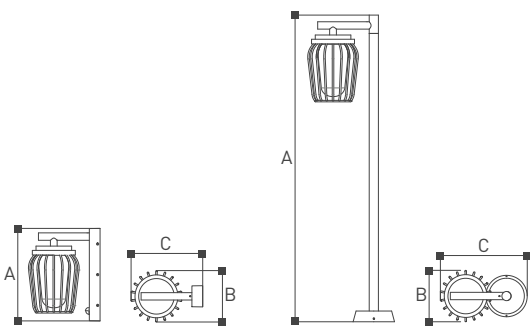

Ruthin

2030 Series

Excellent because I am professional. The 2030 series lamps have lawn lamps and wall lamps for customers to choose. Unique design style let a person shine at the moment. Inside is opalescent glass lampshade, outside is welded iron wire, the mutual coordination of glass and iron wire, creation gives different visual sense organ. The IP65's waterproof design, which withstands the test even in bad weather, will guide you in the right direction.

	Lamp	A	B	C
GL20301	E27 MAX . 23W	1000	165	284
GL20302	E27 MAX . 23W	1400	165	284
GL20303	E27 MAX . 23W	301	165	234
GL20303S	E27 MAX . 23W	301	165	234