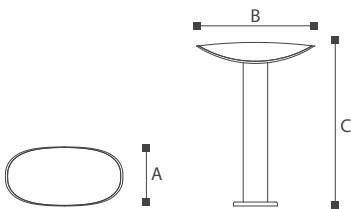

Kinder

1750 Series

Only to create unique art products. Item number Kinder. with a forward-looking design, a cylindrical lamp body, an arc-shaped lamp body above, and an entire curved light surface below the lamp body. When night falls and the lights are lit, the moment becomes bright. The theme, the hustle and bustle of everything is still at this moment, the lights illuminate everything around.

	Lamp	Lumen	A	B	C
GL17501	LED 13W	1200LM	121	245	300
GL17502	LED 13W	1200LM	121	245	500
GL17503	LED 13W	1200LM	121	245	800