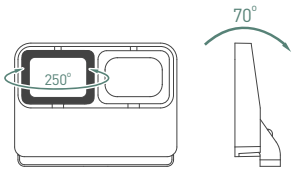

Soest

1530 Series

Soest of LED lights, using ultra-thin rectangular design, there are 2 different ways of light, customers can choose different effects according to their preferences, environment and other factors. The lamp head is also designed to be rotatable, and customers can rotate the angle to achieve the light direction.

	Lamp	Lumen	A	B	C	Beam angle
GL15301	LED 13W	1300LM	200	56	152	10°/25°
GL15302	LED 13W	1300LM	200	56	152	120°
GL15303	LED 13W	1300LM	200	64	303	10°/25°
GL15304	LED 13W	1300LM	200	64	303	120°