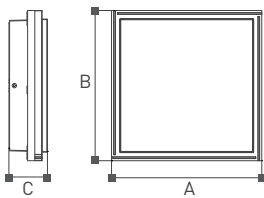

LED 20 W	TEMPERATURE 2700K - 6500K
MAX. 2000 LUMENS	IP65

Lamp	Lumen	A	B	C	
GL20105	LED 20W	2000LM	300	300	64

CE CB ETL SAA V BMS BIS
 ISO9001-2015 ISO14000 BSCI

Temora

20106/20107

Temora LED wall lamp, there are two sizes of 250mm/400mm height for customers to choose. The avant-garde design concept of this lamp uses thick glass on both sides and uses the characteristics of the glass to produce a uniform and soft lighting effect. The embedded light bar allows people to reach the most comfortable state while walking or watching. This light can be installed in a pedestrian street or a commercial street, and whenever night falls, it will be a beautiful landscape.