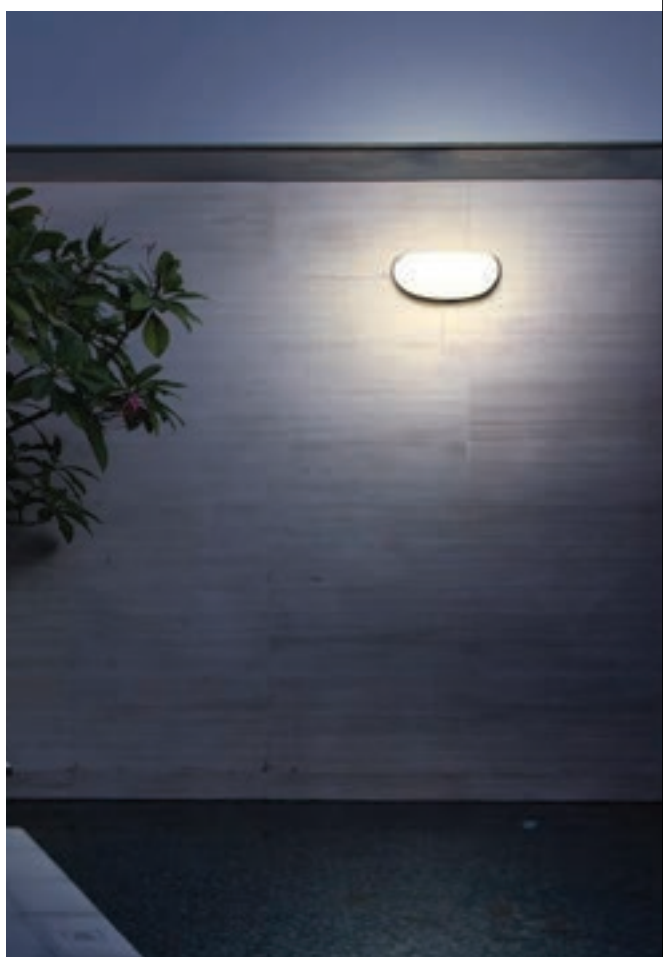

Bains

15102

Design originates from life, and details contribute to quality. Bains lights, inspired by the moon in the night sky. The minimalist appearance design, ultra-thin light body, extremely narrow light body frame, elliptic smooth surface and smooth curve radian create a different 15102. When the night falls and the darkness covers all around, 15102 is like a bright moon, illuminating the earth and illuminating your way forward.

	Lamp	Lumen	A	B	C
GL15102	LED 13W	1200LM	236	114	68

CE CB ETL SAA V BMS BIS
ISO9001-2015 ISO14000 BSCI