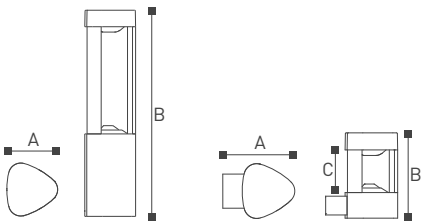

Pender

1120 Series

Pender

1120 Series

Pender of lighting lamps, there are lawn lamps and wall lamps for customers to choose from, geometric triangular column design, three small columns in the middle support the entire lamp head, hollow design in the middle, the light shines from the top, clean and neat. This lamp pole has different heights and sizes, and customers can choose products according to their own preferences.