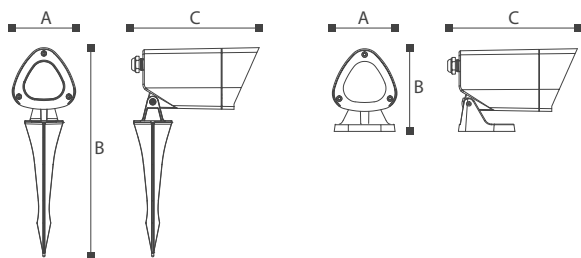

Bodmin

1810 Series

Earlier days, there only light. How light reach to our brain suddenly.

Actually, lighting could awakening the senses. When walking on the road, I feeling breeze ran across my face, hearing the subtle flow of sound in the air, also feeling light become to shadow. Hence, light of aware not only lighting, also included followed shadow.

Life will more dramatic coordinate lighting and shadow. Combination of light and shadow, original life have special idiosyncrasy. Building promote level, seems i am on the magical land of the island of Paris. Simple thing and ordinary life become miraculous are lighting aware.

	Lamp	A	B	C
GL18101	GU10 Max. 20W	89	114	179
GL18102	GU10 Max. 20W	89	294	179

CE CB ETL SAA V BMS BIS
ISO9001-2015 ISO14000 BSCI