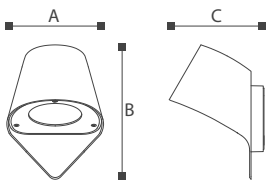

	Lamp	A	B	C
GL18101	GU10 Max. 20W	89	114	179
GL18102	GU10 Max. 20W	89	294	179

CE CB ETL SAA V BMS BIS
 ISO9001-2015 ISO14000 BSCI

Helston

18201

Light brings hope. The Light Helston shaped in cylinder is both connotative and stylish, concisely modern and well-designed. Fixing the light to exterior walls in the darkness is uniquely stylish and brings light to customers,