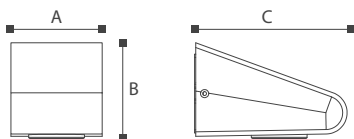

Lamp	Lumen	A	B	C
GL17212	LED 7W	500LM	82	86	137

CE CB ETL SAA V BMS BIS
ISO9001-2015 ISO14000 BSCI