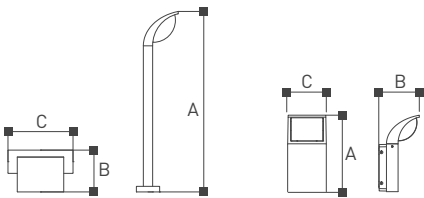

Steep

1990 Series

We build a distinctive life for you with earnest creation. The Light Steep includes wall lamp and lawn lamp. The lampshades are transparent and are colored in gray, which perfectly blends in the materials. The lights are succinct, designed in strong lines and particularly beautiful. The Light 19504S is inductive. Installing it at your front door, the warm light can blend with the path, and bring fun and coziness to your life.

LED 7_W	TEMPERATURE 2700K 6500K
MAX. 650 LUMENS	IP65

	Lamp	Lumen	A	B	C
GL19901	LED 7W	650LM	600	90	140
GL19902	LED 7W	650LM	800	90	140
GL19903	LED 7W	650LM	1000	90	140
GL19904	LED 7W	650LM	200	105	100
GL19904S	LED 7W	650LM	200	105	100