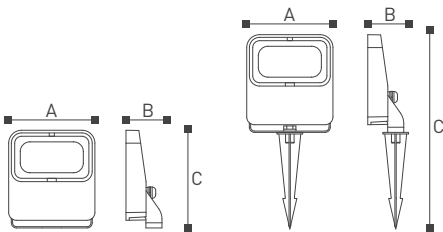

Elsen

1520 Series

Elsen of LED lights, using ultra-thin rectangular design, there are 2 different ways of light, customers can choose different effects according to their preferences, environment and other factors. The lamp head is also designed to be rotatable, and customers can rotate the angle to achieve the light direction.

	Lamp	Lumen	A	B	C	Beam angle
GL15201	LED 9W	800LM	134	56	152	10°/25°
GL15202	LED 9W	800LM	134	56	152	120°
GL15203	LED 9W	800LM	134	64	303	10°/25°
GL15204	LED 9W	800LM	134	64	303	120°