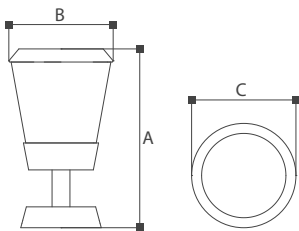

Lamp	A	B	C
GL19319	E27 Max. 23W	300	175	175
GL19320	LED 13W	300	175	175

CE CB (ETL) SAA VDE BIS
ISO9001-2015 ISO14000 BSCI