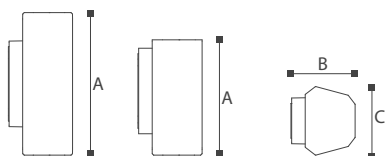

Busch

17301/17302

Item number Busch , rectangular parallelepiped design, clear edges and corners, smooth and natural lines, two-way light up and down, long-distance illumination, IP65 waterproof design, no worry under the impact of rain. It is meticulous, its style is unique, and its simplicity is an extraordinary division. Add a different atmosphere to the dark night and boring walls.

	Lamp	Lumen	A	B	C
GL17301	LED 7W	600LM	162	90	96
GL17302	LED 13W	1200LM	200	90	96

CE CB ETL SAA V BMS BIS
ISO9001-2015 ISO14000 BSCI