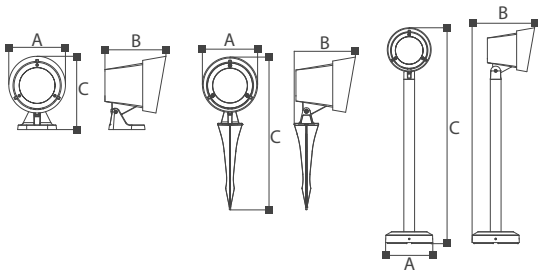

TEMPERATURE
2700K
6500K

IP65