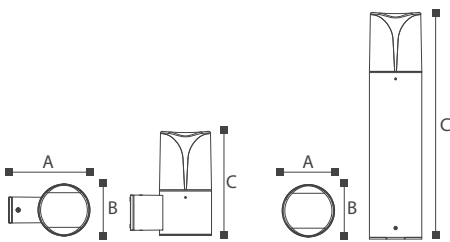

Lamp	Lumen	A	B	C	
GL18209	LED 11W	1000LM	80	40	260

Cotau

1830 Series

Votaw

1830 Series

Light up green lighting with your heart. Votaw lamps are divided into wall lamps and lawn lamps. The lamp head is made of aluminum die-casting and inlaid on milky white plastic, the lines are simple and smooth, and the lower lamp post is made of aluminum profile, which is naturally delicate and prevents corrosion. 360-degree wide-angle lighting, comfortable and non-irritating light feeling, high brightness makes each corner transparent and clear, dedicated to creating a comfortable and healthy family life for you.