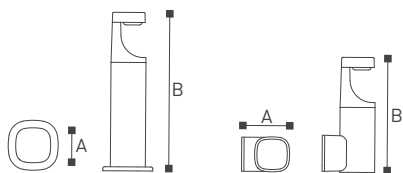

	Lamp	Lumen	A	B
GL14401	LED 7W	520LM	70	300
GL14402	LED 7W	520LM	70	500
GL14403	LED 7W	520LM	70	800
GL14404	LED 7W	520LM	106	220

Minto

1440 Series

Minto

1440 Series

Minto lighting.Lawn lamp and wall lamp series.The minimalist design, the light body USES the spray aluminum profile. IP54 waterproof design can effectively prevent rain from entering and damaging the lamp body. Ultra high quality, cast eternal classic.