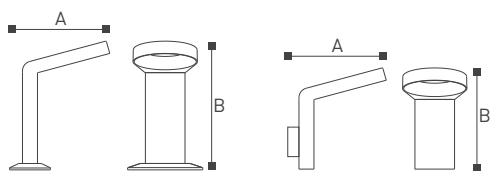

Newport

1210 Series

Dedication and quality service. Newport lamps have unique modeling design. The lamp holder adopts hollow ring design to emit light downward. The smooth surface is hidden inside the die casting piece. This lamp comes with a different design for the customer to choose from.

	Lamp	Lumen	A	B
GL12101	LED 7W	520LM	235	300
GL12102	LED 7W	520LM	235	500
GL12103	LED 7W	520LM	235	800
GL12104	LED 7W	520LM	235	250

LED
7W

TEMPERATURE
2700K
6500K

MAX.
520
LUMENS

IP54

CE CB **BIS**
ISO9001-2015 ISO14000 BSCI