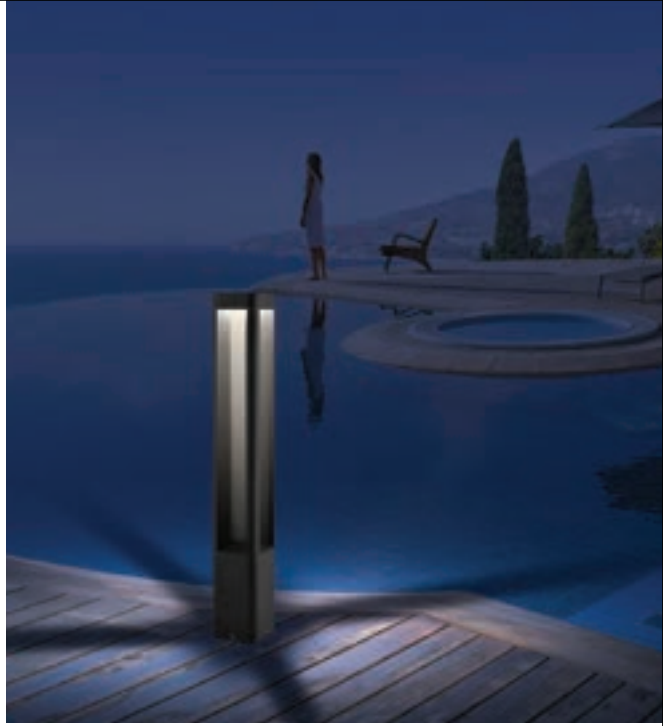

1230 Series

Quality starts the brand, and Seiko's achievements are wonderful. Canton LED lights, rectangular design, four sides of the light, the light emitting surface is hidden inside the lamp body, the hidden light emitting surface can effectively place the glare, and provide a comfortable lighting environment for pedestrians passing. The height of the middle aluminum profile is different, and the light effect is different. Customers can choose different shapes according to their own preferences.