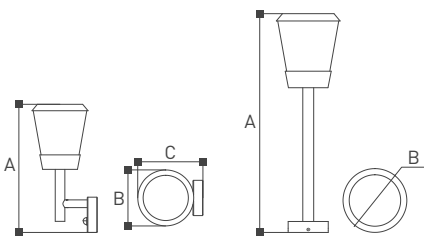

Romsey

1980 Series

Create grade, lead the quality. Romsey series lighting, unique new Chinese style design style. On either side of the road, like small lanterns, light up the dark road. This lamp USES IP65 waterproof design, can effectively achieve waterproof effect.

Lamp		A	B	C
GL19801	E27 Max. 23W	800	175	276
GL19802	E27 Max. 23W	1000	175	276
GL19803	E27 Max. 23W	1400	175	276
GL19804	E27 Max. 23W	330	175	234
GL19804S	E27 Max. 23W	330	175	234

ISO9001-2015 ISO14000 BSCI