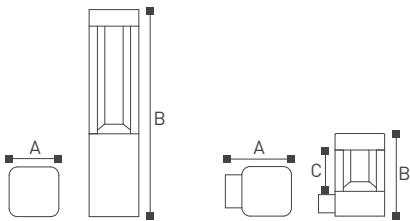

Canton

1230 Series

Quality starts the brand, and Seiko's achievements are wonderful. Canton LED lights, rectangular design, four sides of the light, the light emitting surface is hidden inside the lamp body, the hidden light emitting surface can effectively place the glare, and provide a comfortable lighting environment for pedestrians passing. The height of the middle aluminum profile is different, and the light effect is different. Customers can choose different shapes according to their own preferences.

	Lamp	Lumen	A	B	C
GL12304	LED 9W	820LM	120	500	260
GL12305	LED 9W	820LM	120	800	560
GL12306	LED 9W	820LM	170	200	100
GL12307	LED 9W	820LM	120	200	100