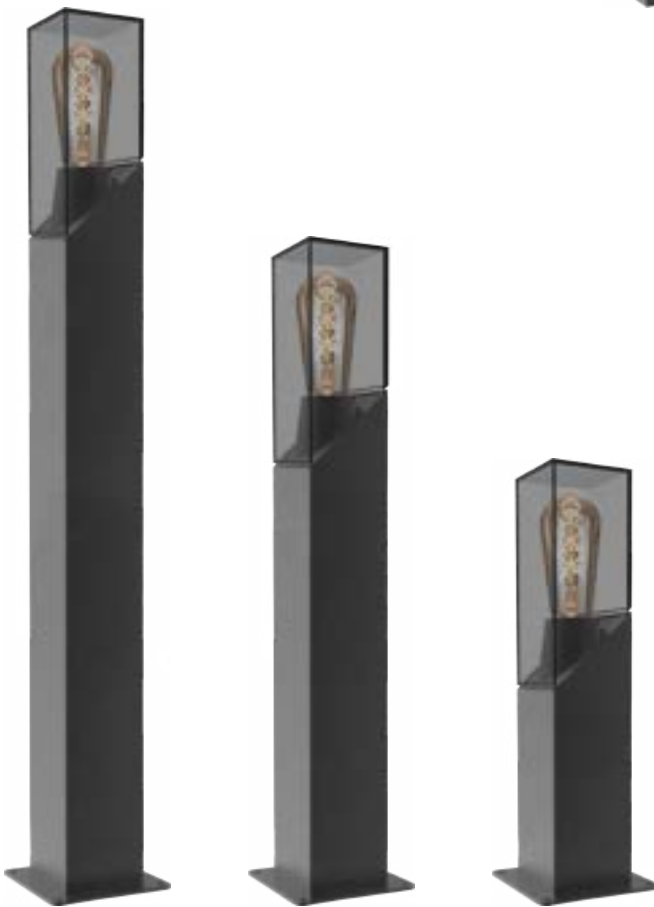

Cam

1950 Series

We build a distinctive life for you with earnest creation. The Light Cam includes wall lamp and lawn lamp. The lampshades are transparent and are colored in gray, which perfectly blended in the materials. The lights are succinct, designed in strong lines and particularly beautiful. The Light 19504S is inductive. Installing it at your front door, the warm light can blend with the path, and bring fun and coziness to your life.

	Lamp	A	B	C
GL19501	E27 Max. 23W	85	85	400
GL19502	E27 Max. 23W	85	85	600
GL19503	E27 Max. 23W	85	85	800
GL19504	E27 Max. 23W	85	135	250
GL19504S	E27 Max. 23W	85	148	275