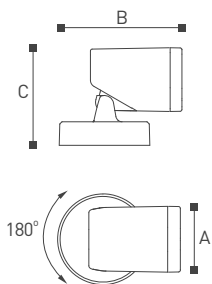

Lamp	Lumen	A	B	C
WW12110	LED 3.5W	190LM	66	100	110
WW12111	LED 3.5W	300LM	66	100	110
WW12112	LED 3.5W	300LM	66	100	110

LED 3.5W	TEMPERATURE 2700K 6500K
MAX. 320 LUMENS	IP65

CE CB ETL SAA VDE BIS
ISO9001-2015 ISO14000 BSCI