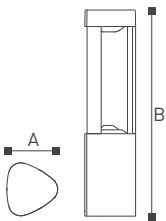

Exton

1120 Series

Exton of lighting lamps, there are lawn lamps and wall lamps for customers to choose from, geometric triangular column design, three small columns in the middle support the entire lamp head, hollow design in the middle, the light shines from the top, clean and neat. This lamp pole has different heights and sizes, and customers can choose products according to their own preferences.

	Lamp	Lumen	A	B
GL11201	LED 9W	820LM	125	300
	GX53 11W		125	300
GL11202	LED 9W	820LM	125	500
	GX53 11W		125	500
GL11203	LED 9W	820LM	125	800
	GX53 11W		125	800