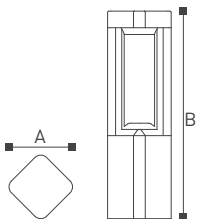

Auburn

1220 Series

The Auburn of lighting lamps have lawn lamps and wall lamps for customers to choose from. The geometric cuboid design, the two small columns in the middle support the entire lamp head, and the hollow design in the middle, the light shines from the top, neat and clean. This lamp pole has different heights and sizes, and customers can choose products according to their own preferences.