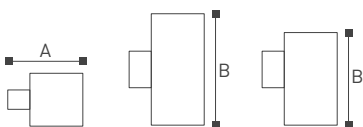

Lamp	Lumen	A	B
GL12601	LED 7W	600LM	170	200
GL12602	LED 13W	1200LM	170	250

LED
13^W

TEMPERATURE
2700K
—
6500K

MAX.
1200
LUMENS

IP65

CE CB **BIS**
ISO9001-2015 ISO14000 BSCI