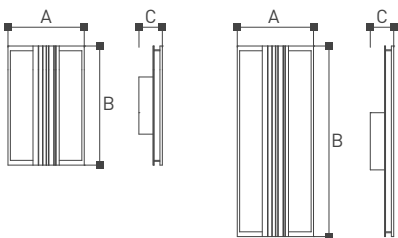

LED 20 W	TEMPERATURE 2700K - 6500K
MAX. 2000 LUMENS	IP65

Lamp	Lumen	A	B	C	
GL20105	LED 20W	2000LM	300	300	64

CE CB ETL SAA V BMS BIS
 ISO9001-2015 ISO14000 BSCI

Temora

20106/20107

Temora LED wall lamp, there are two sizes of 250mm/400mm height for customers to choose. The avant-garde design concept of this lamp uses thick glass on both sides and uses the characteristics of the glass to produce a uniform and soft lighting effect. The embedded light bar allows people to reach the most comfortable state while walking or watching. This light can be installed in a pedestrian street or a commercial street, and whenever night falls, it will be a beautiful landscape.