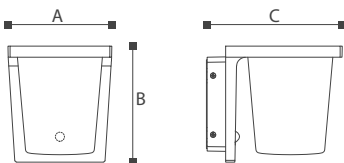

Lamp	Lumen	A	B	C
GL18204	LED 13W	1200LM	141	157	184
GL18204S	LED 13.5W	1200LM	141	157	184

LED
13W

TEMPERATURE
2700K
6500K

MAX.
1200
LUMENS

IP65

CE CB ETL SAA V BMS BIS
ISO9001-2015 ISO14000 BSCI