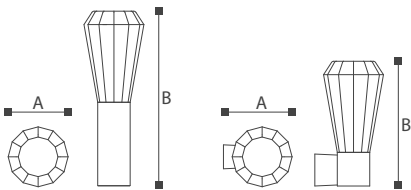

Melc

1650 Series

Now, the light condenses love. The Melc lamps are divided into lawn lamps and wall lamps. The design inspiration comes from bright diamonds. The sharp angular lines are like the cutting technology of diamonds.

	Lamp	A	B
GL16501	LED 13W	120	300
	E27 23W		
GL16502	LED 13W	120	500
	E27 23W		
GL16503	LED 13W	120	800
	E27 23W		
GL16504	LED 13W	120	250
	E27 23W