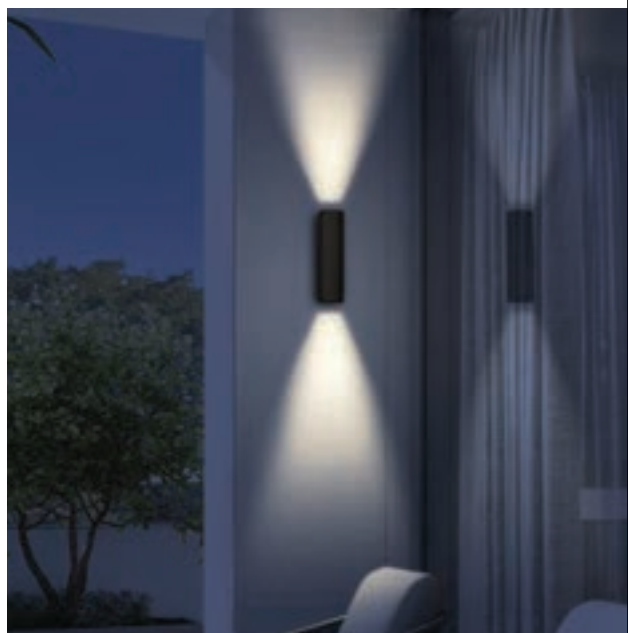

	Lamp	Lumen	A	B
GL14203	LED 3.5W	320LM	106	157
GL14204	LED 7W	640LM	106	238

CE CB ETL SAA VDE BIS
 ISO9001-2015 ISO14000 BSCI

Denis

14205

Assemble the light of quality, guangyao beautiful life. Denis floodlights are designed in simple European style, with one side and two sides for customers to choose. This lamp also has different lighting effects. Customers can choose the lighting method according to their own liking and installation environment. Every night, the moment when the light comes on, it illuminates the cold city and warms your life.