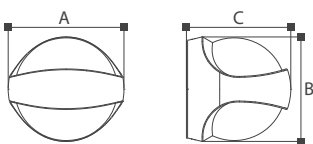

	Lamp	Lumen	A	B	C
GL15103	LED 13W	1200LM	200	200	180

CE CB ETL SAA V BMS BIS
 ISO9001-2015 ISO14000 BSCI

Parmain

15104

Different design, different life. Parmain with a semicircular design and a very simple and round appearance, the light shoots out a ray through a small rectangular space, leaving a straight line of light on the ground. Although this lamp is small and compact, but gather together, can have the effect unexpectedly unexpectedly. Installed in the corridor, steps, on the ground to leave a trail of light and shadow, to the dull life, added endless fun.