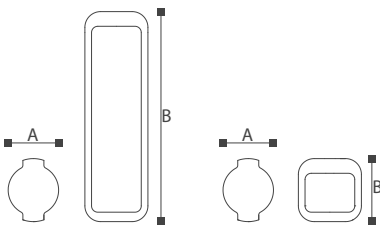

	Lamp	Lumen	A	B	C
GL16201	LED 20W	2000LM	250	250	50

CE CB ETL SAA V BMS BIS
ISO9001-2015 ISO14000 BSCI

Brno

1640 Series

Brno

1640 Series

Brno lights, designed with lawn lights and wall lights for customers to choose. Rectangular frame design, coarse ore aluminum profile support the whole lamp body, hard line, strong and durable. Adopt top to shine, chimney is placed in die cast piece, conceal light in lamp holder, see smooth shadow, give out light is downy. Through the aluminum support frame, the light depicts two shadows on the ground, adding a luster to the world.