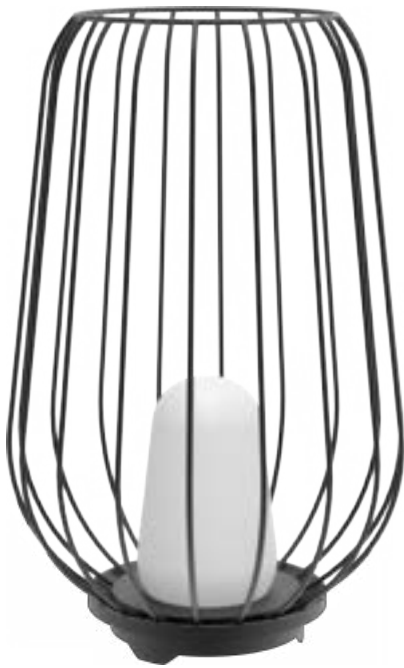

LED OUTDOOR RANGE
DESIGNER DESIGN PRODUCTS

COMMERCIAL CATALOGUE 20²⁴₂₅

HUAYI
Lighting+Solutions

Dacey

20101

The floor lamp adopts the design of iron bars. Its smooth lines are interwoven through the welding process to form an unusual artwork. Ivory ground glass lamp holder, the material of glass has simple sense more, illuminant passes through glass, can more even, downy. Put on the grass, the soft light illumines the surrounding environment, enjoy the comfort and silence brought by this moment.

GL20101

GL20102

Lamp		A	B	
GL20101	E27 MAX . 23W	527	Φ330	
GL20102	E27 MAX . 23W	321	Φ201	
GL20101M	E27 MAX . 23W	527	Φ201	Contains the plug
GL20102M	E27 MAX . 23W	321	Φ201	Contains the plug

Scone

20103

Scone Is the stigma lamp, designed as a cube shape. Added new iron element, a piece of iron depict the appearance that gives whole, the opalescent lampshade that enclothe inside, beautiful and easy do not keep out again bright effect. Installed in front of your house or on the road, it is like a work of art during the day. At night, the lamp lights up the surrounding environment and keeps you going.

LED 20 W	TEMPERATURE 2700K - 6500K
MAX. 2000 LUMENS	IP65

Lamp	Lumen	A	B	C	
GL20105	LED 20W	2000LM	300	300	64

CE CB ETL SAA V BMS BIS
 ISO9001-2015 ISO14000 BSCI

Temora

20106/20107

Temora LED wall lamp, there are two sizes of 250mm/400mm height for customers to choose. The avant-garde design concept of this lamp uses thick glass on both sides and uses the characteristics of the glass to produce a uniform and soft lighting effect. The embedded light bar allows people to reach the most comfortable state while walking or watching. This light can be installed in a pedestrian street or a commercial street, and whenever night falls, it will be a beautiful landscape.