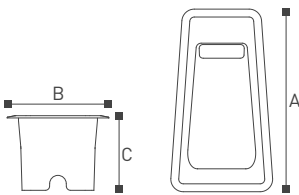

	Lamp	Lumen	A	B	C
GL13107	LED 11W	730LM	106	175	50

CE CB ETL SAA V BMS BIS
ISO9001-2015 ISO14000 BSCI

Starke

13301

Starke corner lamp, with two different sizes, customers can choose according to the environment. The lamp is installed inside the wall, the surface is in the same plane with the wall, and the glossy surface is installed inside the lamp body. While illuminating the ground, it effectively prevents glare and provides a comfortable feeling.