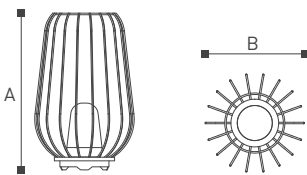

GL20101

GL20102

Lamp		A	B	
GL20101	E27 MAX . 23W	527	Φ330	
GL20102	E27 MAX . 23W	321	Φ201	
GL20101M	E27 MAX . 23W	527	Φ201	Contains the plug
GL20102M	E27 MAX . 23W	321	Φ201	Contains the plug

Scone

20103

Scone Is the stigma lamp, designed as a cube shape. Added new iron element, a piece of iron depict the appearance that gives whole, the opalescent lampshade that enclothe inside, beautiful and easy do not keep out again bright effect. Installed in front of your house or on the road, it is like a work of art during the day. At night, the lamp lights up the surrounding environment and keeps you going.