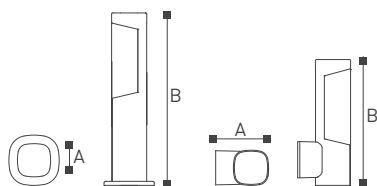

Benton

1430 Series

with your company, all the way bright. Benton Floodlights with simple design appearance, three sides of the lamp, ivory plastic lampshade and aluminum profile complement each other. This series of lights is also equipped with sensors, customers can choose according to their preferences, the induction lamp series.

	Lamp	Lumen	A	B
GL14309	LED 7W	520LM	70	300
GL14310	LED 7W	520LM	70	500
GL14311	LED 7W	520LM	70	800
GL14312	LED 7W	520LM	106	250