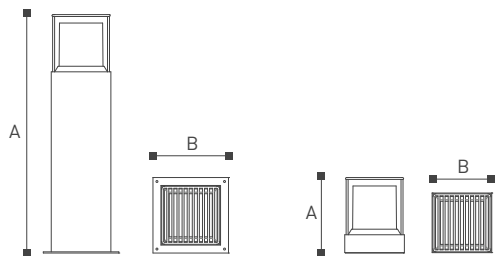

GL20101

GL20102

Lamp		A	B	
GL20101	E27 MAX . 23W	527	Φ330	
GL20102	E27 MAX . 23W	321	Φ201	
GL20101M	E27 MAX . 23W	527	Φ201	Contains the plug
GL20102M	E27 MAX . 23W	321	Φ201	Contains the plug

Scone

20103

Scone Is the stigma lamp, designed as a cube shape. Added new iron element, a piece of iron depict the appearance that gives whole, the opalescent lampshade that enclothe inside, beautiful and easy do not keep out again bright effect. Installed in front of your house or on the road, it is like a work of art during the day. At night, the lamp lights up the surrounding environment and keeps you going.

20804-T

20805-T

20801-T

20802-T

20803-T

	Lamp	A	B	C
GL20801	LED 13W 1200LM E27 MAX . 23W	300	160	160
GL20802	LED 13W 1200LM E27 MAX . 23W	500	160	160
GL20803	LED 13W 1200LM E27 MAX . 23W	800	160	160
GL20804	LED 13W 1200LM E27 MAX . 23W	165	120	120
GL20805	LED 13W 1200LM E27 MAX . 23W	208	152	121