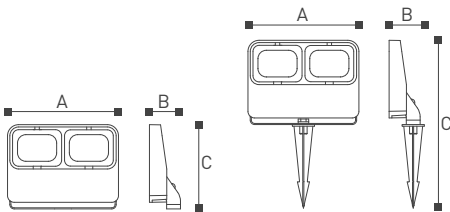

Soest

1530 Series

Soest of LED lights, using ultra-thin rectangular design, there are 2 different ways of light, customers can choose different effects according to their preferences, environment and other factors. The lamp head is also designed to be rotatable, and customers can rotate the angle to achieve the light direction.

	Lamp	Lumen	A	B	C	Beam angle
GL15301	LED 13W	1300LM	200	56	152	10°/25°
GL15302	LED 13W	1300LM	200	56	152	120°
GL15303	LED 13W	1300LM	200	64	303	10°/25°
GL15304	LED 13W	1300LM	200	64	303	120°