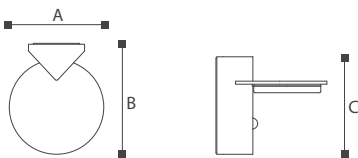

Lamp	Lumen	A	B	C
GL18205	LED 13W	1200LM	155	182	160
GL18205S	LED 7W	650LM	155	182	171