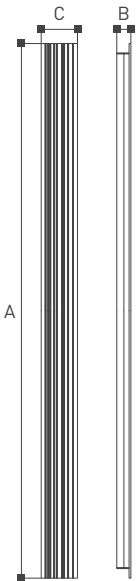

Hofors

2014 Series

Hofors is a linear outdoor lamp with 3 different sizes for customers to choose.

The lamp surface is made up of geometric lines, which are scattered.

The way of emitting light toward the wall, there is no strong light source, so that people can feel the beautiful night better.

LED 13^W	TEMPERATURE 2700K 6500K
MAX. 1200 LUMENS	IP65

	Lamp	Lumen	A	B	C
GL20141	LED 13W	1200LM	600	37	95
GL20142	LED 20W	2000LM	1000	37	95
GL20143	LED 26W	3000LM	1200	37	95