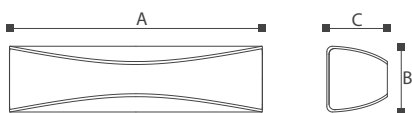

Lamp	Lumen	A	B	C
GL16103	LED 10W	1200LM	230	60	55

CE CB ETL SAA V BMS BIS
ISO9001-2015 ISO14000 BSCI