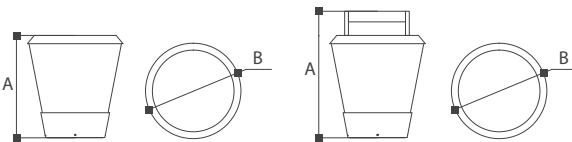

GL19313

Lamp	Lumen	A	B
GL19310	LED 20W 1800LM	322	Φ300
GL19311	LED 20W 1800LM	400	Φ300
GL19312	LED 20W 1800LM	322	Φ300
GL19313	LED 20W 1800LM	400	Φ300