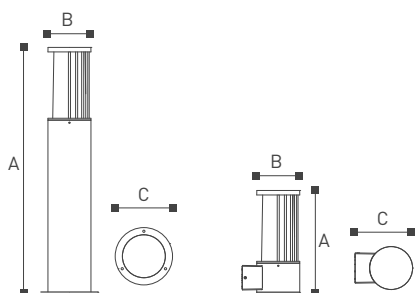

GL20101

GL20102

Lamp		A	B	
GL20101	E27 MAX . 23W	527	Φ330	
GL20102	E27 MAX . 23W	321	Φ201	
GL20101M	E27 MAX . 23W	527	Φ201	Contains the plug
GL20102M	E27 MAX . 23W	321	Φ201	Contains the plug

Scone

20103

Scone Is the stigma lamp, designed as a cube shape. Added new iron element, a piece of iron depict the appearance that gives whole, the opalescent lampshade that enclothe inside, beautiful and easy do not keep out again bright effect. Installed in front of your house or on the road, it is like a work of art during the day. At night, the lamp lights up the surrounding environment and keeps you going.

Tiara

2050 Series

Tiaro

2050 Series

Tiaro, aluminum and iron bar are combined, one side is iron bar, the other side is lamp shade. During installation, customers can adjust the orientation of the light body according to their preferences. Installed on the roadside or in the park, one side of the clean and transparent, one side of the light through the iron bars, light and shade each other, strewn at random.

Lamp		A	B	C
GL20501-B	E27 MAX . 23W	400	Φ140	-
GL20502-B	E27 MAX . 23W	600	Φ140	-
GL20503-B	E27 MAX . 23W	800	Φ140	-
GL20504-B	E27 MAX . 23W	250	Φ105	141

Nebo

2050 Series

Nebo

2050 Series

Nebo, aluminum and iron bar are combined, one side is iron bar, the other side is lamp shade. During installation, customers can adjust the orientation of the light body according to their preferences. Installed on the roadside or in the park, one side of the clean and transparent, one side of the light through the iron bars, light and shade each other, strewn at random.