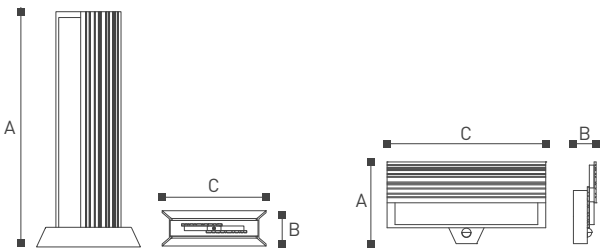

Aydin

2012 Series

Aydin, bold use of transparent glass material. High light transmittance, let the light source shine through the glass from the front and back sides, the glass side is white paint, can play a good reflection effect, make the light more uniform, soft. Aluminum profile through the design, presents a different size of the process seam, strewn at random.

Lamp	Lumen	A	B	C
GL20121	LED 20W 2000LM	400	90	265
GL20122	LED 20W 2000LM	600	90	265
GL20123	LED 20W 2000LM	800	90	265
GL20124	LED 20W 2000LM	166	61	400
GL20124S	LED 20W 2000LM	207	61	400
GL20125	LED 20W 2000LM	166	61	600
GL20125S	LED 20W 2000LM	207	61	600

TEMPERATURE
2700K
6500K

IP65

CE CB ETL SAA V BMS BIS
ISO9001-2015 ISO14000 BSCI