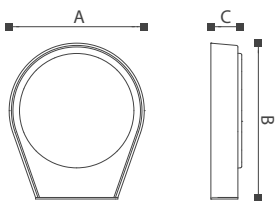

LED 10 W	TEMPERATURE 2700K 6500K
MAX. 1200 LUMENS	IP65

Lamp	Lumen	A	B	C	
GL16107	LED 10W	1200LM	175	202	40

CE CB ETL SAA V BMS BIS
ISO9001-2015 ISO14000 BSCI