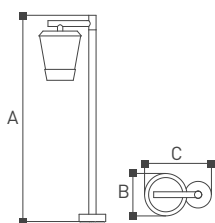

Romsey

19805

19805 is a garden light. The upper light-emitting surface is reflected by the frosted aluminum part, which is simple and beautiful. It can be installed in pedestrian streets and parks. The night falls, illuminating your way forward.

LED 13W	TEMPERATURE 2700K 6500K
MAX. 1200 LUMENS	IP65

	Lamp	Lumen	A	B	C
GL19805	LED 30W	1850LM	1000	175	276

CE CB ETL SAA VDE BIS
ISO9001-2015 ISO14000 BSCI