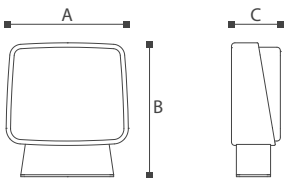

LED 10W	TEMPERATURE 2700K 6500K
MAX. 850 LUMENS	IP65

Lamp	Lumen	A	B	C	
GL17102	LED 10W	850LM	125	137	50

CE CB ETL SAA V BMS BIS
ISO9001-2015 ISO14000 BSCI