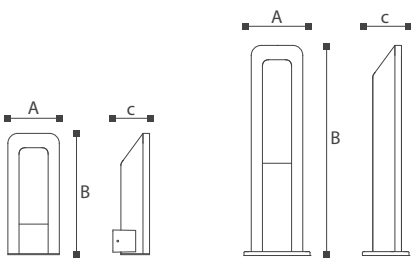

	Lamp	Lumen	A	B	C
GL17501	LED 13W	1200LM	121	245	300
GL17502	LED 13W	1200LM	121	245	500
GL17503	LED 13W	1200LM	121	245	800

Stein

1760 Series

Stein

1760 Series

Item Number Stein, has a three-dimensional design, a cuboid body, and a long light-emitting surface. The surrounding aluminum shell extends outward. The light extends outward through the milky plastic lampshade, highlighting the bright beauty of the light. This lamp has lawn lamp and wall lamp for customers to choose from, exquisite craftsmanship, unique design and perfect taste.