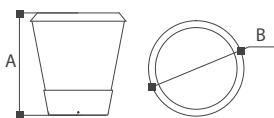

LED 2.5W	TEMPERATURE 2700K 6500K
MAX. 250 LUMENS	IP65

	Lamp	Lumen	A	B
GL19310 Solar	LED 2.5W	250LM	250	265
	Operating Voltage DC 9V			

CE CB ETL SAA V BMS BIS
ISO9001-2015 ISO14000 BSCI