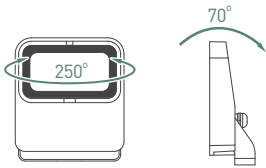

Elsen

1520 Series

Elsen of LED lights, using ultra-thin rectangular design, there are 2 different ways of light, customers can choose different effects according to their preferences, environment and other factors. The lamp head is also designed to be rotatable, and customers can rotate the angle to achieve the light direction.

	Lamp	Lumen	A	B	C	Beam angle
GL15201	LED 9W	800LM	134	56	152	10°/25°
GL15202	LED 9W	800LM	134	56	152	120°
GL15203	LED 9W	800LM	134	64	303	10°/25°
GL15204	LED 9W	800LM	134	64	303	120°