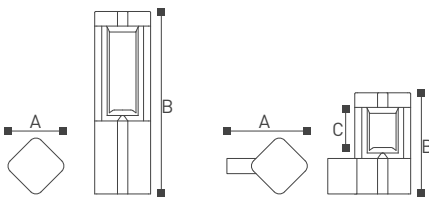

Harlem

1220 Series

The Harlem of lighting lamps have lawn lamps and wall lamps for customers to choose from. The geometric cuboid design, the two small columns in the middle support the entire lamp head, and the hollow design in the middle, the light shines from the top, neat and clean. This lamp pole has different heights and sizes, and customers can choose products according to their own preferences.

	Lamp	Lumen	A	B	C
GL12204	LED 9W	900LM	150	500	260
	GX53 11W		150	500	260
GL12205	LED 9W	900LM	150	800	560
	GX53 11W		150	800	560
GL12206	LED 9W	900LM	200	250	130
	GX53 11W		200	250	130
GL12207	LED 9W	900LM	150	200	100
	GX53 11W		150	200	100

LED
9W

TEMPERATURE
2700K
—
6500K

MAX.
900
LUMENS

IP54

CE CB ETL SAA V BMS BIS
ISO9001-2015 ISO14000 BSCI