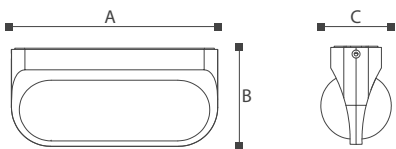

Goes

17201

Goes lamp, round appearance design, simple, beautiful and generous, white wick texture uniform, all show luster, irradiation light uniform soft, reduce strong light stimulation at night. From the beginning of the design, each of the materials are able to withstand the test of quality and safety, always for your safety escort.

LED 13W	TEMPERATURE 2700K 6500K
MAX. 1200 LUMENS	IP65

	Lamp	Lumen	A	B	C
GL17201	LED 13W	1200LM	265	107	76
GL17209	LED 7W	600LM	185	88	63

CE CB **BIS**
ISO9001-2015 ISO14000