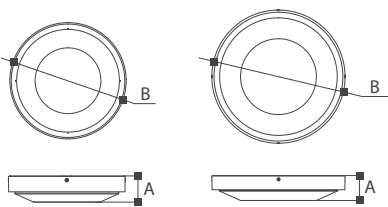

LED 30 W	TEMPERATURE 2700K 6500K
MAX. 3000 LUMENS	IP65

	Lamp	Lumen	A	B
GL19308	LED 20W	2000LM	60	Φ250
GL19309	LED 30W	3000LM	60	Φ320

ISO9001-2015 ISO14000 BSCI