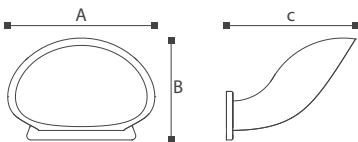

Lamp	Lumen	A	B	C	
GL17203	LED 13W	1200LM	223	130	105

CE CB ETL SAA V BMS BIS
 ISO9001-2015 ISO14000 BSCI

Assche

17206

Warm your heart and light your home. Assche lamps, flat circular design, the upper part of the semi-elliptic shape of the lamp body, the lower part of the arc shape of the wick, combining natural, warm and soft elements, the light along the oblique direction of the sprinkling on the wall, presenting a different modern style, the classic and modern design, give new meaning to the way of life.