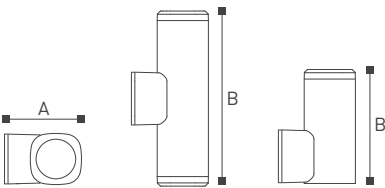

Perry

14203

Assemble the light of quality, guanyao beautiful life. Perry floodlights are designed in simple European style, with one side and two sides for customers to choose. This lamp also has different lighting effects. Customers can choose the lighting method according to their own liking and installation environment. Every night, the moment when the light comes on, it illuminates the cold city and warms your life.

	Lamp	Lumen	A	B
GL14203	LED 3.5W	320LM	106	157
GL14204	LED 7W	640LM	106	238