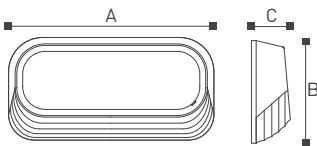

LED 10W	TEMPERATURE 2700K 6500K
MAX. 1100 LUMENS	IP65

	Lamp	Lumen	A	B	C
GL15101	LED 10W	1100LM	240	120	45

CE CB ETL SAA V BMS BIS
ISO9001-2015 ISO14000 BSCI