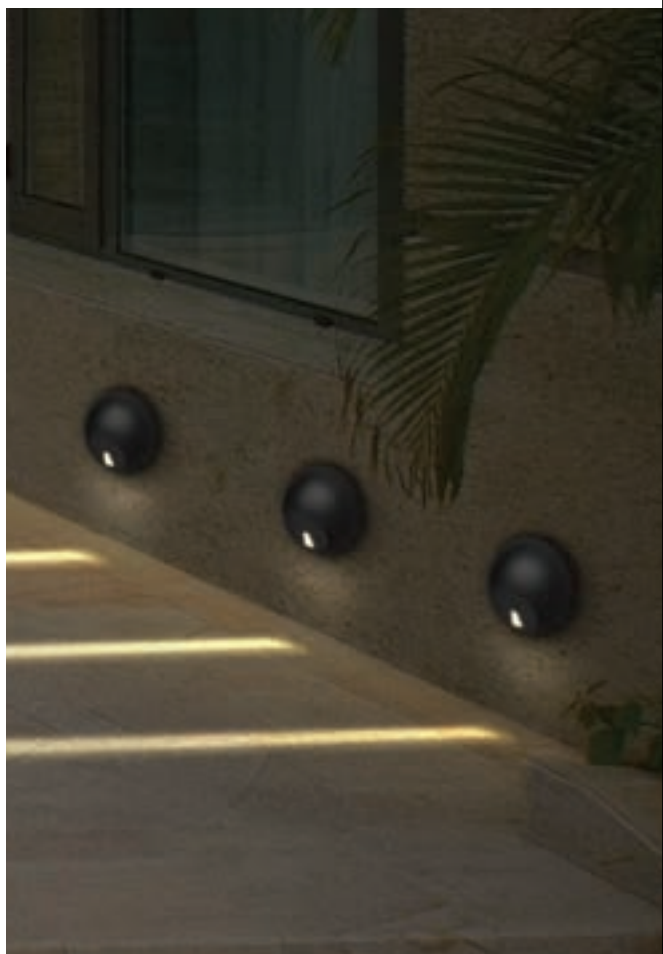

Parmain

15104

Different design, different life. Parmain with a semicircular design and a very simple and round appearance, the light shoots out a ray through a small rectangular space, leaving a straight line of light on the ground. Although this lamp is small and compact, but gather together, can have the effect unexpectedly unexpectedly. Installed in the corridor, steps, on the ground to leave a trail of light and shadow, to the dull life, added endless fun.

	Lamp	Lumen	A	B	C
GL15104	LED 3.5W	160LM	120	120	52

CE CB ETL SAA V BMS BIS
ISO9001-2015 ISO14000 BSCI