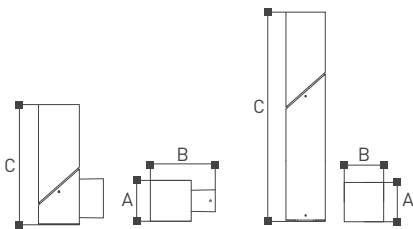

Cam

1950 Series

We build a distinctive life for you with earnest creation. The Light Cam includes wall lamp and lawn lamp. The lampshades are transparent and are colored in gray, which perfectly blended in the materials. The lights are succinct, designed in strong lines and particularly beautiful. The Light 19504S is inductive. Installing it at your front door, the warm light can blend with the path, and bring fun and coziness to your life.

	Lamp	A	B	C
GL19501	E27 Max. 23W	85	85	400
GL19502	E27 Max. 23W	85	85	600
GL19503	E27 Max. 23W	85	85	800
GL19504	E27 Max. 23W	85	135	250
GL19504S	E27 Max. 23W	85	148	275