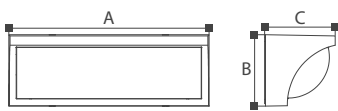

Shiner

19301

Shiner adopts simple Nordic design style. This lamp is divided into the die casting aluminium of spray model and the lampshade of milky white two parts, die casting hale line, collocation is fruity plastic lampshade bring out the best in each other. When night falls and the soft light shines down, everything is so comfortable and peaceful.