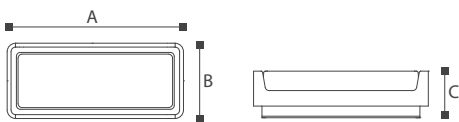

LED 10 W	TEMPERATURE 2700K 6500K
MAX. 850 LUMENS	IP65

Lamp	Lumen	A	B	C	
GL17102	LED 10W	850LM	125	137	50

CE CB ETL SAA V BMS BIS
 ISO9001-2015 ISO14000 BSCI

Dayton

17103

Glow the era and illuminate the future. Dayton lamps, rectangular frame, minimalist design, provide strong support for the entire lamp frame, using module cutting technology, to achieve soft design of the corner lines, light and shadow are scattered around in an orderly manner, very beautiful. And this lamp expands the lighting range, makes the light project in all directions, uses flicker-free power, the light is more natural, and your family is comfortable and at ease.