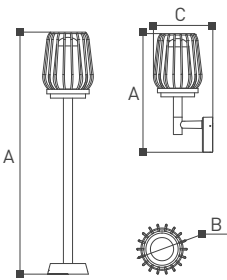

Peru

2020 Series

Glorious life, perfect quality. 2020 series lighting. Break through the conventional, using the plasticity of the wire, through the welding process, splice an unusual lamp cap, light through a strip of wire, scattered in the dark every corner.

Lamp		A	B	C
GL20201	E27 MAX . 23W	600	Φ168	-
GL20202	E27 MAX . 23W	800	Φ168	-
GL20203	E27 MAX . 23W	1000	Φ168	-
GL20204	E27 MAX . 23W	419	-	205
GL20204S	E27 MAX . 23W	419	-	205