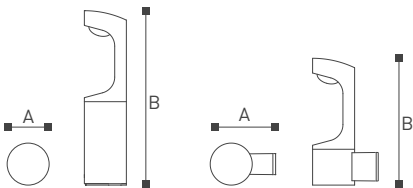

Koln

1560 Series

Koln of lights, simple European design, cylindrical appearance, the head adopts a slip-back shape, and the curved white plastic reflector increases the color of the light and illuminates more areas. Excellent waterproof, can also illuminate the road you travel in the wind and rain at night.

	Lamp	Lumen	A	B
GL15601	LED 9W	810LM	90	300
GL15602	LED 9W	810LM	90	500
GL15603	LED 9W	810LM	90	800
GL15604	LED 9W	810LM	140	272