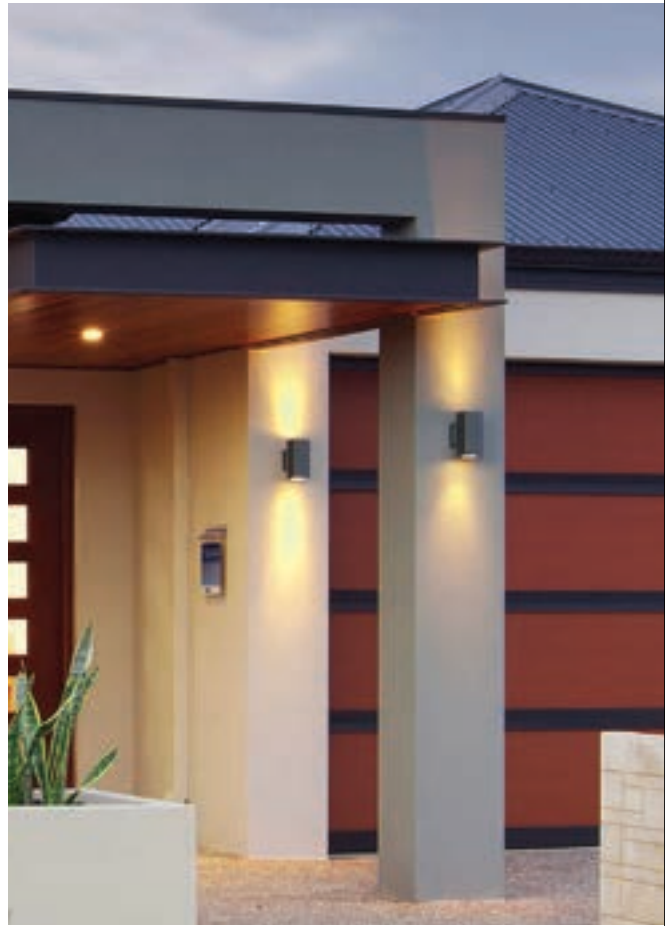

Cutter

1340 Series

Cutler floodlight, brief design, strong lines. There are two options of unilateral luminescence and bilateral luminescence. This lamp also has different lighting effects. Customers can choose different products according to different environmental factors and their preferences. IP54 waterproof design, can be used in severe weather conditions.

	Lamp	Lumen	A	B	C
GL13403	LED 3.5W	320LM	65	170	92
GL13404	LED 7W	640LM	65	200	92

CE CB ETL SAA V BMS BIS
ISO9001-2015 ISO14000 BSCI