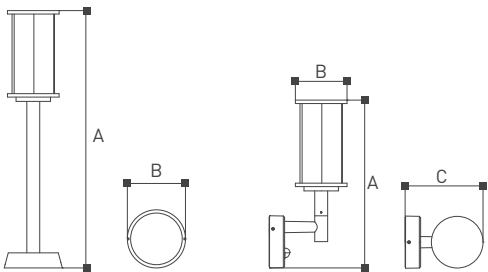

Niles

2090 Series

Niles, lamp holder USES glass material, glass has very good permeability, clean and beautiful, has the simple sense. The bulb reflected a gorgeous light through the glass. The bottom of the bulb is structurally designed to be waterproof and light up the environment even in inclement weather.

Lamp		A	B	C
GL20901	E27 MAX . 23W	400	Φ135	-
GL20902	E27 MAX . 23W	600	Φ135	-
GL20903	E27 MAX . 23W	800	Φ135	-
GL20904	E27 MAX . 23W	391	181	121
GL20904S	E27 MAX . 23W	391	181	121