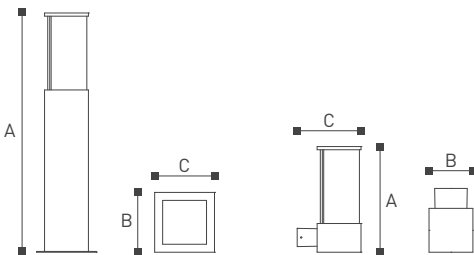

Patton

2011 Series

Patton, lamp holder is made of 4 pieces of transparent glass. High light transmittance can give off unique smell very well. Customers can install different bulbs according to their preferences. The wall lamp also has the induction lamp design, facilitates our life.

	Lamp	A	B	C
GL20111	E27 MAX . 23W	400	150	150
GL20112	E27 MAX . 23W	600	150	150
GL20113	E27 MAX . 23W	800	150	150
GL20114	E27 MAX . 23W	265	105	155
GL20114S	E27 MAX . 23W	265	105	168