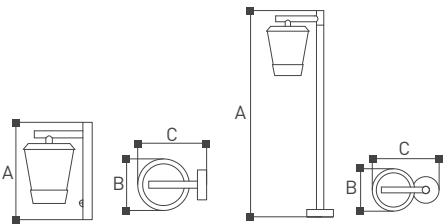

Romsey

1970 Series

Create grade, lead the quality. Romsey lighting, unique new Chinese style design style. On either side of the road, like small lanterns, light up the dark road. This lamp USES IP65 waterproof design, can effectively achieve waterproof effect.

	Lamp	Lumen	A	B	C
GL19701	LED 13W	1200LM	1000	175	276
GL19702	LED 13W	1200LM	1400	175	276
GL19703	LED 13W	1200LM	330	175	234
GL197035	LED 13W	1200LM	330	175	234

LED
13W

TEMPERATURE
2700K
-
6500K

MAX.
1200
LUMENS

IP65

CE CB ETL SAA V BMS BIS
ISO9001-2015 ISO14000 BSCI