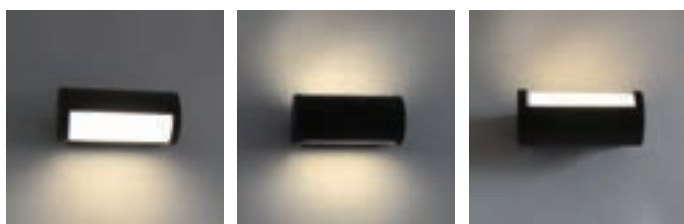

Lamp	Lumen	A	B	C	
GL17202	LED 13W	1200LM	270	100	58

Breda

17203

CE CB    BIS
ISO9001-2015 ISO14000  BSCI

Breda

17203

The art of light is created by heart. Breda lamps, geometric cylinder design, the lamp body can be rotated, rotated to the top or below, above or below unilateral light, rotation to the middle, both sides at the same time refraction light. It can be better applied to different environments. It also increases the interaction between customers and products. Added a joy to life.