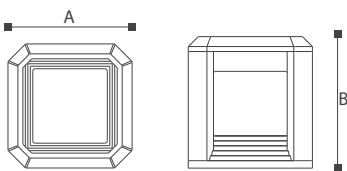

Lamp	Lumen	A	B
GL16101 Solar	LED 2.5W	250LM	250	265
	Operating Voltage DC 9V