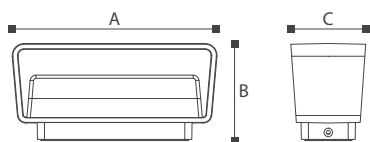

Podoli

16108

People oriented, careful design. Podoli models of lighting, rectangular shell design, direct-cast aluminum body around the lamp body, generous and stable, hollow design in the middle, the light source shines into the incident, everything is so natural. Use creative design, decorate space, decorate life, and open a new life wisdom for you.

	Lamp	Lumen	A	B	C
GL16108	LED 7W	600LM	175	83	64

CE CB ETL SAA V BMS BIS
ISO9001-2015 ISO14000 BSCI