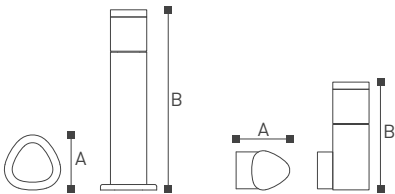

Alton

1370 Series

Floodlight, triangular column exterior design, transparent plastic wrap around the opalescent reflector, LED light from the top down to the reflector, reflected through the transparent lampshade. The aesthetic feeling of minimalism, thought-provoking.

	Lamp	Lumen	A	B
GL13701	LED 7W	520LM	110	300
GL13702	LED 7W	520LM	110	500
GL13703	LED 7W	520LM	110	800
GL13704	LED 7W	520LM	107	200