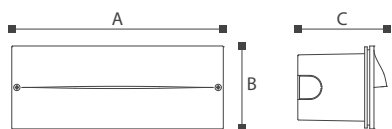

	Lamp	Lumen	A	B	C
GL13306	LED 6W	1200LM	250	98	90
GL13310	LED 6W	500LM	120	55	70

CE CB ETL SAA V BMS BIS
 ISO9001-2015 ISO14000 BSCI

Marion

13307/13308

Detail makes perfect, innovation illuminates the future. Marion corner lamp, use rectangular design, inlaid wall type design, lamp face design becomes the round radian of opposite top and bottom two sides, when lamplight is played come out at a moment, hit lamp body, resemble a smile, give a person joy, active atmosphere