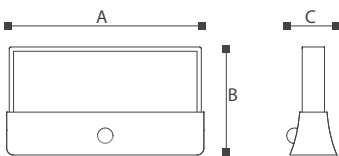

Sway

17101

Creative lighting comes from natural light. Sway lamp, ultra-thin rectangular appearance, light on both sides, wide field of view up and down, enhance lighting intensity, expand lighting range, sensor at the bottom, artistic design, bright light when people come. The unique modern beauty and stylish personality make the home atmosphere no longer plain.

LED 13W	TEMPERATURE 2700K — 6500K
MAX. 1200 LUMENS	IP65

	Lamp	Lumen	A	B	C
GL17101	LED 13W	1200LM	232	135	70
GL17101S	LED 13.5W	1200LM	232	135	73

CE CB **BIS**
ISO9001-2015 ISO14000 BSCI