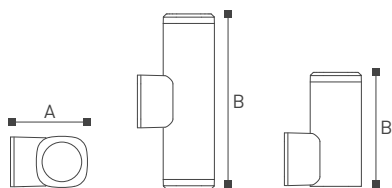

Assemble the light of quality, guangyao beautiful life. Denis floodlights are designed in simple European style, with one side and two sides for customers to choose. This lamp also has different lighting effects. Customers can choose the lighting method according to their own liking and installation environment. Every night, the moment when the light comes on, it illuminates the cold city and warms your life.