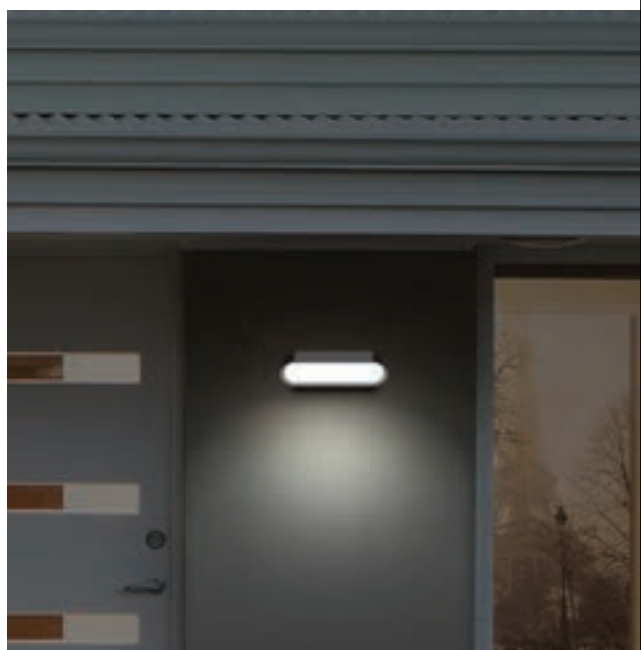

Broek

17106/17107

Inspiration comes from life. Broek lamps are available in two different sizes for customers to choose from. Appearance is contracted, have contemporary style extremely, install on the wall slightly tilt, the light slant shoots to the surroundings, need not worry about the harm that strong light brings to the eye, the depth blends into each scene in the life. In the dark night, a touch of light, optics and aesthetics of the soft in the night sky to form a shock of visual charm, light up your delicate life.

LED 13W	TEMPERATURE 2700K 6500K
MAX. 1200 LUMENS	IP65

	Lamp	Lumen	A	B	C
GL17106	LED 7W	600LM	180	114	65
GL17107	LED 13W	1200LM	250	123	74

CE CB ETL SAA V BMS BIS
ISO9001-2015 ISO14000 BSCI