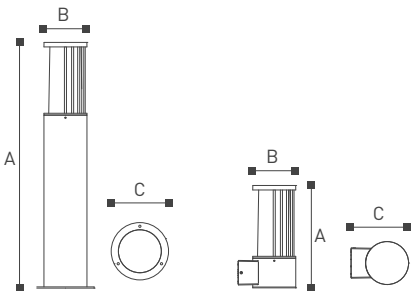

Tiara

2050 Series

Tiaro

2050 Series

Tiaro, aluminum and iron bar are combined, one side is iron bar, the other side is lamp shade. During installation, customers can adjust the orientation of the light body according to their preferences. Installed on the roadside or in the park, one side of the clean and transparent, one side of the light through the iron bars, light and shade each other, strewn at random.

Lamp		A	B	C
GL20501-B	E27 MAX . 23W	400	Φ140	-
GL20502-B	E27 MAX . 23W	600	Φ140	-
GL20503-B	E27 MAX . 23W	800	Φ140	-
GL20504-B	E27 MAX . 23W	250	Φ105	141

Nebo

2050 Series

Nebo

2050 Series

Nebo, aluminum and iron bar are combined, one side is iron bar, the other side is lamp shade. During installation, customers can adjust the orientation of the light body according to their preferences. Installed on the roadside or in the park, one side of the clean and transparent, one side of the light through the iron bars, light and shade each other, strewn at random.