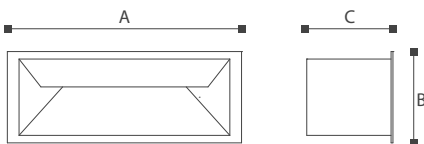

	Lamp	Lumen	A	B	C
GL13301	LED 7W	540LM	220	123	90
GL13302	LED 3.5W	270LM	148	89	58

CE CB ETL SAA VDE BIS
 ISO9001-2015 ISO14000 BSCI

Orient

13305

Light up the horizon and activate the night. Orient corner lamp, rectangular appearance design, strong lines. It is formed by the intersection of geometric facets. The lamp board is hidden inside the lamp body to effectively place glare. The waterproof design of IP65 can downward and work normally in bad weather.