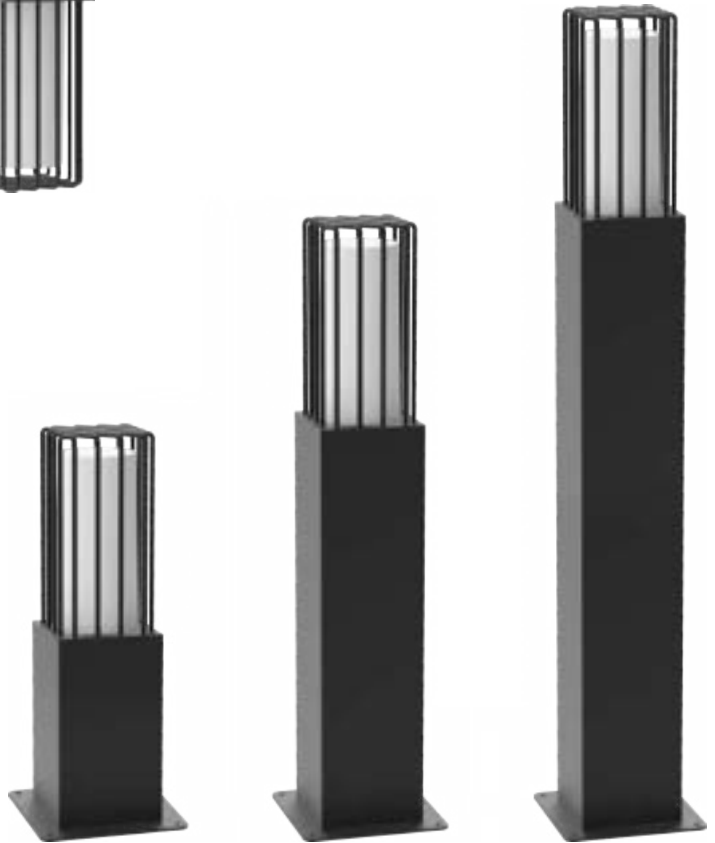

Moura

2040 Series

Create the perfect art of light and color. Moura, there are lawn lamp and wall lamp for customers to choose, wall lamp has single head and double head, single head can install sensor. E27 lamp holder design, convenient for customers to replace the bulb.

Lamp		A	B	C
GL20401-B	E27 MAX . 23W	400	140	140
GL20402-B	E27 MAX . 23W	600	140	140
GL20403-B	E27 MAX . 23W	800	140	140
GL20404-B	E27 MAX . 23W	387	100	125
GL20405-B	E27 MAX . 23W	239	100	125
GL20405S-B	E27 MAX . 23W	239	100	125