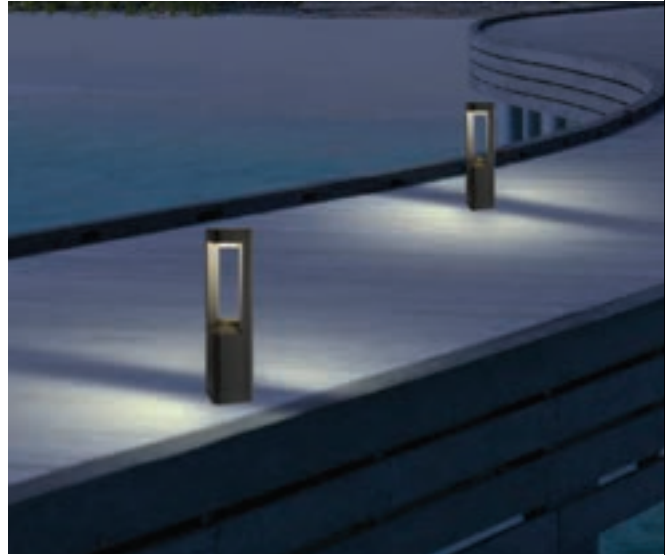

Auburn

1220 Series

The Auburn of lighting lamps have lawn lamps and wall lamps for customers to choose from. The geometric cuboid design, the two small columns in the middle support the entire lamp head, and the hollow design in the middle, the light shines from the top, neat and clean. This lamp pole has different heights and sizes, and customers can choose products according to their own preferences.