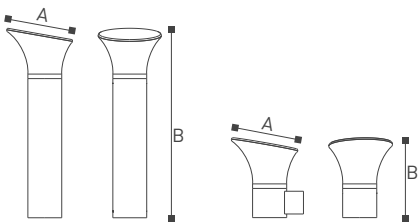

Metter

1140 Series

Metter. The lamp head adopts a unique shape design and a round curve waist design, which will not be so bloated. This lamp has wall lamp and lawn lamp. Customers can choose the required lamps according to the environment. The waterproof design of IP44 can effectively prevent the ingress of rain and damage the lamps. Even in bad weather, it can work well.

	Lamp	A	B
GL11405	E27 23W	175	300
GL11406	E27 23W	175	500
GL11407	E27 23W	175	800
GL11408	E27 23W	175	200