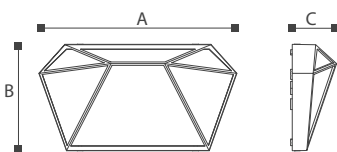

Kenwyn

18202

After dusk, true colors remain. Kenwyn lamps have two different expressions for customers to choose. The simple Nordic style is inspired by the shape of the diamond. The milky white lampshade makes the light uniform and soft, the temperature is quiet, and the aesthetics of light adds space to the temperature. One lamp will make your interior shine, one lamp will make your life more comfortable, and one lamp will make you a more full-featured home.