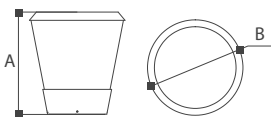

GL19318

	Lamp	Lumen	A	B
GL19317	LED 13W	250LM	256	Φ175
GL19318	E27 MAX.23W	-	256	Φ175

ISO9001-2015 ISO14000 BSCI