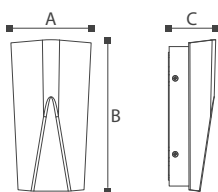

	Lamp	Lumen	A	B	C
GL17210	LED 11W	1000LM	106	200	62

CE CB ETL SAA V BMS BIS
 ISO9001-2015 ISO14000 BSCI

Tiel

17211

Light up life and discover its beauty. Tiel lamps, the outside contour of the lamp is square rectangle, smooth surface and round. The radian of lamp body and the arc line that gives smooth surface are perfect union, mount on the ceiling, bright and lively atmosphere is vividly portrayed. Installed in the open air, the bright surface highlights the dark night, light up your life.