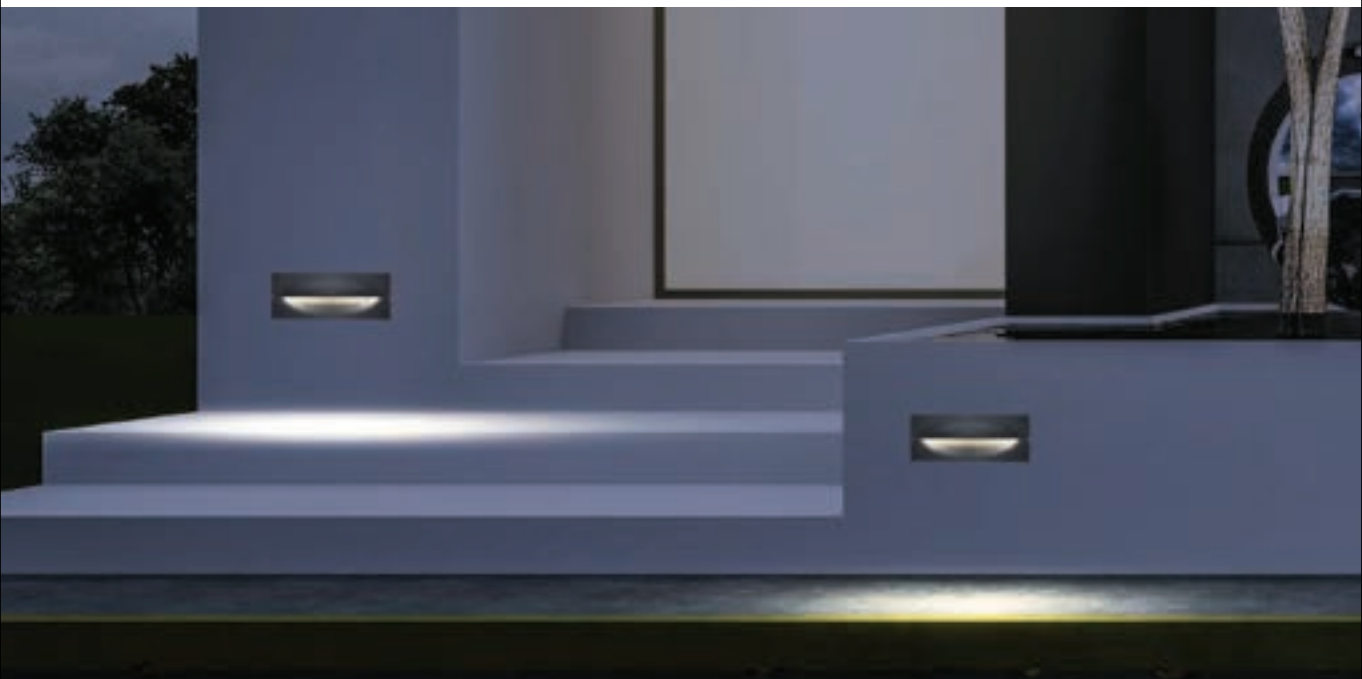

Marion

13307/13308

Detail makes perfect, innovation illuminates the future. Marion corner lamp, use rectangular design, inlaid wall type design, lamp face design becomes the round radian of opposite top and bottom two sides, when lamplight is played come out at a moment, hit lamp body, resemble a smile, give a person joy, active atmosphere

LED 13W	TEMPERATURE 2700K 6500K
MAX. 1200 LUMENS	IP65

Lamp	Lumen	A	B	C	
GL13307	LED 13W	1200LM	250	98	105
GL13308	LED 6W	500LM	120	55	70

CE CB ETL SAA V BMS BIS
ISO9001-2015 ISO14000 BSCI