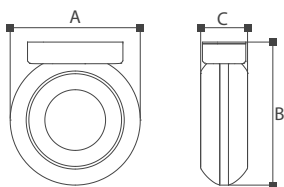

Lamp	Lumen	A	B	C
GL15106	LED 9W	810LM	236	68 75

CE CB    **BIS**
 ISO9001-2015 ISO14000  BSCI

Meppen

15107

Design is the presentation of art. Meppen wall lamp breaks through the traditional lamp design. It adopts a hollow design in the middle. The narrow-edge die-cast aluminum surrounds the lampshade. The upper and lower sides emit light. Through the milky white plastic lampshade, the light is soft and not dazzling. Installed in the outdoor yard to light up the dark night.