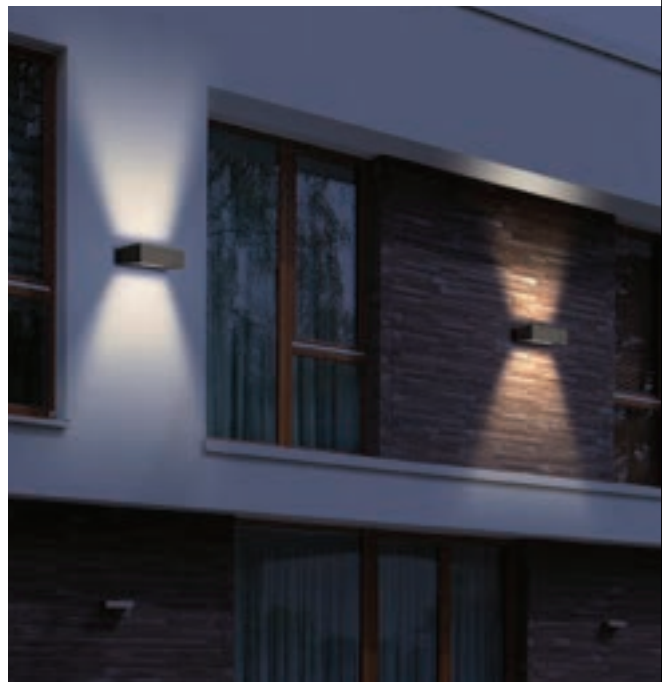

Forres

16104

People oriented, careful design. Forres models of lighting, rectangular shell design, direct-cast aluminum body around the lamp body, generous and stable, hollow design in the middle, the light source shines into the incident, everything is so natural. Use creative design, decorate space, decorate life, and open a new life wisdom for you.

LED 13W	TEMPERATURE 2700K — 6500K
MAX. 1200 LUMENS	IP65

Lamp	Lumen	A	B	C
GL16104	LED 13W	248	115	70

CE CB ETL SAA V BMS BIS
ISO9001-2015 ISO14000 BSCI