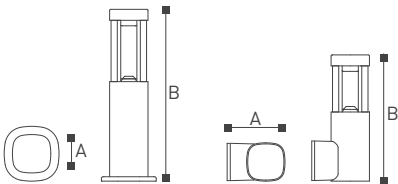

Patten

1430 Series

Advocate green illumination, freehand brushwork wonderful life. Patten floodlights adopt simple design style, the lamp cap is opalescent plastic lampshade, the lamp is the aluminum profile of small square. The lamp is designed as An E27 ceramic lamp holder. Customers can install the energy-saving bulb themselves. In this limited energy resources, fragile natural environment at present, we should save energy, green lighting to promote scientific use of electricity, the development of circular economy.

	Lamp	Lumen	A	B
GL14401	LED 7W	520LM	70	300
GL14402	LED 7W	520LM	70	500
GL14403	LED 7W	520LM	70	800
GL14404	LED 7W	520LM	106	220