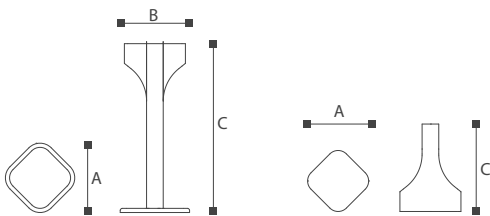

	Lamp	Lumen	A	B	C
GL17303	LED 7W	600LM	162	90	96
GL17304	LED 11W	1200LM	200	90	96

CE CB ETL SAA V BMS BIS
 ISO9001-2015 ISO14000 BSCI

Lupen

1740 Series

Eupen

1740 Series

Classic masterpiece, enjoy forever. Item Number Eupen , there are two types of lawn light and wall light. The light from this head pours out from both sides under the head, leaving only two circular beams of light and shadow, unique lighting environment, different experience.