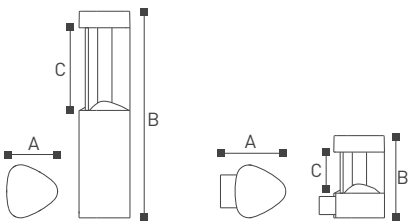

Kinston

1160 Series

Quality starts the brand, and Seiko's achievements are wonderful. Kinston LED lights. The triangular design has a rounded arc in the middle, and different heights create different atmosphere effects. Three-sided light design. The light emitting surface is hidden at the top of the lamp body. The hidden light emitting surface can effectively place glare and provide a comfortable lighting environment for pedestrians passing by.

	Lamp	Lumen	A	B	C
GL11604	LED 7W	520LM	170	200	100
GL11605	LED 7W	520LM	125	500	400
GL11606	LED 7W	520LM	125	500	260
GL11607	LED 7W	520LM	125	500	160
GL11608	LED 7W	520LM	125	500	160
GL11609	LED 7W	520LM	125	300	130
GL116010	LED 7W	520LM	125	300	160