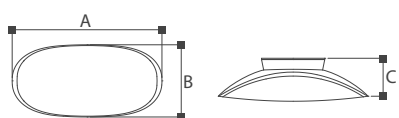

Bains

15102

Design originates from life, and details contribute to quality. Bains lights, inspired by the moon in the night sky. The minimalist appearance design, ultra-thin light body, extremely narrow light body frame, elliptic smooth surface and smooth curve radian create a different 15102. When the night falls and the darkness covers all around, 15102 is like a bright moon, illuminating the earth and illuminating your way forward.

	Lamp	Lumen	A	B	C
GL15102	LED 13W	1200LM	236	114	68

CE CB ETL SAA V BMS BIS
ISO9001-2015 ISO14000 BSCI