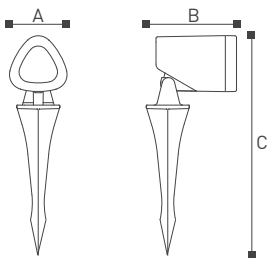

Aurora

WW1210

Earlier days, there only light. How light reach to our brain suddenly.

Actually, lighting could awakening the senses. When walking on the road,I feeling breeze ran across my face, hearing the subtle flow of sound in the air, also feeling light become to shadow. Hence, light of aware not only lighting, also included followed shadow.

Life will more dramatic coordinate lighting and shadow. Combination of light and shadow,original life have special idiosyncrasy. Building promote level ,seems i am on the magical land of the island of Paris. Simple thing and ordinary life become miraculous are lighting aware.

Aurora use OSRAM LED and CE driver, output watts 12W. About materials we adopt polished finish die-casting aluminum and circle tempered glass. We use anti-corrosion, anti-UV powder to printing different color,black, dark gray and silver gray for you choose.

	Lamp	Lumen	A	B	C
WW12107	LED 3.5W	190LM	66	100	278
WW12108	LED 3.5W	300LM	66	100	278
WW12109	LED 3.5W	300LM	66	100	278

LED
3.5W

TEMPERATURE
2700K
6500K

MAX.
320
LUMENS

IP65