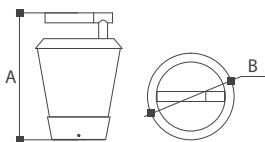

Grove

19314/19315/19316

Polgar have smooth lines and simple design, use lucency PC diffuser let us feel simple but comfortable. In outside scene, if you have a power, could lighting directly use the socket. Suit for Camping, outside party and etc. Polgar have two method :one is LED 20W, another is E27 with bulb, all are waterproof. The perfect combination of black walnut and die casting aluminum meet user demand for mood lighting.

Grove use OSRAM LED and CE driver, output watts 20W, also have E27 pattern, could change bulb as you like. About materials we use polished finish die-casting aluminum, and PC diffuser. We use anti-corrosion, anti-UV powder to printing different color, black, dark gray and silver gray for you choose.

3X2200mAh lithium battery
Charge: 5-6H
Charging Voltage: DC 5-12V 2A
Work time: 100% of light 6H,
50% of light 12H

GL19315