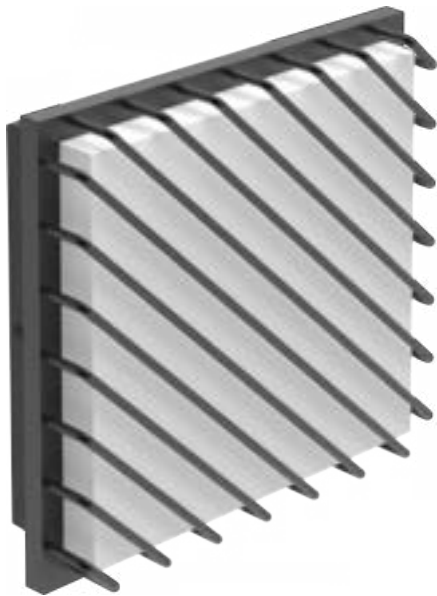

GL20101

GL20102

Lamp		A	B	
GL20101	E27 MAX . 23W	527	Φ330	
GL20102	E27 MAX . 23W	321	Φ201	
GL20101M	E27 MAX . 23W	527	Φ201	Contains the plug
GL20102M	E27 MAX . 23W	321	Φ201	Contains the plug

Scone

20103

Scone Is the stigma lamp, designed as a cube shape. Added new iron element, a piece of iron depict the appearance that gives whole, the opalescent lampshade that enclothe inside, beautiful and easy do not keep out again bright effect. Installed in front of your house or on the road, it is like a work of art during the day. At night, the lamp lights up the surrounding environment and keeps you going.

Lamp	A	B	C
GL20103 LED 20W 2000LM E27 MAX . 23W	250	250	250

Glen

20104

Quality refracts light. It is the appearance design of sky lantern and cube. Added new iron element, the pattern that a piece of iron depict gives whole, the milky white lampshade that iron bar wraps inside, beautiful and easy do not keep out again bright effect. At night, under the eaves, you come in and out.

LED 20 W	TEMPERATURE 2700K - 6500K
MAX. 2000 LUMENS	IP65

Lamp	Lumen	A	B	C	
GL20105	LED 20W	2000LM	300	300	64

CE CB ETL SAA V BMS BIS
 ISO9001-2015 ISO14000 BSCI

Temora

20106/20107

Temora LED wall lamp, there are two sizes of 250mm/400mm height for customers to choose. The avant-garde design concept of this lamp uses thick glass on both sides and uses the characteristics of the glass to produce a uniform and soft lighting effect. The embedded light bar allows people to reach the most comfortable state while walking or watching. This light can be installed in a pedestrian street or a commercial street, and whenever night falls, it will be a beautiful landscape.