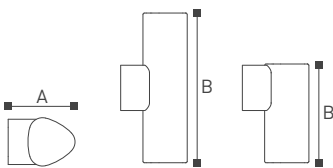

Clyde

1350 Series

Clyde floodlights with simple design, the appearance of geometric triangular column. There are two options of unilateral luminescence and bilateral luminescence. This lamp also has different lighting effects. Customers can choose different products according to different environmental factors and their preferences. IP54 waterproof design, can be used in severe weather conditions.

	Lamp	Lumen	A	B
GL13505	LED 3.5W	320LM	106	157
GL13506	LED 7W	640LM	106	238
GL13507	GU10 35W		106	157
GL13508	GU10 2×35W		106	238