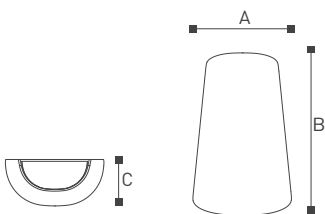

	Lamp	Lumen	A	B	C
GL13107	LED 11W	730LM	106	175	50

CE CB ETL SAA V BMS BIS
ISO9001-2015 ISO14000 BSCI

Starke

13301

Starke corner lamp, with two different sizes, customers can choose according to the environment. The lamp is installed inside the wall, the surface is in the same plane with the wall, and the glossy surface is installed inside the lamp body. While illuminating the ground, it effectively prevents glare and provides a comfortable feeling.