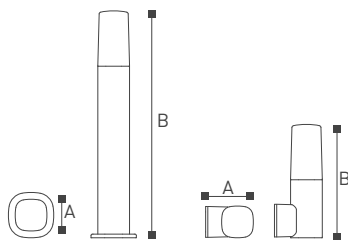

Benton

1430 Series

with your company, all the way bright. Benton Floodlights with simple design appearance, three sides of the lamp, ivory plastic lampshade and aluminum profile complement each other. This series of lights is also equipped with sensors, customers can choose according to their preferences, the induction lamp series.

	Lamp	Lumen	A	B
GL14305	LED 7W	520LM	70	300
GL14306	LED 7W	520LM	70	500
GL14307	LED 7W	520LM	70	800
GL14308	LED 7W	520LM	106	250