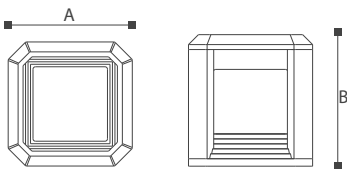

Uren

16101/16102

There are Uren models of lighting lamps, one size is one size, the other size is for customers to choose. The bold hollow design and the rough rough lines outline a different aesthetic sense. The cube design has a milky white lampshade and a staircase shape wrapping the edges. Create a unique taste for you.