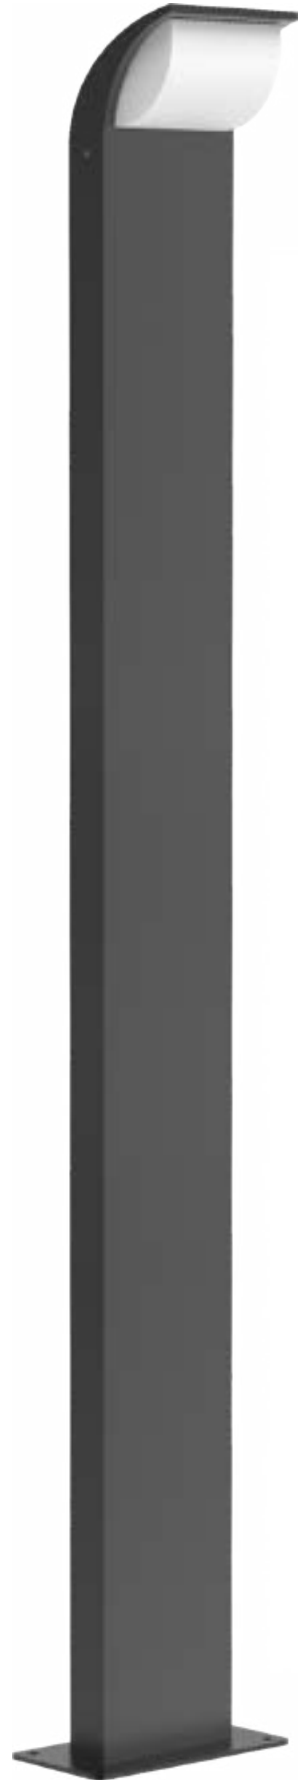

Steep

1990 Series

We build a distinctive life for you with earnest creation. The Light Steep includes wall lamp and lawn lamp. The lampshades are transparent and are colored in gray, which perfectly blends in the materials. The lights are succinct, designed in strong lines and particularly beautiful. The Light 19504S is inductive. Installing it at your front door, the warm light can blend with the path, and bring fun and coziness to your life.

LED 7_W	TEMPERATURE 2700K 6500K
MAX. 650 LUMENS	IP65

	Lamp	Lumen	A	B	C
GL19901	LED 7W	650LM	600	90	140
GL19902	LED 7W	650LM	800	90	140
GL19903	LED 7W	650LM	1000	90	140
GL19904	LED 7W	650LM	200	105	100
GL19904S	LED 7W	650LM	200	105	100