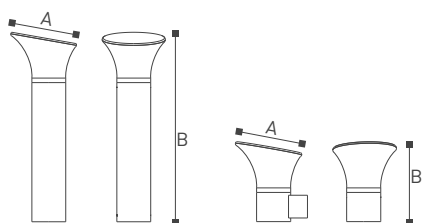

	Lamp	A	B
GL11304	E27 23W	125	300
GL11305	E27 23W	125	500
GL11306	E27 23W	125	800
GL11307	E27 23W	170	250

Crewe

1140 Series

CE CB    BIS
ISO9001-2015 ISO14000  BSCI

Crewe

1140 Series

Crewe. The lamp head adopts a unique shape design and a round curve waist design, which will not be so bloated. This lamp has wall lamp and lawn lamp. Customers can choose the required lamps according to the environment. The waterproof design of IP44 can effectively prevent the ingress of rain and damage the lamps. Even in bad weather, it can work well.