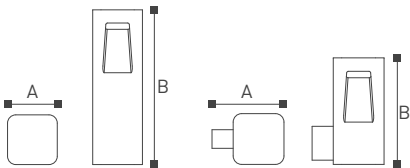

Kent

1250 Series

Quality starts the brand, and Seiko's achievements are wonderful. Kent LED lights, rectangular design, four sides of the light, the light emitting surface is hidden inside the lamp body, the hidden light emitting surface can effectively place the glare, and provide a comfortable lighting environment for pedestrians passing.

	Lamp		Lumen	A	B
GL12501	LED 9W	Two side	770LM	120	300
GL12502	LED 9W	Two side	770LM	120	500
GL12503	LED 9W	Two side	770LM	120	800
GL12504	LED 9W	Two side	770LM	170	250
GL12505	LED 9W	Four side	770LM	120	300
GL12506	LED 9W	Four side	770LM	120	500
GL12507	LED 9W	Four side	770LM	120	800
GL12508	LED 9W	Four side	770LM	170	250

LED
9W

TEMPERATURE
2700K
—
6500K

MAX.
770
LUMENS

IP54

ISO9001-2015   ISO14000   BSCI