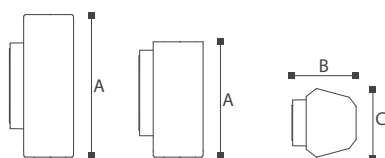

	Lamp	Lumen	A	B	C
GL17303	LED 7W	600LM	162	90	96
GL17304	LED 11W	1200LM	200	90	96

CE CB ETL SAA V BMS BIS
 ISO9001-2015 ISO14000 BSCI

Lupen

1740 Series

Eupen

1740 Series

Classic masterpiece, enjoy forever. Item Number Eupen , there are two types of lawn light and wall light. The light from this head pours out from both sides under the head, leaving only two circular beams of light and shadow, unique lighting environment, different experience.