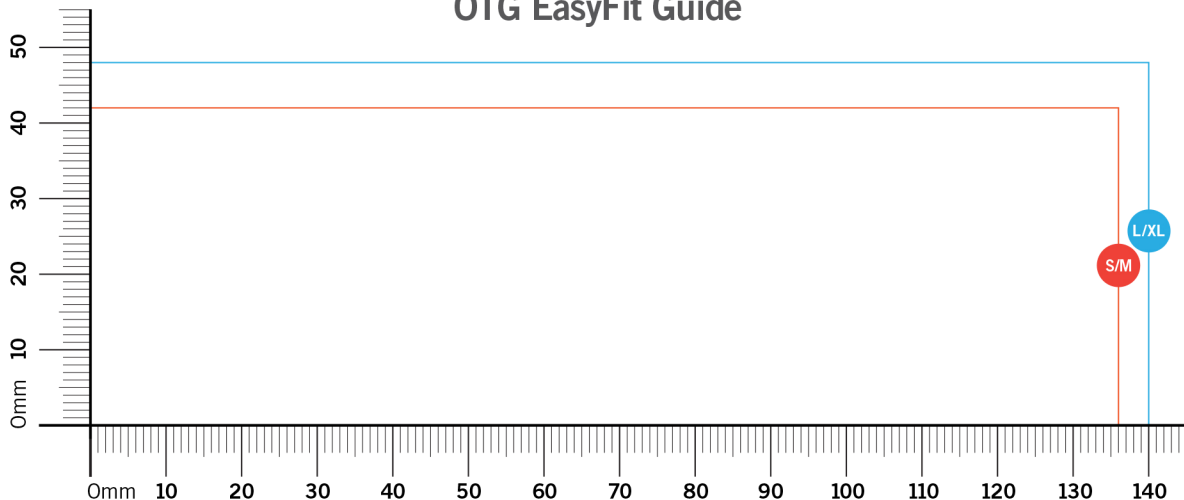

# OTG EasyFit Guide

This guide has been designed to ensure you get the proper fit and maximum comfort with our patented Melanin Over-the-Glass eyewear. Please measure your prescription glasses on the EasyFit chart below. Our team is always ready to assist you – please call our help line at 1(844) 635-2646 if you have any questions.

## How to measure your frames:

- Align the **left side** and **bottom** of your frames to the guides on the chart.
- Compare your frame measurements to the size guidelines below.

**S/M** – 42mm x 136mm

**L/XL** – 48mm x 140mm

## OTG EasyFit Guide

*This EasyFit chart has been designed to assist you based on optical standards. Please note there are some exceptions to the rules above. All purchases on our website are subject to our 30-day return policy. If the item does not fit, please contact our customer service team at **1(844) 635-2646** to discuss return/exchange options.*