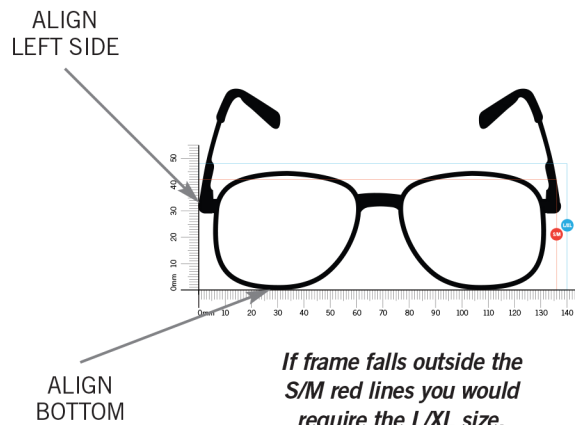

# OTG EasyFit Guide

This guide has been designed to ensure you get the proper fit and maximum comfort with our patented Melanin Over-the-Glass eyewear. Please measure your prescription glasses on the EasyFit chart below. Our team is always ready to assist you – please call our help line at 1(844) 635-2646 if you have any questions.

## How to measure your frames:

- Align the **left side** and **bottom** of your frames to the guides on the chart.
- Compare your frame measurements to the size guidelines below.

**S/M** – 42mm x 136mm

**L/XL** – 48mm x 140mm

## OTG EasyFit Guide

*This EasyFit chart has been designed to assist you based on optical standards. Please note there are some exceptions to the rules above. All purchases on our website are subject to our 30-day return policy. If the item does not fit, please contact our customer service team at **1(844) 635-2646** to discuss return/exchange options.*