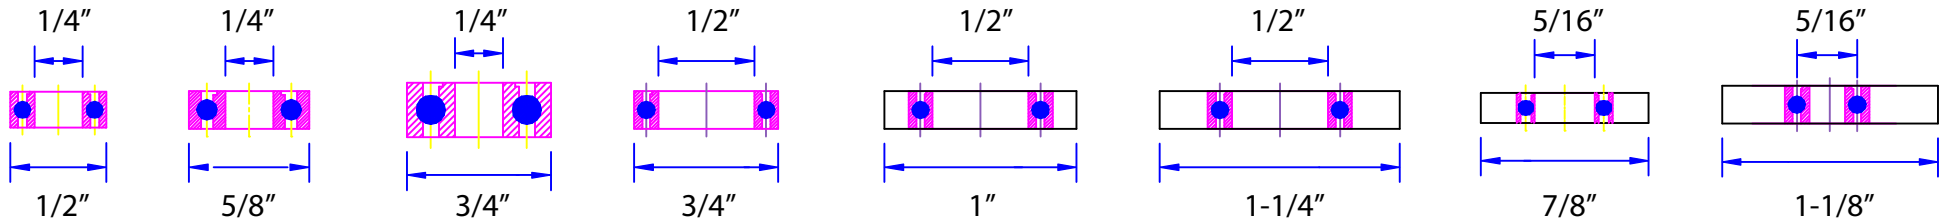

33-Pc. Router Bit Emergency Kit

Item: REK-100

Small Washers

Allen Keys