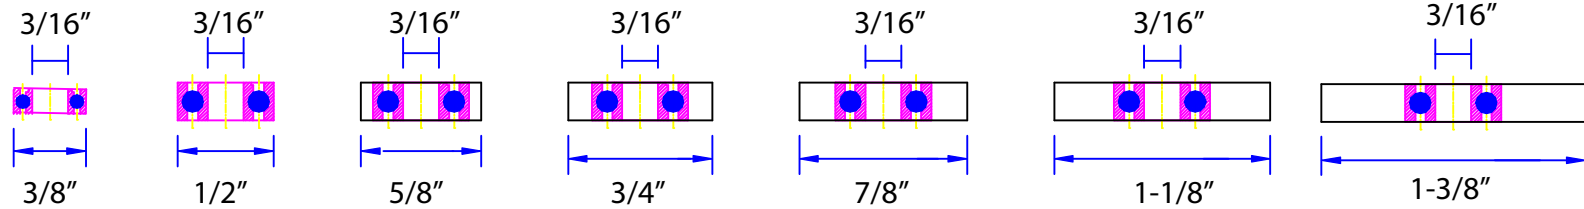

33-Pc. Router Bit Emergency Kit

Item: REK-100

Small Washers

Allen Keys