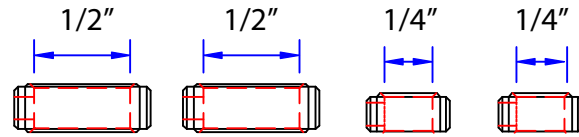

33-Pc. Router Bit Emergency Kit

Item: REK-100

Small Washers

Allen Keys