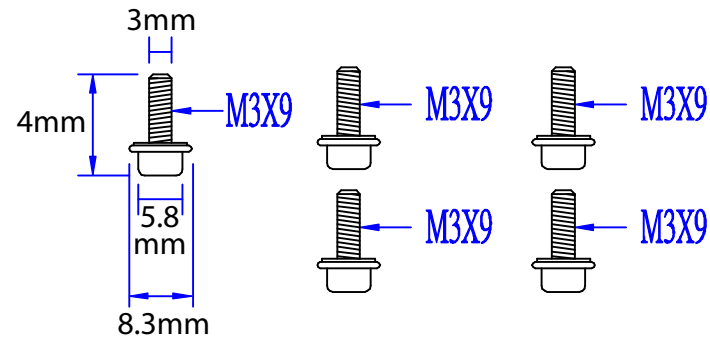

33-Pc. Router Bit Emergency Kit

Item: REK-100

Small Washers

Allen Keys