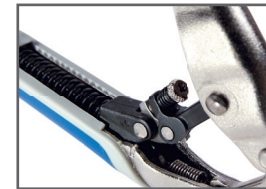

Automaxx™ Face Clamps

Automaxx™ Face Clamps from Kreg make clamping fast and foolproof for your customers. These clamps feature new technology that adjusts the clamps automatically, eliminating the need to readjust the clamp for every change in material thickness. Just squeeze the padded handles and the clamp locks closed, no matter what the thickness.

Automaxx™ Face Clamps also feature easy-to-regulate clamping force that your customer can simply set and forget. Automaxx™ technology maintains the desired force every time. In addition to these great features, Automaxx™ Face Clamps feature extra-large clamp faces, comfortable padded handles, and heavy-duty construction.

Tremendous clamping force

that's easy to regulate

Available in 3" and 6" reach

to fit multiple clamping needs

Auto Adjust technology

maintains consistent clamping pressure

Automaxx™ Face Clamps

automatically adjust to any thickness

Heavy-duty all-metal construction

ensures strength and durability

Ergonomic padded grips

add comfort and reduce fatigue