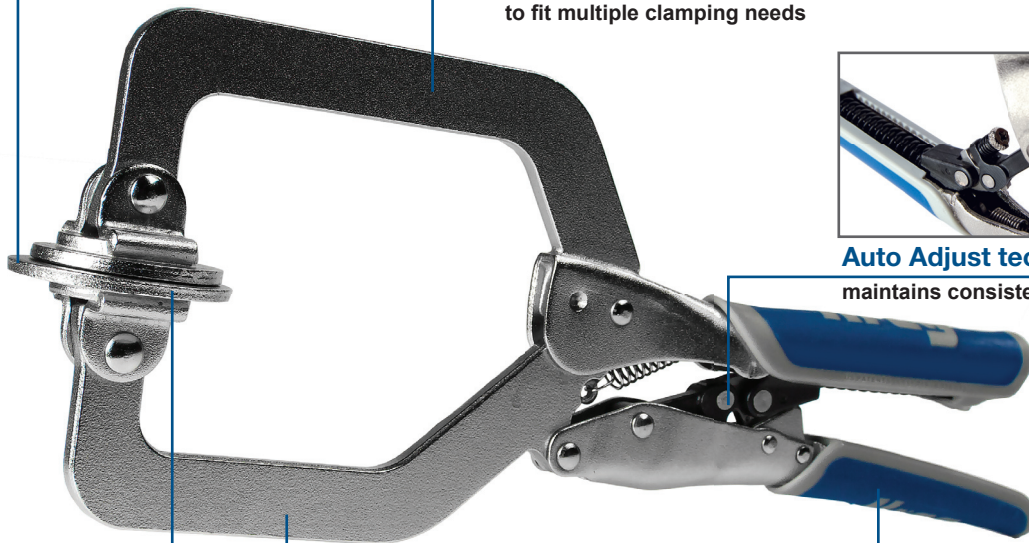

Automaxx™ Face Clamps

Automaxx™ Face Clamps from Kreg make clamping fast and foolproof for your customers. These clamps feature new technology that adjusts the clamps automatically, eliminating the need to readjust the clamp for every change in material thickness. Just squeeze the padded handles and the clamp locks closed, no matter what the thickness.

Automaxx™ Face Clamps also feature easy-to-regulate clamping force that your customer can simply set and forget. Automaxx™ technology maintains the desired force every time. In addition to these great features, Automaxx™ Face Clamps feature extra-large clamp faces, comfortable padded handles, and heavy-duty construction.

Tremendous clamping force

that's easy to regulate

Available in 3" and 6" reach

to fit multiple clamping needs

Auto Adjust technology

maintains consistent clamping pressure

Automaxx™ Face Clamps

automatically adjust to any thickness

Heavy-duty all-metal construction

ensures strength and durability

Ergonomic padded grips

add comfort and reduce fatigue