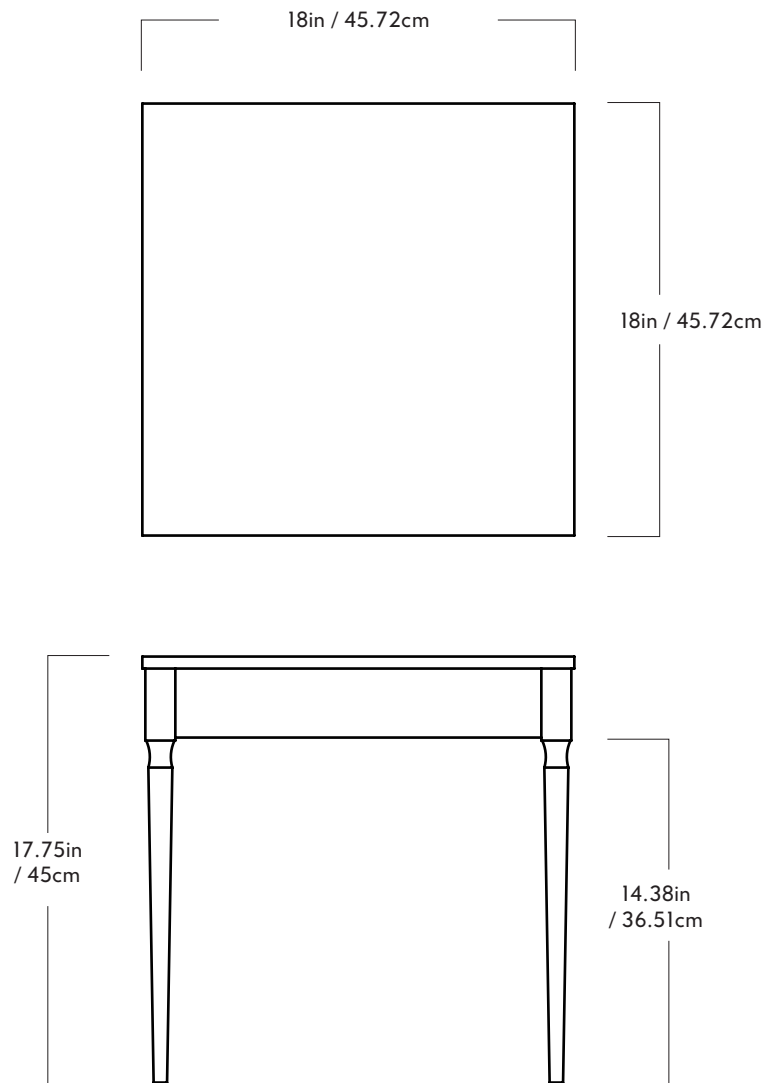

The Cain Side Table Small

Materials

Black Walnut or White Oak

Dimensions

D 14in / 35.56cm x W 18in / 45.72cm x

H 17.75in / 45cm

Weight

Wood: 9lb / 4kg

Top

Wood, Marble, Brass

The Cain Side Table Large

Materials

Black Walnut or White Oak

Dimensions

D 18in / 45.72cm x W 18in / 45.72cm x

H 17.75in / 45cm