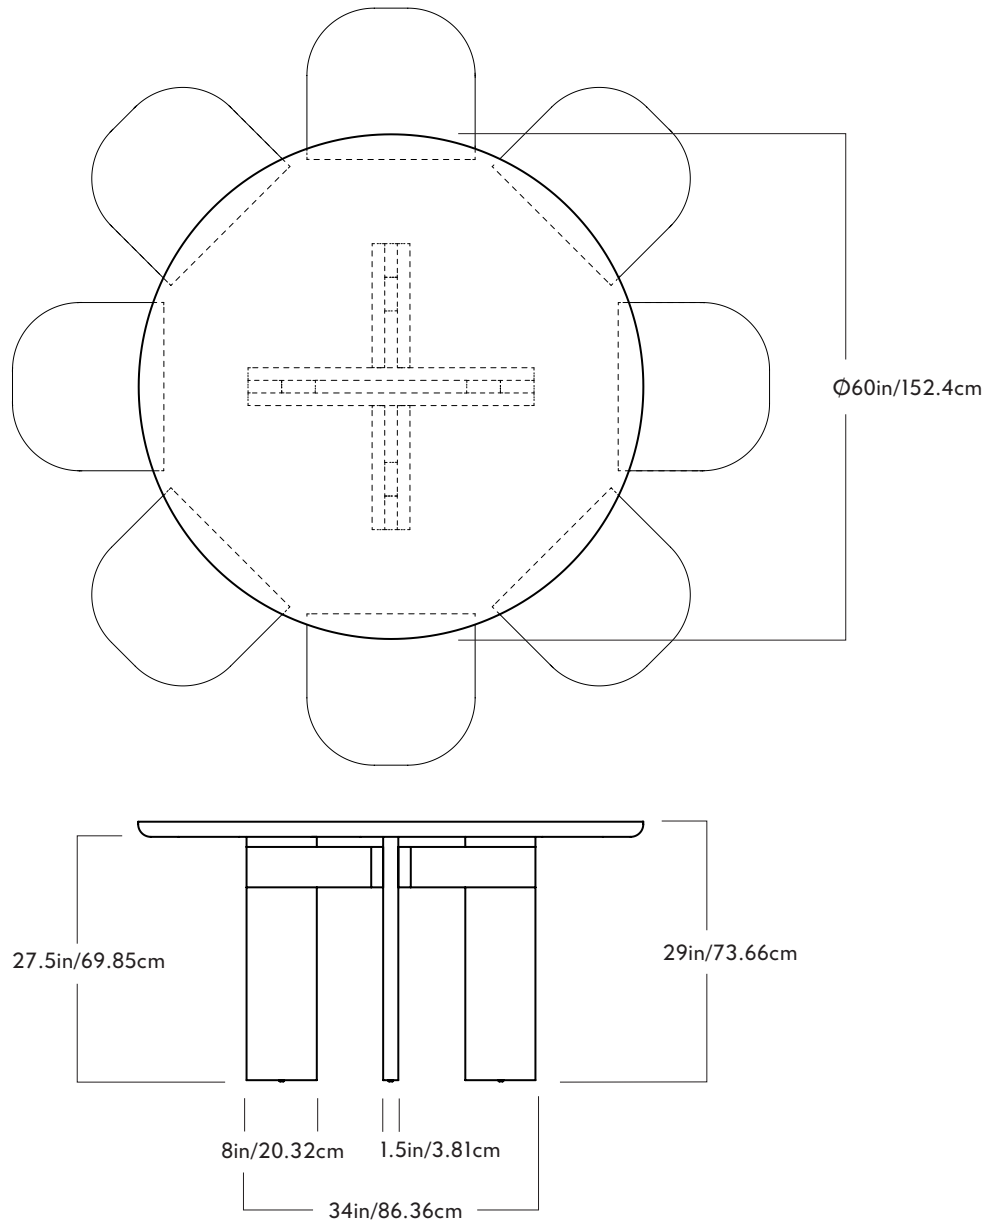

Chapter

Table 50"

Materials

Hard Maple or Black Walnut

Seating

Seats up to 4-6 chairs (20")

Dimensions

L 50in/127cm x W 50in/127cm x H 29in/73.66cm

L 57in/145cm x W 57in/145cm x H 36in/92cm

Upholstery

N/A

Shipping Weight

190lb/87kg

**Shipping weights may vary by wood material*

Chapter

Table 60"

Materials

Hard Maple or Black Walnut

Seating

Seats up to 8 chairs (20")

Dimensions

L 60in/152.4cm x W 60in/152.4cm x H 29in/73.66cm

Wood Finishes

Natural Oil

Weight

143lb/64.86kg

**Product weights may vary by wood material*

Metal Finishes

N/A

Shipping Dimensions

L 70in/178cm x W 70in/178cm x H 36in/92cm

Upholstery