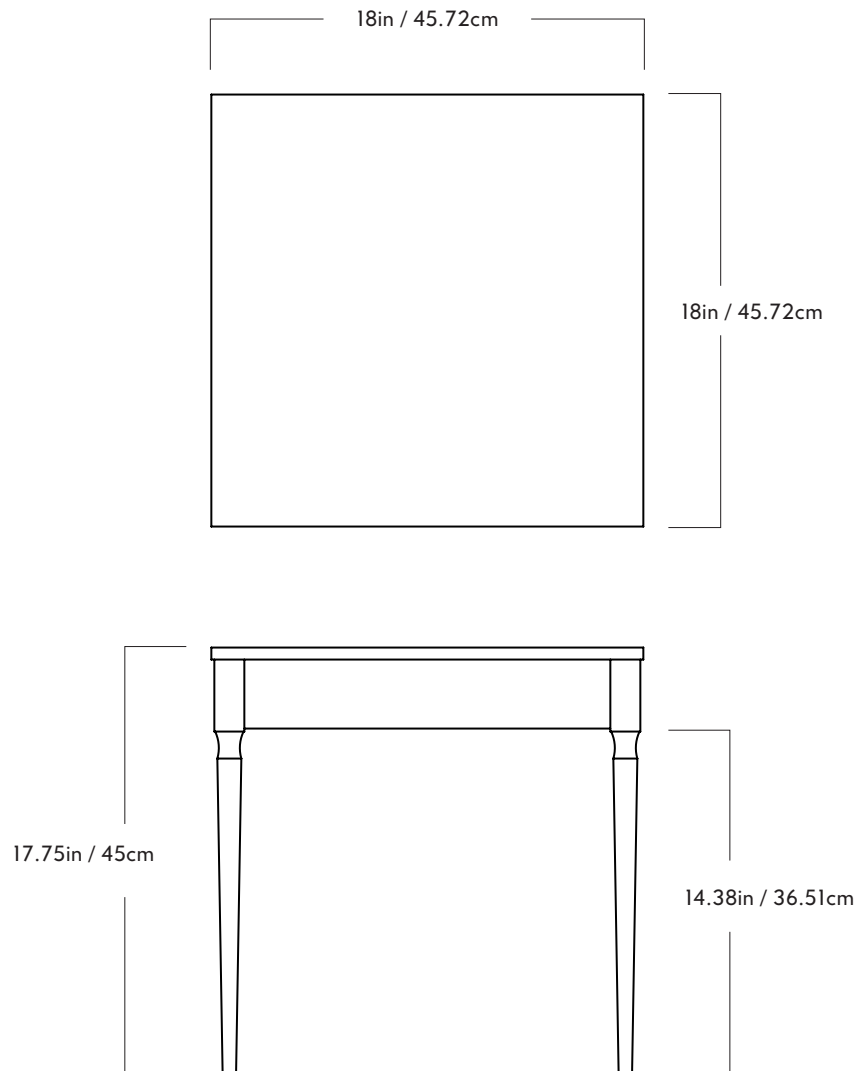

The Cain

Materials

Black Walnut or White Oak

Dimensions

D 18in / 45.72cm x W 18in / 45.72cm x H 17.75in / 45cm

Weight

Wood: 10lb / 4.5k, Marble: 28lb / 12.7kg,

Brass: 23lb / 10.5kg

*Product weights may vary by wood material

Shipping Dimensions

L 25in / 64cm x W 25in / 64cm x H 25in / 64cm

Side Table Large

Shipping Weight

Wood: 61lb / 28kg, Brass: 79lb / 36kg, Marble: 87lb / 40kg

*Shipping weights may vary by wood material

Wood Finishes

Natural Oil

Metal Finishes

Polished Unlacquered Brass

Top

Wood, Marble, Brass