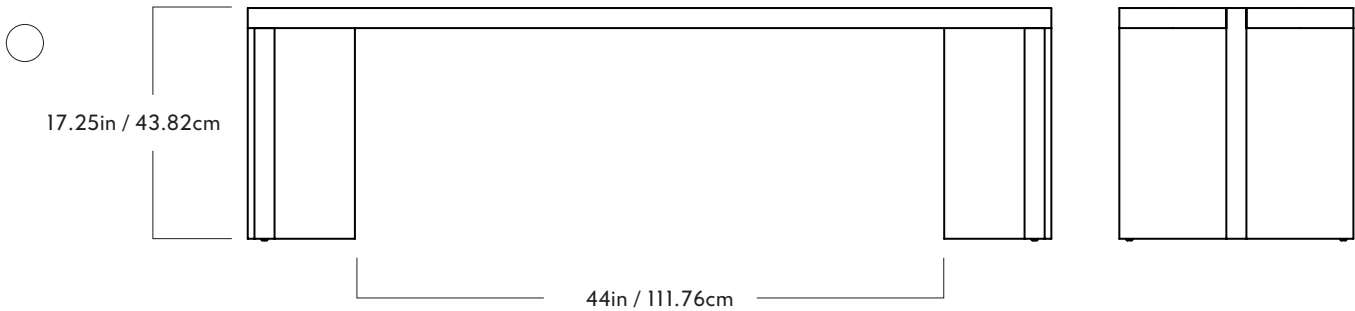

Grange

Materials
Hard Maple, Black Walnut, or White Oak

Dimensions
D 17.5in / 44.45cm x W 48in / 121.92cm x H 17in / 43.82cm

Weight
61lb / 27.67kg
**Product weights may vary by wood material*

Shipping Dimensions
L 55in / 140cm x W 25in / 64cm x H 24in / 61cm

Shipping Weight
110lb / 50kg
**Shipping weights may vary by wood material*

Bench 48"

Wood Finishes
Natural Oil

Metal Finishes
N/A

Upholstery
N/A

Grange

Materials
Hard Maple, Black Walnut, or White Oak

Dimensions
D 17.5in / 44.45cm x W 60in / 152.4cm x H 17in / 43.82cm

Weight
69lb / 31kg
**Product weights may vary by wood material*

Shipping Dimensions
L 67 in / 171cm x W 25in / 64cm x H 24in / 61cm

Shipping Weight
120lb / 55kg
**Shipping weights may vary by wood material*