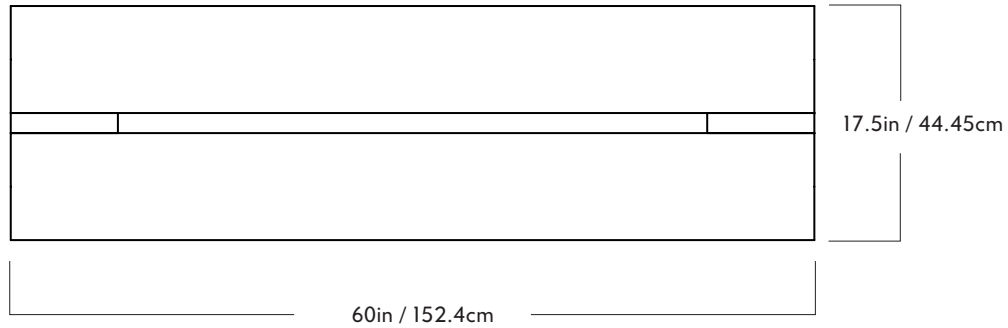

Grange

Materials
Hard Maple, Black Walnut, or White Oak

Dimensions
D 17.5in / 44.45cm x W 48in / 121.92cm x H 17in / 43.82cm

Weight
61lb / 27.67kg
**Product weights may vary by wood material*

Shipping Dimensions
L 55in / 140cm x W 25in / 64cm x H 24in / 61cm

Shipping Weight
110lb / 50kg
**Shipping weights may vary by wood material*

Bench 48"

Wood Finishes
Natural Oil

Metal Finishes
N/A

Upholstery
N/A

Grange

Materials
Hard Maple, Black Walnut, or White Oak

Dimensions
D 17.5in / 44.45cm x W 60in / 152.4cm x H 17in / 43.82cm

Weight
69lb / 31kg
**Product weights may vary by wood material*

Shipping Dimensions
L 67 in / 171cm x W 25in / 64cm x H 24in / 61cm

Shipping Weight
120lb / 55kg
**Shipping weights may vary by wood material*