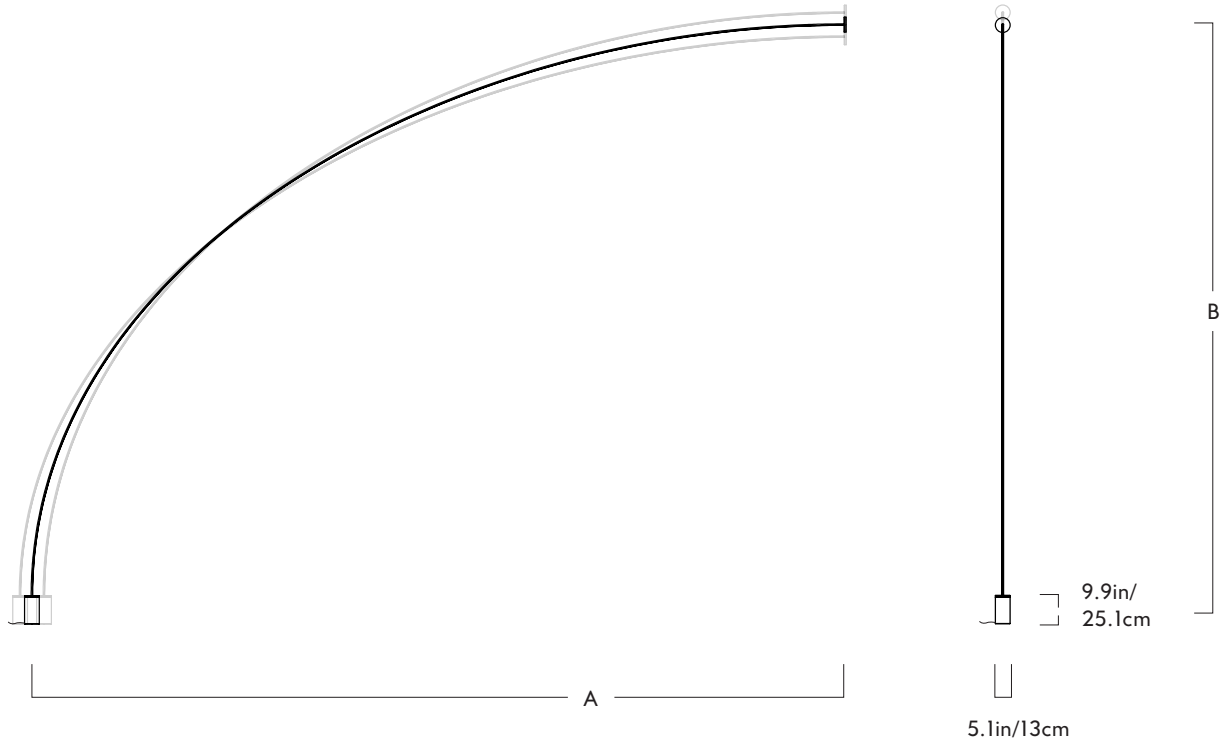

Pole

04 - Floor to Surface - 8 Sections

Series
Pole

Materials
Aluminum, steel, silicone

120V/240V Illumination
Integrated LED
Wattage: 14.4 Watts
Lumens: 800 Lumens est.
Color Temperature: 2700K
CRI: 90+
LED Lifetime: 70,000 Hours est.

Product
04 - Floor to Surface - 8 Sections

Metal Finishes
Black

Dimming
Available upon request

Dimensions

	A	B
Min.	267in / 678cm	204in / 518cm
Preferred	271in / 688cm	200in / 508cm
Max.	275in / 699cm	196in / 498cm

Base - Powered
L 5.1in/13cm x W 5.1in/13cm x
H 9.9in/25.1cm cylindrical bases in
matching metal finish (appx. 35lbs)

Weight
44lb/20kg

Wall Mount - Non powered
L 1.8in/4.5cm x W 1.8in/4.5cm x
H 0.3in/.7cm cylindrical plate in
matching metal finish

Cord
7feet /2.1m with
Universal Wall Plug Power Supply with
interchangeable AC Adaptors (Australian
type, U.K. type, European type, U.S.
type). Comes with no On/Off Switch

Certifications
UL, cUL (120V)
CE (240V)