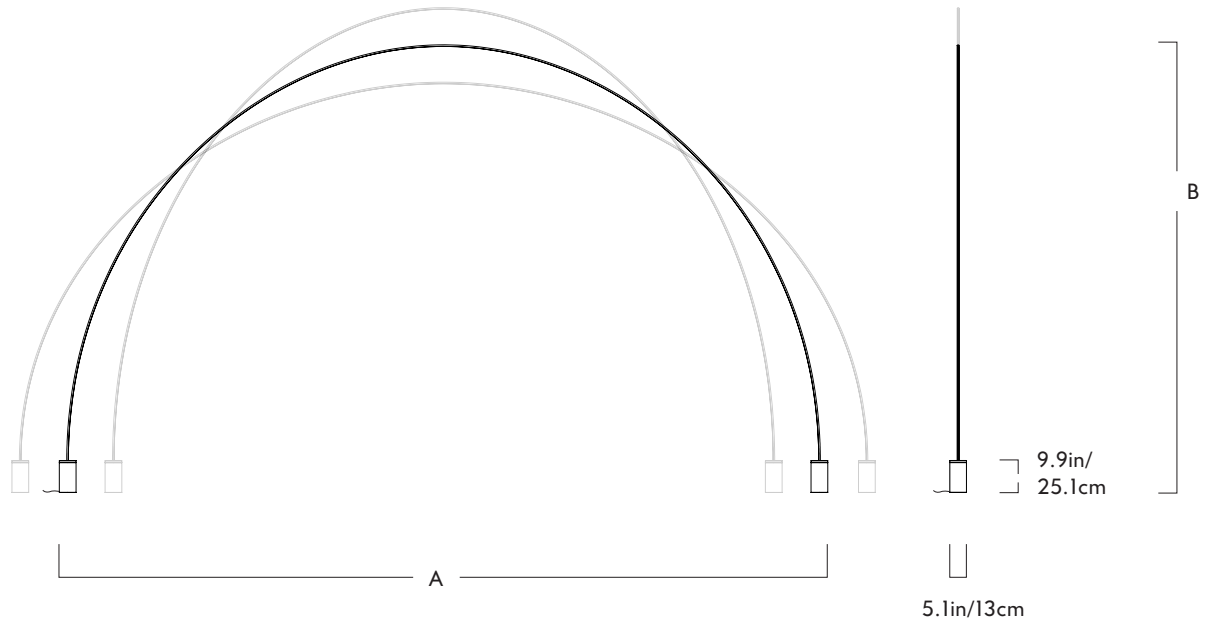

Pole

02 - Floor to Floor - 8 Sections

Series
Pole

Materials
Aluminum, steel, silicone

120V/240V Illumination
Integrated LED
Wattage: 14.4 Watts
Lumens: 800 Lumens est.
Color Temperature: 2700K
CRI: 90+
LED Lifetime: 70,000 Hours est.

Product
02 - Floor to Floor - 8 Sections

Metal Finishes
Black

Dimming
Available upon request

<u>Dimensions</u>		
	A	B
Min.	195in / 495cm	143in / 363cm
Preferred	222in / 564cm	132in / 335cm
Max.	250in / 635cm	121in / 307cm

Bases
(x2) L 5.1in/13cm x W 5.1in/13cm x H 9.9in/25.1cm cylindrical bases in matching metal finish (appx. 35lbs)

Weight
80.8lb/36.6kg

Cord
7feet / 2.1m with Universal Wall Plug Power Supply with interchangeable AC Adaptors (Australian type, U.K. type, European type, U.S. type). Comes with no On/Off Switch

Certifications
UL, cUL (120V)