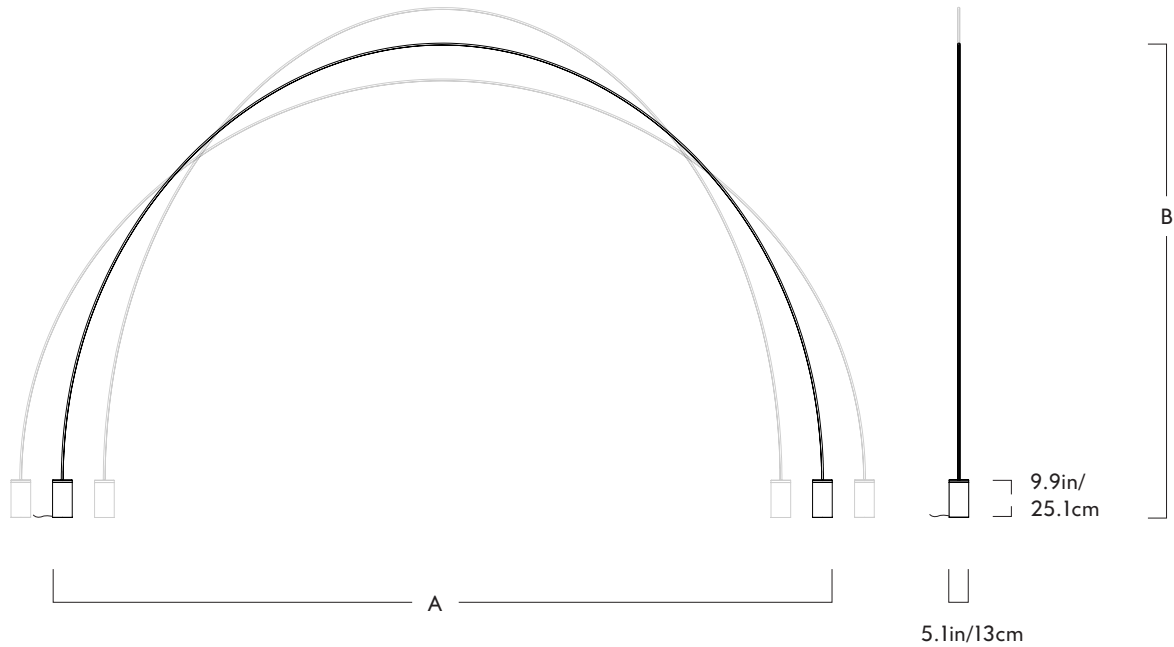

Pole

02 - Floor to Floor - 7 Sections

Series

Pole

Product

02 - Floor to Floor - 7 Sections

Dimensions

	A	B
Min.	170in / 432cm	128in / 325cm
Preferred	191in / 485cm	119in / 302cm
Max.	212in / 538cm	110in / 279cm

Weight

80.2lb/36.4kg

Materials

Aluminum, steel, silicone

Metal Finishes

Black

Bases

(x2) L 5.1in/13cm x W 5.1in/13cm x H 9.9in/25.1cm cylindrical bases in matching metal finish (appx. 35lbs)

Cord

7feet / 2.1m with Universal Wall Plug Power Supply with interchangeable AC Adaptors (Australian type, U.K. type, European type, U.S. type). Comes with no On/Off Switch

Certifications

UL, cUL (120V)
CE (240V)

120V/240V Illumination

Integrated LED
Wattage: 12.8 Watts
Lumens: 700 Lumens est.
Color Temperature: 2700K
CRI: 90+
LED Lifetime: 70,000 Hours est.

Dimming

Available upon request