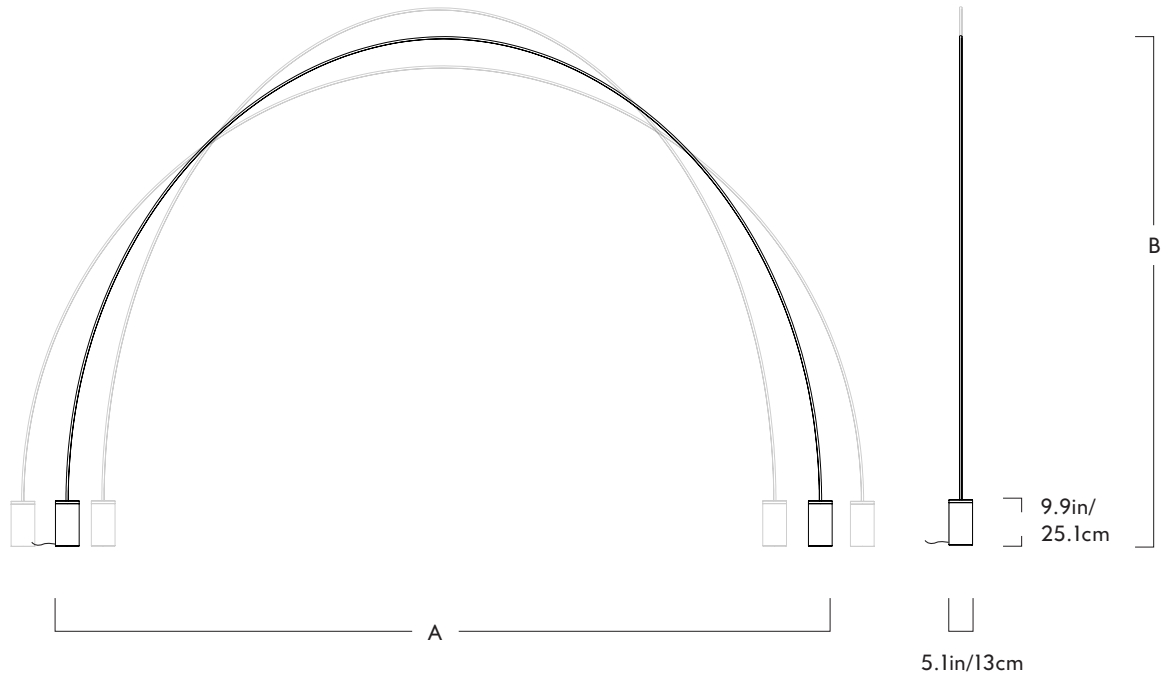

Pole

02 - Floor to Floor - 6 Sections

Series

Pole

Materials
Aluminum, steel, silicone

120V/240V Illumination
Integrated LED
Wattage: 10.8 Watts
Lumens: 600 Lumens est.
Color Temperature: 2700K
CRI: 90+
LED Lifetime: 70,000 Hours est.

Product
02 - Floor to Floor - 6 Sections

Metal Finishes
Black

Dimming
Available upon request

Dimensions		
	A	B
Min.	140in / 356cm	112in / 284cm
Preferred	157in / 399cm	106in / 269cm
Max.	175in / 445cm	100in / 254cm

Bases
(x2) L 5.1in/13cm x W 5.1in/13cm x H 9.9in/25.1cm cylindrical bases in matching metal finish (appx. 35lbs)

Weight
79.6lb/36.1kg

Cord
7feet / 2.1m with Universal Wall Plug Power Supply with interchangeable AC Adaptors (Australian type, U.K. type, European type, U.S. type). Comes with no On/Off Switch

Certifications
UL, cUL (120V)
CE (240V)