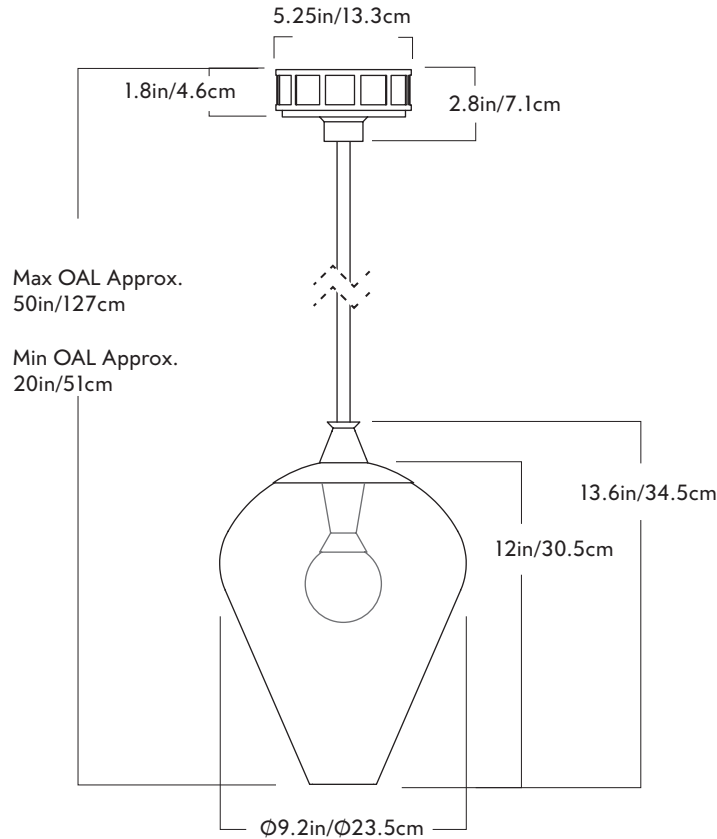

Roll & Hill

Pendant 02 - Globe

Series
The Roll & Hill Pendant

Product
Pendant 02 - Globe

Dimensions
Dia 9.8in/25cm x H 11.6in/29.5cm

Weight
8.2lb/3.7kg

Materials
Brass, Glass

Finishes/Colors
Oil Rubbed Bronze, Brass

Canopy
5-inch round in matching metal finish

Ceiling Slope
0° mounting slope.
Up to 90° variable hang-straight
available upon request.

Driver location
Driver located in canopy

Certifications
UL, cUL (120V)
CE (240V)

Fixture Mounting

Designed to be mounted on standard
4in. Electrical Box.
Two #8-32 screws included.
Additional mounting hardware provided
for 240V versions.

Roll & Hill

Pendant 02 - Tulip

Series
The Roll & Hill Pendant

Product
Pendant 02 - Tulip

Dimensions
Dia 9.2in/23.5cm x H 13.6in/34.5cm

Weight
9.2lb/4.2kg

Materials
Brass, Glass

Finishes/Colors
Oil Rubbed Bronze, Brass

Glass Color/Texture
Peach/Pineapple, Fume/Ripple,
Opal/Smooth