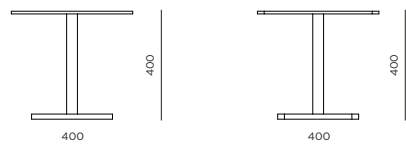

Side Table Square

Side Table Round