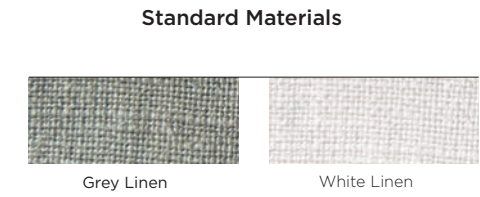

RICHARD

The Richard collection is a timeless classic. A coastal take on the traditional roll-arm sofa, the collection has been tailored and modified to create a contemporary feel through its unique styling and proportions. Offering thick, plush cushions and a sloped back, the collection's classically relaxed form is designed for maximum comfort.