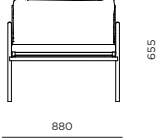

B.

A. Breeze XL
Shown with Asteroid Aluminum Finish, Teak Accents and Sunbrella canvas fabric

Available Items

Footstool

Coffee Table

Arm Chair

Two Seat

Three Seat