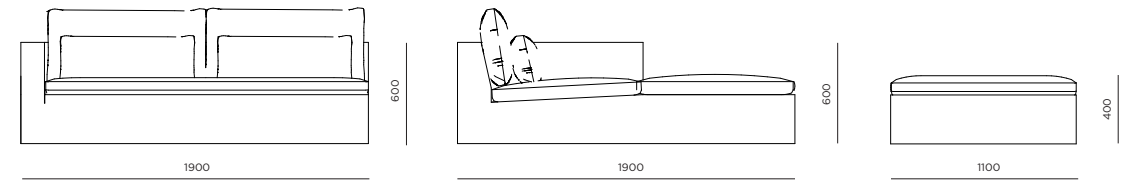

2 Seat Left/Right

Chaise

Ottoman

Standard Materials