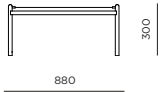

B.

A. Breeze XL
Shown with Asteroid Aluminum Finish, Teak Accents and Sunbrella canvas fabric

Available Items

Footstool

Coffee Table

Arm Chair

Two Seat

Three Seat