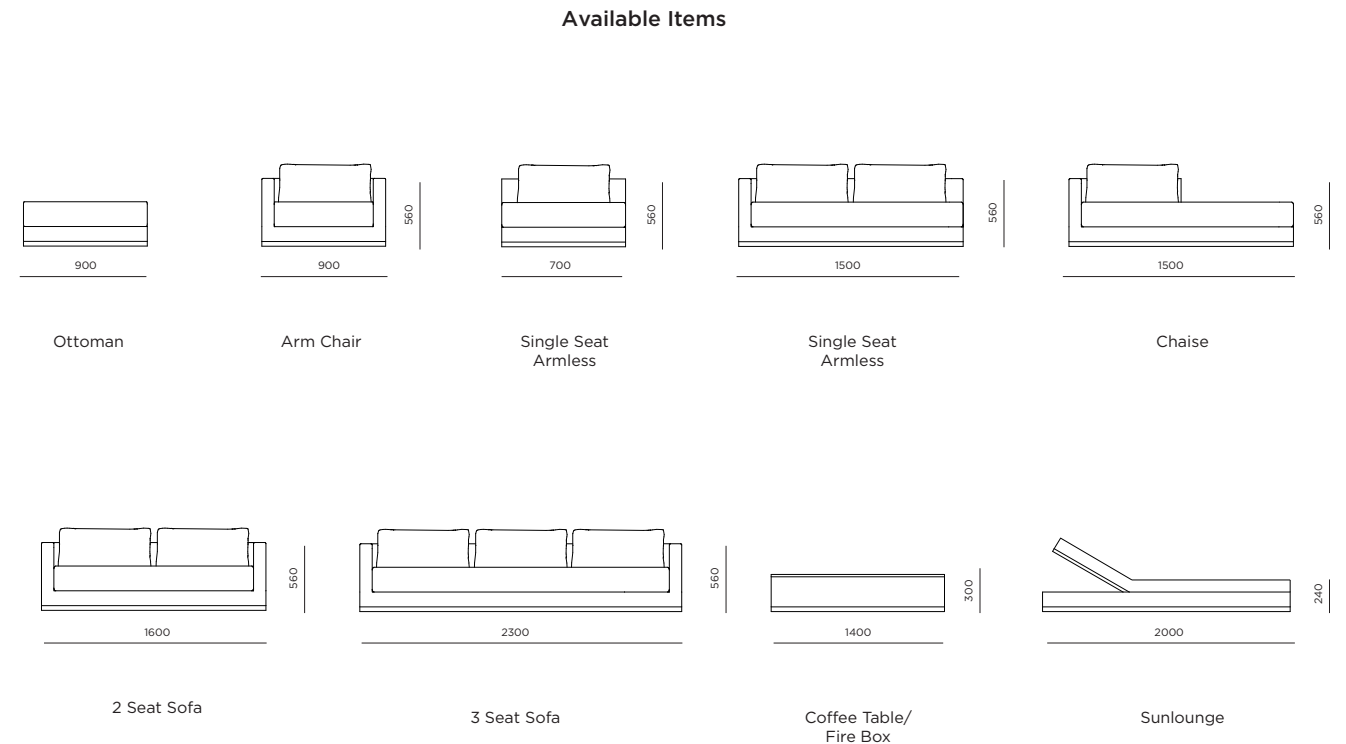

CAMP COVE

Perched on elegant stainless steel box bases, each piece of the Camp Cove collection features a unique pairing of natural and metal elements to create a refined aesthetic ideal for everyday use. The collection takes inspiration from the harbour-side bay of Sydney's Camp Cove, a waterfront haven boasting millionaire views married with paired back luxury architecture and stunning natural coastline. Inspired by the sophisticated opulence of the Camp Cove area, understated woven detail of this collection brings a luxurious yet cost effective finish that will add an element of polished style to your outdoor space according to your personal style.

A.

A. Camp Cove Armchair
Shown with Stainless Steel Base, and Grey Weave with Sunbrella Canvas Fabric

B. Camp Cove Single seat Armless
Shown with Stainless Steel Base, and Grey Weave with Sunbrella Canvas Fabric

Standard Finishes

B.