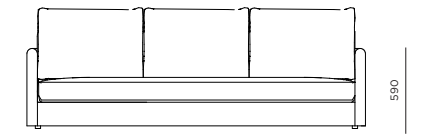

2026

Named after the postal code of one of Sydney's most vibrant beachside neighbourhoods, North Bondi, our 2026 collection will be a bright and stylish addition to your living space. Offering a refreshing and breezy aesthetic, the low-lying 2026 collection draws on the idea of the simple comforts derived from a lifestyle by the sea. Thick padded cushions in washed Italian linen evoke the inviting sink-in style of 1970's lounge seating, while elegant thin shelter arms create a sleek look that will add a touch of class to your indoor space all year round.

Available Items

3 Seat Sofa

Standard Materials