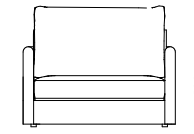

Available Items

Arm Chair