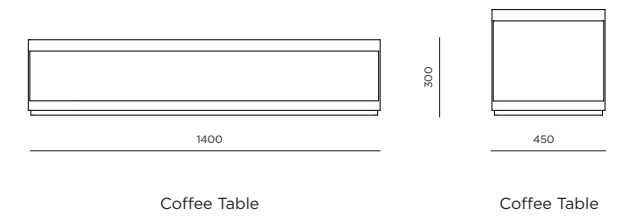

Standard Finishes

The Maquarie Coffee and side tables demonstrate a delicate balance between thick granite tops and bases with sheet thin aluminium sides, making these pieces the ultimate modern luxury statement. Meticulously designed, these versatile accessories are distinct styling pieces ideal for storage and displaying your treasured items.

A. Maquarie Coffee table
Shown with Asteroid
Aluminum Finish, Teak
Accents and Taupe
Etched Glass top

B. Maquarie 3 Seat Sofa
Shown with Asteroid
Aluminum Finish, Teak
Accents and Sunbrella
Canvas Canvas Fabric