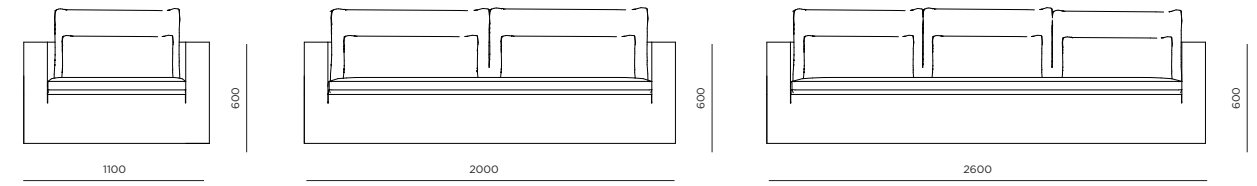

SAIL

Sit back and sail away in a luxurious Australian way. The latest indoor addition, Sail, is designed to evoke a vacation spirit inside your home, all year around. With its low back, deep seats and detached cushions, our Sail collection evokes a coastal Australian style, to create a relaxed contemporary look that takes its inspiration from the lightweight sails of the boats on Sydney Harbour. A deep lineal sofa made with absolute comfort in mind, its down feather top pillows are selected for added cushioning. Meanwhile a luscious combination of wide linear track arms and top stitch detail on Italian washed linen makes this the ultimate style-maker in pursuit of rugged luxurious charm.

Available Items

Arm Chair

2 Seat Sofa

3 Seat Sofa