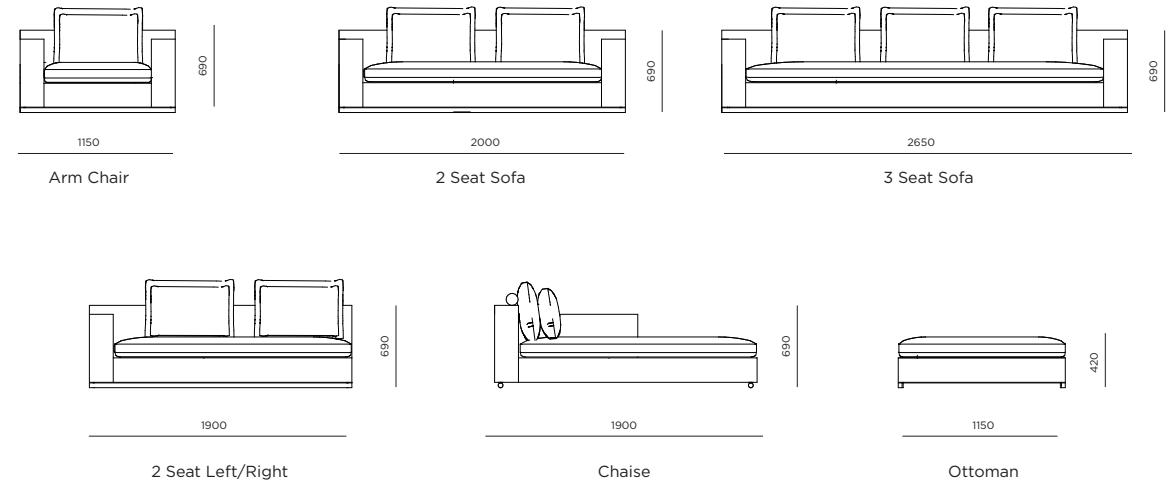

OCEAN

Inspired by the breathtaking beachscapes of Eastern Australia, the Ocean collection offers stunning luxury on a grand scale. In signature Harbour Outdoor style - top quality materials, are called upon for upscale modern living. Ocean is made with premium Italian washed linen and this low-lying collection features thick plush double back cushioning while top stitching detail and thick track arms adds luxurious simplicity to an illustrious contemporary style. At the base of each piece is a brass runner for added luxury and structure, while each seat is layered with soft down cushioning inviting total relaxation.

Available Items

Standard Materials