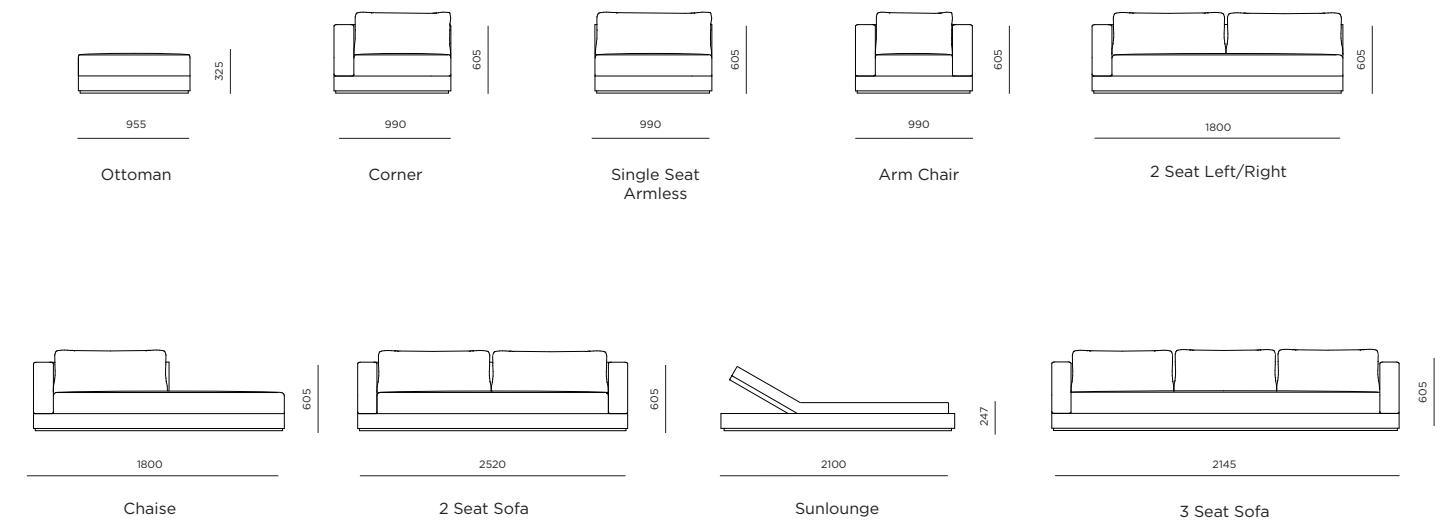

Available Items

Malabar Arm Chair
Shown with Teak Base,
and Grey Weave with
Sunbrella Canvas
Canvas Fabric

Standard Finishes

A.

C.

IMAGINATIVE AND ADAPTABLE MODULAR FURNITURE SYSTEM

B.

A. Malabar Sunlounge
Shown with Teak Base,
and Grey Weave with
Sunbrella Canvas
Canvas Fabric