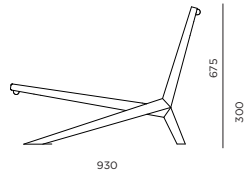

LOOP

The on-trend Loop collection brings a refreshing touch of glamour through organic woven detailing and angular powder-coated aluminium framing. Clean lines meet airy open weave seating to create a lightweight, quick drying collection perfect for outdoor entertaining. Designed to withstand the elements, the Loop collection is as functional as it is stylish. Drawing on breezy, open outlines, we've created a range that compliments the breathtaking views of the natural surrounds of the rugged coastline of Australia.

Available Items

Easy Chair

Standard Finishes