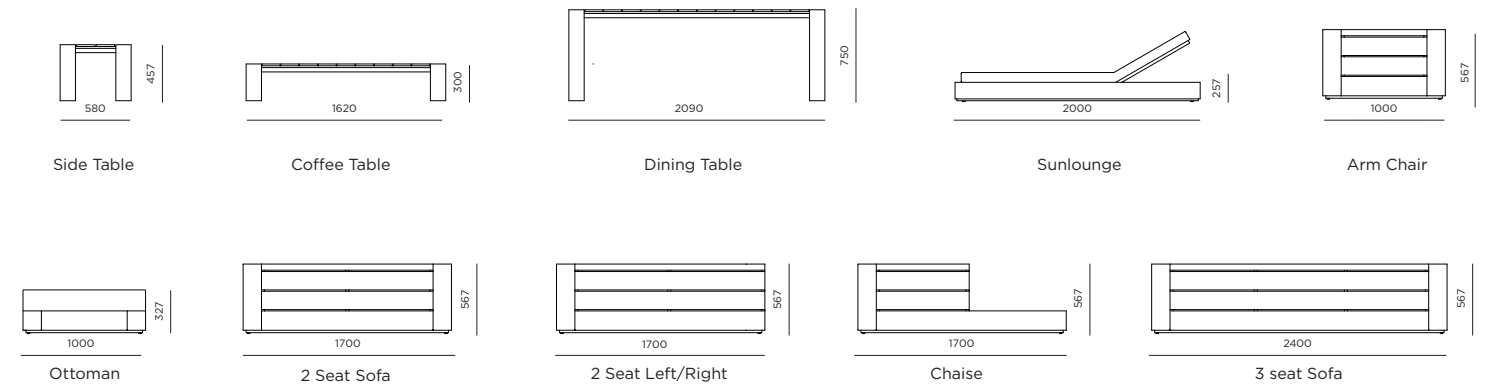

HAYMAN

Named after one of Australia's most iconic island destinations, the robust Hayman collection is inspired by the low, clean lines of contemporary coastal Australian architecture. Representing pure modernism, the collection's hardwearing powder coated aluminium frames meet with thick and comfortable cushion seating to create a contemporary aesthetic that invites relaxation. It's superior materials and angular lines are meticulously designed to withstand the elements, making the Hayman collection the ideal choice for the statement-maker.

Available Items