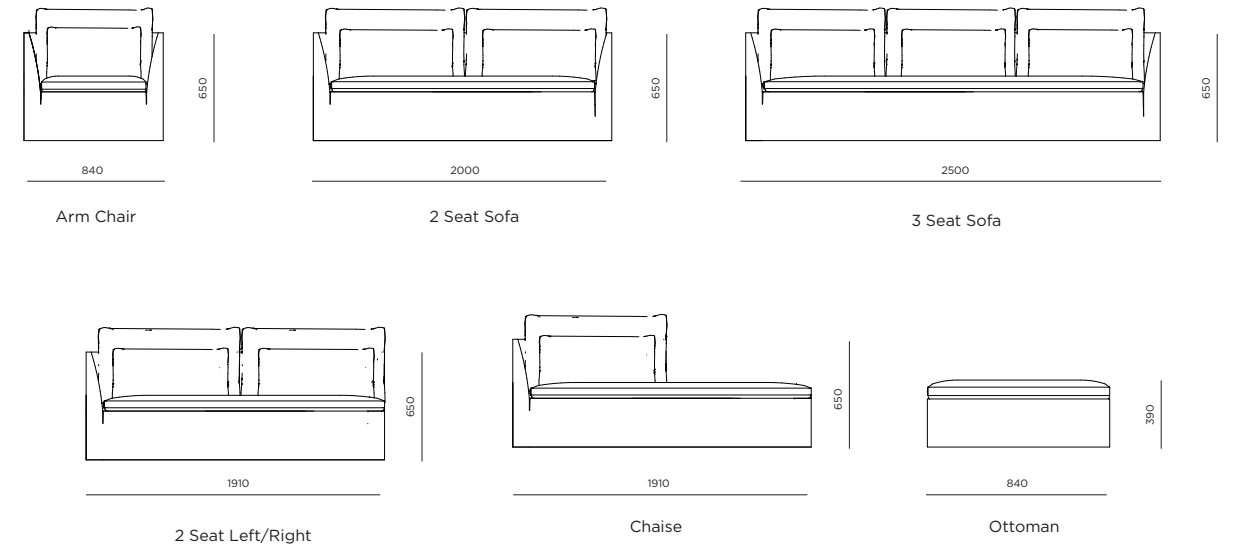

BONDI

Inspired by the trendy vibe of Sydney's famous Bondi Beach, our Bondi collection offers a global chic feel through its effortlessly modern features. Intricate surge stitching highlights the collection's elegant sloped arms and easy-to-clean light-weight slip cover, which is made with premium Italian wash linen and available in 12 colours. Also featuring a thin pillow topper with down feather, the Bondi collection makes no sacrifices when it comes to comfort and quality. Designed to evoke a beach house feel, the Bondi collection will instantly give your living space a bright, modern aesthetic.

Available Items

Standard Materials