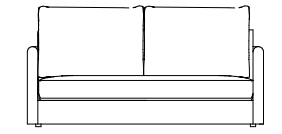

2026

Named after the postal code of one of Sydney's most vibrant beachside neighbourhoods, North Bondi, our 2026 collection will be a bright and stylish addition to your living space. Offering a refreshing and breezy aesthetic, the low-lying 2026 collection draws on the idea of the simple comforts derived from a lifestyle by the sea. Thick padded cushions in washed Italian linen evoke the inviting sink-in style of 1970's lounge seating, while elegant thin shelter arms create a sleek look that will add a touch of class to your indoor space all year round.

Available Items

2 Seat Sofa

Standard Materials