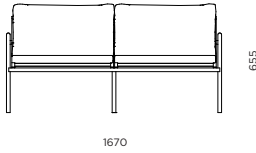

B.

A. Breeze XL
Shown with Asteroid Aluminum Finish, Teak Accents and Sunbrella canvas fabric

Available Items

Footstool

Coffee Table

Arm Chair

Two Seat

Three Seat