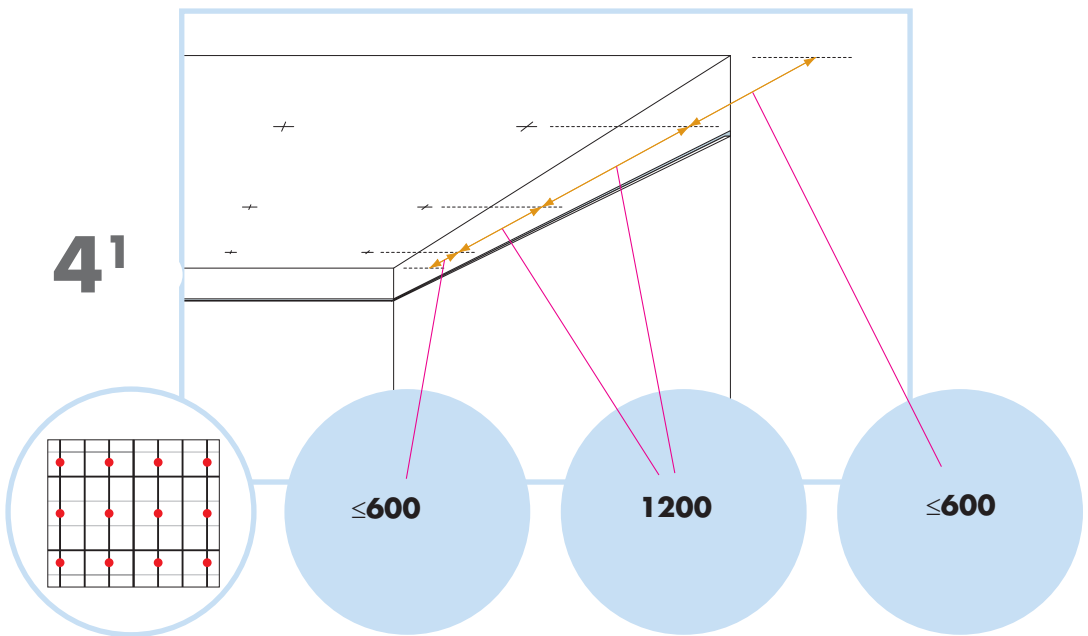

5. Connect Wall bracket

10. Connect Angle trim 15/22,
fixed at 300 mm centres

6. Connect T24 Cross tee,
L=600

11. Connect Perimeter tile clip 40

7. Connect Space bar winch

1. Connect Distance trim

2. Connect Light fitting clip

3. Connect Shadow-line trim

Ecophon[®]
SAINT-GOBAIN

A SOUND EFFECT ON PEOPLE

www.ecophon.com

5

6

9

10