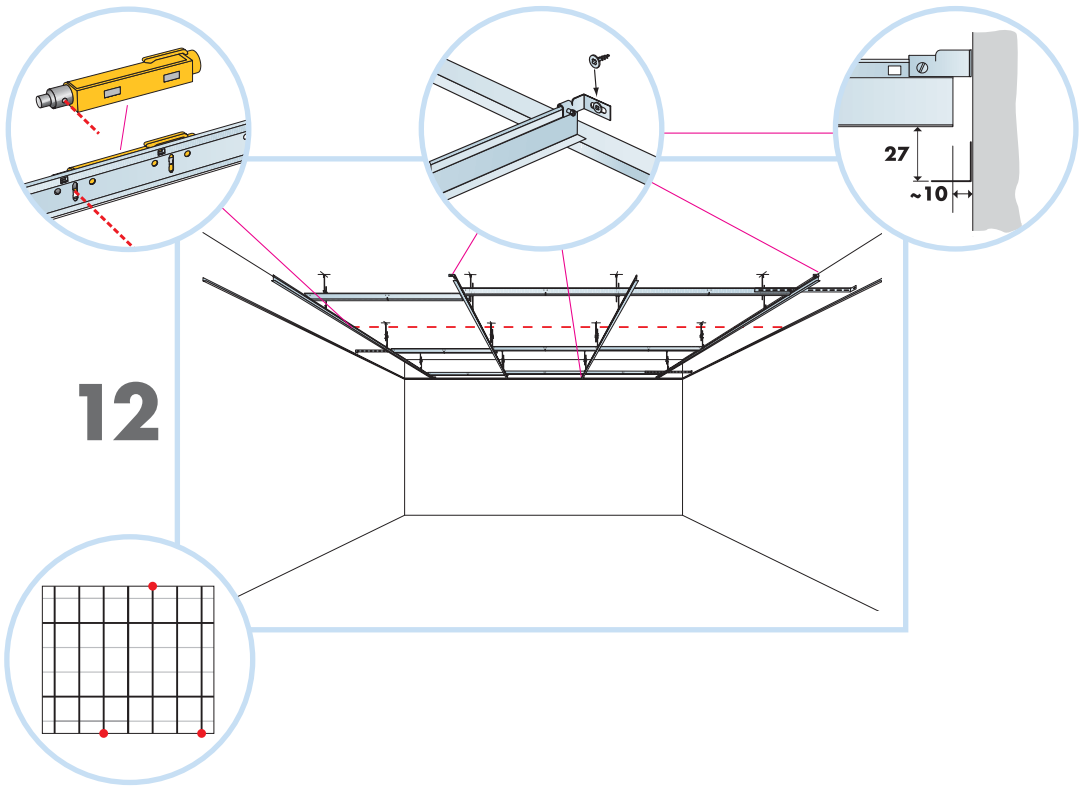

5. Connect Wall bracket

10. Connect Angle trim 15/22,
fixed at 300 mm centres

6. Connect T24 Cross tee,
L=600

11. Connect Perimeter tile clip 40

7. Connect Space bar winch

1. Connect Distance trim

2. Connect Light fitting clip

3. Connect Shadow-line trim

Ecophon[®]
SAINT-GOBAIN

A SOUND EFFECT ON PEOPLE

www.ecophon.com

5

6

9

10