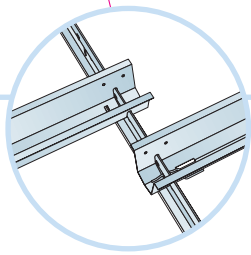

5. Connect Wall bracket

10. Connect Angle trim 15/22,
fixed at 300 mm centres

6. Connect T24 Cross tee,
L=600

11. Connect Perimeter tile clip 40

7. Connect Space bar winch

1. Connect Distance trim

2. Connect Light fitting clip

3. Connect Shadow-line trim

Ecophon[®]
SAINT-GOBAIN

A SOUND EFFECT ON PEOPLE

www.ecophon.com

5

6

9

10