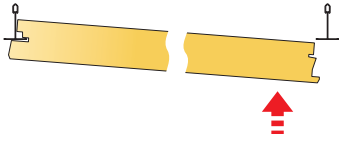

5. Connect Wall bracket

10. Connect Angle trim 15/22,
fixed at 300 mm centres

6. Connect T24 Cross tee,
L=600

11. Connect Perimeter tile clip 40

7. Connect Space bar winch

1. Connect Distance trim

2. Connect Light fitting clip

3. Connect Shadow-line trim

Ecophon[®]
SAINT-GOBAIN

A SOUND EFFECT ON PEOPLE

www.ecophon.com

5

6

9

10

14

A-A

1

2

15

3

B-B

C-C