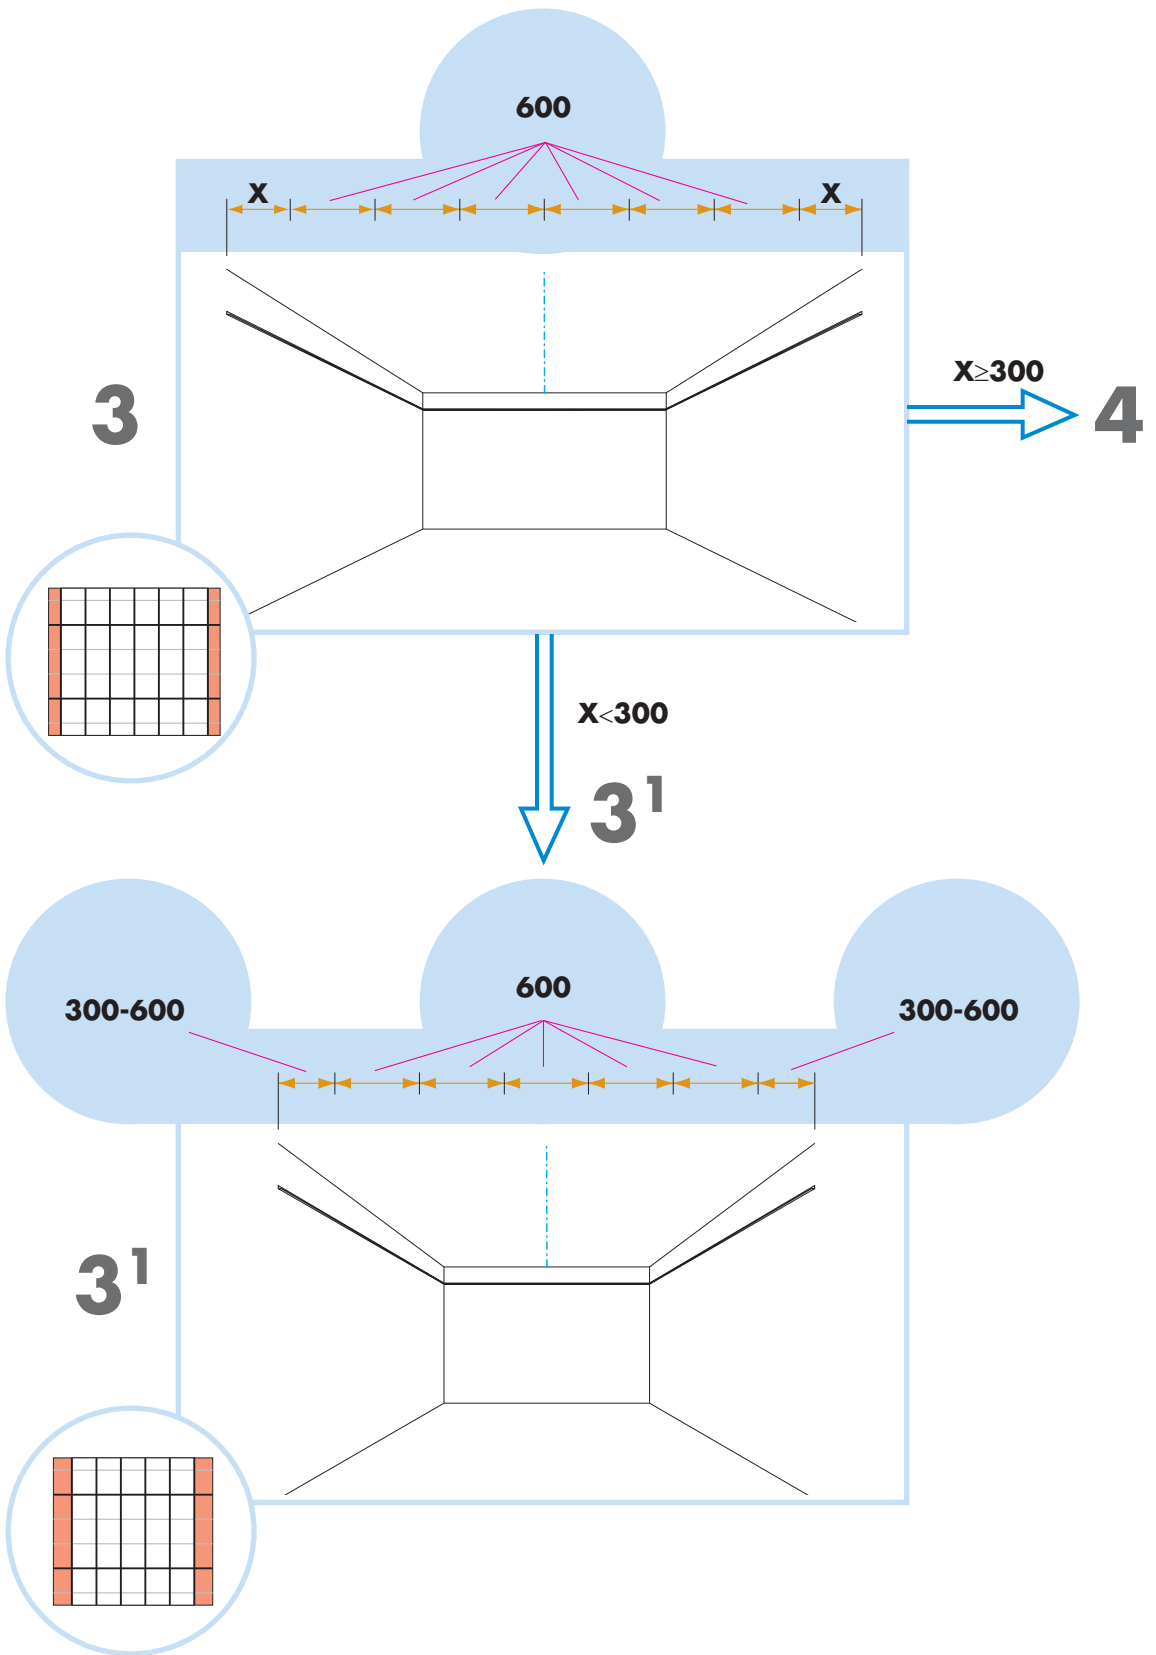

Master Ds

600x600
M236

1. Ecophon Master Ds

2. Connect T24 Main runner HD

8. Connect Adjustable hanger

3. Connect Wall bracket

9. Connect Hanger clip

4. Connect Space bar

5. Connect Wall bracket

10. Connect Angle trim 15/22,
fixed at 300 mm centres

6. Connect T24 Cross tee,
L=600

11. Connect Perimeter tile clip 40

7. Connect Space bar winch

1. Connect Distance trim

2. Connect Light fitting clip

3. Connect Shadow-line trim

Ecophon[®]
SAINT-GOBAIN

A SOUND EFFECT ON PEOPLE

www.ecophon.com

5

6

9

10

14

A-A

1

2

15

3

B-B

C-C