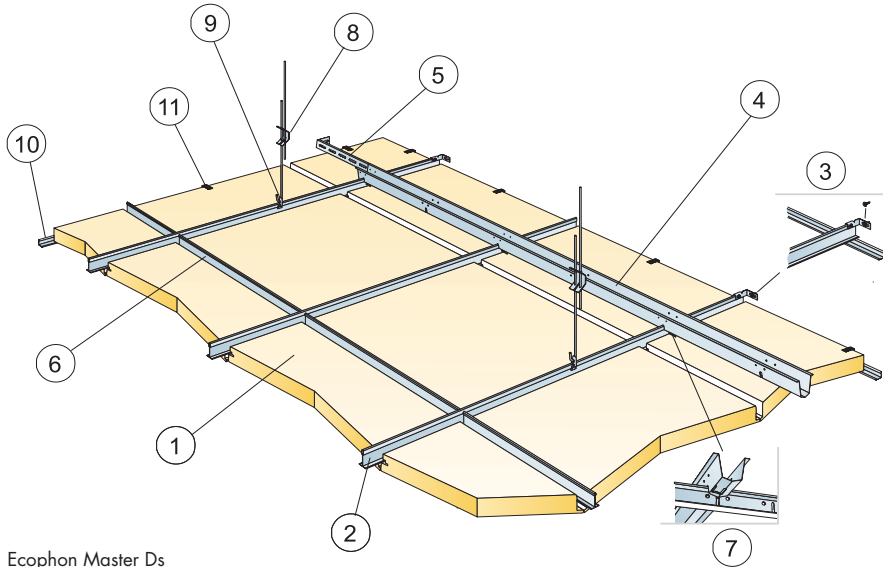

Master Ds

600x600
M236

1. Ecophon Master Ds

2. Connect T24 Main runner HD

8. Connect Adjustable hanger

3. Connect Wall bracket

9. Connect Hanger clip

4. Connect Space bar

5. Connect Wall bracket

10. Connect Angle trim 15/22,
fixed at 300 mm centres

6. Connect T24 Cross tee,
L=600

11. Connect Perimeter tile clip 40

7. Connect Space bar winch

1. Connect Distance trim

2. Connect Light fitting clip

3. Connect Shadow-line trim

Ecophon[®]
SAINT-GOBAIN

A SOUND EFFECT ON PEOPLE

www.ecophon.com

5

6

9

10