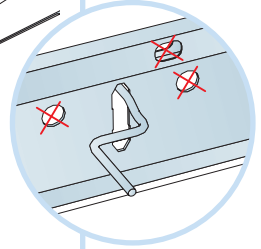

5. Connect Wall bracket

10. Connect Angle trim 15/22,
fixed at 300 mm centres

6. Connect T24 Cross tee,
L=600

11. Connect Perimeter tile clip 40

7. Connect Space bar winch

1. Connect Distance trim

2. Connect Light fitting clip

3. Connect Shadow-line trim

Ecophon[®]
SAINT-GOBAIN

A SOUND EFFECT ON PEOPLE

www.ecophon.com

5

6

9

10