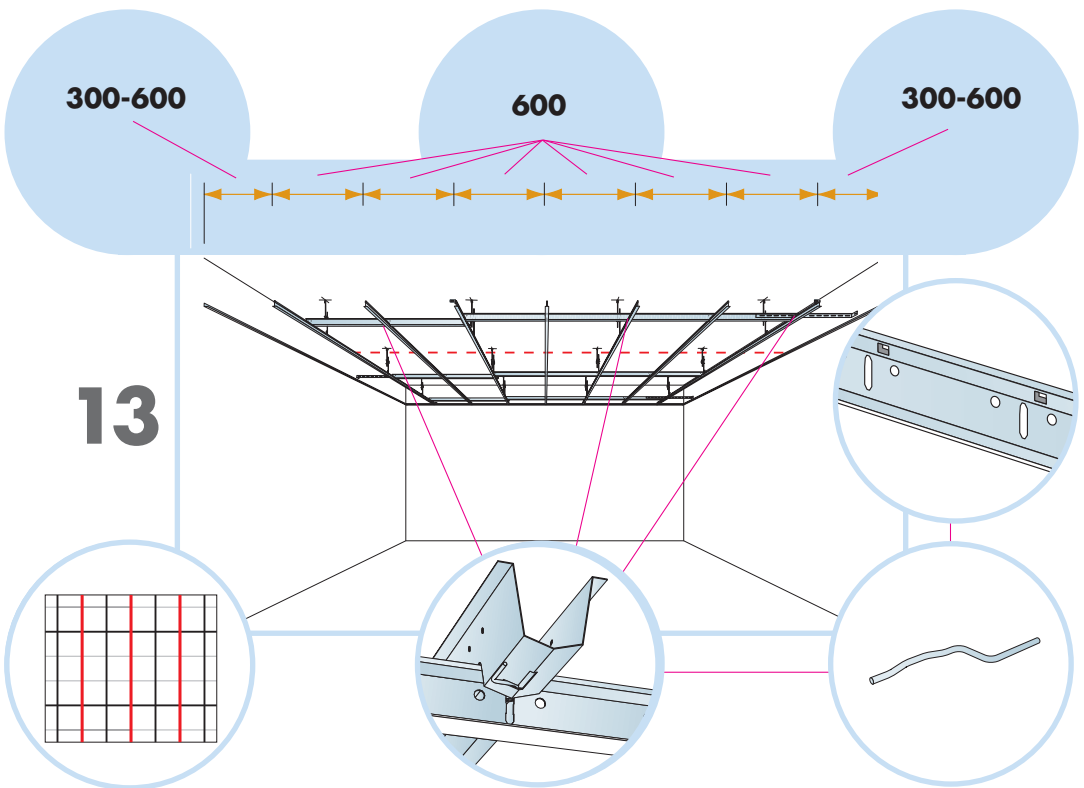

5. Connect Wall bracket

10. Connect Angle trim 15/22,
fixed at 300 mm centres

6. Connect T24 Cross tee,
L=600

11. Connect Perimeter tile clip 40

7. Connect Space bar winch

1. Connect Distance trim

2. Connect Light fitting clip

3. Connect Shadow-line trim

Ecophon[®]
SAINT-GOBAIN

A SOUND EFFECT ON PEOPLE

www.ecophon.com

5

6

9

10