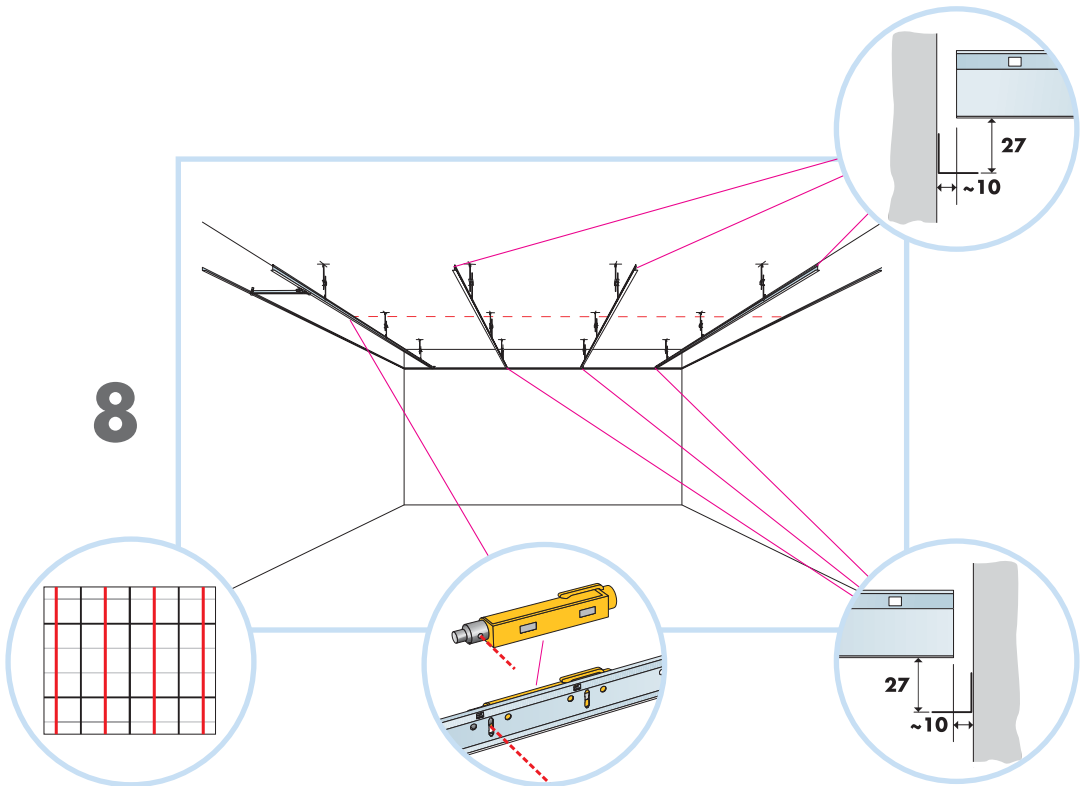

5. Connect Wall bracket

10. Connect Angle trim 15/22,
fixed at 300 mm centres

6. Connect T24 Cross tee,
L=600

11. Connect Perimeter tile clip 40

7. Connect Space bar winch

1. Connect Distance trim

2. Connect Light fitting clip

3. Connect Shadow-line trim

Ecophon[®]
SAINT-GOBAIN

A SOUND EFFECT ON PEOPLE

www.ecophon.com

5

6

9

10