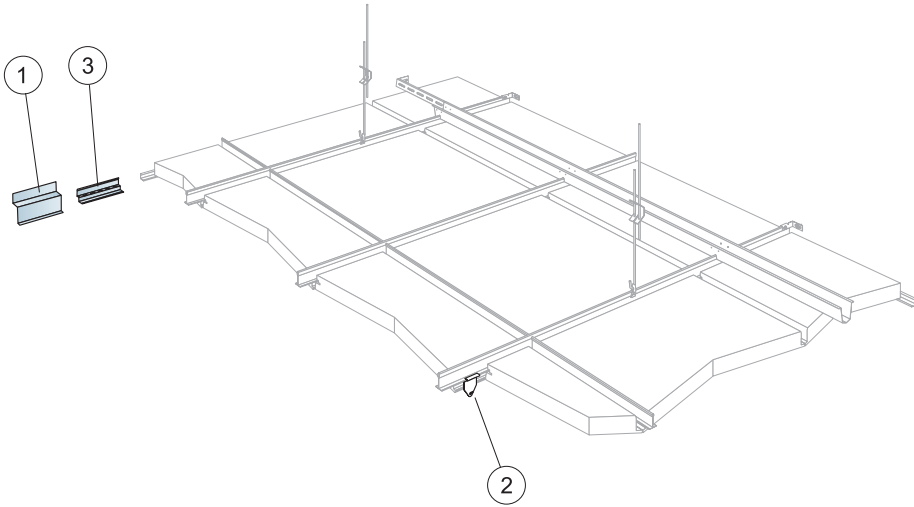

Master Ds

600x600
M236

1. Ecophon Master Ds

2. Connect T24 Main runner HD

8. Connect Adjustable hanger

3. Connect Wall bracket

9. Connect Hanger clip

4. Connect Space bar

5. Connect Wall bracket

10. Connect Angle trim 15/22,
fixed at 300 mm centres

6. Connect T24 Cross tee,
L=600

11. Connect Perimeter tile clip 40

7. Connect Space bar winch

1. Connect Distance trim

2. Connect Light fitting clip

3. Connect Shadow-line trim

Ecophon[®]
SAINT-GOBAIN

A SOUND EFFECT ON PEOPLE

www.ecophon.com

5

6

9

10