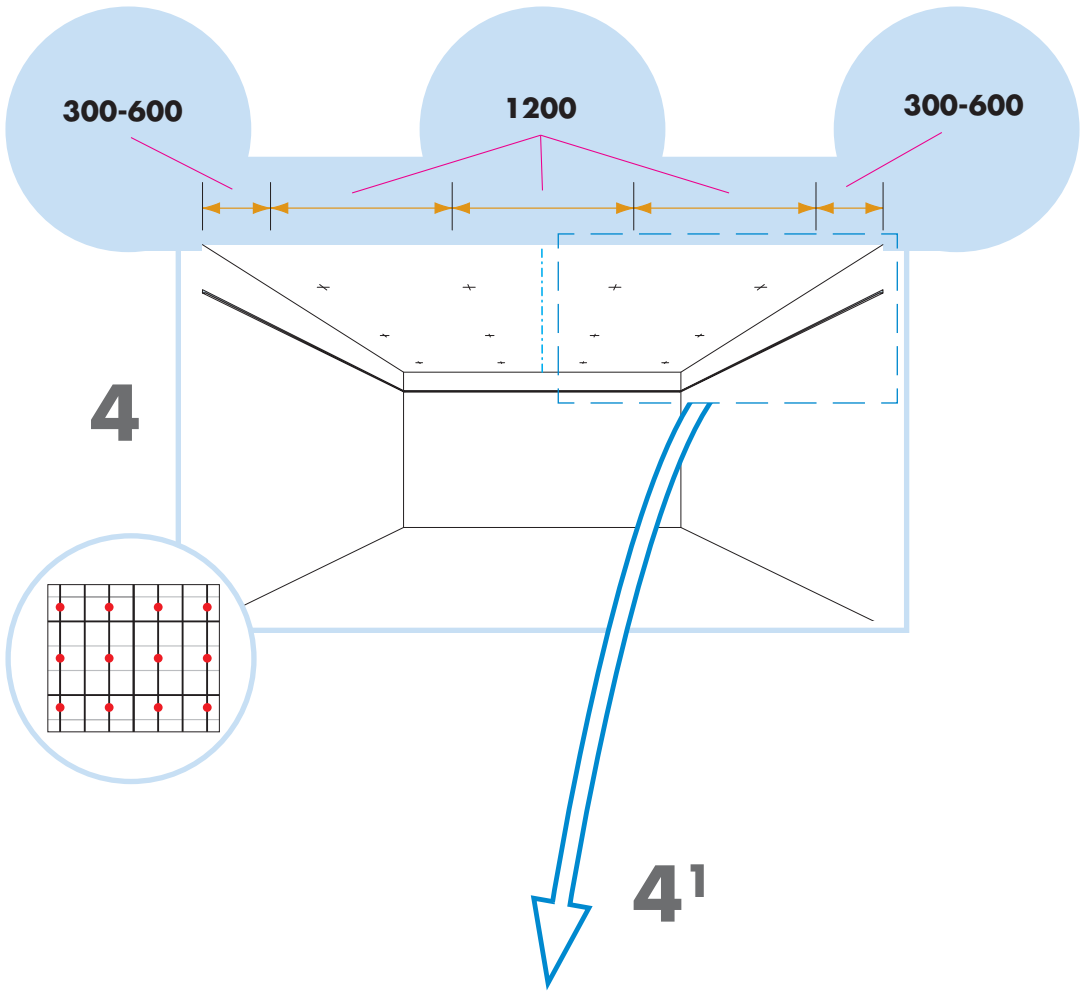

5. Connect Wall bracket

10. Connect Angle trim 15/22,
fixed at 300 mm centres

6. Connect T24 Cross tee,
L=600

11. Connect Perimeter tile clip 40

7. Connect Space bar winch

1. Connect Distance trim

2. Connect Light fitting clip

3. Connect Shadow-line trim

Ecophon[®]
SAINT-GOBAIN

A SOUND EFFECT ON PEOPLE

www.ecophon.com

5

6

9

10