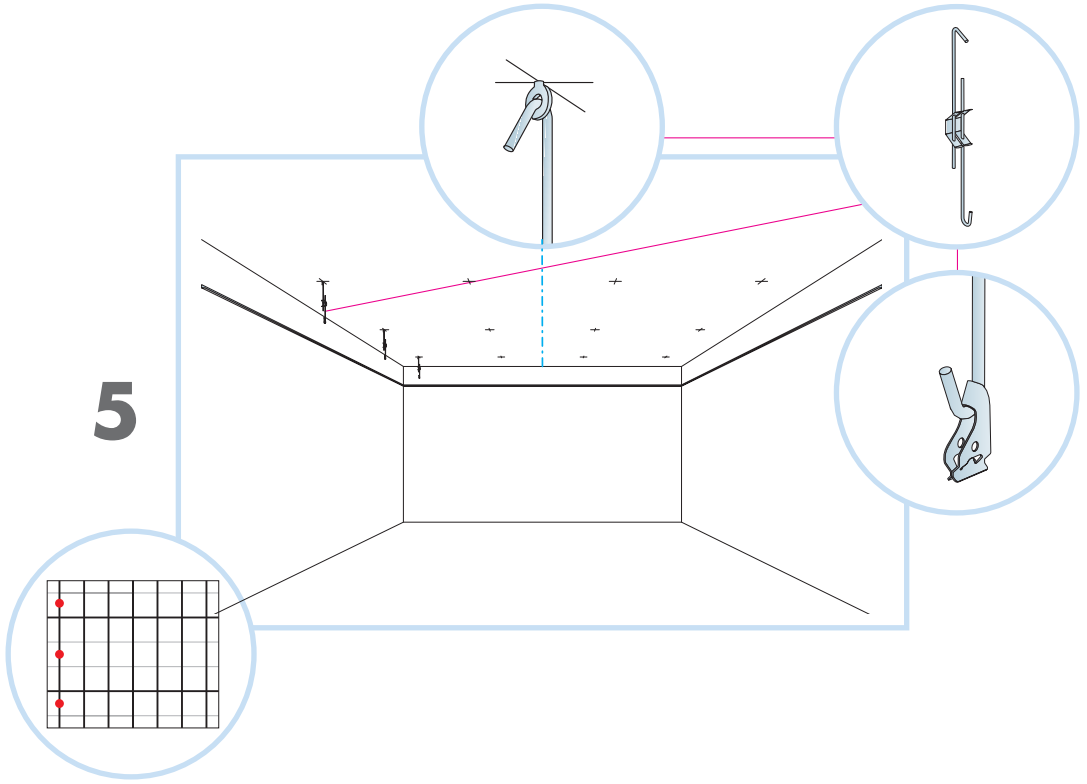

5. Connect Wall bracket

10. Connect Angle trim 15/22,
fixed at 300 mm centres

6. Connect T24 Cross tee,
L=600

11. Connect Perimeter tile clip 40

7. Connect Space bar winch

1. Connect Distance trim

2. Connect Light fitting clip

3. Connect Shadow-line trim

Ecophon[®]
SAINT-GOBAIN

A SOUND EFFECT ON PEOPLE

www.ecophon.com

5

6

9

10