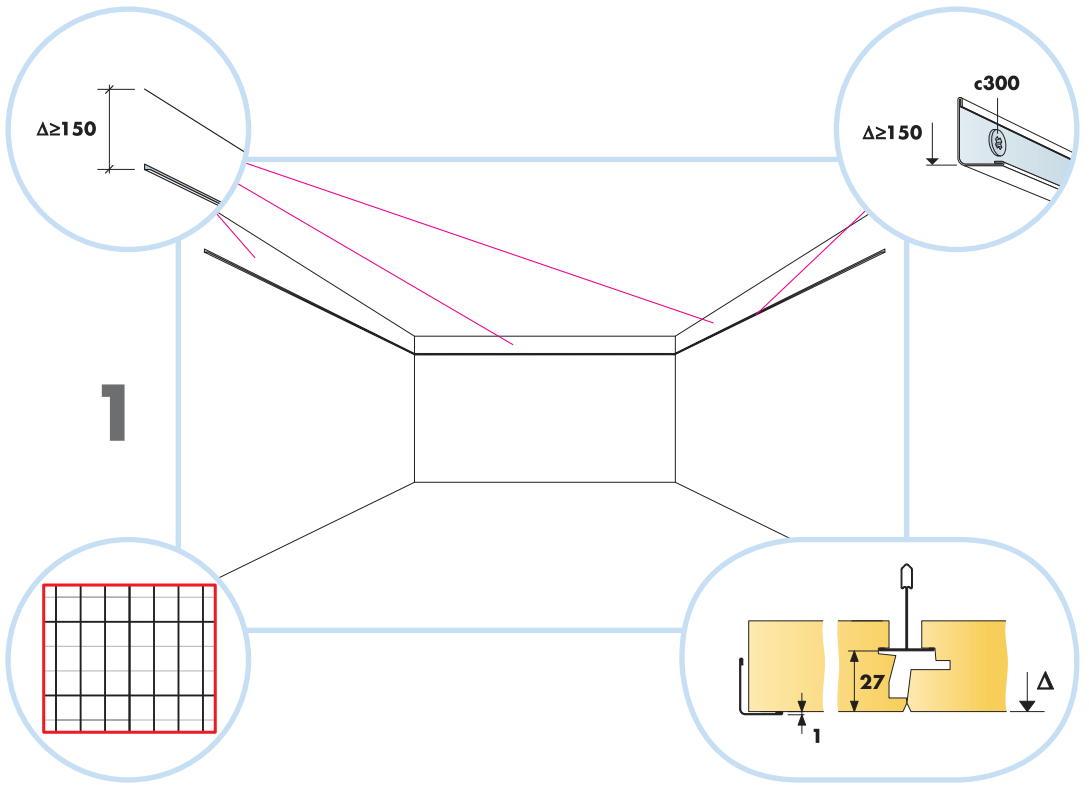

Master Ds

600x600
M236

1. Ecophon Master Ds

2. Connect T24 Main runner HD

8. Connect Adjustable hanger

3. Connect Wall bracket

9. Connect Hanger clip

4. Connect Space bar

5. Connect Wall bracket

10. Connect Angle trim 15/22,
fixed at 300 mm centres

6. Connect T24 Cross tee,
L=600

11. Connect Perimeter tile clip 40

7. Connect Space bar winch

1. Connect Distance trim

2. Connect Light fitting clip

3. Connect Shadow-line trim

Ecophon[®]
SAINT-GOBAIN

A SOUND EFFECT ON PEOPLE

www.ecophon.com

5

6

9

10