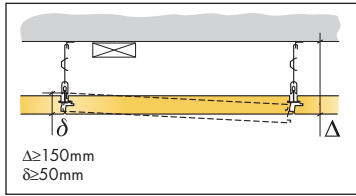

Master Ds

600x600
M236

1. Ecophon Master Ds

2. Connect T24 Main runner HD

8. Connect Adjustable hanger

3. Connect Wall bracket

9. Connect Hanger clip

4. Connect Space bar

5. Connect Wall bracket

10. Connect Angle trim 15/22,
fixed at 300 mm centres

6. Connect T24 Cross tee,
L=600

11. Connect Perimeter tile clip 40

7. Connect Space bar winch

1. Connect Distance trim

2. Connect Light fitting clip