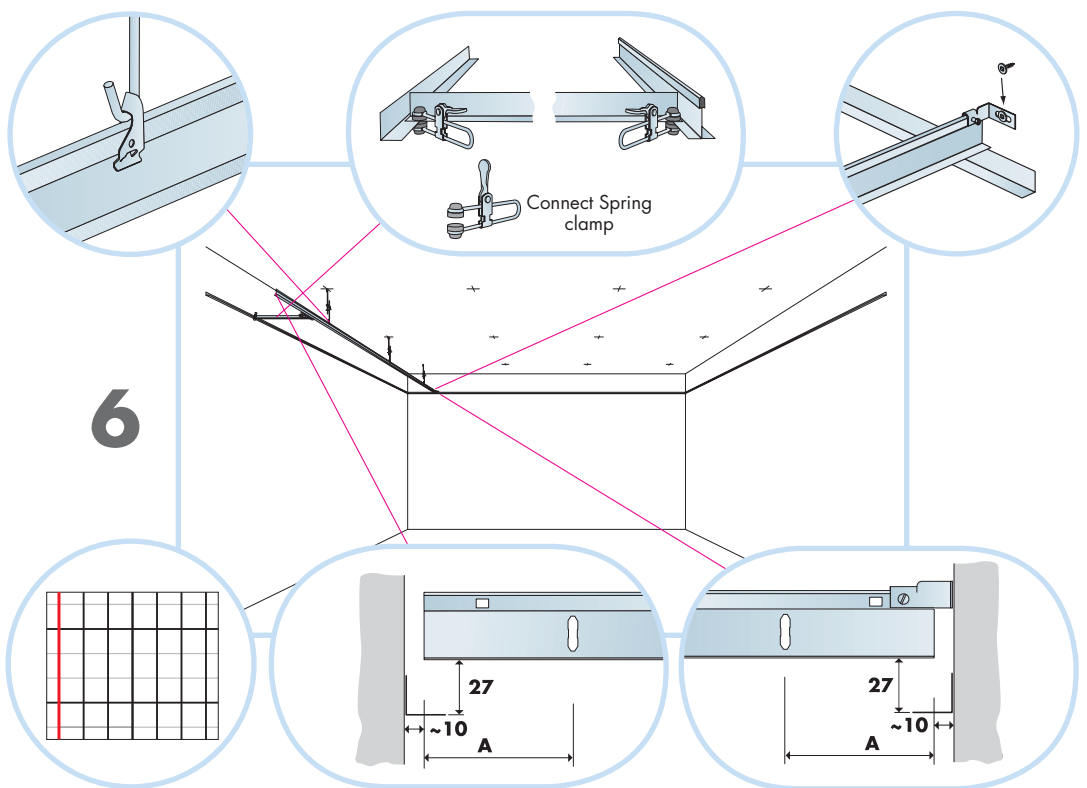

5. Connect Wall bracket

10. Connect Angle trim 15/22,
fixed at 300 mm centres

6. Connect T24 Cross tee,
L=600

11. Connect Perimeter tile clip 40

7. Connect Space bar winch

1. Connect Distance trim

2. Connect Light fitting clip

3. Connect Shadow-line trim

Ecophon[®]
SAINT-GOBAIN

A SOUND EFFECT ON PEOPLE

www.ecophon.com

5

6

9

10