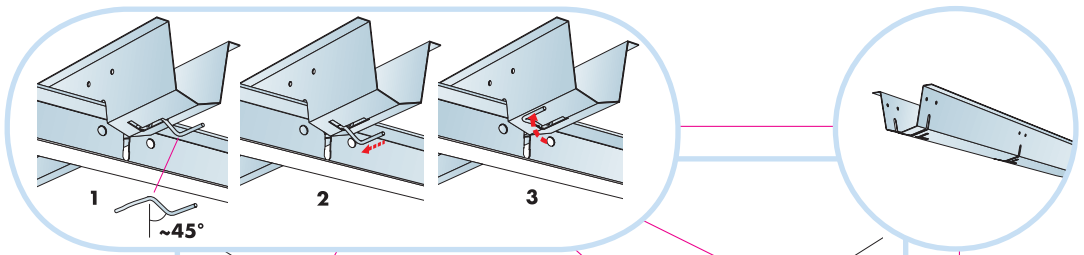

5. Connect Wall bracket

10. Connect Angle trim 15/22,
fixed at 300 mm centres

6. Connect T24 Cross tee,
L=600

11. Connect Perimeter tile clip 40

7. Connect Space bar winch

1. Connect Distance trim

2. Connect Light fitting clip

3. Connect Shadow-line trim

Ecophon[®]
SAINT-GOBAIN

A SOUND EFFECT ON PEOPLE

www.ecophon.com

5

6

9

10