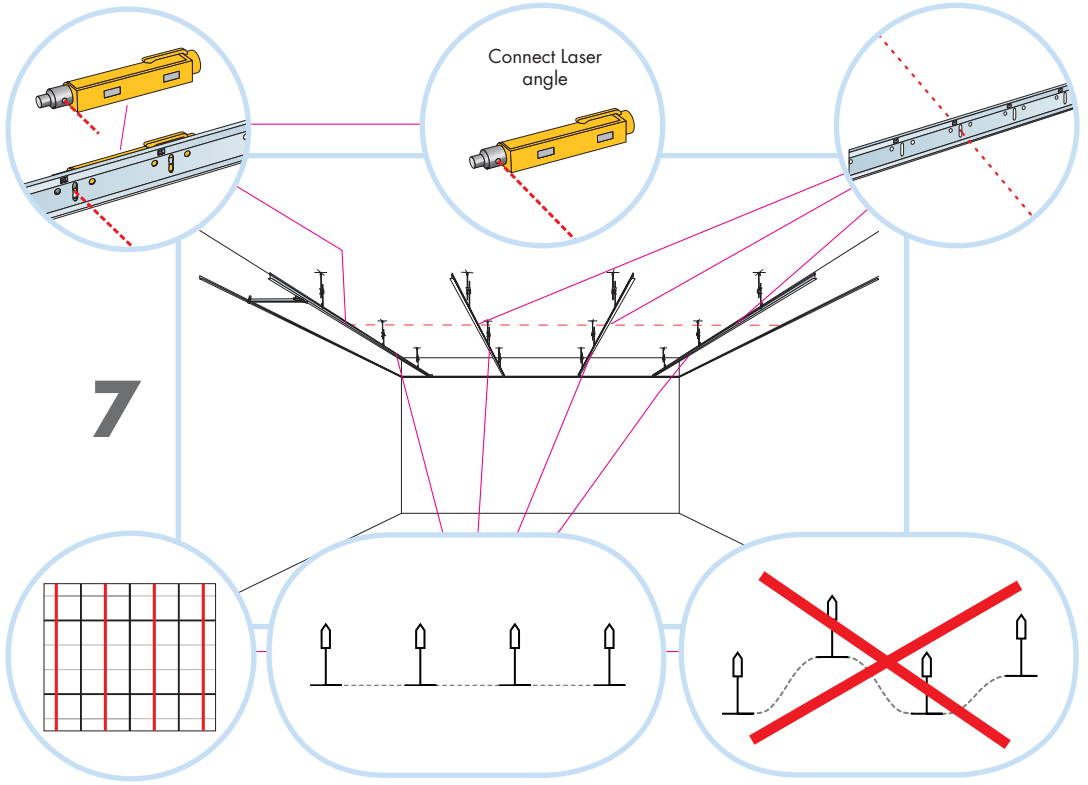

5. Connect Wall bracket

10. Connect Angle trim 15/22,
fixed at 300 mm centres

6. Connect T24 Cross tee,
L=600

11. Connect Perimeter tile clip 40

7. Connect Space bar winch

1. Connect Distance trim

2. Connect Light fitting clip

3. Connect Shadow-line trim

Ecophon[®]
SAINT-GOBAIN

A SOUND EFFECT ON PEOPLE

www.ecophon.com

5

6

9

10