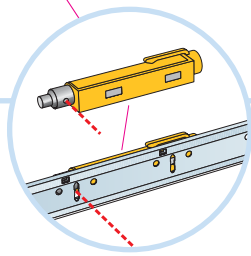

5. Connect Wall bracket

10. Connect Angle trim 15/22,
fixed at 300 mm centres

6. Connect T24 Cross tee,
L=600

11. Connect Perimeter tile clip 40

7. Connect Space bar winch

1. Connect Distance trim

2. Connect Light fitting clip

3. Connect Shadow-line trim

Ecophon[®]
SAINT-GOBAIN

A SOUND EFFECT ON PEOPLE

www.ecophon.com

5

6

9

10