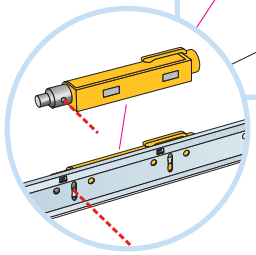

5. Connect Wall bracket

10. Connect Angle trim 15/22,
fixed at 300 mm centres

6. Connect T24 Cross tee,
L=600

11. Connect Perimeter tile clip 40

7. Connect Space bar winch

1. Connect Distance trim

2. Connect Light fitting clip

3. Connect Shadow-line trim

Ecophon[®]
SAINT-GOBAIN

A SOUND EFFECT ON PEOPLE

www.ecophon.com

5

6

9

10