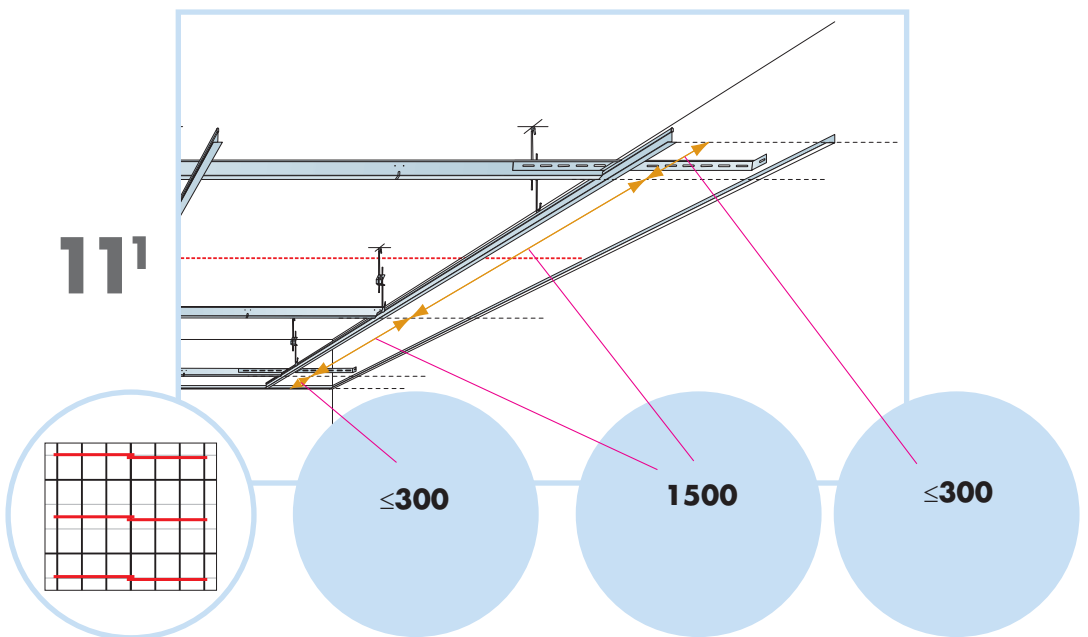

5. Connect Wall bracket

10. Connect Angle trim 15/22,
fixed at 300 mm centres

6. Connect T24 Cross tee,
L=600

11. Connect Perimeter tile clip 40

7. Connect Space bar winch

1. Connect Distance trim

2. Connect Light fitting clip

3. Connect Shadow-line trim

Ecophon[®]
SAINT-GOBAIN

A SOUND EFFECT ON PEOPLE

www.ecophon.com

5

6

9

10