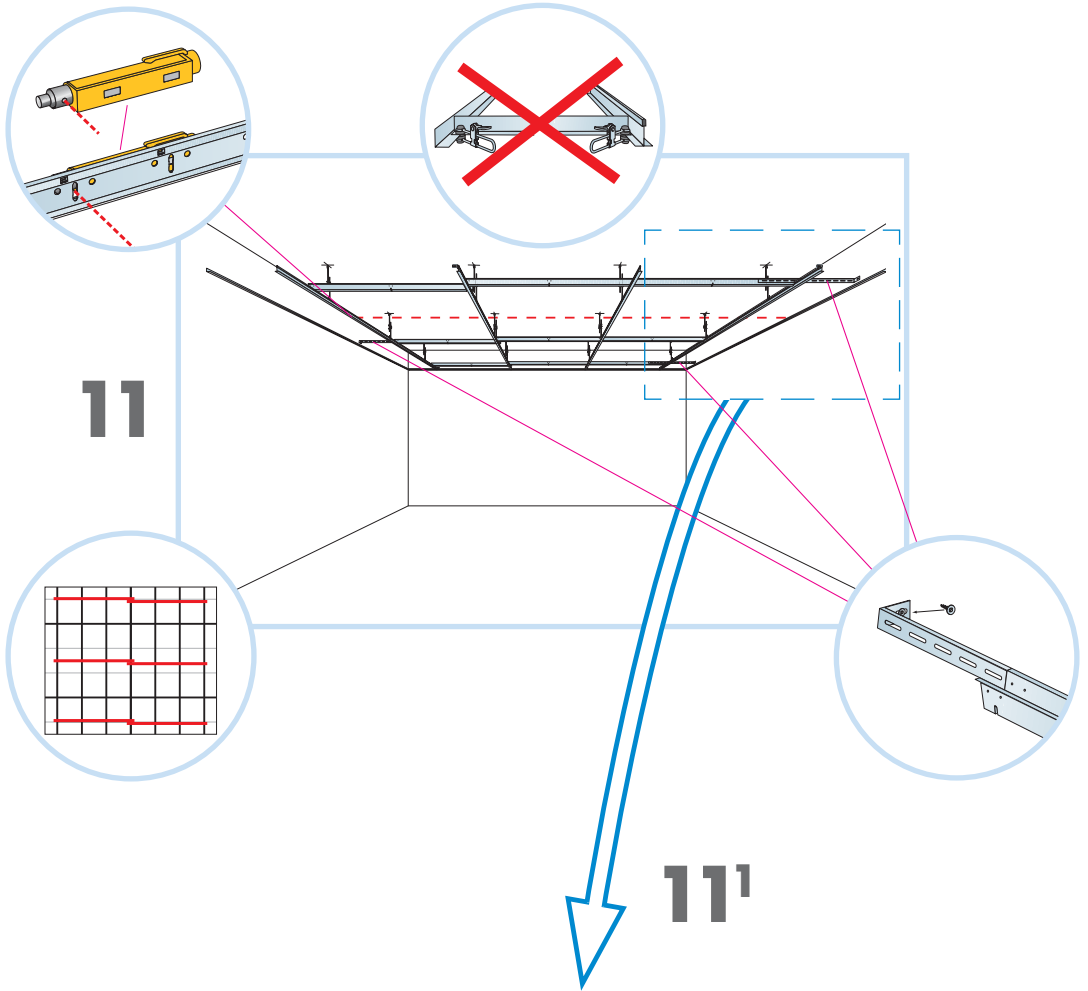

5. Connect Wall bracket

10. Connect Angle trim 15/22,
fixed at 300 mm centres

6. Connect T24 Cross tee,
L=600

11. Connect Perimeter tile clip 40

7. Connect Space bar winch

1. Connect Distance trim

2. Connect Light fitting clip

3. Connect Shadow-line trim

Ecophon[®]
SAINT-GOBAIN

A SOUND EFFECT ON PEOPLE

www.ecophon.com

5

6

9

10