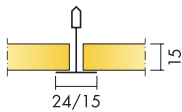

Ecophon Gedina™

Een gevestigde klassieker

Product	Afmeting (mm)	Kleur	m²/ctn	st/ctn	Availability	Art Nr	Prijs (€)
Gedina A NE for Bandraster	1720x300x15	White 500	16.51	32.00	C	G35597701	22.65/m²
	1720x600x15	White 500	16.51	16.00	A	G35597700	18.11/m²
Gedina A T24 PE	600x600x15	White 500	14.40	40.00	A	G35394434	15.84/m²
	1200x600x15	White 500	14.40	20.00	A	G35394439	15.84/m²
Gedina A T15/T24 NE	600x600x15	White 500	14.40	40.00	A	37597480	14.46/m²
	1200x600x15	White 500	14.40	20.00	A	37597485	14.46/m²
	1200x1200x15	White 500	11.52	8.00	C	G35597486	14.46/m²
Gedina A T15/T24 NE/Gamma	600x600x15	White 500	14.40	40.00	C	G35597491	24.63/m²
Gedina D/A	1720x600x15	White 500	8.26	8.00	C	G35597750	31.71/m²
Gedina D19/A Bandraster	1720x600x15	White 500	8.26	8.00	A	G35597770	31.70/m²
	2000x600x15	White 500	9.60	8.00	A	G35597771	31.70/m²
Gedina E T24	600x600x15	White 500	9.36	26.00	A	37394467	22.17/m²
	1200x600x15	White 500	11.52	16.00	A	37394491	22.17/m²
	1200x1200x15	White 500	14.40	10.00	A	G35394493	22.18/m²
Gedina E T24/gamma	600x600x15	White 500	9.36	26.00	C	G35394510	28.33/m²
Gedina E T15	600x600x15	White 500	9.36	26.00	A	37419101	22.17/m²
	1200x600x15	White 500	11.52	16.00	A	37419103	22.17/m²