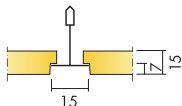

Ecophon Gedina™

Een gevestigde klassieker

Product	Afmeting (mm)	Kleur	m²/ctn	st/ctn	Availability	Art Nr	Prijs (€)
Gedina A NE for Bandraster	1720x300x15	White 500	16.51	32.00	C	G35597701	22.65/m²
	1720x600x15	White 500	16.51	16.00	A	G35597700	18.11/m²
Gedina A T24 PE	600x600x15	White 500	14.40	40.00	A	G35394434	15.84/m²
	1200x600x15	White 500	14.40	20.00	A	G35394439	15.84/m²
Gedina A T15/T24 NE	600x600x15	White 500	14.40	40.00	A	37597480	14.46/m²
	1200x600x15	White 500	14.40	20.00	A	37597485	14.46/m²
	1200x1200x15	White 500	11.52	8.00	C	G35597486	14.46/m²
Gedina A T15/T24 NE/Gamma	600x600x15	White 500	14.40	40.00	C	G35597491	24.63/m²
Gedina D/A	1720x600x15	White 500	8.26	8.00	C	G35597750	31.71/m²
Gedina D19/A Bandraster	1720x600x15	White 500	8.26	8.00	A	G35597770	31.70/m²
	2000x600x15	White 500	9.60	8.00	A	G35597771	31.70/m²
Gedina E T24	600x600x15	White 500	9.36	26.00	A	37394467	22.17/m²
	1200x600x15	White 500	11.52	16.00	A	37394491	22.17/m²
	1200x1200x15	White 500	14.40	10.00	A	G35394493	22.18/m²
Gedina E T24/gamma	600x600x15	White 500	9.36	26.00	C	G35394510	28.33/m²
Gedina E T15	600x600x15	White 500	9.36	26.00	A	37419101	22.17/m²
	1200x600x15	White 500	11.52	16.00	A	37419103	22.17/m²