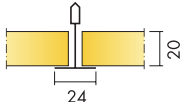

Product	Afmeting (mm)	Kleur	/ctn	st/ctn	Availab ility	Art Nr	Prijs (€)
Hygiene Protec A T24	600x600x20	White 500	7.20	20.00	A	G35136300	46.52/m²
	1200x600x20	White 500	7.20	10.00	A	G35136301	46.52/m²
Hygiene Protec Air A T24	600x600x20	White 500	7.20	20.00	A	G35136130	44.88/m²
	1200x600x20	White 500	7.20	10.00	A	G35136131	44.88/m²
	600x600x40	White 500	3.60	10.00	A	G35136132	54.12/m²
	1200x600x40	White 500	4.32	6.00	C	G35136133	54.12/m²
Hygiene Protec Ds	600x600x20	White 500	7.20	20.00	A	G35136001	64.48/m²
	1200x600x20	White 500	7.20	10.00	A	G35136002	64.48/m²