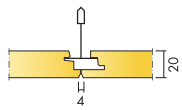

Product	Afmeting (mm)	Kleur	/ctn	st/ctn	Availab ility	Art Nr	Prijs (€)
Hygiene Protec A T24	600x600x20	White 500	7.20	20.00	A	G35136300	46.52/m²
	1200x600x20	White 500	7.20	10.00	A	G35136301	46.52/m²
Hygiene Protec Air A T24	600x600x20	White 500	7.20	20.00	A	G35136130	44.88/m²
	1200x600x20	White 500	7.20	10.00	A	G35136131	44.88/m²
	600x600x40	White 500	3.60	10.00	A	G35136132	54.12/m²
	1200x600x40	White 500	4.32	6.00	C	G35136133	54.12/m²
Hygiene Protec Ds	600x600x20	White 500	7.20	20.00	A	G35136001	64.48/m²
	1200x600x20	White 500	7.20	10.00	A	G35136002	64.48/m²