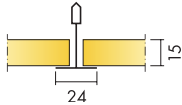

Ecophon Gedina™

Een gevestigde klassieker

Product	Afmeting (mm)	Kleur	m²/ctn	st/ctn	Availability	Art Nr	Prijs (€)
Gedina A NE for Bandraster	1720x300x15	White 500	16.51	32.00	C	G35597701	22.65/m²
	1720x600x15	White 500	16.51	16.00	A	G35597700	18.11/m²
Gedina A T24 PE	600x600x15	White 500	14.40	40.00	A	G35394434	15.84/m²
	1200x600x15	White 500	14.40	20.00	A	G35394439	15.84/m²
Gedina A T15/T24 NE	600x600x15	White 500	14.40	40.00	A	37597480	14.46/m²
	1200x600x15	White 500	14.40	20.00	A	37597485	14.46/m²
	1200x1200x15	White 500	11.52	8.00	C	G35597486	14.46/m²
Gedina A T15/T24 NE/Gamma	600x600x15	White 500	14.40	40.00	C	G35597491	24.63/m²
Gedina D/A	1720x600x15	White 500	8.26	8.00	C	G35597750	31.71/m²
Gedina D19/A Bandraster	1720x600x15	White 500	8.26	8.00	A	G35597770	31.70/m²
	2000x600x15	White 500	9.60	8.00	A	G35597771	31.70/m²
Gedina E T24	600x600x15	White 500	9.36	26.00	A	37394467	22.17/m²
	1200x600x15	White 500	11.52	16.00	A	37394491	22.17/m²
	1200x1200x15	White 500	14.40	10.00	A	G35394493	22.18/m²
Gedina E T24/gamma	600x600x15	White 500	9.36	26.00	C	G35394510	28.33/m²
Gedina E T15	600x600x15	White 500	9.36	26.00	A	37419101	22.17/m²
	1200x600x15	White 500	11.52	16.00	A	37419103	22.17/m²