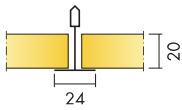

Product	Afmeting (mm)	Kleur	/ctn	st/ctn	Availab ility	Art Nr	Prijs (€)
Hygiene Protec A T24	600x600x20	White 500	7.20	20.00	A	G35136300	46.52/m²
	1200x600x20	White 500	7.20	10.00	A	G35136301	46.52/m²
Hygiene Protec Air A T24	600x600x20	White 500	7.20	20.00	A	G35136130	44.88/m²
	1200x600x20	White 500	7.20	10.00	A	G35136131	44.88/m²
	600x600x40	White 500	3.60	10.00	A	G35136132	54.12/m²
	1200x600x40	White 500	4.32	6.00	C	G35136133	54.12/m²
Hygiene Protec Ds	600x600x20	White 500	7.20	20.00	A	G35136001	64.48/m²
	1200x600x20	White 500	7.20	10.00	A	G35136002	64.48/m²