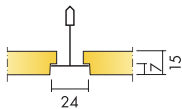

Ecophon Gedina™

Een gevestigde klassieker

Product	Afmeting (mm)	Kleur	m²/ctn	st/ctn	Availability	Art Nr	Prijs (€)
Gedina A NE for Bandraster	1720x300x15	White 500	16.51	32.00	C	G35597701	22.65/m²
	1720x600x15	White 500	16.51	16.00	A	G35597700	18.11/m²
Gedina A T24 PE	600x600x15	White 500	14.40	40.00	A	G35394434	15.84/m²
	1200x600x15	White 500	14.40	20.00	A	G35394439	15.84/m²
Gedina A T15/T24 NE	600x600x15	White 500	14.40	40.00	A	37597480	14.46/m²
	1200x600x15	White 500	14.40	20.00	A	37597485	14.46/m²
	1200x1200x15	White 500	11.52	8.00	C	G35597486	14.46/m²
Gedina A T15/T24 NE/Gamma	600x600x15	White 500	14.40	40.00	C	G35597491	24.63/m²
Gedina D/A	1720x600x15	White 500	8.26	8.00	C	G35597750	31.71/m²
Gedina D19/A Bandraster	1720x600x15	White 500	8.26	8.00	A	G35597770	31.70/m²
	2000x600x15	White 500	9.60	8.00	A	G35597771	31.70/m²
Gedina E T24	600x600x15	White 500	9.36	26.00	A	37394467	22.17/m²
	1200x600x15	White 500	11.52	16.00	A	37394491	22.17/m²
	1200x1200x15	White 500	14.40	10.00	A	G35394493	22.18/m²
Gedina E T24/gamma	600x600x15	White 500	9.36	26.00	C	G35394510	28.33/m²
Gedina E T15	600x600x15	White 500	9.36	26.00	A	37419101	22.17/m²
	1200x600x15	White 500	11.52	16.00	A	37419103	22.17/m²