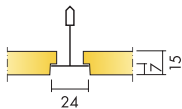

Ecophon Gedina™

Een gevestigde klassieker

Product	Afmeting (mm)	Kleur	m²/ctn	st/ctn	Availability	Art Nr	Prijs (€)
Gedina A NE for Bandraster	1720x300x15	White 500	16.51	32.00	C	G35597701	22.65/m²
	1720x600x15	White 500	16.51	16.00	A	G35597700	18.11/m²
Gedina A T24 PE	600x600x15	White 500	14.40	40.00	A	G35394434	15.84/m²
	1200x600x15	White 500	14.40	20.00	A	G35394439	15.84/m²
Gedina A T15/T24 NE	600x600x15	White 500	14.40	40.00	A	37597480	14.46/m²
	1200x600x15	White 500	14.40	20.00	A	37597485	14.46/m²
	1200x1200x15	White 500	11.52	8.00	C	G35597486	14.46/m²
Gedina A T15/T24 NE/Gamma	600x600x15	White 500	14.40	40.00	C	G35597491	24.63/m²
Gedina D/A	1720x600x15	White 500	8.26	8.00	C	G35597750	31.71/m²
Gedina D19/A Bandraster	1720x600x15	White 500	8.26	8.00	A	G35597770	31.70/m²
	2000x600x15	White 500	9.60	8.00	A	G35597771	31.70/m²
Gedina E T24	600x600x15	White 500	9.36	26.00	A	37394467	22.17/m²
	1200x600x15	White 500	11.52	16.00	A	37394491	22.17/m²
	1200x1200x15	White 500	14.40	10.00	A	G35394493	22.18/m²
Gedina E T24/gamma	600x600x15	White 500	9.36	26.00	C	G35394510	28.33/m²
Gedina E T15	600x600x15	White 500	9.36	26.00	A	37419101	22.17/m²
	1200x600x15	White 500	11.52	16.00	A	37419103	22.17/m²