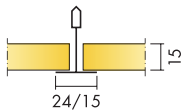

Ecophon Gedina™

Een gevestigde klassieker

Product	Afmeting (mm)	Kleur	m²/ctn	st/ctn	Availability	Art Nr	Prijs (€)
Gedina A NE for Bandraster	1720x300x15	White 500	16.51	32.00	C	G35597701	22.65/m²
	1720x600x15	White 500	16.51	16.00	A	G35597700	18.11/m²
Gedina A T24 PE	600x600x15	White 500	14.40	40.00	A	G35394434	15.84/m²
	1200x600x15	White 500	14.40	20.00	A	G35394439	15.84/m²
Gedina A T15/T24 NE	600x600x15	White 500	14.40	40.00	A	37597480	14.46/m²
	1200x600x15	White 500	14.40	20.00	A	37597485	14.46/m²
	1200x1200x15	White 500	11.52	8.00	C	G35597486	14.46/m²
Gedina A T15/T24 NE/Gamma	600x600x15	White 500	14.40	40.00	C	G35597491	24.63/m²
Gedina D/A	1720x600x15	White 500	8.26	8.00	C	G35597750	31.71/m²
Gedina D19/A Bandraster	1720x600x15	White 500	8.26	8.00	A	G35597770	31.70/m²
	2000x600x15	White 500	9.60	8.00	A	G35597771	31.70/m²
Gedina E T24	600x600x15	White 500	9.36	26.00	A	37394467	22.17/m²
	1200x600x15	White 500	11.52	16.00	A	37394491	22.17/m²
	1200x1200x15	White 500	14.40	10.00	A	G35394493	22.18/m²
Gedina E T24/gamma	600x600x15	White 500	9.36	26.00	C	G35394510	28.33/m²
Gedina E T15	600x600x15	White 500	9.36	26.00	A	37419101	22.17/m²
	1200x600x15	White 500	11.52	16.00	A	37419103	22.17/m²