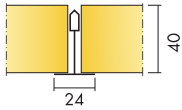

Product	Afmeting (mm)	Kleur	/ctn	st/ctn	Availab ility	Art Nr	Prijs (€)
Hygiene Protec A T24	600x600x20	White 500	7.20	20.00	A	G35136300	46.52/m²
	1200x600x20	White 500	7.20	10.00	A	G35136301	46.52/m²
Hygiene Protec Air A T24	600x600x20	White 500	7.20	20.00	A	G35136130	44.88/m²
	1200x600x20	White 500	7.20	10.00	A	G35136131	44.88/m²
	600x600x40	White 500	3.60	10.00	A	G35136132	54.12/m²
	1200x600x40	White 500	4.32	6.00	C	G35136133	54.12/m²
Hygiene Protec Ds	600x600x20	White 500	7.20	20.00	A	G35136001	64.48/m²
	1200x600x20	White 500	7.20	10.00	A	G35136002	64.48/m²