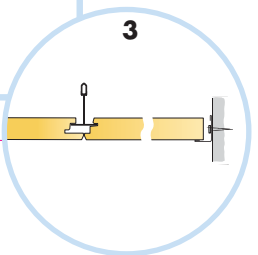

1. Distance Trim 0670

2. Splice Connector 0671

3. Light fitting clip 0231

4. Shadow-line trim perforated 7615

4

5

6

11

$\leq 300 /$
(12")

1500 /
(60")

$\leq 300 /$
(12")

A-A

14

B-B

C-C

15