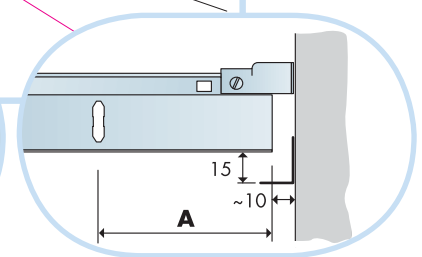

Focus Ds

1200x1200, 1250x1250, 48"x48"

M207

1. Connect T24 Main runner HD

7. Connect Split pin 0523

2. Connect Wall bracket

8. Connect Adjustable hanger

3. Connect Space bar

9. Connect Hanger clip

4. Connect Wall bracket 0522

5. Connect Edge stiffener
1200x1200
1250x1250
48"x48"

10. Connect Angle trim 15/22
fixed at 300 mm centres

6. Connect Stop clip 0544

11. Connect Perimeter tile clip 1080

1. Distance Trim 0670

2. Splice Connector 0671

3. Light fitting clip 0231

4. Shadow-line trim perforated 7615

4

5

6

11

$\leq 300 /$
(12")

1500 /
(60")

$\leq 300 /$
(12")

A-A

14

B-B

C-C

15