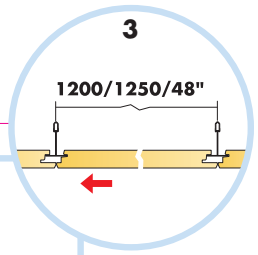

9. Connect Hanger clip

4. Connect Wall bracket 0522

5. Connect Edge stiffener
1200x1200
1250x1250
48"x48"

10. Connect Angle trim 15/22
fixed at 300 mm centres

6. Connect Stop clip 0544

11. Connect Perimeter tile clip 1080

1. Distance Trim 0670

2. Splice Connector 0671

3. Light fitting clip 0231

4. Shadow-line trim perforated 7615

4

5

6

11

$\leq 300 /$
(12")

1500 /
(60")

$\leq 300 /$
(12")

A-A

14

B-B

C-C

15