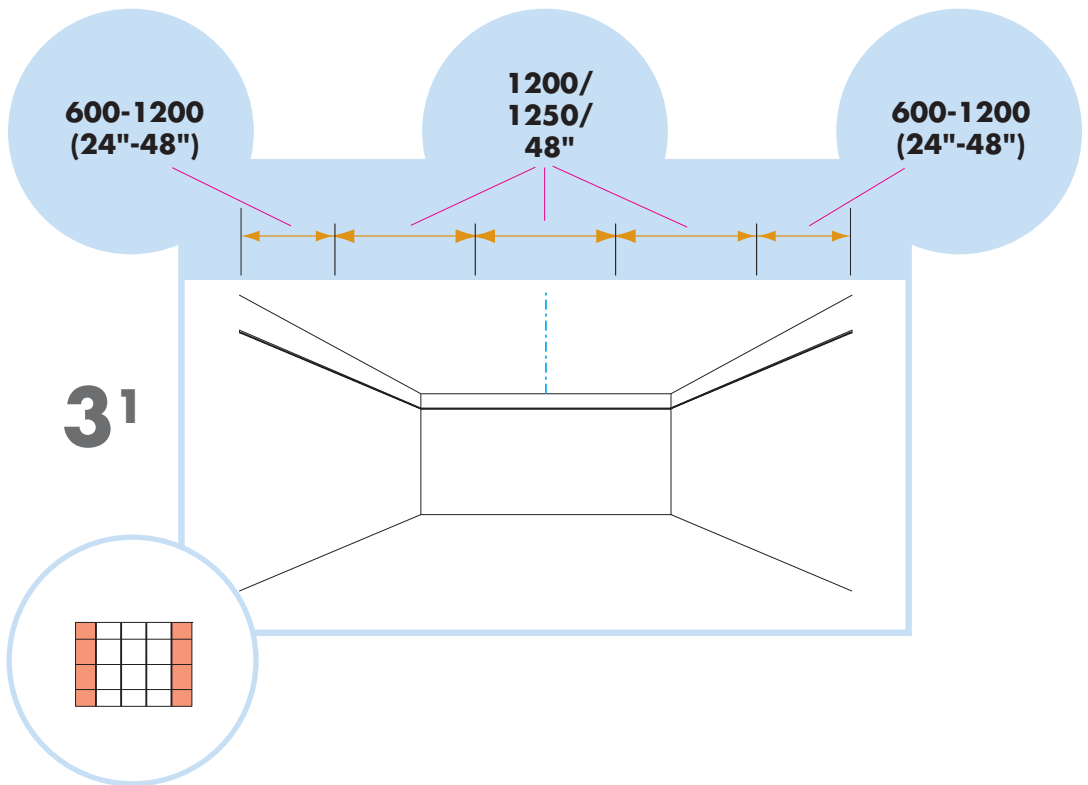

Focus Ds

1200x1200, 1250x1250, 48"x48"

M207

1. Connect T24 Main runner HD

7. Connect Split pin 0523

2. Connect Wall bracket

8. Connect Adjustable hanger

3. Connect Space bar

9. Connect Hanger clip

4. Connect Wall bracket 0522

5. Connect Edge stiffener
1200x1200
1250x1250
48"x48"

10. Connect Angle trim 15/22
fixed at 300 mm centres

6. Connect Stop clip 0544

11. Connect Perimeter tile clip 1080

1. Distance Trim 0670

2. Splice Connector 0671

3. Light fitting clip 0231

4. Shadow-line trim perforated 7615

4

5

6

11

$\leq 300 /$
(12")

1500 /
(60")

$\leq 300 /$
(12")

A-A

14

B-B

C-C

15