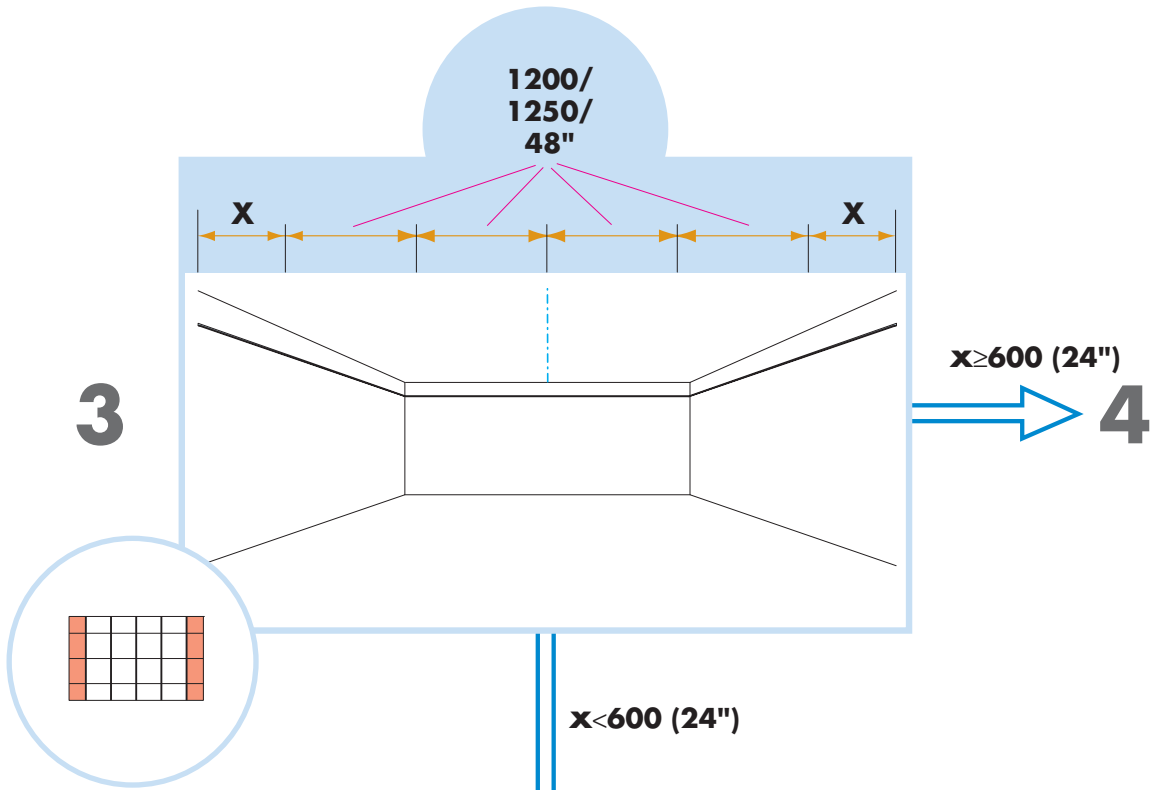

9. Connect Hanger clip

4. Connect Wall bracket 0522

5. Connect Edge stiffener
1200x1200
1250x1250
48"x48"

10. Connect Angle trim 15/22
fixed at 300 mm centres

6. Connect Stop clip 0544

11. Connect Perimeter tile clip 1080

1. Distance Trim 0670

2. Splice Connector 0671

3. Light fitting clip 0231

4. Shadow-line trim perforated 7615

4

5

6

11

$\leq 300 /$
(12")

1500 /
(60")

$\leq 300 /$
(12")

A-A

14

B-B

C-C

15