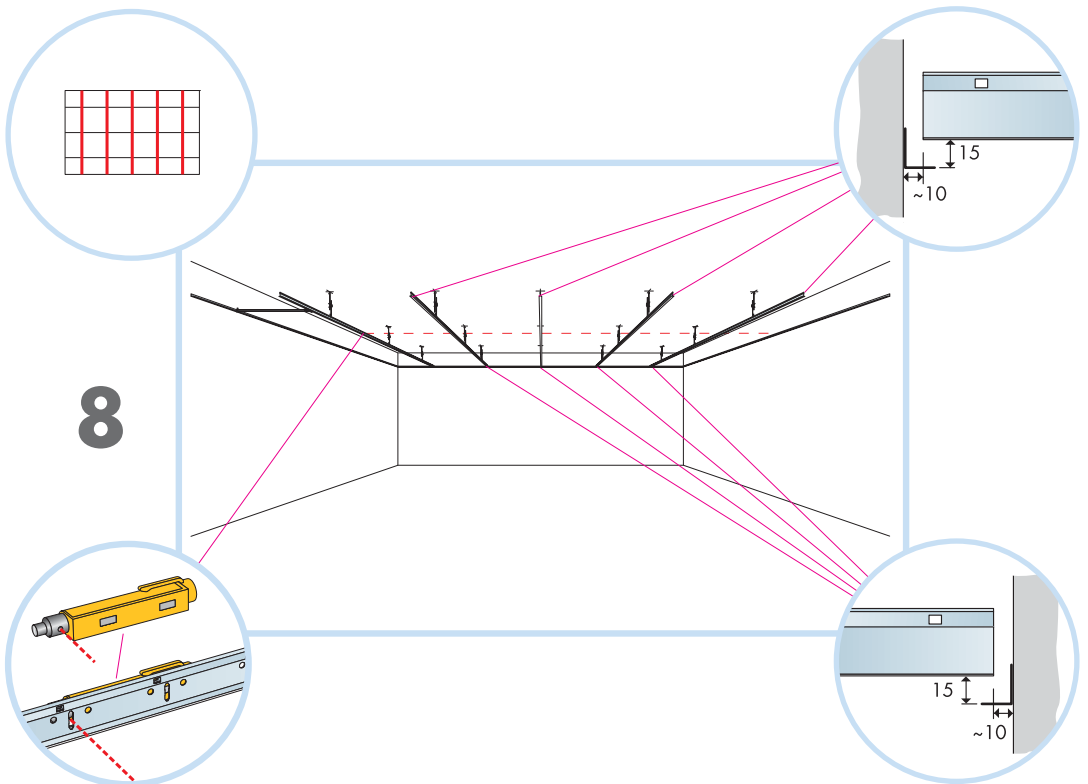

Focus Ds

1200x1200, 1250x1250, 48"x48"

M207

1. Connect T24 Main runner HD

7. Connect Split pin 0523

2. Connect Wall bracket

8. Connect Adjustable hanger

3. Connect Space bar

9. Connect Hanger clip

4. Connect Wall bracket 0522

5. Connect Edge stiffener
1200x1200
1250x1250
48"x48"

10. Connect Angle trim 15/22
fixed at 300 mm centres

6. Connect Stop clip 0544

11. Connect Perimeter tile clip 1080

1. Distance Trim 0670

2. Splice Connector 0671

3. Light fitting clip 0231

4. Shadow-line trim perforated 7615

4

5

6

11

$\leq 300 /$
(12")

1500 /
(60")

$\leq 300 /$
(12")

A-A

14

B-B

C-C

15