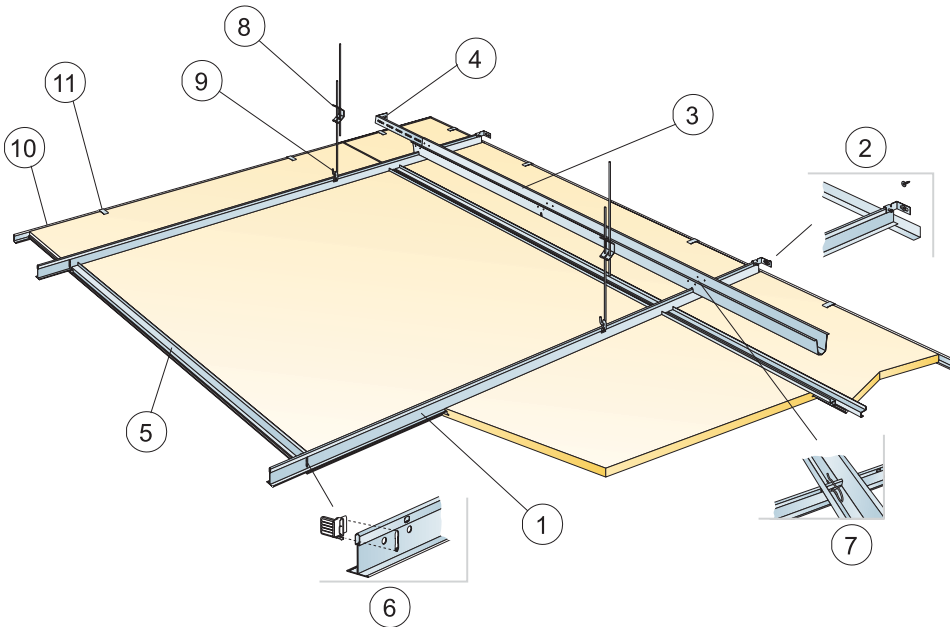

Focus Ds

1200x1200, 1250x1250, 48"x48"

M207

1. Connect T24 Main runner HD

7. Connect Split pin 0523

2. Connect Wall bracket

8. Connect Adjustable hanger

3. Connect Space bar

9. Connect Hanger clip

4. Connect Wall bracket 0522

5. Connect Edge stiffener
1200x1200
1250x1250
48"x48"

10. Connect Angle trim 15/22
fixed at 300 mm centres

6. Connect Stop clip 0544

11. Connect Perimeter tile clip 1080

$\leq 300 /$
(12")

1500 /
(60")

$\leq 300 /$
(12")

A-A

14

B-B

C-C

15