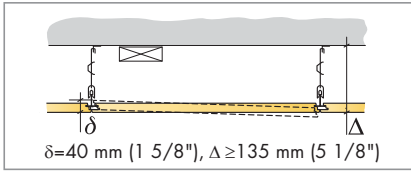

Focus Ds

1200x1200, 1250x1250, 48"x48"

M207

1. Connect T24 Main runner HD

7. Connect Split pin 0523

2. Connect Wall bracket

8. Connect Adjustable hanger

3. Connect Space bar

9. Connect Hanger clip

4. Connect Wall bracket 0522

5. Connect Edge stiffener
1200x1200
1250x1250
48"x48"

10. Connect Angle trim 15/22
fixed at 300 mm centres

6. Connect Stop clip 0544

11. Connect Perimeter tile clip 1080

$\leq 300 /$
(12")

1500 /
(60")

$\leq 300 /$
(12")

A-A

14

B-B

C-C

15