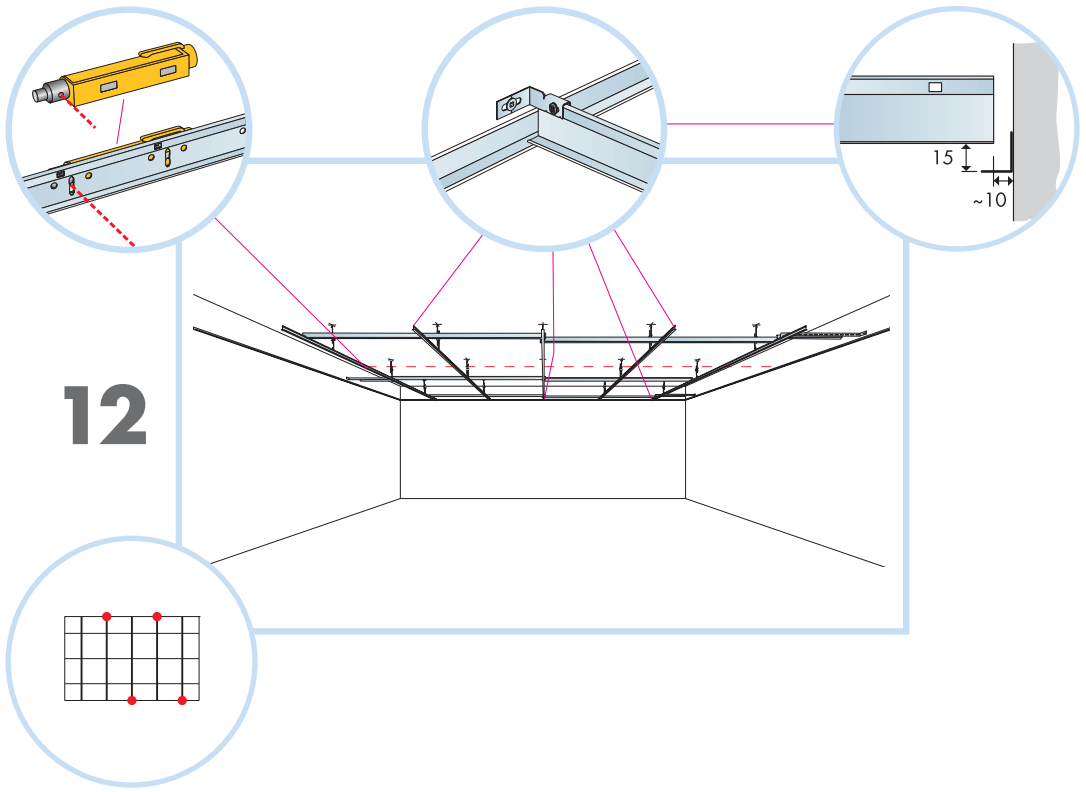

Focus Ds

1200x1200, 1250x1250, 48"x48"

M207

1. Connect T24 Main runner HD

7. Connect Split pin 0523

2. Connect Wall bracket

8. Connect Adjustable hanger

3. Connect Space bar

9. Connect Hanger clip

4. Connect Wall bracket 0522

5. Connect Edge stiffener
1200x1200
1250x1250
48"x48"

10. Connect Angle trim 15/22
fixed at 300 mm centres

6. Connect Stop clip 0544

11. Connect Perimeter tile clip 1080

1. Distance Trim 0670

2. Splice Connector 0671

3. Light fitting clip 0231

4. Shadow-line trim perforated 7615

4

5

6

11

$\leq 300 /$
(12")

1500 /
(60")

$\leq 300 /$
(12")

A-A

14

B-B

C-C

15