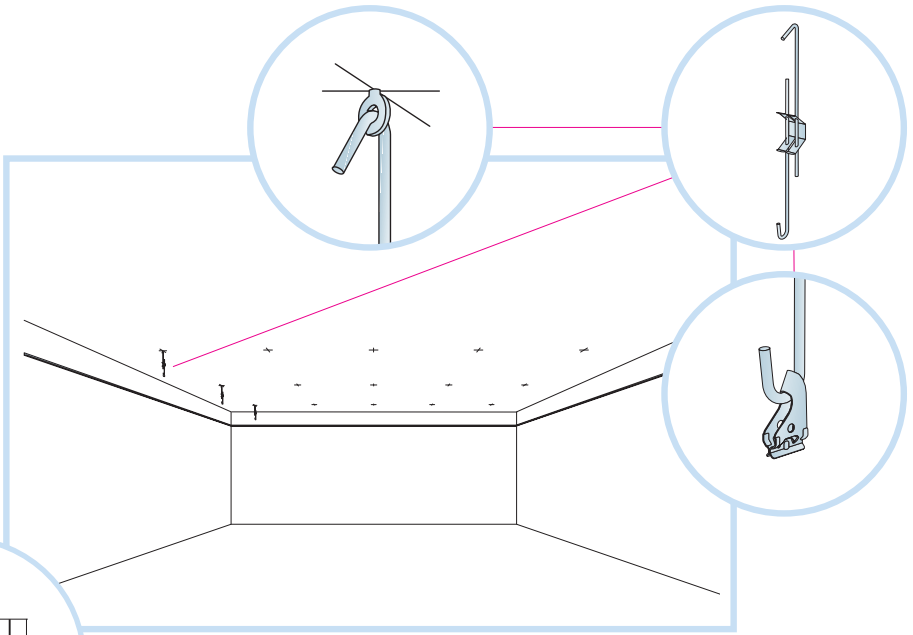

9. Connect Hanger clip

4. Connect Wall bracket 0522

5. Connect Edge stiffener
1200x1200
1250x1250
48"x48"

10. Connect Angle trim 15/22
fixed at 300 mm centres

6. Connect Stop clip 0544

11. Connect Perimeter tile clip 1080

1. Distance Trim 0670

2. Splice Connector 0671

3. Light fitting clip 0231

4. Shadow-line trim perforated 7615

4

5

6

11

$\leq 300 /$
(12")

1500 /
(60")

$\leq 300 /$
(12")

A-A

14

B-B

C-C

15