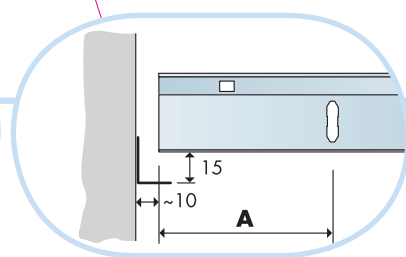

Focus Ds

1200x1200, 1250x1250, 48"x48"

M207

1. Connect T24 Main runner HD

7. Connect Split pin 0523

2. Connect Wall bracket

8. Connect Adjustable hanger

3. Connect Space bar

9. Connect Hanger clip

4. Connect Wall bracket 0522

5. Connect Edge stiffener
1200x1200
1250x1250
48"x48"

10. Connect Angle trim 15/22
fixed at 300 mm centres

6. Connect Stop clip 0544

11. Connect Perimeter tile clip 1080

1. Distance Trim 0670

2. Splice Connector 0671

3. Light fitting clip 0231

4. Shadow-line trim perforated 7615

4

5

6

11

$\leq 300 /$
(12")

1500 /
(60")

$\leq 300 /$
(12")

A-A

14

B-B

C-C

15