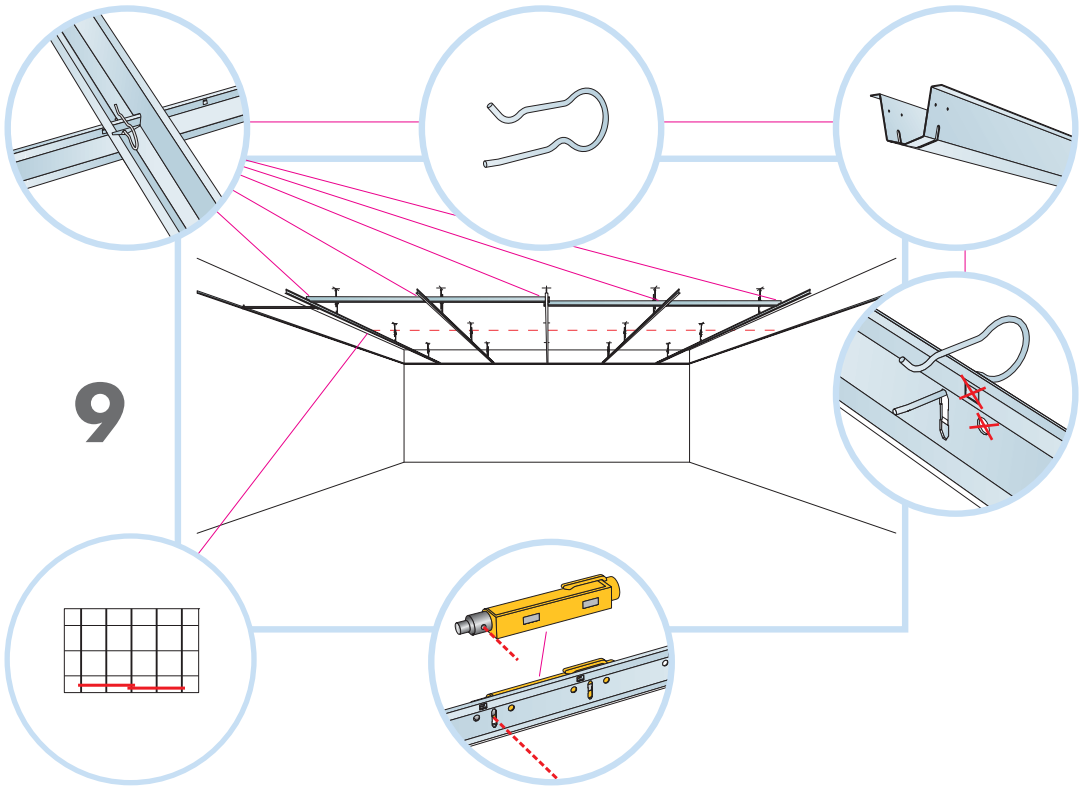

9. Connect Hanger clip

4. Connect Wall bracket 0522

5. Connect Edge stiffener
1200x1200
1250x1250
48"x48"

10. Connect Angle trim 15/22
fixed at 300 mm centres

6. Connect Stop clip 0544

11. Connect Perimeter tile clip 1080

1. Distance Trim 0670

2. Splice Connector 0671

3. Light fitting clip 0231

4. Shadow-line trim perforated 7615

4

5

6

11

$\leq 300 /$
(12")

1500 /
(60")

$\leq 300 /$
(12")

A-A

14

B-B

C-C

15