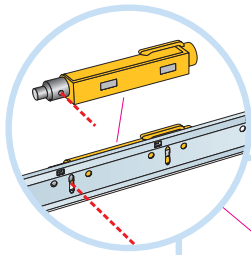

9. Connect Hanger clip

4. Connect Wall bracket 0522

5. Connect Edge stiffener
1200x1200
1250x1250
48"x48"

10. Connect Angle trim 15/22
fixed at 300 mm centres

6. Connect Stop clip 0544

11. Connect Perimeter tile clip 1080

1. Distance Trim 0670

2. Splice Connector 0671

3. Light fitting clip 0231

4. Shadow-line trim perforated 7615

4

5

6

11