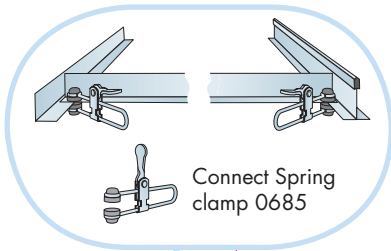

9. Connect Hanger clip

4. Connect Wall bracket 0522

5. Connect Edge stiffener
1200x1200
1250x1250
48"x48"

10. Connect Angle trim 15/22
fixed at 300 mm centres

6. Connect Stop clip 0544

11. Connect Perimeter tile clip 1080

1. Distance Trim 0670

2. Splice Connector 0671

3. Light fitting clip 0231

4. Shadow-line trim perforated 7615

4

5

6

11

$\leq 300 /$
(12")

1500 /
(60")

$\leq 300 /$
(12")

A-A

14

B-B

C-C

15