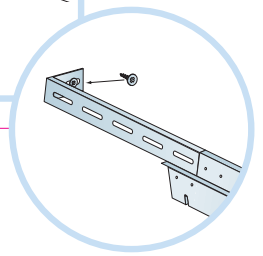

9. Connect Hanger clip

4. Connect Wall bracket 0522

5. Connect Edge stiffener
1200x1200
1250x1250
48"x48"

10. Connect Angle trim 15/22
fixed at 300 mm centres

6. Connect Stop clip 0544

11. Connect Perimeter tile clip 1080

1. Distance Trim 0670

2. Splice Connector 0671

3. Light fitting clip 0231

4. Shadow-line trim perforated 7615

4

5

6

11