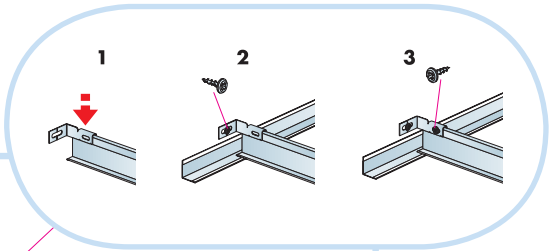

9. Connect Hanger clip

4. Connect Wall bracket 0522

5. Connect Edge stiffener
1200x1200
1250x1250
48"x48"

10. Connect Angle trim 15/22
fixed at 300 mm centres

6. Connect Stop clip 0544

11. Connect Perimeter tile clip 1080

1. Distance Trim 0670

2. Splice Connector 0671

3. Light fitting clip 0231

4. Shadow-line trim perforated 7615

4

5

6

11

$\leq 300 /$
(12")

1500 /
(60")

$\leq 300 /$
(12")

A-A

14

B-B

C-C

15