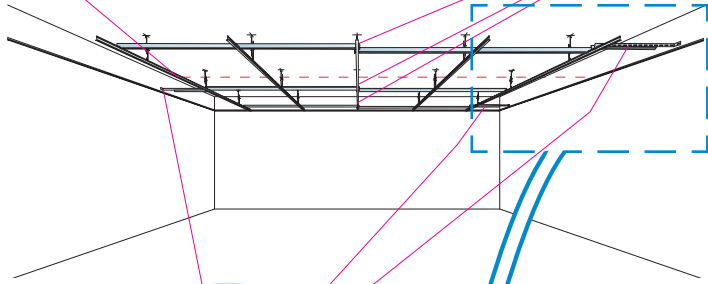

Focus Ds

1200x1200, 1250x1250, 48"x48"

M207

1. Connect T24 Main runner HD

7. Connect Split pin 0523

2. Connect Wall bracket

8. Connect Adjustable hanger

3. Connect Space bar

9. Connect Hanger clip

4. Connect Wall bracket 0522

5. Connect Edge stiffener
1200x1200
1250x1250
48"x48"

10. Connect Angle trim 15/22
fixed at 300 mm centres

6. Connect Stop clip 0544

11. Connect Perimeter tile clip 1080

1. Distance Trim 0670

2. Splice Connector 0671

3. Light fitting clip 0231

4. Shadow-line trim perforated 7615

4

5

6

11

$\leq 300 /$
(12")

1500 /
(60")

$\leq 300 /$
(12")

A-A

14

B-B

C-C

15