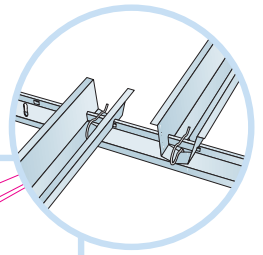

9. Connect Hanger clip

4. Connect Wall bracket 0522

5. Connect Edge stiffener
1200x1200
1250x1250
48"x48"

10. Connect Angle trim 15/22
fixed at 300 mm centres

6. Connect Stop clip 0544

11. Connect Perimeter tile clip 1080

1. Distance Trim 0670

2. Splice Connector 0671

3. Light fitting clip 0231

4. Shadow-line trim perforated 7615

4

5

6

11

$\leq 300 /$
(12")

1500 /
(60")

$\leq 300 /$
(12")

A-A

14

B-B

C-C

15