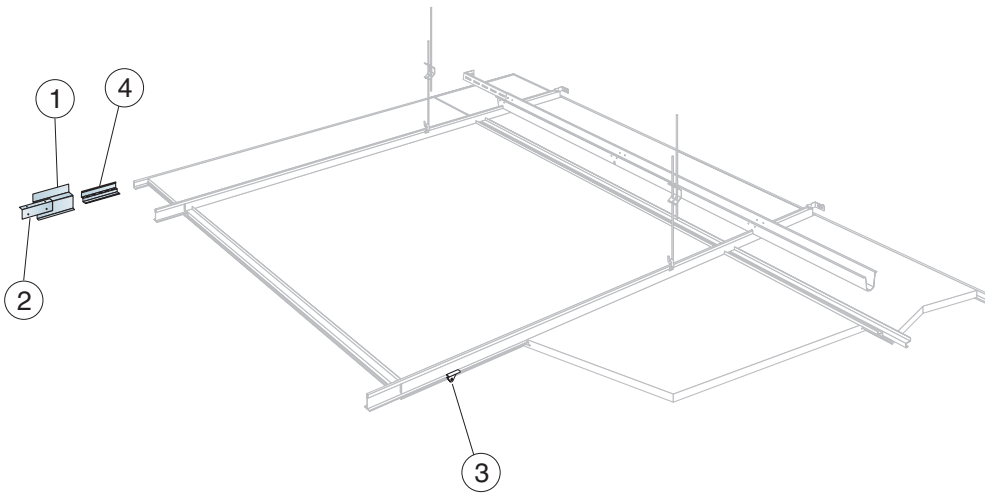

Focus Ds

1200x1200, 1250x1250, 48"x48"

M207

1. Connect T24 Main runner HD

7. Connect Split pin 0523

2. Connect Wall bracket

8. Connect Adjustable hanger

3. Connect Space bar

9. Connect Hanger clip

4. Connect Wall bracket 0522

5. Connect Edge stiffener
1200x1200
1250x1250
48"x48"

10. Connect Angle trim 15/22
fixed at 300 mm centres

6. Connect Stop clip 0544

11. Connect Perimeter tile clip 1080

1. Distance Trim 0670

2. Splice Connector 0671

3. Light fitting clip 0231

4. Shadow-line trim perforated 7615

4

5

6

11

$\leq 300 /$
(12")

1500 /
(60")

$\leq 300 /$
(12")

A-A

14

B-B

C-C

15