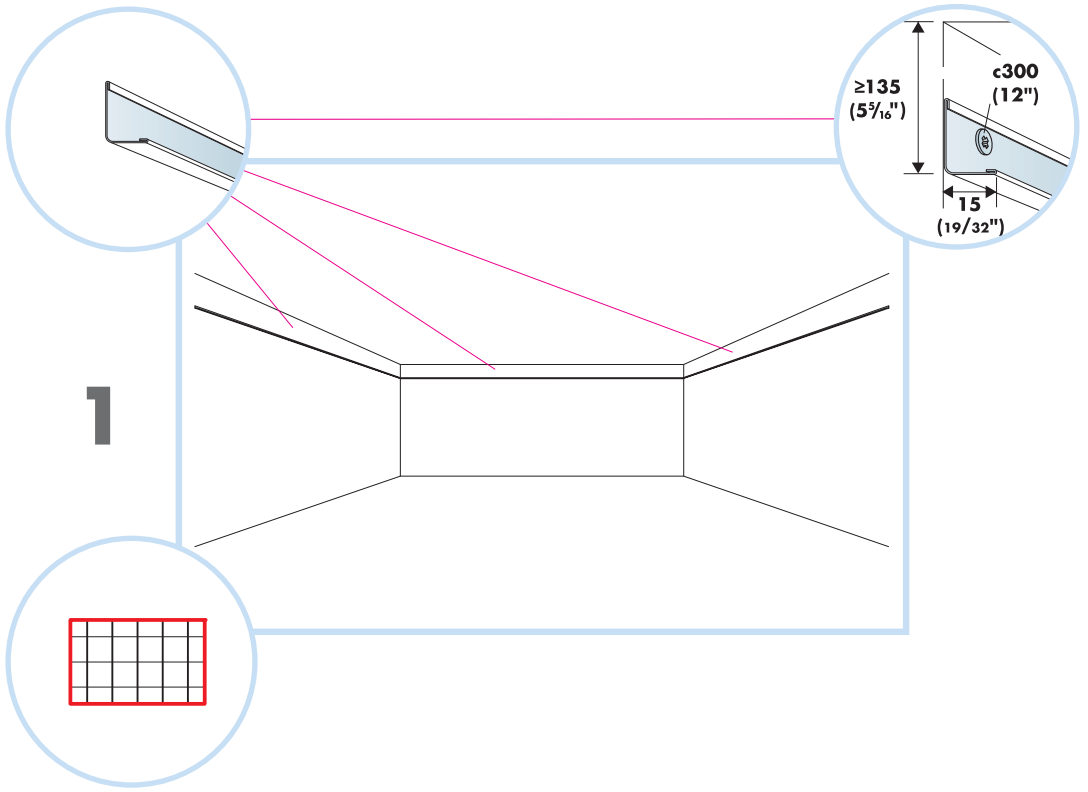

Focus Ds

1200x1200, 1250x1250, 48"x48"

M207

1. Connect T24 Main runner HD

7. Connect Split pin 0523

2. Connect Wall bracket

8. Connect Adjustable hanger

3. Connect Space bar

9. Connect Hanger clip

4. Connect Wall bracket 0522

5. Connect Edge stiffener
1200x1200
1250x1250
48"x48"

10. Connect Angle trim 15/22
fixed at 300 mm centres

6. Connect Stop clip 0544

11. Connect Perimeter tile clip 1080

1. Distance Trim 0670

2. Splice Connector 0671

3. Light fitting clip 0231

4. Shadow-line trim perforated 7615

4

5

6

11

$\leq 300 /$
(12")

1500 /
(60")

$\leq 300 /$
(12")

A-A

14

B-B

C-C

15