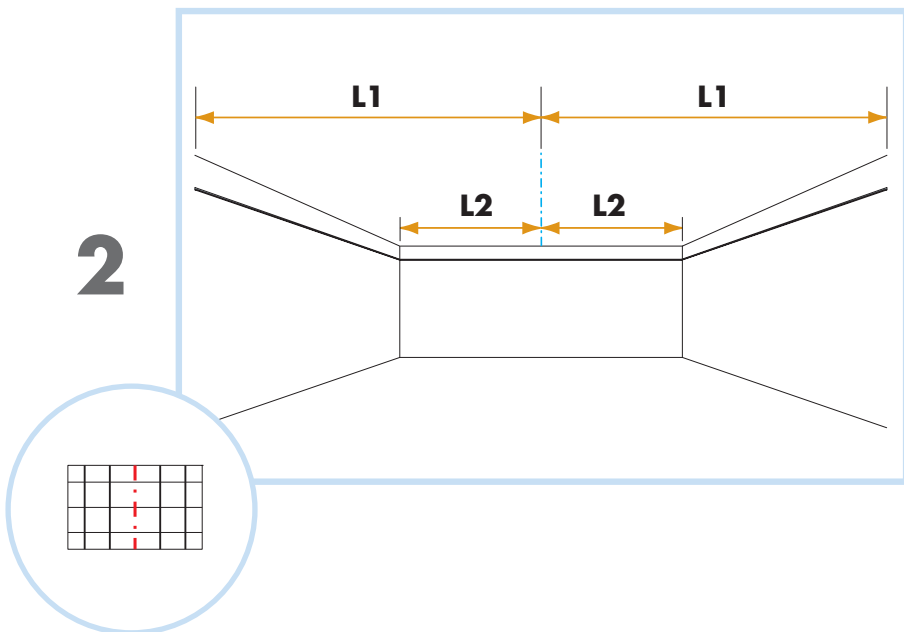

1. Distance Trim 0670

2. Splice Connector 0671

3. Light fitting clip 0231

4. Shadow-line trim perforated 7615

4

5

6

11

$\leq 300 /$
(12")

1500 /
(60")

$\leq 300 /$
(12")

A-A

14

B-B

C-C

15