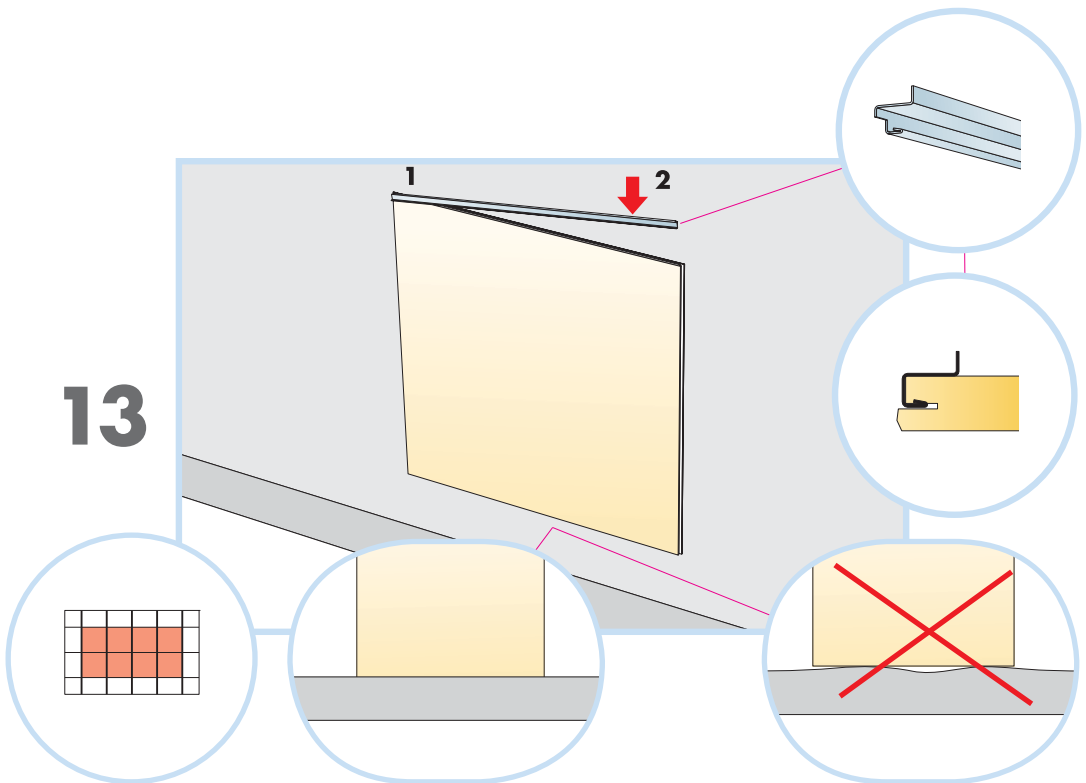

9. Connect Hanger clip

4. Connect Wall bracket 0522

5. Connect Edge stiffener
1200x1200
1250x1250
48"x48"

10. Connect Angle trim 15/22
fixed at 300 mm centres

6. Connect Stop clip 0544

11. Connect Perimeter tile clip 1080

1. Distance Trim 0670

2. Splice Connector 0671

3. Light fitting clip 0231

4. Shadow-line trim perforated 7615

4

5

6

11

$\leq 300 /$
(12")

1500 /
(60")

$\leq 300 /$
(12")

A-A

14

B-B

C-C

15