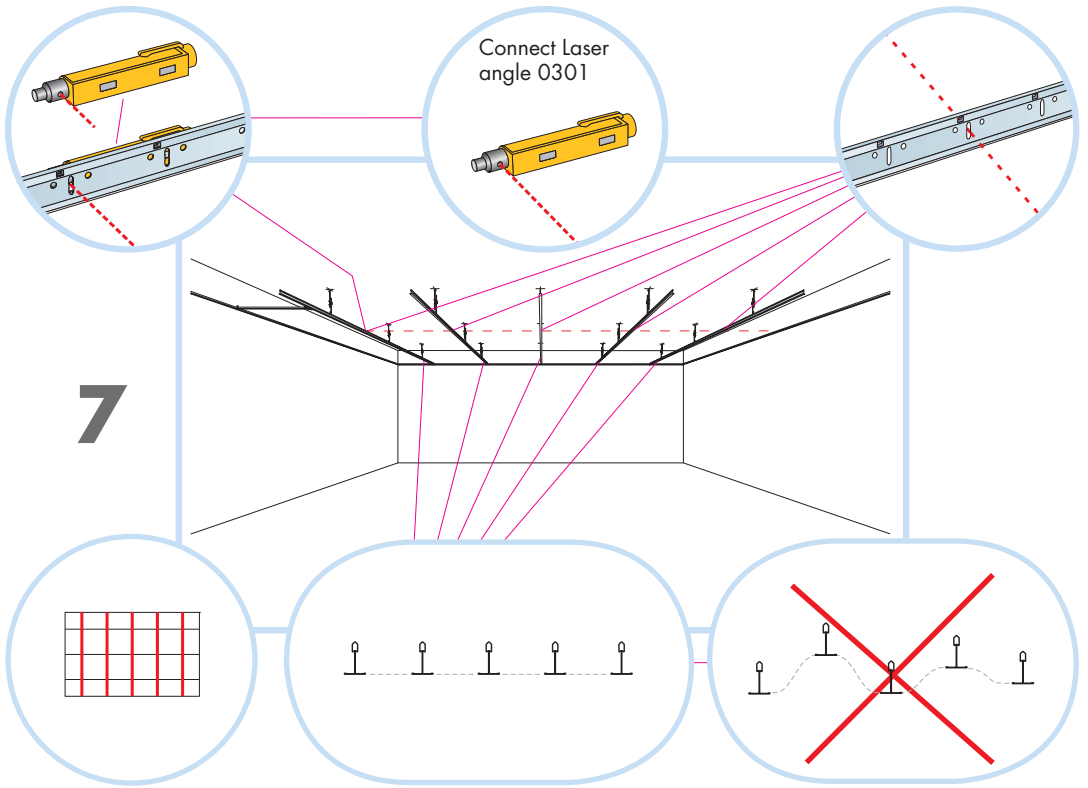

Focus Ds

1200x1200, 1250x1250, 48"x48"

M207

1. Connect T24 Main runner HD

7. Connect Split pin 0523

2. Connect Wall bracket

8. Connect Adjustable hanger

3. Connect Space bar

9. Connect Hanger clip

4. Connect Wall bracket 0522

5. Connect Edge stiffener
1200x1200
1250x1250
48"x48"

10. Connect Angle trim 15/22
fixed at 300 mm centres

6. Connect Stop clip 0544

11. Connect Perimeter tile clip 1080

1. Distance Trim 0670

2. Splice Connector 0671

3. Light fitting clip 0231

4. Shadow-line trim perforated 7615

4

5

6

11

$\leq 300 /$
(12")

1500 /
(60")

$\leq 300 /$
(12")

A-A

14

B-B

C-C

15