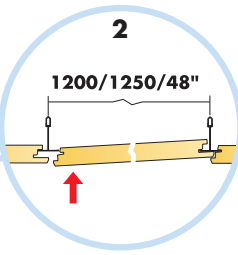

9. Connect Hanger clip

4. Connect Wall bracket 0522

5. Connect Edge stiffener
1200x1200
1250x1250
48"x48"

10. Connect Angle trim 15/22
fixed at 300 mm centres

6. Connect Stop clip 0544

11. Connect Perimeter tile clip 1080

1. Distance Trim 0670

2. Splice Connector 0671

3. Light fitting clip 0231

4. Shadow-line trim perforated 7615

4

5

6

11

$\leq 300 /$
(12")

1500 /
(60")

$\leq 300 /$
(12")

A-A

14

B-B

C-C

15