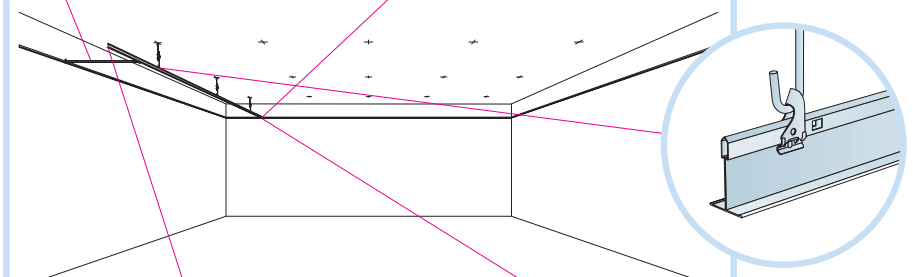

9. Connect Hanger clip

4. Connect Wall bracket 0522

5. Connect Edge stiffener
1200x1200
1250x1250
48"x48"

10. Connect Angle trim 15/22
fixed at 300 mm centres

6. Connect Stop clip 0544

11. Connect Perimeter tile clip 1080

1. Distance Trim 0670

2. Splice Connector 0671

3. Light fitting clip 0231

4. Shadow-line trim perforated 7615

4

5

6

11

$\leq 300 /$
(12")

1500 /
(60")

$\leq 300 /$
(12")

A-A

14

B-B

C-C

15