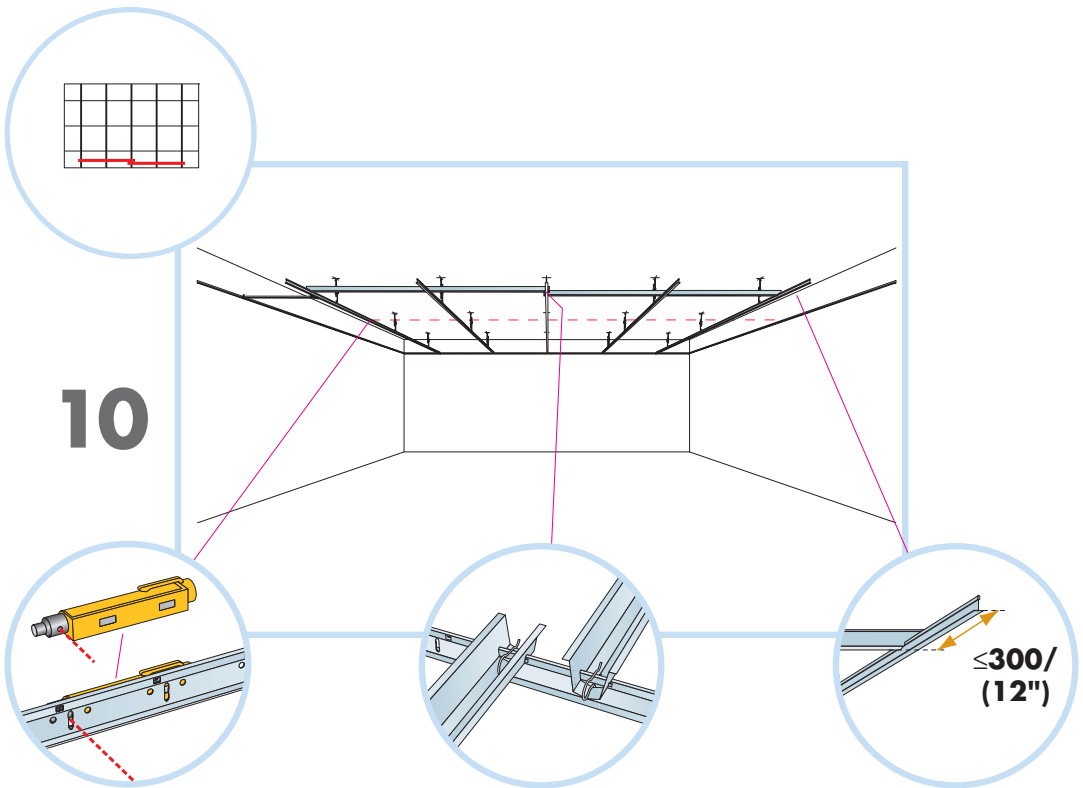

Focus Ds

1200x1200, 1250x1250, 48"x48"

M207

1. Connect T24 Main runner HD

7. Connect Split pin 0523

2. Connect Wall bracket

8. Connect Adjustable hanger

3. Connect Space bar

9. Connect Hanger clip

4. Connect Wall bracket 0522

5. Connect Edge stiffener
1200x1200
1250x1250
48"x48"

10. Connect Angle trim 15/22
fixed at 300 mm centres

6. Connect Stop clip 0544

11. Connect Perimeter tile clip 1080

1. Distance Trim 0670

2. Splice Connector 0671

3. Light fitting clip 0231

4. Shadow-line trim perforated 7615

4

5

6

11

$\leq 300 /$
(12")

1500 /
(60")

$\leq 300 /$
(12")

A-A

14

B-B

C-C

15