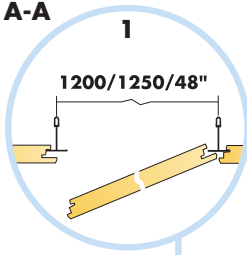

9. Connect Hanger clip

4. Connect Wall bracket 0522

5. Connect Edge stiffener
1200x1200
1250x1250
48"x48"

10. Connect Angle trim 15/22
fixed at 300 mm centres

6. Connect Stop clip 0544

11. Connect Perimeter tile clip 1080

1. Distance Trim 0670

2. Splice Connector 0671

3. Light fitting clip 0231

4. Shadow-line trim perforated 7615

4

5

6

11

$\leq 300 /$
(12")

1500 /
(60")

$\leq 300 /$
(12")

A-A

14

B-B

C-C

15