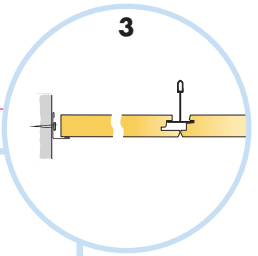

9. Connect Hanger clip

4. Connect Wall bracket 0522

5. Connect Edge stiffener
1200x1200
1250x1250
48"x48"

10. Connect Angle trim 15/22
fixed at 300 mm centres

6. Connect Stop clip 0544

11. Connect Perimeter tile clip 1080

1. Distance Trim 0670

2. Splice Connector 0671

3. Light fitting clip 0231

4. Shadow-line trim perforated 7615

4

5

6

11

$\leq 300 /$
(12")

1500 /
(60")

$\leq 300 /$
(12")

A-A

14

B-B

C-C

15