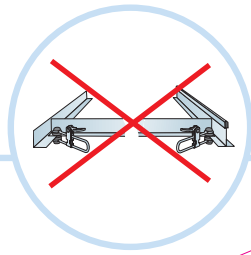

1. Distance Trim 0670

2. Splice Connector 0671

3. Light fitting clip 0231

4. Shadow-line trim perforated 7615

4

5

6

11