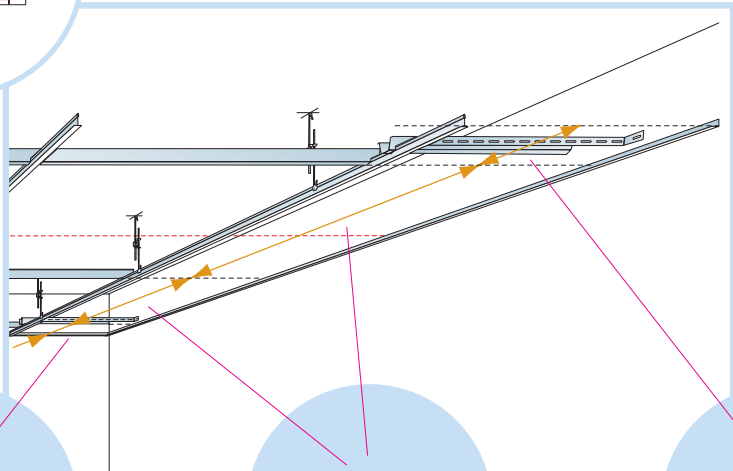

9. Connect Hanger clip

4. Connect Wall bracket 0522

5. Connect Edge stiffener
1200x1200
1250x1250
48"x48"

10. Connect Angle trim 15/22
fixed at 300 mm centres

6. Connect Stop clip 0544

11. Connect Perimeter tile clip 1080

1. Distance Trim 0670

2. Splice Connector 0671

3. Light fitting clip 0231

4. Shadow-line trim perforated 7615

4

5

6

11

$\leq 300 /$
(12")

1500 /
(60")

$\leq 300 /$
(12")

A-A

14

B-B

C-C

15