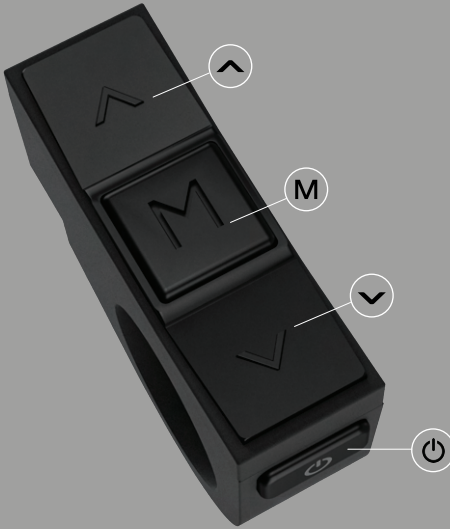

## SMART DISPLAY INDICATOR ICONS

- A. Mobile (When paired with a phone Bluetooth)
- B. Heart rate sensor  
(ANT compatible device)
- C. Joycon (When Button controller is connected)
- D. Headlight and tail light activation
- E. Time format 12hour/24hour
- F. Trip Mode (Record trip activated in green)
- G. Assist Mode (0/1/2/3 and walk assist)
- H. Elapsed time
- I. Distance
- J. Battery level

MENU PAGE

-  Back
-  Trip
-  Find My Bike
-  Settings
-  Heart Rate Sensor
-  Brightness
-  Lock

ASSIST LEVEL

## JOYCON MANUAL

## POWER

Hold > On/Off