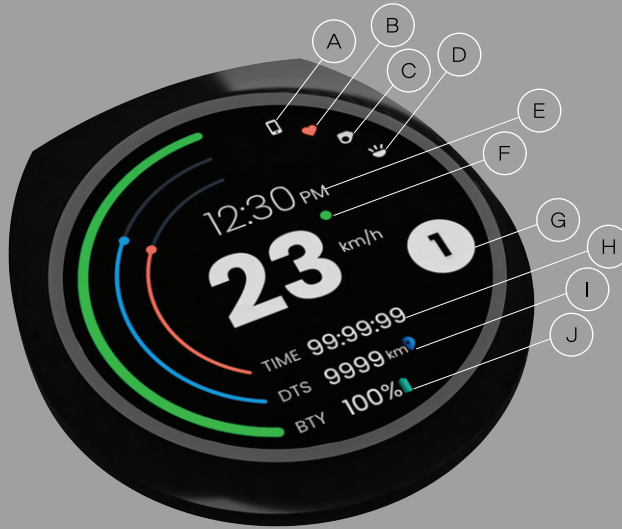

## MOBILE INTERFACE

CYC Ride Control is the official mobile app paired with the CYC Gen 3 technology and is there for you to customise your ride the way you'd like! With advanced features, you can adjust your performance, sensitivity, power, torque, and peripherals. Pair the Ride Control app with an X-Series controller and it gives you the ultimate freedom to ride your way.

## FIRMWARE UPDATE APP QR

ios

Android

## SMART DISPLAY INDICATOR ICONS

- A. Mobile (When paired with a phone Bluetooth)
- B. Heart rate sensor  
(ANT compatible device)
- C. Joycon (When Button controller is connected)
- D. Headlight and tail light activation
- E. Time format 12hour/24hour
- F. Trip Mode (Record trip activated in green)
- G. Assist Mode (0/1/2/3 and walk assist)
- H. Elapsed time
- I. Distance
- J. Battery level

MENU PAGE

-  Back
-  Trip
-  Find My Bike
-  Settings
-  Heart Rate Sensor
-  Brightness
-  Lock

ASSIST LEVEL