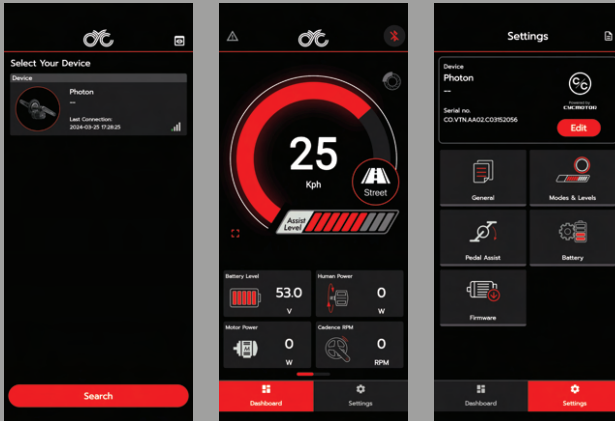

OUTRIDE  
THE  
ORDINARY

COASTCYCLES X CYC

QUICK START GUIDE

INTUITION SMART DISPLAY

@coastcycles  
<http://coastcycles.com>

---

0.1	Specifications	
	Intuition Smart Display	02
	Joycon	
0.2	CYC Ride Control	
	Mobile interface	03
	Ride Control App QR	
	Firmware Update App QR	
0.3	Indicator Icons	
	Smart Display Icons	04
0.4	Menu Page	05
0.5	Joycon	
	Joycon Manual	06

## INTUITION SMART DISPLAY

- 2.1" TFT ROB, 800 nits display
- ARM CORTEX-M33150MHz + 128M SRAM
- Plastic outer frame
- External 5-pin wire (for connecting to CYC controller)
- Bluetooth BLE 5.0 (for mobile APP)
- ANT+ (Connect to Heart rate sensor)
- 6-axis gyroscope, accelerometer
- Battery up to 9months for Tracking device (only apple user)
- Excellent outdoor design with IP67 water resistance
- Wireless firmware upgradeable via mobile app

## JOYCON

- IP67 water resistance
- Three buttons, easy to operate
- Plastic outer frame

## MOBILE INTERFACE

CYC Ride Control is the official mobile app paired with the CYC Gen 3 technology and is there for you to customise your ride the way you'd like! With advanced features, you can adjust your performance, sensitivity, power, torque, and peripherals. Pair the Ride Control app with an X-Series controller and it gives you the ultimate freedom to ride your way.