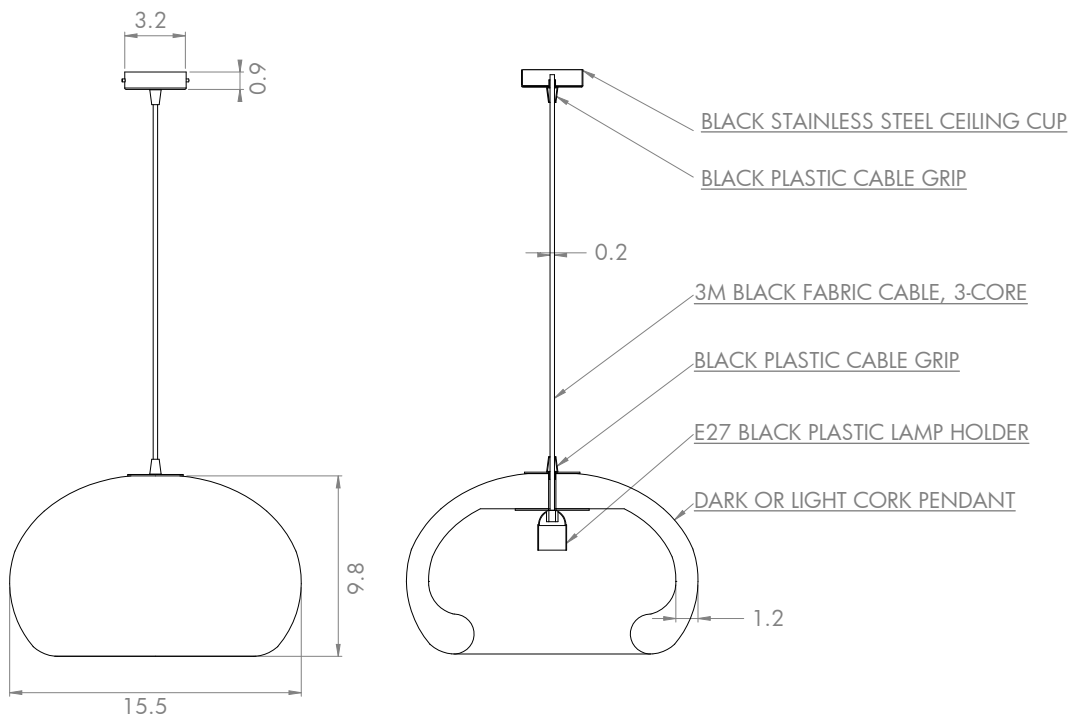

product specifications

- Sustainably harvested cork
- 9.8 ft. cord
- Dark cork suitable for indoor and outdoor use
- Light cork suitable for indoor or covered outdoor use
- Customizable cord length upon request