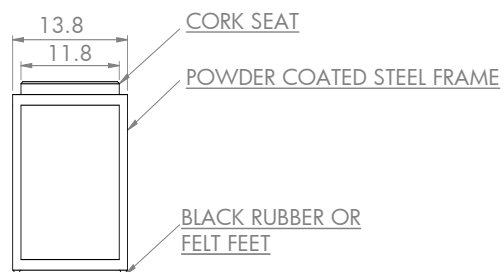

Cork and Steel Bench

Wiid Cork and Timber Furniture Collection

Manufactured from solid 2in cork, electro galvanized and powder coated (ferro-grade) mild steel, this cork and steel benches geometric design is stunning in any environment. The perfectly crafted steel base, coupled with the responsibly harvested cork seat make this a perfect accent piece. This product can be customized to client requirements.

product specifications

- Black rubber or felt feet
- Powder coated steel
- Sustainably harvested cork
- Indoor and outdoor use
- Electro galvanized steel

Finish Options

black steel

dark cork