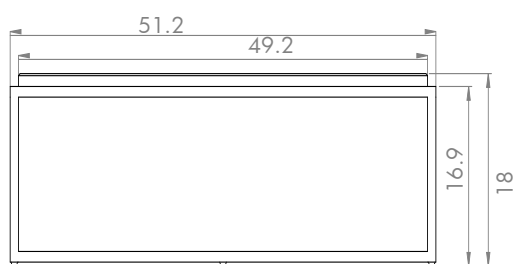

product specifications

- Black rubber or felt feet
- Powder coated steel
- Sustainably harvested cork
- Indoor and outdoor use
- Electro galvanized steel

Finish Options

black steel

dark cork