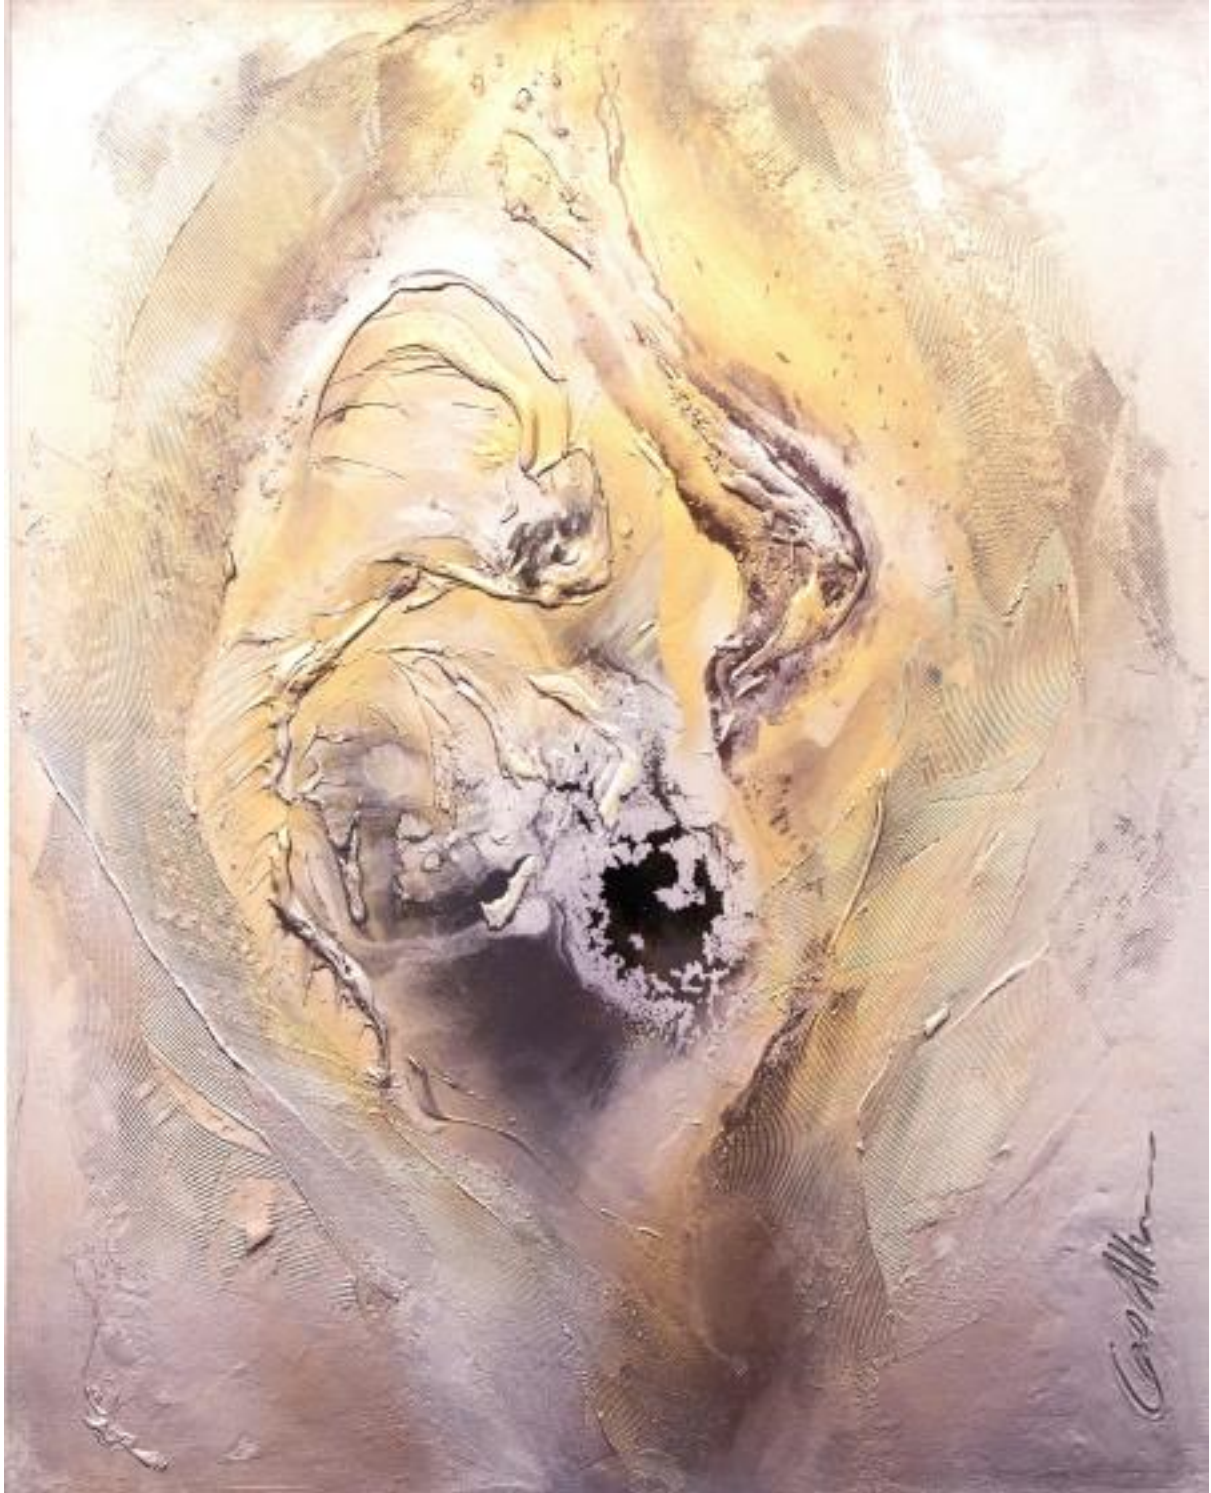

A New Dawn 78.74" x 59" – Original Painting on Canvas

LUXURY | BESPOKE | ART

Caro Allum is a contemporary artist in Cape Town who has specialized in abstract works for the past 17 years. Her works evoke a powerful sense of abstract form and are characterized by exceptional skill in her mastery of the alchemy of paint. A symbiosis of design and art is of the utmost importance when creating another level of interior. Caro has a natural ability to sense what a space needs, and she makes it her absolute focus to create pieces that add beauty and poise. There is an element of timelessness to her pieces, and every work she produces has its own personal signature.

Available Artworks & Prints for Sale.

A New Dawn | 78.74" x 59"

Original Painting on Canvas. A Built-Up Impasto terrain, gold pigments, glazes, oils.

Illusion | 66.9" x 55"

Original Painting on Canvas. A Built-Up Impasto terrain, gold pigments, glazes, oils.

Illusion 1 | 66.9" x 55"

Original Painting on Canvas. A Built-Up Impasto terrain, gold pigments, glazes, oils.

Underworld of Sea | 66.9" x 59"

A Beautifully Built up Terrain of Seabed textures, silver pigments, oils, dyes, glazes.

A dreamy inky scape with subtle pearls and whimsical textures.

Mirror, Mirror – Original painting on Canvas
Scale 63" x 55"

Pure Silver Pigments, Silver leafing, A terrain of sculpted textures, A truly opulent piece.