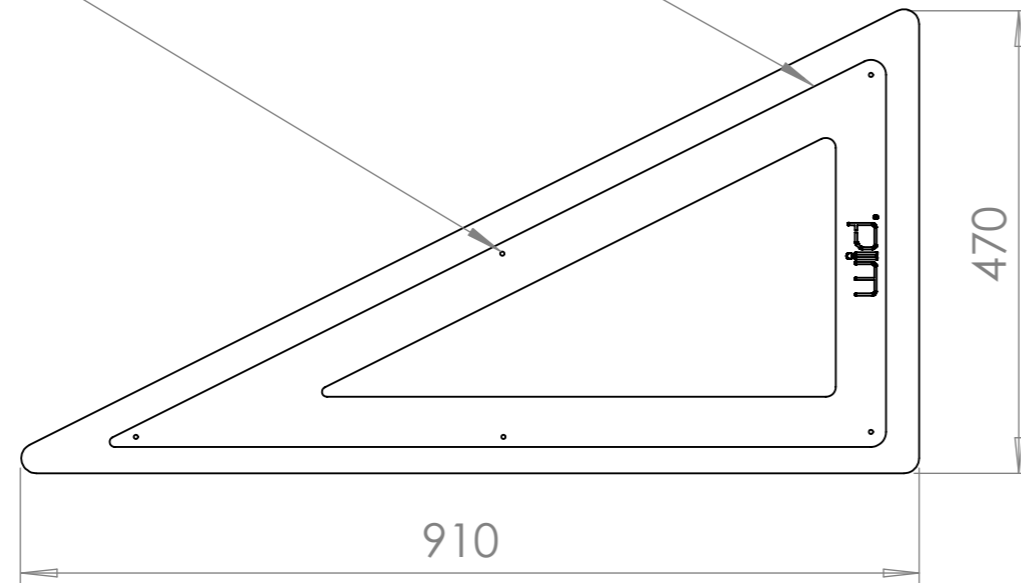

POWDER COATED STEEL BASEPLATE

FELT FEET

DARK CORK BODY

wild. design®