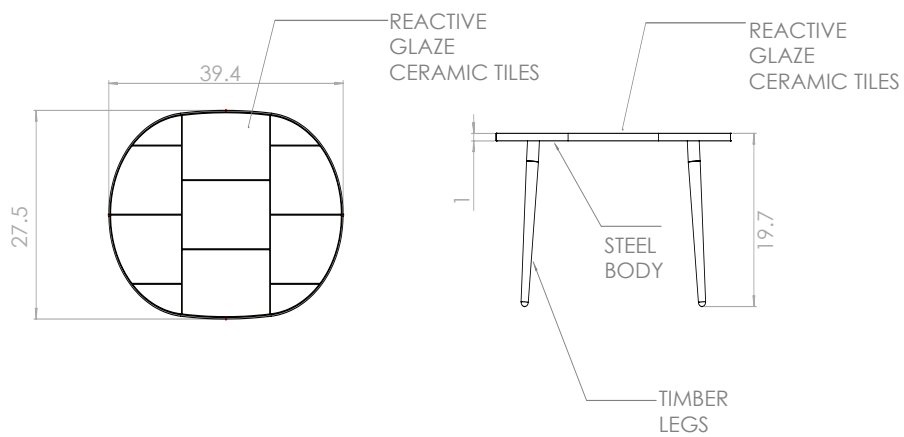

product materials and specifications

- Reactive glaze ceramic tiles
- Powder coated or electro-polished steel body
- Stained black ash body

Finish Options