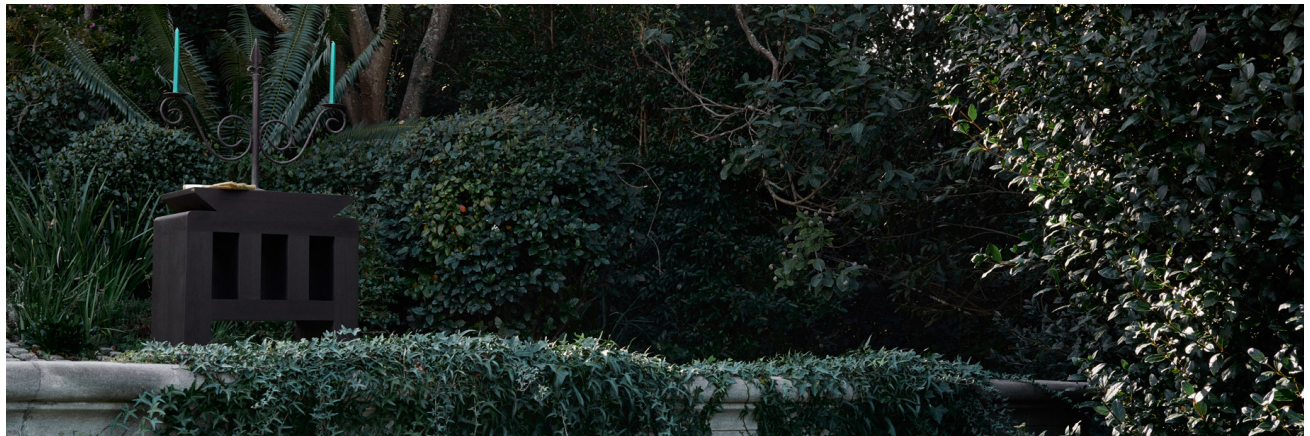

Sea Side Table I

Copyright © 2024 Bofred (Pty) Ltd

Materials Shown: Black-stained Ash

Colours and weight of natural materials will vary.

BOFRED

www.bofred.co.za | T. +27 72 629 4257 | E. info@bofred.co.za