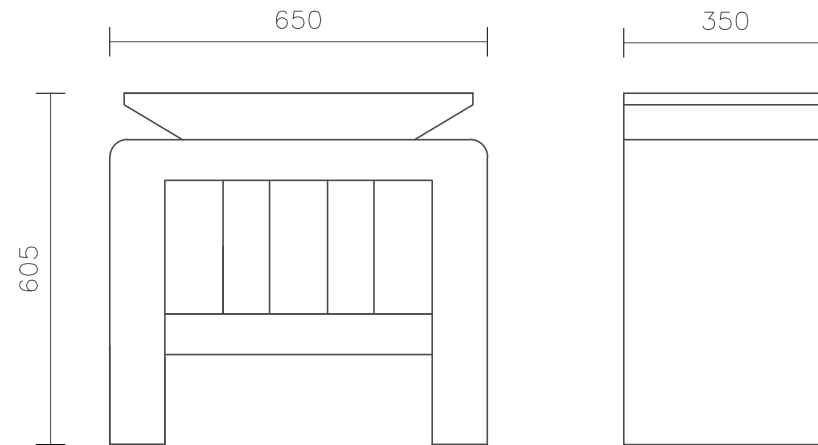

Sea Side Table I

Copyright © 2024 Bofred (Pty) Ltd

THE SEA SIDE TABLE I IS CRAFTED FROM NATURAL SOLID ASH WOOD, FEATURING CUTOUT DETAILING AND A CLEAR OIL FINISH.

Product Dimensions

650 mm (W) x 350 mm (D) x 605 mm (H)

Weight: 60 kg

Material Shown

Black-stained Ash with a clear oil finish

Material & Finish Options

Solid Ash Wood: Black-stained / Unstained

Colours and weight of natural materials will vary

Black-stained Ash