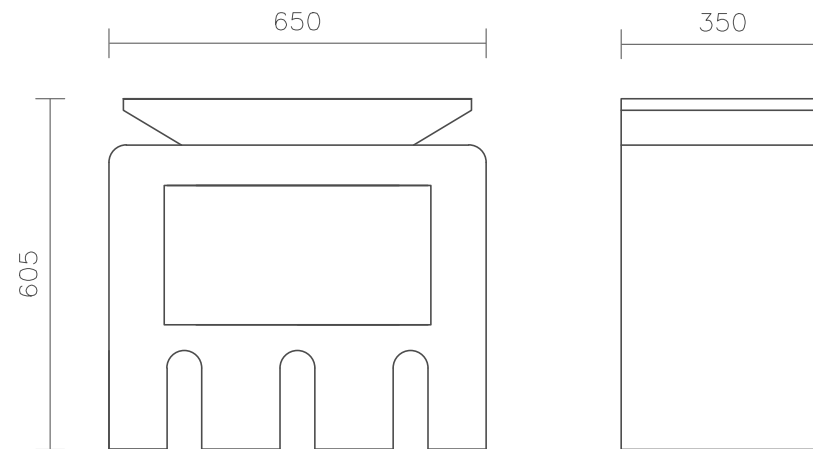

BOFRED

www.bofred.co.za | T. +27 72 629 4257 | E. info@bofred.co.za