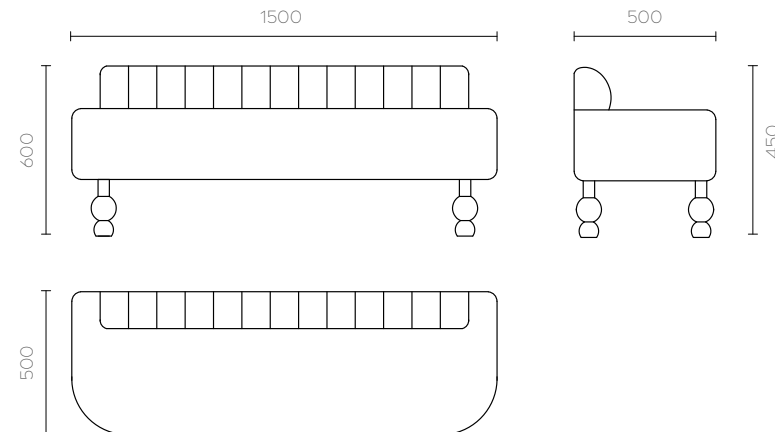

Material & Finish Options

Fabric: Romo Basics Linara Nile / Romo Basics Malmo Waterlily

Custom fabrics available, or can be supplied

5 m of fabric required for each sofa.

Colours and weight of natural materials will vary