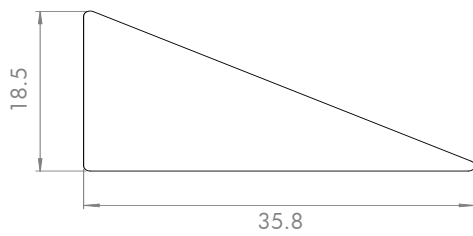

product specifications

- Re-inforced concrete
- Sustainably harvested cork
- Indoor and outdoor use

DARK CORK
BODY

Finish Options