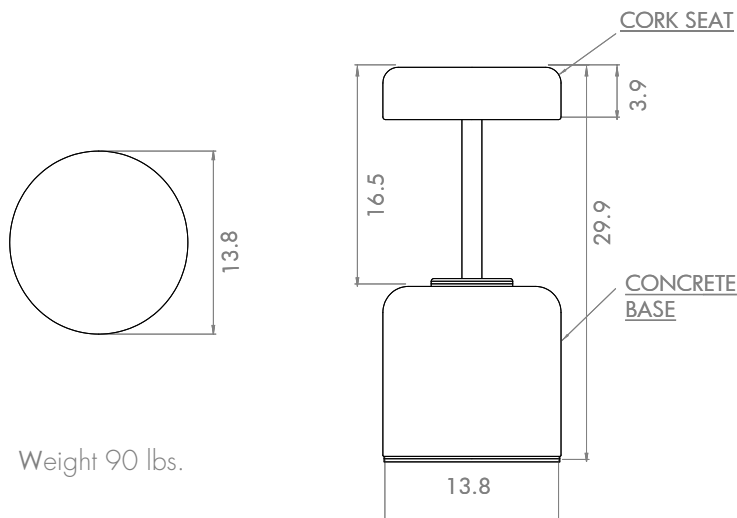

Cork Swivel Bar Stool

Wiid Cork and Timber Furniture Collections

These beautifully crafted cork and concrete bar stools are durable enough to handle being outdoors for long periods of time and visually stunning enough to fit in any indoor living or entertaining environment. Wiid Design's cork bar stools are manufactured from a concrete base, natural dark or light cork seat and powder coated mild steel. Built in ball bearings allows each bar stool to swivel. Please note that these bar stools are designed for counter heights of approximately 40" (with the seat height being just shy of 30").

Finish Options

Weight 90 lbs.