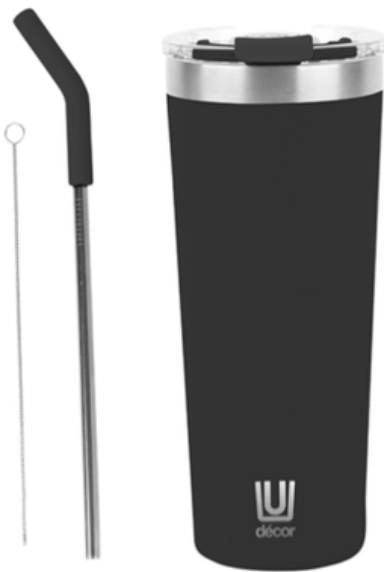

Double Wall Reusable Smoothie & Coffee Tumbler

CARE AND USAGE GUIDE

- XL Size 650 ml | 22 fl oz.
- 24-hour cold | 10-hour hot rating.
- Vacuum Insulated Premium Stainless Steel™
- Removable straw with silicone tip to protect teeth.
- 2 in 1 cap for changing from straw to spout with ease.
- Cool touch double wall design