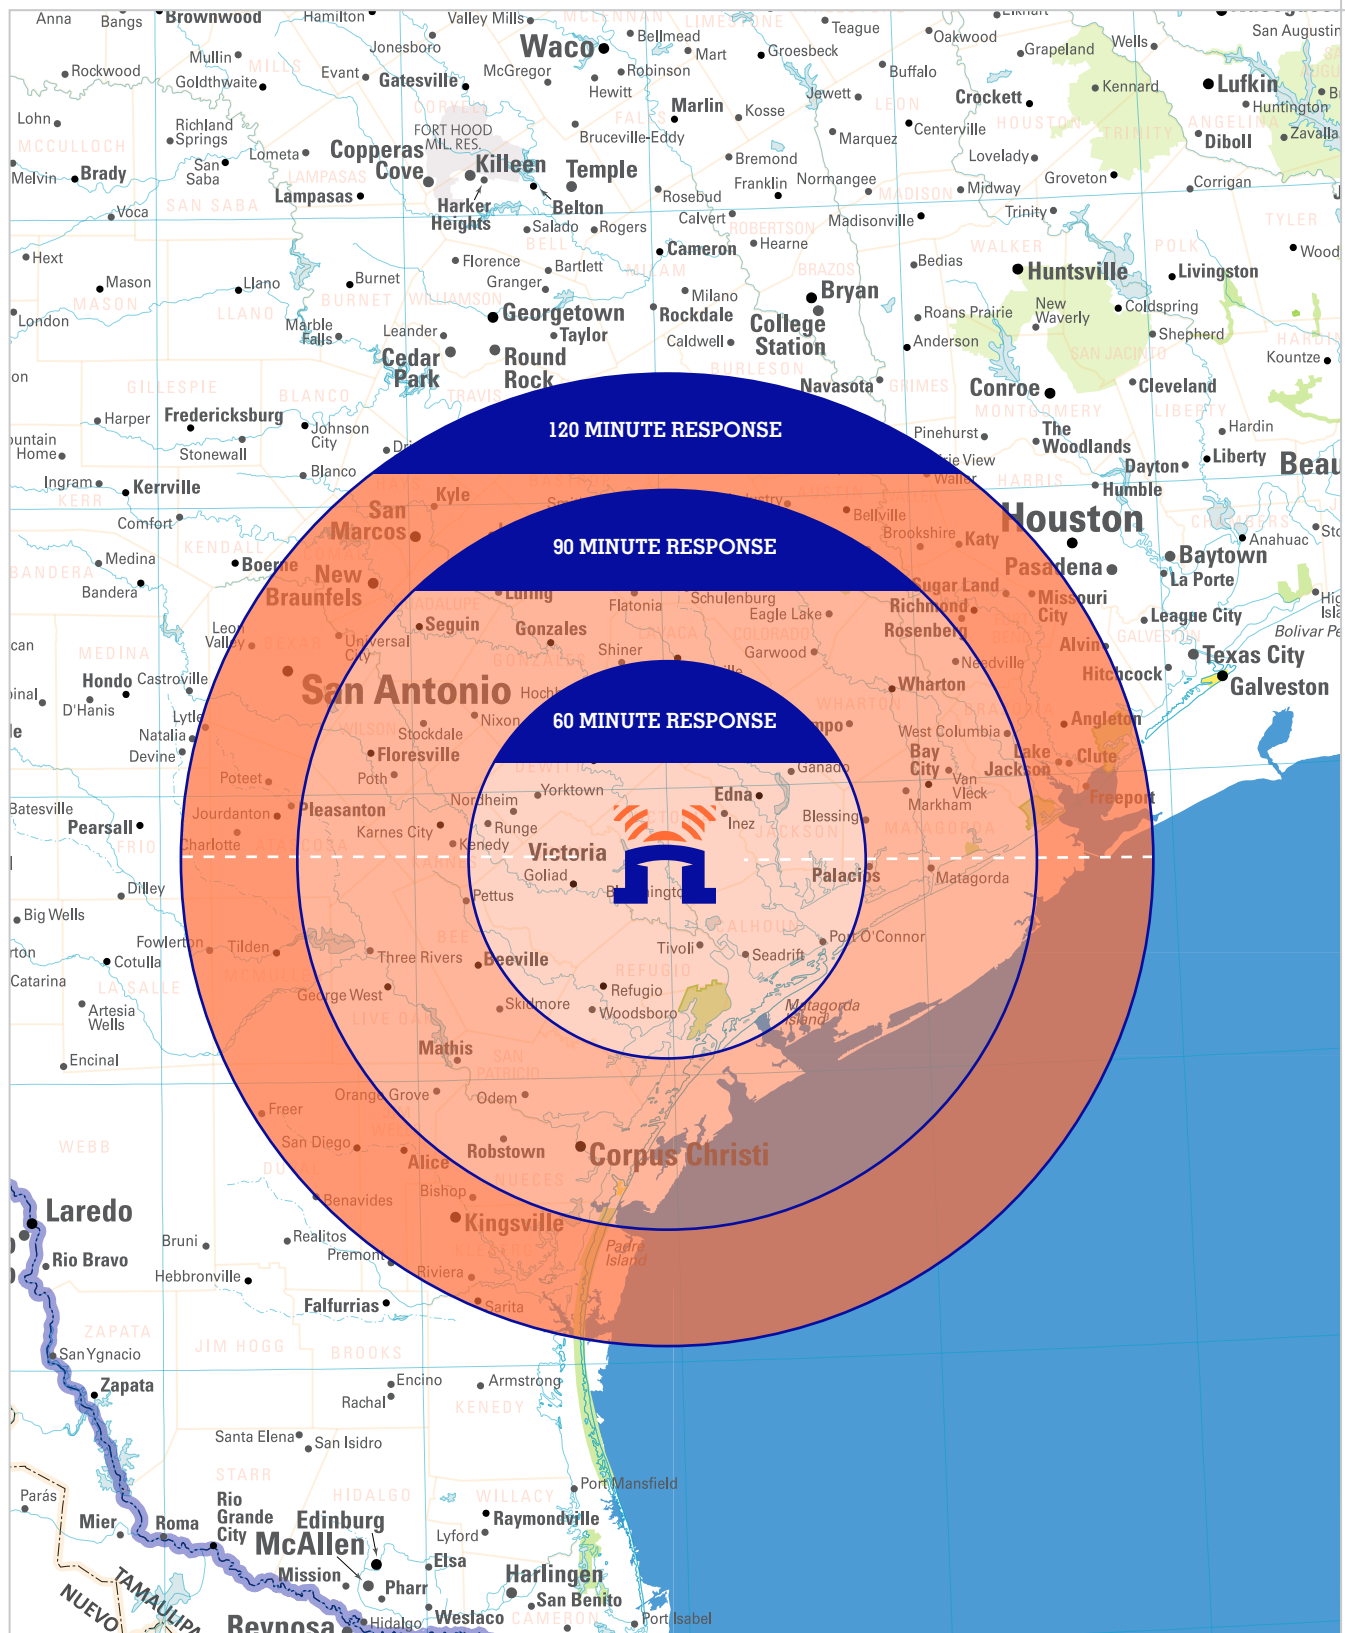

IMMEDIATE RESPONSE AREAS

HORIZON ENVIRONMENTAL - HOUSTON

Address: 2407 Albright Drive, Houston, TX 77017

Email: info@horizon-environ.com

Website: www.horizon-environ.com

24 Hour Emergency Response Hotline: (866) 609-6208

HORIZON
environmental

IMMEDIATE RESPONSE AREAS

HORIZON ENVIRONMENTAL - VICTORIA

Address: 3307 US 59, Victoria, Texas 77901

Email: info@horizon-environ.com

Website: www.horizon-environ.com

24 Hour Emergency Response Hotline: (866) 609-6208